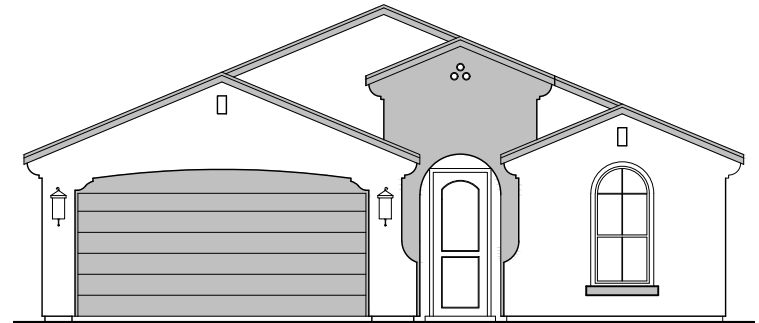

## Valencia

1,740 Square Feet

Community: Summer Sky

LOW VOLTAGE LEGEND	
LOGO	DESCRIPTION
	CABLE TV
	CAT 5 DATA

Ranch (R)

Southwest (S)

Garage Orientation: Left      Right

Home is complete and accepted as built. \_\_\_\_\_

Home construction is in process, buyer accepts all option locations. \_\_\_\_\_