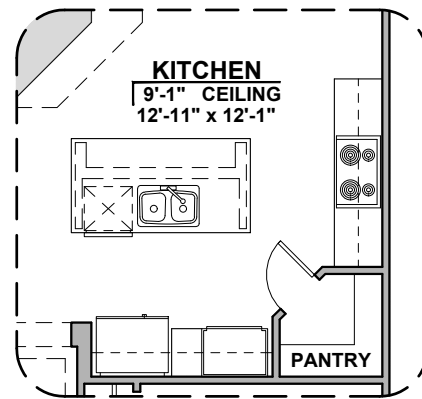

# Valencia Options

1,740 Square Feet

Community: Summer Sky

LOW VOLTAGE LEGEND	
LOGO	DESCRIPTION
	CABLE TV
	CAT 5 DATA

**Ceiling Beam Treatment**

**Gourmet Kitchen**

**Powder Room**

**Bath 2 Shower**

# Valencia Options

1,740 Square Feet

Community: Summer Sky

LOW VOLTAGE LEGEND	
LOGO	DESCRIPTION
	CABLE TV
	CAT 5 DATA

**Extended Patio**

**Stacking Door ILO Standard Door**

\*Includes Tile in Great Room & Extended Patio