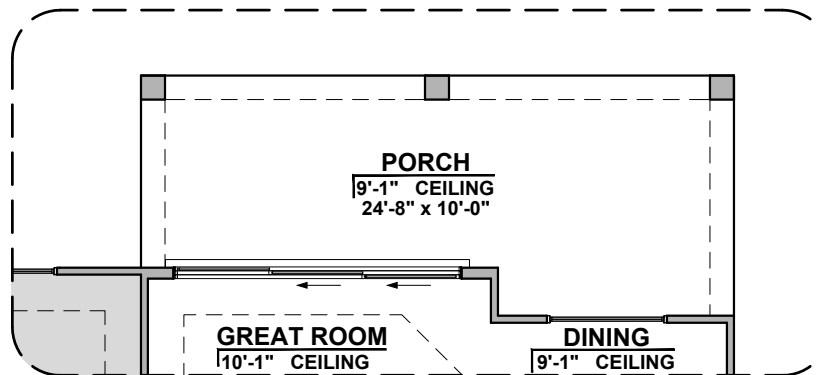

# Valencia Options

1,740 Square Feet

Community: Summer Sky

LOW VOLTAGE LEGEND	
LOGO	DESCRIPTION
	CABLE TV
	CAT 5 DATA

**Extended Patio**

**Stacking Door ILO Standard Door**

\*Includes Tile in Great Room & Extended Patio