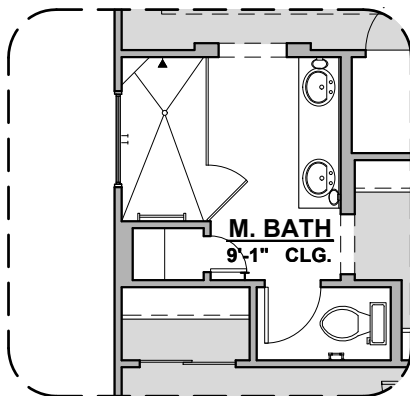

Deluxe Glass Shower