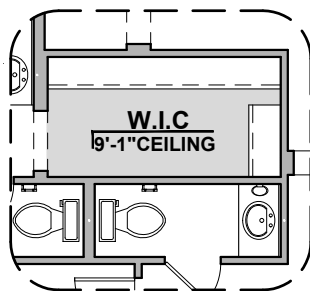

# Valencia Options

1,740 Square Feet

Community: Summer Sky

LOW VOLTAGE LEGEND	
LOGO	DESCRIPTION
	CABLE TV
	CAT 5 DATA

**Ceiling Beam Treatment**

**Gourmet Kitchen**

**Powder Room**

**Bath 2 Shower**

# Valencia Options

1,740 Square Feet

Community: Summer Sky

LOW VOLTAGE LEGEND	
LOGO	DESCRIPTION
	CABLE TV
	CAT 5 DATA

**Extended Patio**

**Stacking Door ILO Standard Door**

\*Includes Tile in Great Room & Extended Patio