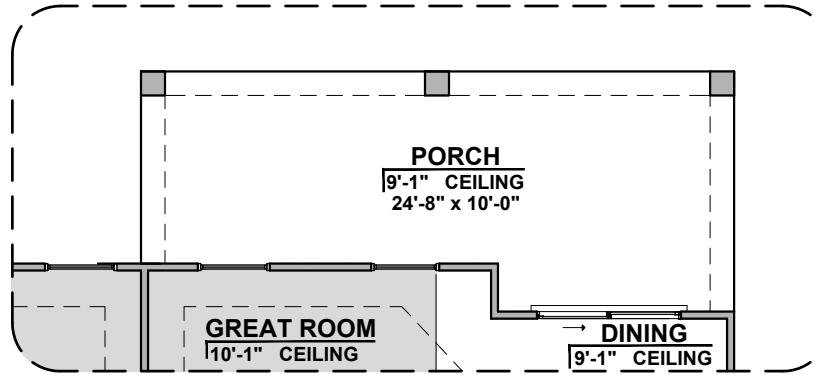

# Valencia Options

1,740 Square Feet

Community: Summer Sky

LOW VOLTAGE LEGEND	
LOGO	DESCRIPTION
	CABLE TV
	CAT 5 DATA

**Ceiling Beam Treatment**

**Gourmet Kitchen**

**Powder Room**

**Bath 2 Shower**

# Valencia Options

1,740 Square Feet

Community: Summer Sky

LOW VOLTAGE LEGEND	
LOGO	DESCRIPTION
	CABLE TV
	CAT 5 DATA

**Extended Patio**

**Stacking Door ILO Standard Door**

\*Includes Tile in Great Room & Extended Patio