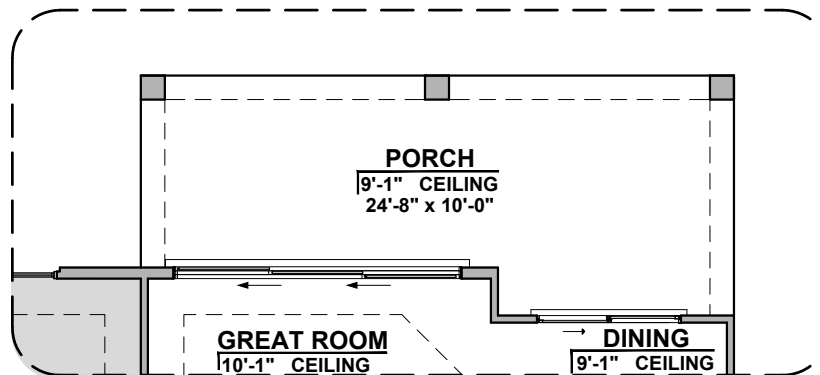

# Valencia Options

1,740 Square Feet

Community: Summer Sky

LOW VOLTAGE LEGEND	
LOGO	DESCRIPTION
	CABLE TV
	CAT 5 DATA

**Extended Patio**

**Stacking Door ILO Standard Door**

\*Includes Tile in Great Room & Extended Patio