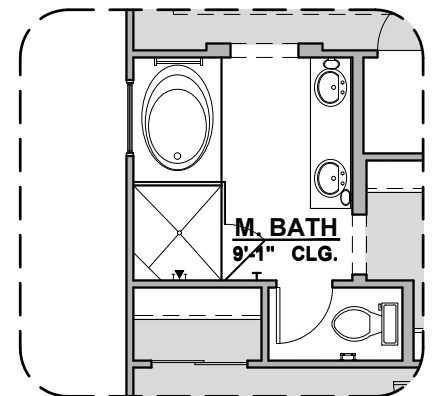

PORCH  
DINING  
Center Hinge Door ILO  
Sliding Glass Door

Tankless Water  
Heater

Deluxe Glass Shower

Deluxe Tile Shower

Tub w/ Glass Shower

# Valencia Options

1,740 Square Feet

Community: Summer Sky

LOW VOLTAGE LEGEND	
LOGO	DESCRIPTION
	CABLE TV
	CAT 5 DATA

**Ceiling Beam Treatment**

**Gourmet Kitchen**

**Powder Room**

**Bath 2 Shower**