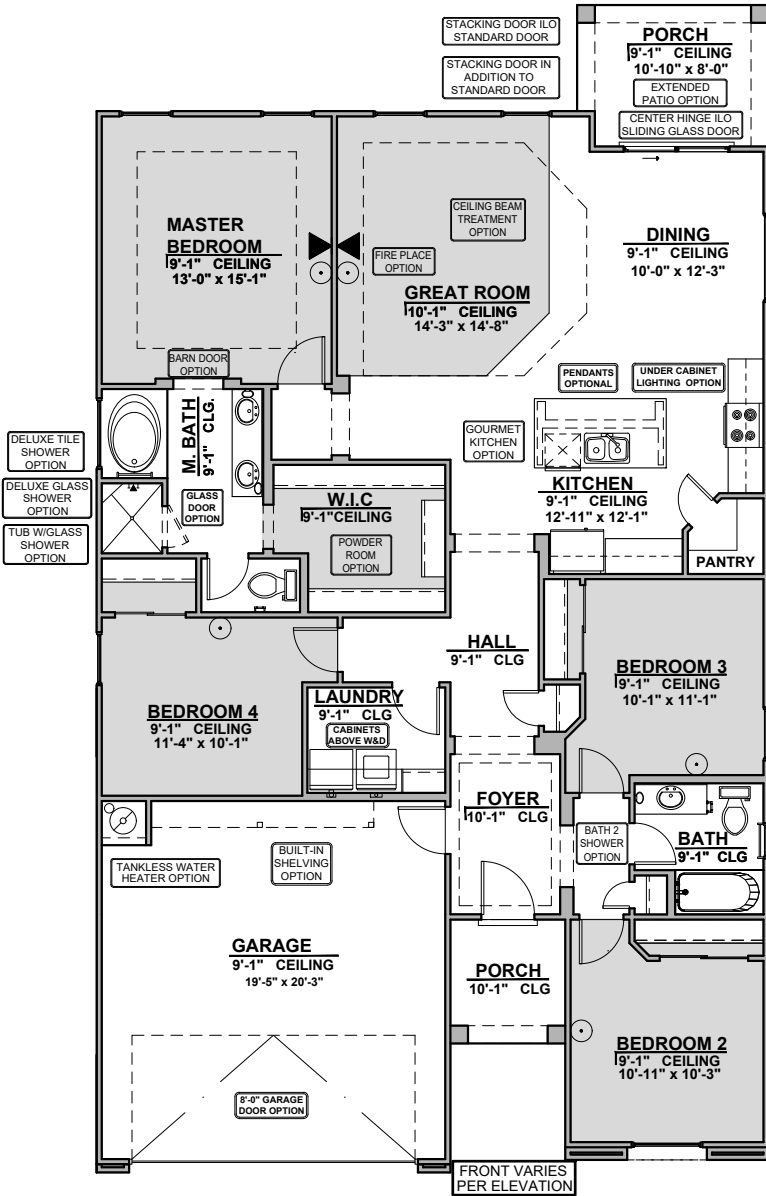

## Valencia

1,740 Square Feet

Community: Summer Sky

LOW VOLTAGE LEGEND	
LOGO	DESCRIPTION
	CABLE TV
	CAT 5 DATA

Ranch (R)

Southwest (S)

Garage Orientation: Left      Right

Home is complete and accepted as built. \_\_\_\_\_

# Valencia Options

1,740 Square Feet

Community: Summer Sky

LOW VOLTAGE LEGEND	
LOGO	DESCRIPTION
	CABLE TV
	CAT 5 DATA

Fireplace

Traditional  
Fireplace

Contemporary  
Fireplace

Barn Door

PORCH  
DINING  
Center Hinge Door ILO  
Sliding Glass Door

Tankless Water  
Heater

Deluxe Glass Shower

Deluxe Tile Shower

Tub w/ Glass Shower

# Valencia Options

1,740 Square Feet

Community: Summer Sky

LOW VOLTAGE LEGEND	
LOGO	DESCRIPTION
	CABLE TV
	CAT 5 DATA

**Ceiling Beam Treatment**

**Gourmet Kitchen**

**Powder Room**

**Bath 2 Shower**