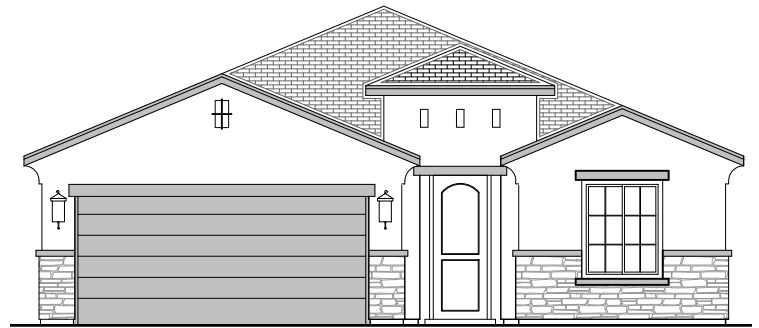

## Valencia

1,740 Square Feet

Community: Summer Sky

LOW VOLTAGE LEGEND	
LOGO	DESCRIPTION
	CABLE TV
	CAT 5 DATA

Ranch (R)

Southwest (S)

Garage Orientation: Left      Right

Home is complete and accepted as built. \_\_\_\_\_

Home construction is in process, buyer accepts all option locations. \_\_\_\_\_

# Valencia Options

1,740 Square Feet

Community: Summer Sky

LOW VOLTAGE LEGEND	
LOGO	DESCRIPTION
	CABLE TV
	CAT 5 DATA

Fireplace

Traditional  
Fireplace

Contemporary  
Fireplace

Barn Door