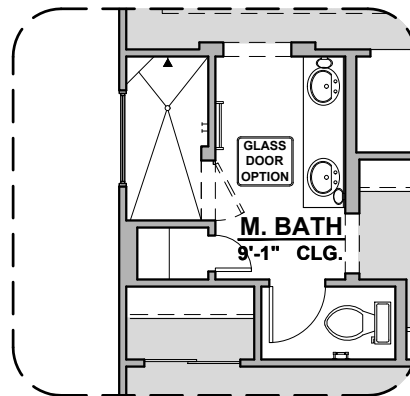

# Valencia Options

1,740 Square Feet

Community: Summer Sky

LOW VOLTAGE LEGEND	
LOGO	DESCRIPTION
	CABLE TV
	CAT 5 DATA

Fireplace

Traditional  
Fireplace

Contemporary  
Fireplace

Barn Door

PORCH  
DINING  
Center Hinge Door ILO  
Sliding Glass Door

Tankless Water  
Heater

Deluxe Glass Shower

Deluxe Tile Shower

Tub w/ Glass Shower