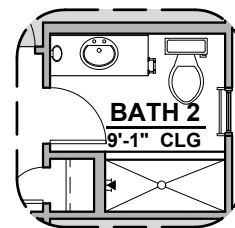

# Valencia Options

1,740 Square Feet

Community: Summer Sky

LOW VOLTAGE LEGEND	
LOGO	DESCRIPTION
	CABLE TV
	CAT 5 DATA

**Ceiling Beam Treatment**

**Gourmet Kitchen**

**Powder Room**

**Bath 2 Shower**

# Valencia Options

1,740 Square Feet

Community: Summer Sky

LOW VOLTAGE LEGEND	
LOGO	DESCRIPTION
	CABLE TV
	CAT 5 DATA

**Extended Patio**

**Stacking Door ILO Standard Door**

\*Includes Tile in Great Room & Extended Patio