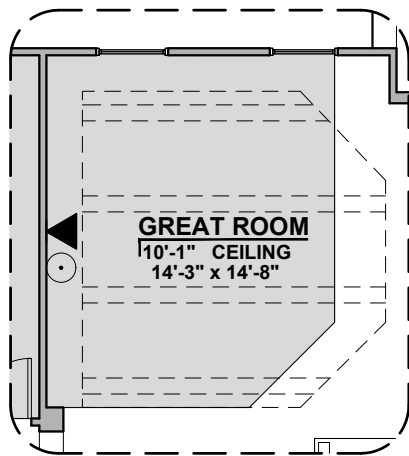

# Valencia Options

1,740 Square Feet

Community: Summer Sky

LOW VOLTAGE LEGEND	
LOGO	DESCRIPTION
	CABLE TV
	CAT 5 DATA

**Ceiling Beam Treatment**

**Gourmet Kitchen**

**Powder Room**

**Bath 2 Shower**