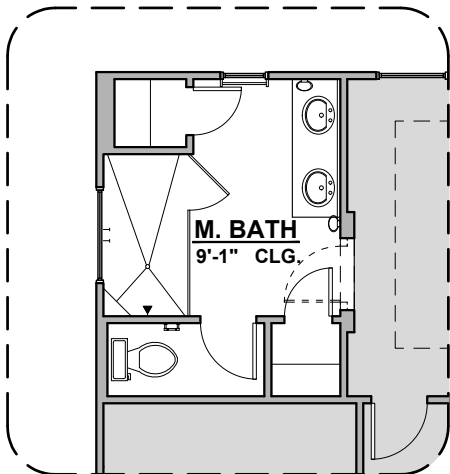

Fireplace

Traditional Fireplace

Contemporary Fireplace

Bath 2 Shower

Deluxe Glass Shower

Deluxe Tile Shower

Tub w/ Glass Shower

Sierra - Options

1,630 Square Feet

Community: Summer Sky

LOW VOLTAGE LEGEND	
LOGO	DESCRIPTION
	CABLE TV
	CAT 5 DATA

KITCHEN
9'-1" CEILING
11'-10" x 13'-5"

Gourmet Kitchen

Tankless Water Heater

Barn Door

PATIO
9'-1" CEILING
12'-0" x 14'-6"