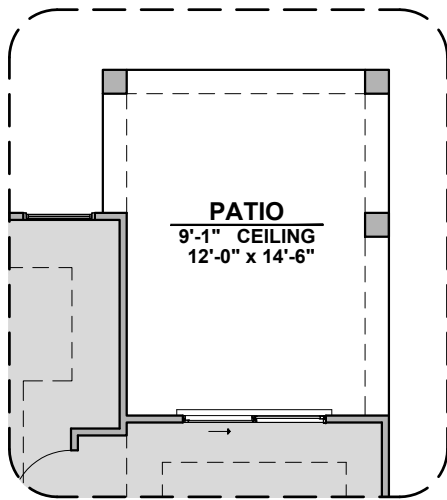

1,630 Square Feet

Community: Summer Sky

LOW VOLTAGE LEGEND	
LOGO	DESCRIPTION
	CABLE TV
	CAT 5 DATA

KITCHEN
9'-1" CEILING
11'-10" x 13'-5"

Gourmet Kitchen

Tankless Water Heater

Barn Door

PATIO
9'-1" CEILING
12'-0" x 14'-6"