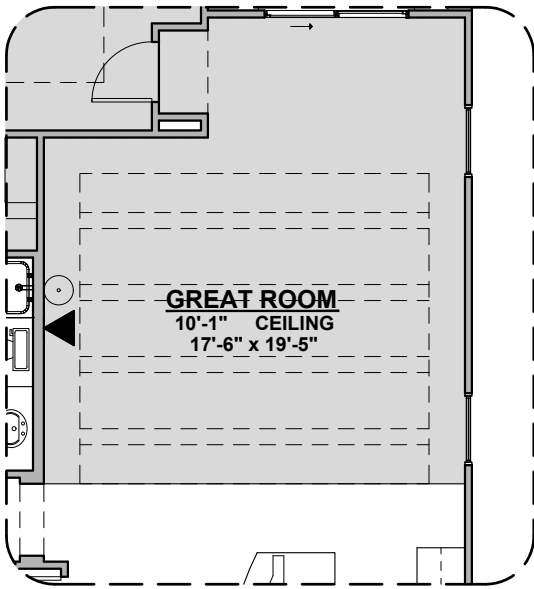

Sierra

1,630 Square Feet

Community: Summer Sky

LOW VOLTAGE LEGEND	
LOGO	DESCRIPTION
	CABLE TV
	CAT 5 DATA

Ranch (R)

Southwest (S)

Garage Orientation: Left Right

Home is complete and accepted as built. _____

Home construction is in process, buyer accepts all option locations. _____

Sierra - Options

1,630 Square Feet

Community: Summer Sky

LOW VOLTAGE LEGEND	
LOGO	DESCRIPTION
	CABLE TV
	CAT 5 DATA

Ceiling Beam Treatment

1,630 Square Feet

Community: Summer Sky

LOW VOLTAGE LEGEND	
LOGO	DESCRIPTION
	CABLE TV
	CAT 5 DATA

KITCHEN
9'-1" CEILING
11'-10" x 13'-5"

Gourmet Kitchen

Tankless Water Heater

Barn Door

PATIO
9'-1" CEILING
12'-0" x 14'-6"