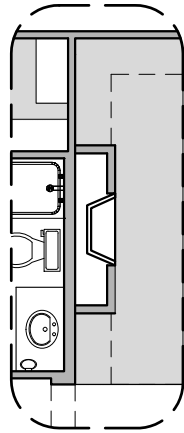

Sierra

1,630 Square Feet

Community: Summer Sky

LOW VOLTAGE LEGEND	
LOGO	DESCRIPTION
	CABLE TV
	CAT 5 DATA

Ranch (R)

Southwest (S)

Garage Orientation: Left Right

Home is complete and accepted as built. _____

Home construction is in process, buyer accepts all option locations. _____

Sierra - Options

1,630 Square Feet

Community: Summer Sky

LOW VOLTAGE LEGEND	
LOGO	DESCRIPTION
	CABLE TV
	CAT 5 DATA

Ceiling Beam Treatment

1,630 Square Feet

Community: Summer Sky

LOW VOLTAGE LEGEND	
LOGO	DESCRIPTION
	CABLE TV
	CAT 5 DATA

KITCHEN
9'-1" CEILING
11'-10" x 13'-5"

Gourmet Kitchen

Tankless Water Heater

Barn Door

PATIO
9'-1" CEILING
12'-0" x 14'-6"