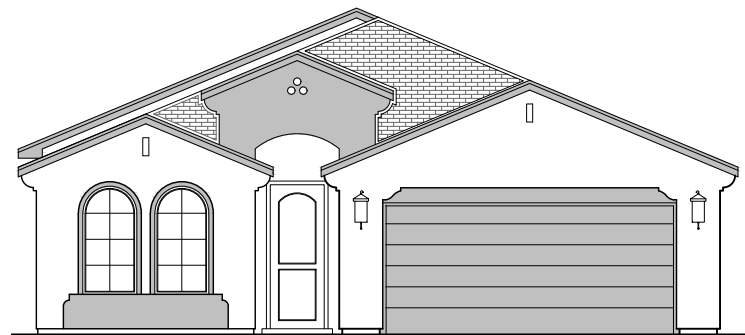

Sierra

1,630 Square Feet

Community: Summer Sky

LOW VOLTAGE LEGEND	
LOGO	DESCRIPTION
	CABLE TV
	CAT 5 DATA

Ranch (R)

Southwest (S)

Garage Orientation: Left Right

Home is complete and accepted as built. _____

Home construction is in process, buyer accepts all option locations. _____

Sierra - Options

1,630 Square Feet

Community: Summer Sky

LOW VOLTAGE LEGEND	
LOGO	DESCRIPTION
	CABLE TV
	CAT 5 DATA

Ceiling Beam Treatment