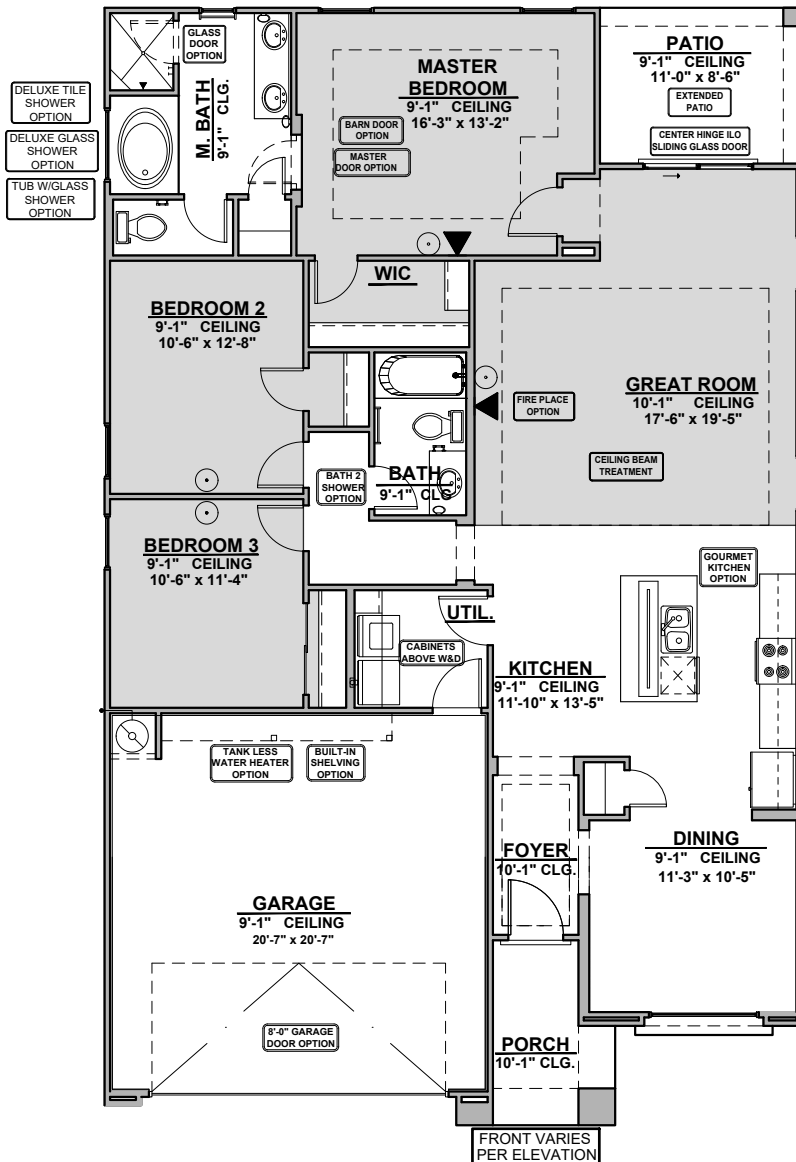

Sierra

1,630 Square Feet

Community: Summer Sky

LOW VOLTAGE LEGEND	
LOGO	DESCRIPTION
	CABLE TV
	CAT 5 DATA

Ranch (R)

Southwest (S)

Garage Orientation: Left Right

Home is complete and accepted as built. _____

Home construction is in process, buyer accepts all option locations. _____

Sierra - Options

1,630 Square Feet

Community: Summer Sky

LOW VOLTAGE LEGEND	
LOGO	DESCRIPTION
	CABLE TV
	CAT 5 DATA

Ceiling Beam Treatment

Fireplace

Traditional Fireplace

Contemporary Fireplace

Bath 2 Shower

Deluxe Glass Shower

Deluxe Tile Shower

Tub w/ Glass Shower

Sierra - Options

1,630 Square Feet

Community: Summer Sky

LOW VOLTAGE LEGEND	
LOGO	DESCRIPTION
	CABLE TV
	CAT 5 DATA

KITCHEN
9'-1" CEILING
11'-10" x 13'-5"

Gourmet Kitchen

Tankless Water Heater

Barn Door

PATIO
9'-1" CEILING
12'-0" x 14'-6"