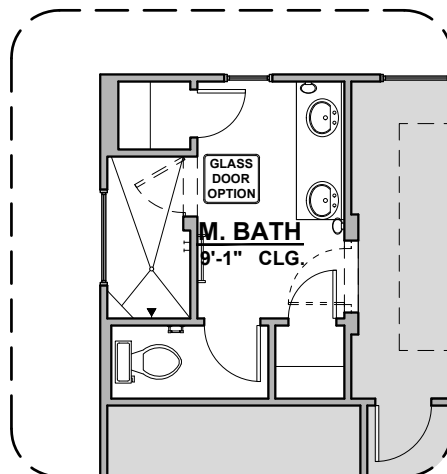

Sierra

1,630 Square Feet

Community: Summer Sky

LOW VOLTAGE LEGEND	
LOGO	DESCRIPTION
	CABLE TV
	CAT 5 DATA

Ranch (R)

Southwest (S)

Garage Orientation: Left Right

Home is complete and accepted as built. _____

Fireplace

Traditional Fireplace

Contemporary Fireplace

Bath 2 Shower

Deluxe Glass Shower

Deluxe Tile Shower

Tub w/ Glass Shower

Sierra - Options

1,630 Square Feet

Community: Summer Sky

LOW VOLTAGE LEGEND	
LOGO	DESCRIPTION
	CABLE TV
	CAT 5 DATA

KITCHEN
9'-1" CEILING
11'-10" x 13'-5"

Gourmet Kitchen

Tankless Water Heater

Barn Door

PATIO
9'-1" CEILING
12'-0" x 14'-6"