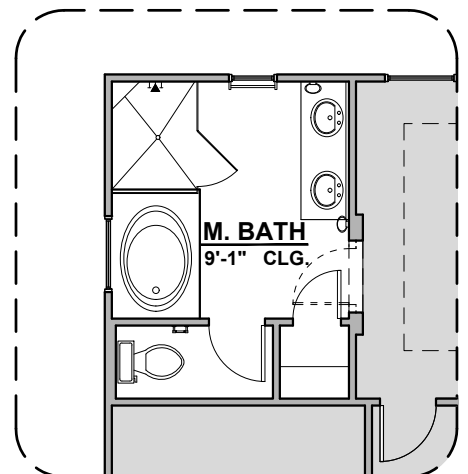

Fireplace

Traditional Fireplace

Contemporary Fireplace

Bath 2 Shower

Deluxe Glass Shower

Deluxe Tile Shower

Tub w/ Glass Shower

Sierra - Options

1,630 Square Feet

Community: Summer Sky

LOW VOLTAGE LEGEND	
LOGO	DESCRIPTION
	CABLE TV
	CAT 5 DATA

KITCHEN
9'-1" CEILING
11'-10" x 13'-5"

Gourmet Kitchen

Tankless Water Heater

Barn Door

PATIO
9'-1" CEILING
12'-0" x 14'-6"