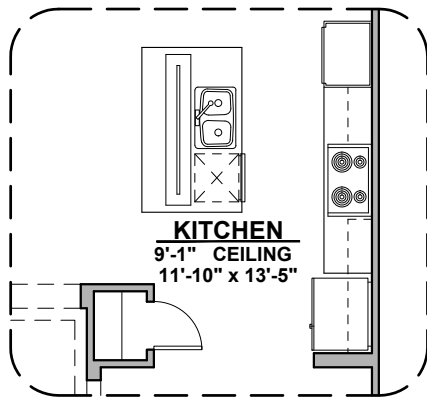

1,630 Square Feet

Community: Summer Sky

LOW VOLTAGE LEGEND	
LOGO	DESCRIPTION
	CABLE TV
	CAT 5 DATA

KITCHEN
9'-1" CEILING
11'-10" x 13'-5"

Gourmet Kitchen

Tankless Water Heater

Barn Door

PATIO
9'-1" CEILING
12'-0" x 14'-6"