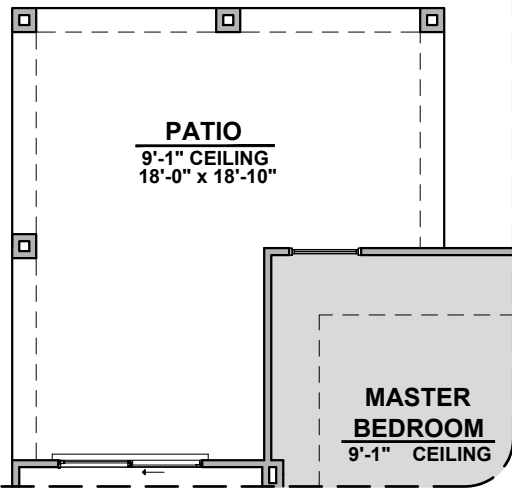

Entrada Options

1,939 Square Feet

Community: Summer Sky

LOW VOLTAGE LEGEND	
LOGO	DESCRIPTION
	CABLE TV
	CAT 5 DATA

Extended Patio