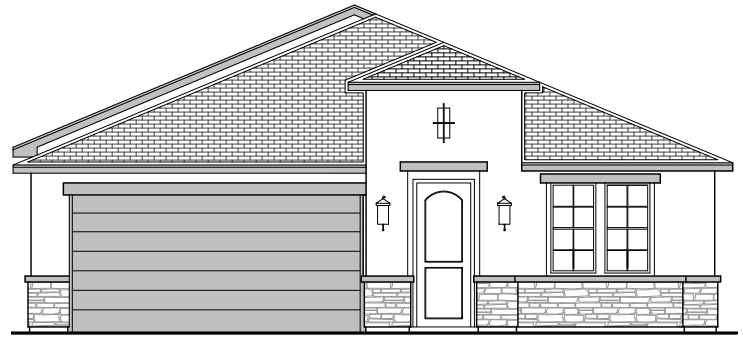

Entrada

1,939 Square Feet

Community: Summer Sky

LOW VOLTAGE LEGEND	
LOGO	DESCRIPTION
	CABLE TV
	CAT 5 DATA

Ranch (R)

Southwest (S)

Garage Orientation: Left Right

Home is complete and accepted as built. _____

Home construction is in process, buyer accepts all option locations. _____

Entrada Options

1,939 Square Feet

Community: Summer Sky

LOW VOLTAGE LEGEND	
LOGO	DESCRIPTION
	CABLE TV
	CAT 5 DATA

Gourmet Kitchen