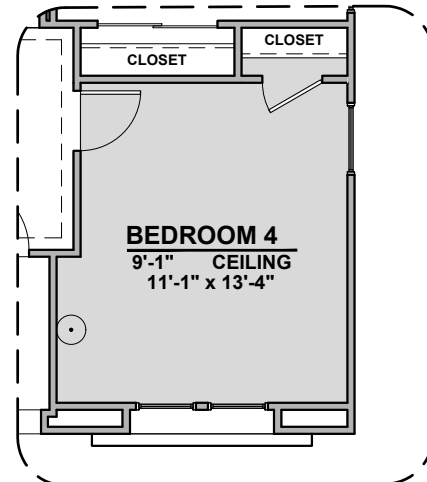

Bath 2 Shower

Tankless Water Heater

Deluxe Tile Shower

Tub w/ Glass Shower

Deluxe Glass Shower

Ceiling Beam Treatment

Entrada Options

1,939 Square Feet

Bedroom 4