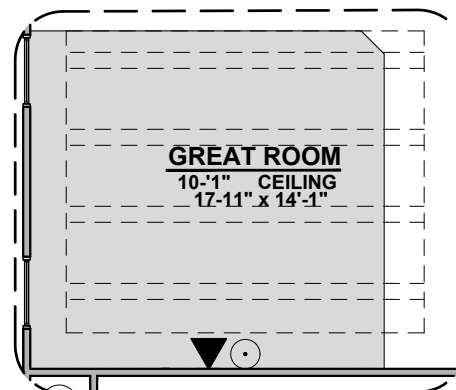

Bath 2 Shower

Tankless Water Heater

Deluxe Tile Shower

Tub w/ Glass Shower

Deluxe Glass Shower

Ceiling Beam Treatment

Entrada Options

1,939 Square Feet