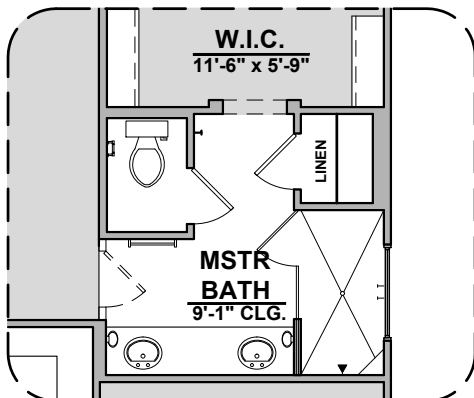

Entrada

1,939 Square Feet

Community: Summer Sky

LOW VOLTAGE LEGEND	
LOGO	DESCRIPTION
	CABLE TV
	CAT 5 DATA

Ranch (R)

Southwest (S)

Garage Orientation: Left Right

Home is complete and accepted as built. _____

Home construction is in process, buyer accepts all option locations. _____

Entrada Options

1,939 Square Feet

Community: Summer Sky

LOW VOLTAGE LEGEND	
LOGO	DESCRIPTION
	CABLE TV
	CAT 5 DATA

Gourmet Kitchen

Bath 2 Shower

Tankless Water Heater

Deluxe Tile Shower

Tub w/ Glass Shower

Deluxe Glass Shower

Ceiling Beam Treatment

Entrada Options

1,939 Square Feet

Bedroom 4