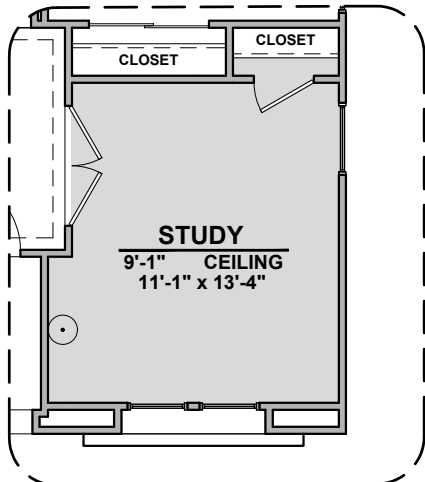

Entrada Options

1,939 Square Feet

Community: Summer Sky

LOW VOLTAGE LEGEND	
LOGO	DESCRIPTION
	CABLE TV
	CAT 5 DATA

Study