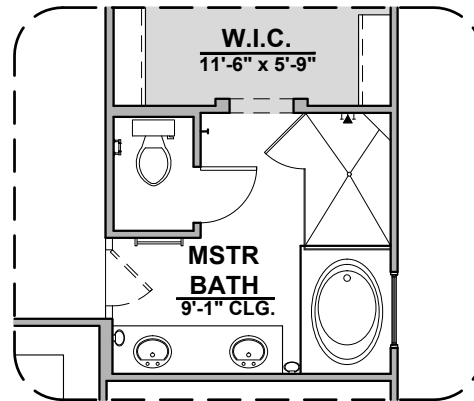

Entrada

1,939 Square Feet

Community: Summer Sky

LOW VOLTAGE LEGEND	
LOGO	DESCRIPTION
	CABLE TV
	CAT 5 DATA

Ranch (R)

Southwest (S)

Garage Orientation: Left Right

Home is complete and accepted as built. _____

Home construction is in process, buyer accepts all option locations. _____

Entrada Options

1,939 Square Feet

Community: Summer Sky

LOW VOLTAGE LEGEND	
LOGO	DESCRIPTION
	CABLE TV
	CAT 5 DATA

Gourmet Kitchen

Bath 2 Shower

Tankless Water Heater

Deluxe Tile Shower

Tub w/ Glass Shower

Deluxe Glass Shower

Ceiling Beam Treatment

Entrada Options

1,939 Square Feet

Bedroom 4