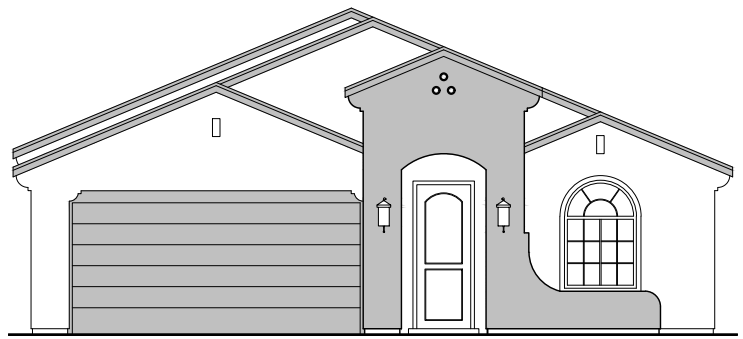

Entrada

1,939 Square Feet

Community: Summer Sky

LOW VOLTAGE LEGEND	
LOGO	DESCRIPTION
	CABLE TV
	CAT 5 DATA

Ranch (R)

Southwest (S)

Garage Orientation: Left Right

Home is complete and accepted as built. _____

Home construction is in process, buyer accepts all option locations. _____

Entrada Options

1,939 Square Feet

Community: Summer Sky

LOW VOLTAGE LEGEND	
LOGO	DESCRIPTION
	CABLE TV
	CAT 5 DATA

Gourmet Kitchen