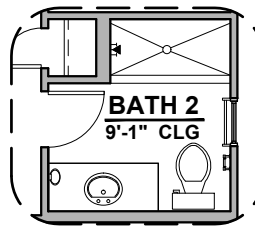

Entrada

1,939 Square Feet

Community: Summer Sky

LOW VOLTAGE LEGEND	
LOGO	DESCRIPTION
	CABLE TV
	CAT 5 DATA

Ranch (R)

Southwest (S)

Garage Orientation: Left Right

Home is complete and accepted as built. _____

Home construction is in process, buyer accepts all option locations. _____

Entrada Options

1,939 Square Feet

Community: Summer Sky

LOW VOLTAGE LEGEND	
LOGO	DESCRIPTION
	CABLE TV
	CAT 5 DATA

Gourmet Kitchen

Bath 2 Shower

Tankless Water Heater

Deluxe Tile Shower

Tub w/ Glass Shower

Deluxe Glass Shower

Ceiling Beam Treatment

Entrada Options

1,939 Square Feet