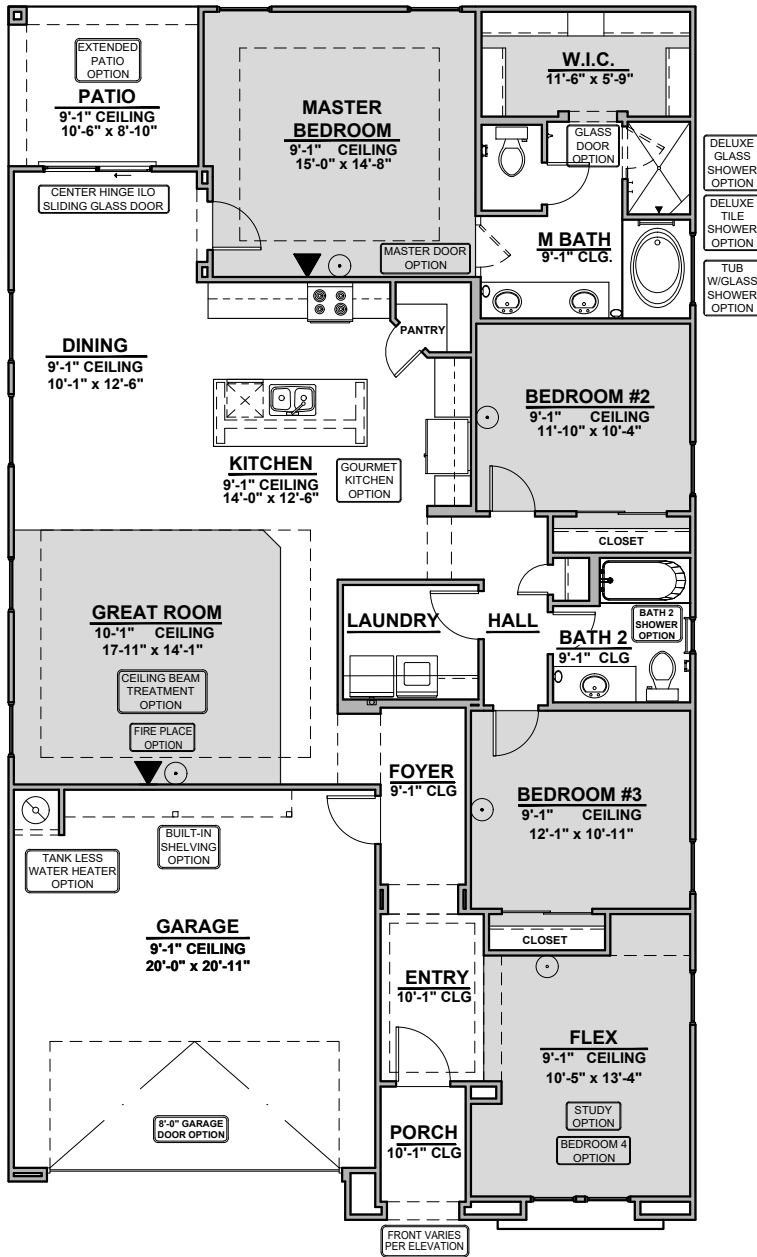

Entrada

1,939 Square Feet

Community: Summer Sky

LOW VOLTAGE LEGEND	
LOGO	DESCRIPTION
	CABLE TV
	CAT 5 DATA

Ranch (R)

Southwest (S)

Garage Orientation: Left Right

Home is complete and accepted as built. _____

Home construction is in process, buyer accepts all option locations. _____

Entrada Options

1,939 Square Feet

Community: Summer Sky

LOW VOLTAGE LEGEND	
LOGO	DESCRIPTION
	CABLE TV
	CAT 5 DATA

Gourmet Kitchen

Bath 2 Shower

Tankless Water Heater

Deluxe Tile Shower

Tub w/ Glass Shower

Deluxe Glass Shower

Ceiling Beam Treatment

Entrada Options

1,939 Square Feet

Bedroom 4