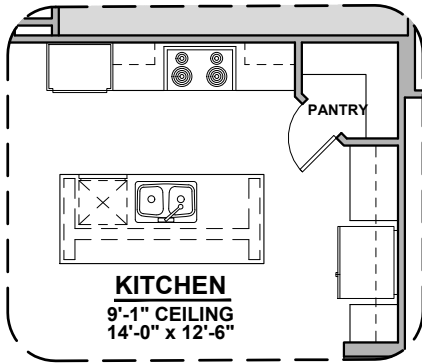

Entrada

1,939 Square Feet

Community: Summer Sky

LOW VOLTAGE LEGEND	
LOGO	DESCRIPTION
	CABLE TV
	CAT 5 DATA

Ranch (R)

Southwest (S)

Garage Orientation: Left Right

Home is complete and accepted as built. _____

Home construction is in process, buyer accepts all option locations. _____

Entrada Options

1,939 Square Feet

Community: Summer Sky

LOW VOLTAGE LEGEND	
LOGO	DESCRIPTION
	CABLE TV
	CAT 5 DATA

Gourmet Kitchen

Bath 2 Shower

Tankless Water Heater

Deluxe Tile Shower

Tub w/ Glass Shower

Deluxe Glass Shower

Ceiling Beam Treatment

Entrada Options

1,939 Square Feet