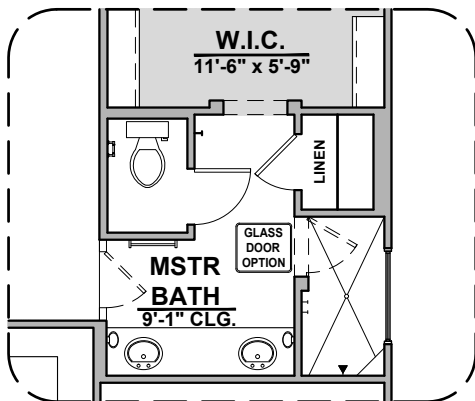

Entrada

1,939 Square Feet

Community: Summer Sky

LOW VOLTAGE LEGEND	
LOGO	DESCRIPTION
	CABLE TV
	CAT 5 DATA

Ranch (R)

Southwest (S)

Garage Orientation: Left Right

Home is complete and accepted as built. _____

Home construction is in process, buyer accepts all option locations. _____

Entrada Options

1,939 Square Feet

Community: Summer Sky

LOW VOLTAGE LEGEND	
LOGO	DESCRIPTION
	CABLE TV
	CAT 5 DATA

Gourmet Kitchen

Bath 2 Shower

Tankless Water Heater

Deluxe Tile Shower

Tub w/ Glass Shower

Deluxe Glass Shower

Ceiling Beam Treatment

Entrada Options

1,939 Square Feet

Bedroom 4