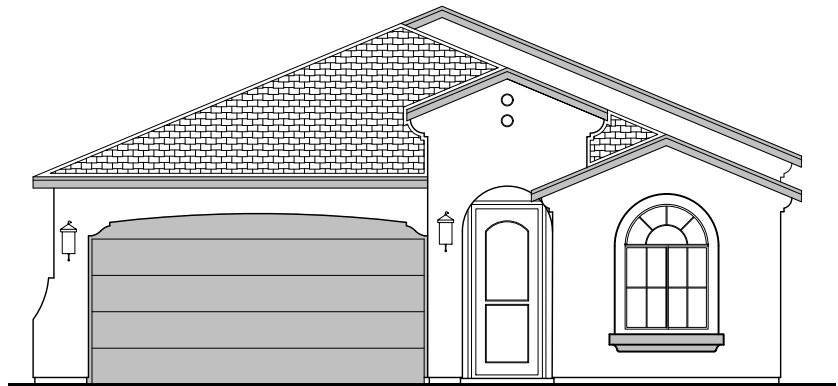

Kern

2,180 Square Feet
Community: Summer Sky

LOW VOLTAGE LEGEND	
LOGO	DESCRIPTION
	CABLE TV
	CAT 5 DATA

Ranch (R)

Southwest (S)

Garage Orientation: Left Right

Home is complete and accepted as built. _____

Home construction is in process, buyer accepts all option locations. _____

Kern Options

2,180 Square Feet
Community: Summer Sky

LOW VOLTAGE LEGEND	
LOGO	DESCRIPTION
	CABLE TV
	CAT 5 DATA

Fireplace

Traditional
Fireplace

Contemporary
Fireplace

Gourmet Kitchen

Guest Suite

Barn Door

Tankless
Water Heater

Center Hinge ILO Sliding Glass Door

Stacking Door ILO Standard Door

Kern Options

2,180 Square Feet
Community: Summer Sky

LOW VOLTAGE LEGEND	
LOGO	DESCRIPTION
	CABLE TV
	CAT 5 DATA