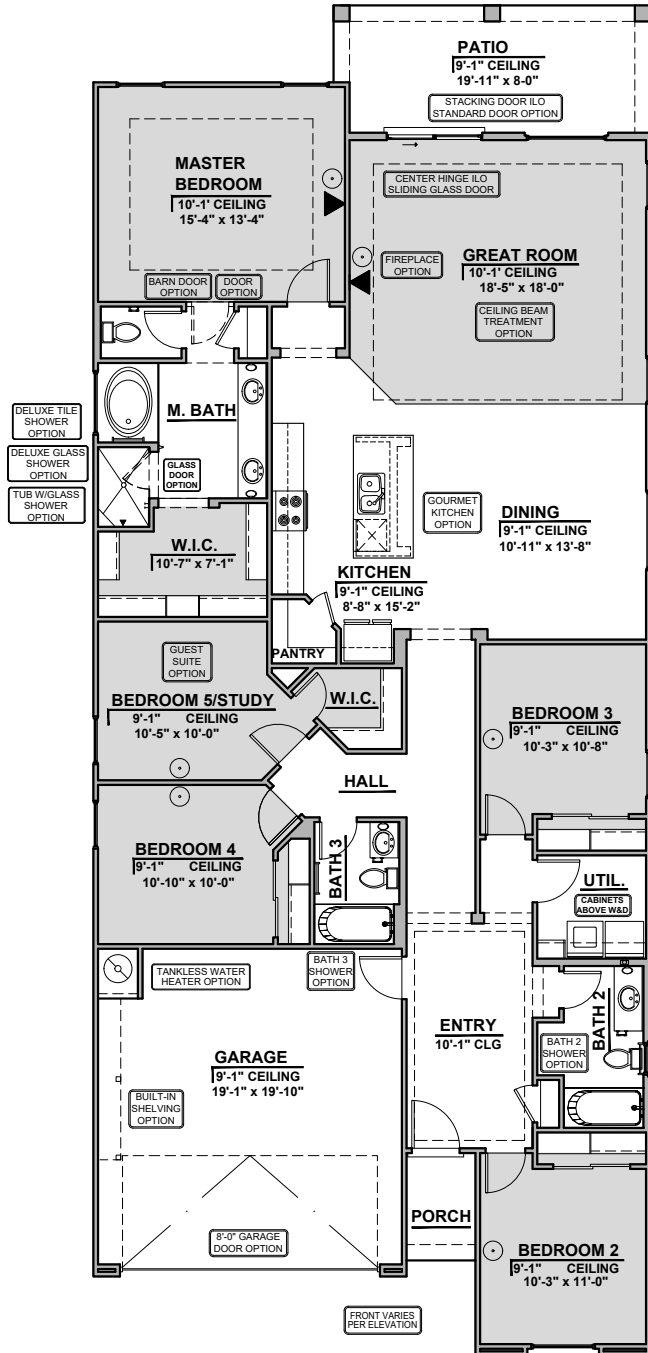

Kern

2,180 Square Feet
Community: Summer Sky

LOW VOLTAGE LEGEND	
LOGO	DESCRIPTION
	CABLE TV
	CAT 5 DATA

Ranch (R)

Southwest (S)

Garage Orientation: Left Right

Home is complete and accepted as built. _____

Home construction is in process, buyer accepts all option locations. _____

Kern Options

2,180 Square Feet
Community: Summer Sky

LOW VOLTAGE LEGEND	
LOGO	DESCRIPTION
	CABLE TV
	CAT 5 DATA

Fireplace

Traditional
Fireplace

Contemporary
Fireplace

Gourmet Kitchen

Guest Suite

Barn Door

Tankless
Water Heater

Center Hinge ILO Sliding Glass Door

Stacking Door ILO Standard Door

Kern Options

2,180 Square Feet
Community: Summer Sky

LOW VOLTAGE LEGEND	
LOGO	DESCRIPTION
	CABLE TV
	CAT 5 DATA

Tub w/ Glass Shower

Deluxe Tile Shower

Deluxe Glass Shower

Guest Suite

Bath 2 Shower

Bath 3 Shower