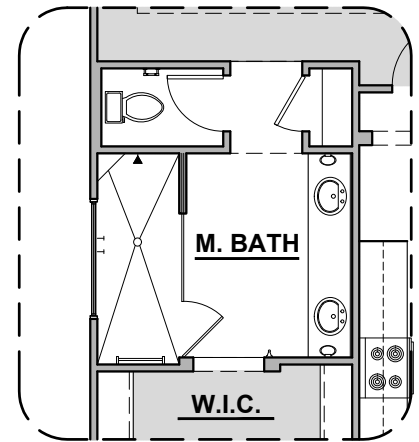

Kern

2,180 Square Feet
Community: Summer Sky

LOW VOLTAGE LEGEND	
LOGO	DESCRIPTION
	CABLE TV
	CAT 5 DATA

Ranch (R)

Southwest (S)

Garage Orientation: Left Right

Home is complete and accepted as built. _____

Home construction is in process, buyer accepts all option locations. _____

Kern Options

2,180 Square Feet
Community: Summer Sky

LOW VOLTAGE LEGEND	
LOGO	DESCRIPTION
	CABLE TV
	CAT 5 DATA

Fireplace

Traditional
Fireplace

Contemporary
Fireplace

Gourmet Kitchen

Guest Suite

Barn Door

Tankless
Water Heater

Center Hinge ILO Sliding Glass Door

Stacking Door ILO Standard Door

Kern Options

2,180 Square Feet
Community: Summer Sky

LOW VOLTAGE LEGEND	
LOGO	DESCRIPTION
	CABLE TV
	CAT 5 DATA

Tub w/ Glass Shower

Deluxe Tile Shower

Deluxe Glass Shower

Guest Suite

Bath 2 Shower

Bath 3 Shower