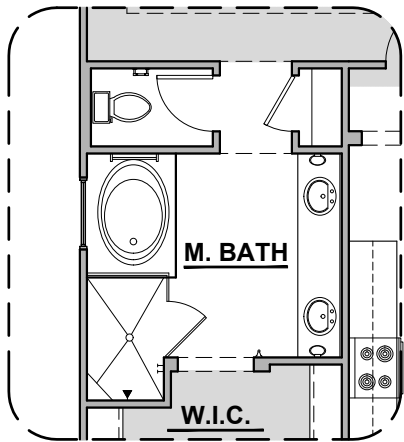

Kern

2,180 Square Feet
Community: Summer Sky

LOW VOLTAGE LEGEND	
LOGO	DESCRIPTION
	CABLE TV
	CAT 5 DATA

Ranch (R)

Southwest (S)

Garage Orientation: Left Right

Home is complete and accepted as built. _____

Home construction is in process, buyer accepts all option locations. _____

Kern Options

2,180 Square Feet
Community: Summer Sky

LOW VOLTAGE LEGEND	
LOGO	DESCRIPTION
	CABLE TV
	CAT 5 DATA

Fireplace

Traditional
Fireplace

Contemporary
Fireplace

Gourmet Kitchen

Guest Suite

Barn Door

Tankless
Water Heater

Center Hinge ILO Sliding Glass Door

Stacking Door ILO Standard Door

Kern Options

2,180 Square Feet
Community: Summer Sky

LOW VOLTAGE LEGEND	
LOGO	DESCRIPTION
	CABLE TV
	CAT 5 DATA

Tub w/ Glass Shower

Deluxe Tile Shower

Deluxe Glass Shower

Guest Suite

Bath 2 Shower

Bath 3 Shower