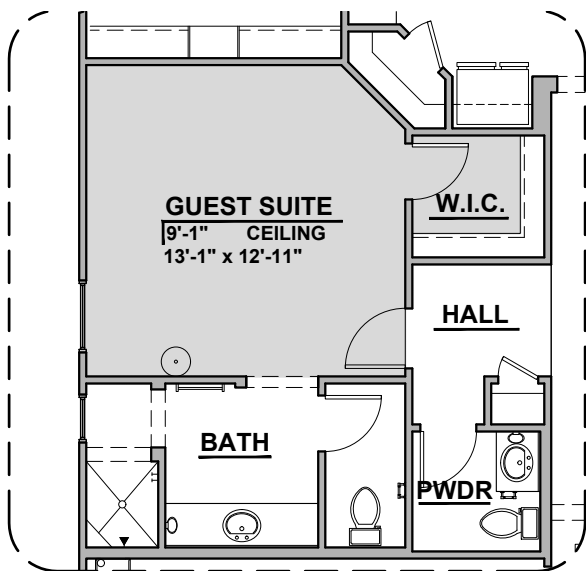

Kern

2,180 Square Feet
Community: Summer Sky

LOW VOLTAGE LEGEND	
LOGO	DESCRIPTION
	CABLE TV
	CAT 5 DATA

Ranch (R)

Southwest (S)

Garage Orientation: Left Right

Home is complete and accepted as built. _____

Home construction is in process, buyer accepts all option locations. _____

Kern Options

2,180 Square Feet
Community: Summer Sky

LOW VOLTAGE LEGEND	
LOGO	DESCRIPTION
	CABLE TV
	CAT 5 DATA

Fireplace

Traditional
Fireplace

Contemporary
Fireplace

Gourmet Kitchen

Guest Suite

Barn Door

Tankless
Water Heater

Center Hinge ILO Sliding Glass Door

Stacking Door ILO Standard Door

Kern Options

2,180 Square Feet
Community: Summer Sky

LOW VOLTAGE LEGEND	
LOGO	DESCRIPTION
	CABLE TV
	CAT 5 DATA

Tub w/ Glass Shower

Deluxe Tile Shower

Deluxe Glass Shower

Guest Suite

Bath 2 Shower

Bath 3 Shower