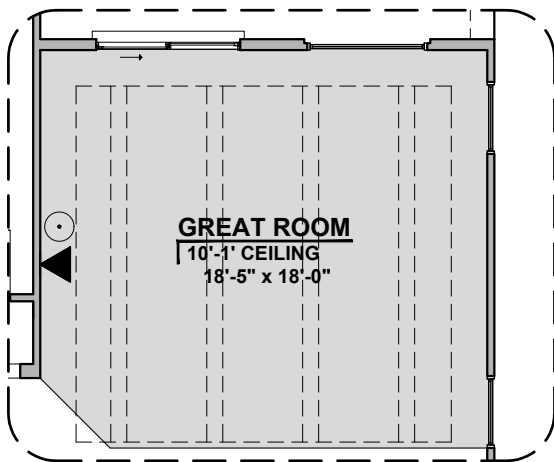

Guest Suite