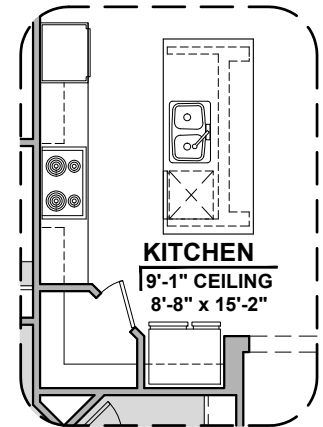

Kern

2,180 Square Feet
Community: Summer Sky

LOW VOLTAGE LEGEND	
LOGO	DESCRIPTION
	CABLE TV
	CAT 5 DATA

Ranch (R)

Southwest (S)

Garage Orientation: Left Right

Home is complete and accepted as built. _____

Home construction is in process, buyer accepts all option locations. _____

Kern Options

2,180 Square Feet
Community: Summer Sky

LOW VOLTAGE LEGEND	
LOGO	DESCRIPTION
	CABLE TV
	CAT 5 DATA

Fireplace

Traditional
Fireplace

Contemporary
Fireplace

Gourmet Kitchen

Guest Suite

Barn Door

Tankless
Water Heater

Center Hinge ILO Sliding Glass Door

Stacking Door ILO Standard Door

Kern Options

2,180 Square Feet
Community: Summer Sky

LOW VOLTAGE LEGEND	
LOGO	DESCRIPTION
	CABLE TV
	CAT 5 DATA