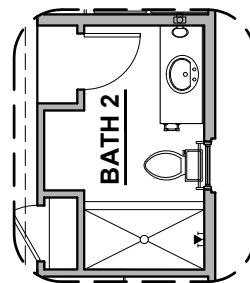

Barn Door

Tankless
Water Heater

Center Hinge ILO Sliding Glass Door

Stacking Door ILO Standard Door

Kern Options

2,180 Square Feet
Community: Summer Sky

LOW VOLTAGE LEGEND	
LOGO	DESCRIPTION
	CABLE TV
	CAT 5 DATA

Tub w/ Glass Shower

Deluxe Tile Shower

Deluxe Glass Shower

Guest Suite

Bath 2 Shower

Bath 3 Shower