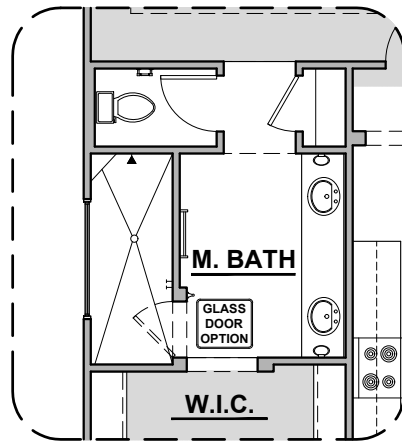

Kern

2,180 Square Feet
Community: Summer Sky

LOW VOLTAGE LEGEND	
LOGO	DESCRIPTION
	CABLE TV
	CAT 5 DATA

Ranch (R)

Southwest (S)

Garage Orientation: Left Right

Home is complete and accepted as built. _____

Home construction is in process, buyer accepts all option locations. _____

Kern Options

2,180 Square Feet
Community: Summer Sky

LOW VOLTAGE LEGEND	
LOGO	DESCRIPTION
	CABLE TV
	CAT 5 DATA

Fireplace

Traditional
Fireplace

Contemporary
Fireplace

Gourmet Kitchen

Guest Suite

Barn Door

Tankless
Water Heater

Center Hinge ILO Sliding Glass Door

Stacking Door ILO Standard Door

Kern Options

2,180 Square Feet
Community: Summer Sky

LOW VOLTAGE LEGEND	
LOGO	DESCRIPTION
	CABLE TV
	CAT 5 DATA

Tub w/ Glass Shower

Deluxe Tile Shower

Deluxe Glass Shower

Guest Suite

Bath 2 Shower

Bath 3 Shower