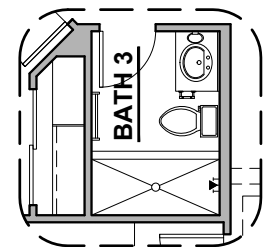

Barn Door

Tankless
Water Heater

Center Hinge ILO Sliding Glass Door

Stacking Door ILO Standard Door

Kern Options

2,180 Square Feet
Community: Summer Sky

LOW VOLTAGE LEGEND	
LOGO	DESCRIPTION
	CABLE TV
	CAT 5 DATA

Tub w/ Glass Shower

Deluxe Tile Shower

Deluxe Glass Shower

Guest Suite

Bath 2 Shower

Bath 3 Shower