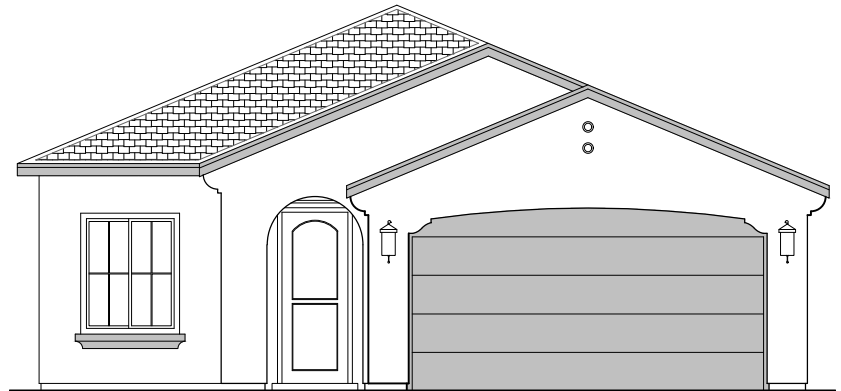

1501 Plan & Option

Community: Hawk Site 23

LOW VOLTAGE LEGEND	
LOGO	DESCRIPTION
	CABLE TV
	CAT 5 DATA

Tub w/ Tile Shower

Mediterranean (M)

Tuscan (T)

Garage Orientation: Left Right

- Home is complete and accepted as built. _____
- Home construction is in process, buyer accepts all option locations. _____