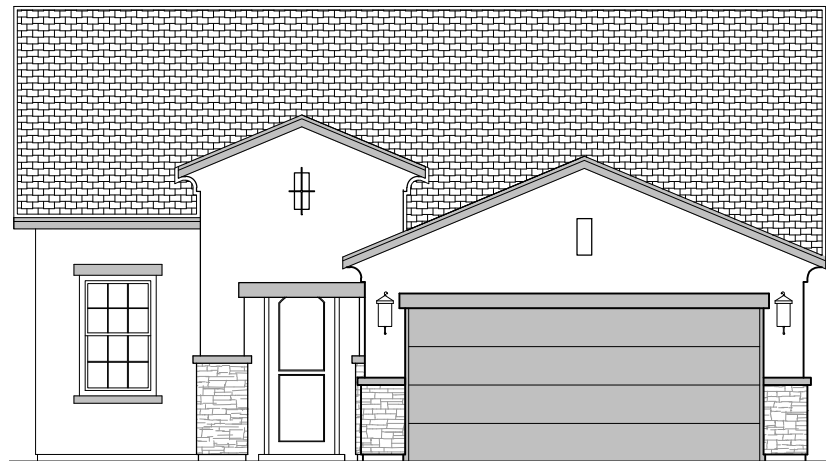

1501 Plan & Option

Community: Hawk Site 23

LOW VOLTAGE LEGEND	
LOGO	DESCRIPTION
	CABLE TV
	CAT 5 DATA

Tub w/ Tile Shower

Mediterranean (M)

Tuscan (T)

Garage Orientation: Left Right

- Home is complete and accepted as built. _____
- Home construction is in process, buyer accepts all option locations. _____