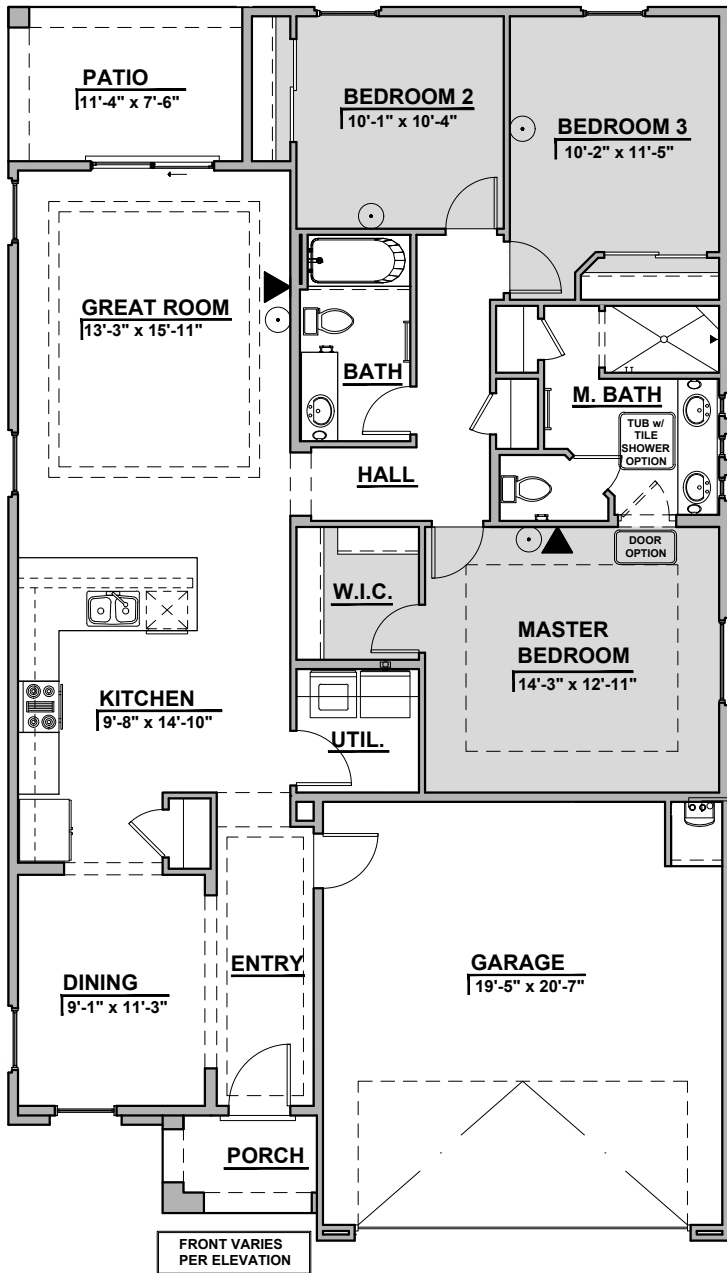

1501 Plan & Option

Community: Hawk Site 23

LOW VOLTAGE LEGEND	
LOGO	DESCRIPTION
	CABLE TV
	CAT 5 DATA

Tub w/ Tile Shower

Mediterranean (M)

Tuscan (T)

Garage Orientation: Left Right

- Home is complete and accepted as built. _____
- Home construction is in process, buyer accepts all option locations. _____