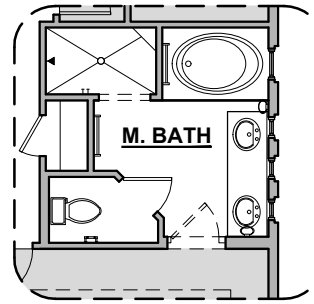

1501 Plan & Option

Community: Hawk Site 23

LOW VOLTAGE LEGEND	
LOGO	DESCRIPTION
	CABLE TV
	CAT 5 DATA

Tub w/ Tile Shower

Mediterranean (M)

Tuscan (T)

Garage Orientation: Left Right

- Home is complete and accepted as built. _____
- Home construction is in process, buyer accepts all option locations. _____