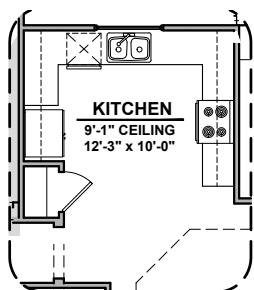

Gourmet Kitchen