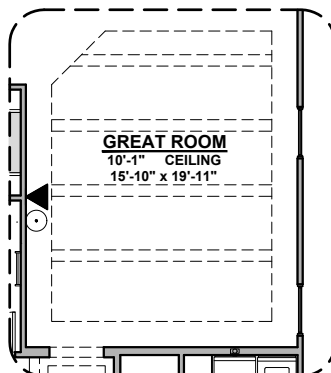

Ceiling Beam Treatment