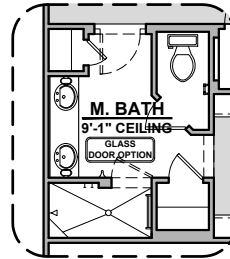

Deluxe Tile Shower