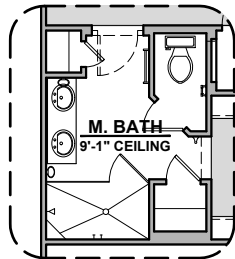

Meadow Options

1,366 Square Feet
Community: Paseos Del Este 5

LOW VOLTAGE LEGEND	
LOGO	DESCRIPTION
	CABLE TV
	CAT 5 DATA

Barn Door

Deluxe Glass Shower Tub w/ Glass Shower

Traditional Fireplace

Center Hinge ILO Sliding Glass Door