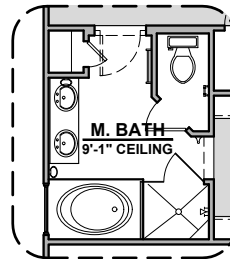

Meadow Options

1,366 Square Feet
Community: Paseos Del Este 5

LOW VOLTAGE LEGEND	
LOGO	DESCRIPTION
	CABLE TV
	CAT 5 DATA

Barn Door

Deluxe Glass Shower Tub w/ Glass Shower

Traditional Fireplace

Center Hinge ILO Sliding Glass Door