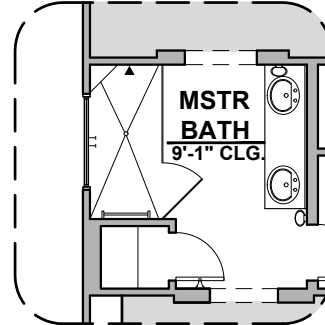

Fire Place

Contemporary
FirePlace

Traditional
FirePlace

Great Room
10'-1" CEILING
12'-0" x 15'-0"
Ceiling Beam
Treatment

MSTR BATH
9'-1" CLG.
GLASS DOOR
OPTION
Deluxe Tile
Shower

MSTR BATH
9'-1" CLG.
Tub w/ Glass
Shower

MSTR BATH
9'-1" CLG.
Deluxe Glass
Shower

Tankless Water
Heater

KITCHEN
9'-1" CEILING
12'-8" x 10'-5"
SKYLIGHTS
OPTIONAL
Gourmet Kitchen

BATH
9'-1" CLG.
Bath 2 Shower

Barn Door

Center Hinge ILO
Sliding Glass Door