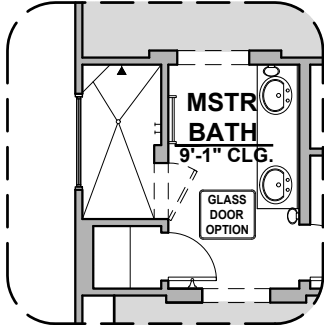

Fire Place

Contemporary
FirePlace

Traditional
FirePlace

Great Room
10'-1" CEILING
12'-0" x 15'-0"
Ceiling Beam
Treatment

MSTR BATH
9'-1" CLG.
GLASS DOOR
OPTION
Deluxe Tile
Shower

MSTR BATH
9'-1" CLG.
Tub w/ Glass
Shower

MSTR BATH
9'-1" CLG.
Deluxe Glass
Shower

Tankless Water
Heater

KITCHEN
9'-1" CEILING
12'-8" x 10'-5"
SKYLIGHTS
OPTIONAL
Gourmet Kitchen

BATH
9'-1" CLG.
Bath 2 Shower

Barn Door

Center Hinge ILO
Sliding Glass Door