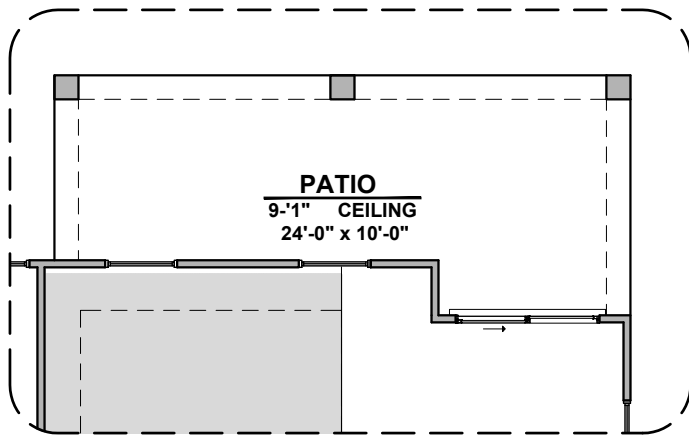

Fire Place

Contemporary
FirePlace

Traditional
FirePlace

Great Room
10'-1" CEILING
12'-0" x 15'-0"
Ceiling Beam
Treatment

MSTR BATH
9'-1" CLG.
GLASS DOOR
OPTION
Deluxe Tile
Shower

MSTR BATH
9'-1" CLG.
Tub w/ Glass
Shower

MSTR BATH
9'-1" CLG.
Deluxe Glass
Shower

Tankless Water
Heater

KITCHEN
9'-1" CEILING
12'-8" x 10'-5"
SKYLIGHTS
OPTIONAL
Gourmet Kitchen

BATH
9'-1" CLG.
Bath 2 Shower

Barn Door

Center Hinge ILO
Sliding Glass Door

Shalem Options

1,473 Square Feet

Community: Paseos Del Este 5

| LOW VOLTAGE LEGEND | |
|--------------------|-------------|
| LOGO | DESCRIPTION |
| | CABLE TV |
| | CAT 5 DATA |

Extended Patio

Stacking Door In Addition To Standard Door