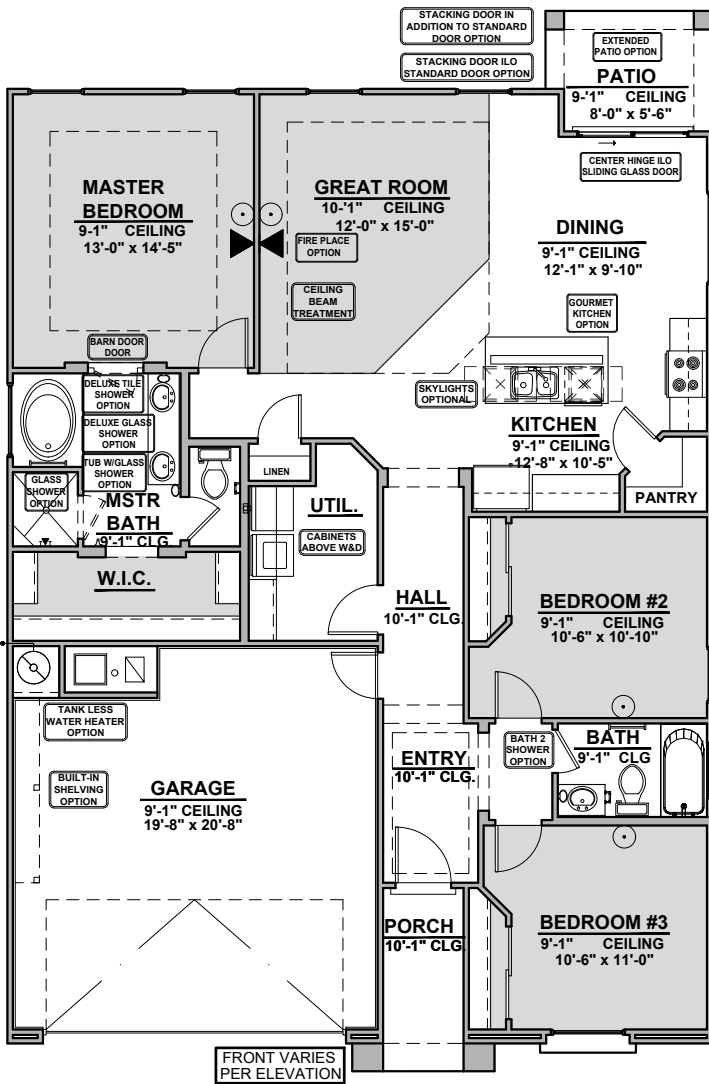

Shalem

1,473 Square Feet

Community: Paseos Del Este 5

| LOW VOLTAGE LEGEND | |
|--------------------|-------------|
| LOGO | DESCRIPTION |
| | CABLE TV |
| | CAT 5 DATA |

Spanish Colonial (A)

Tuscan (B)

Garage Orientation: Left Right

Home is complete and accepted as built. _____

Home construction is in process, buyer accepts all option locations. _____

Shalem Options

1,473 Square Feet

Community: Paseos Del Este 5

| LOW VOLTAGE LEGEND | |
|--------------------|-------------|
| LOGO | DESCRIPTION |
| | CABLE TV |
| | CAT 5 DATA |

Fire Place

Contemporary
FirePlace

Traditional
FirePlace

Great Room
10'-1" CEILING
12'-0" x 15'-0"
Ceiling Beam
Treatment

MSTR BATH
9'-1" CLG.
GLASS DOOR
OPTION
Deluxe Tile
Shower

MSTR BATH
9'-1" CLG.
Tub w/ Glass
Shower

MSTR BATH
9'-1" CLG.
Deluxe Glass
Shower

Tankless Water
Heater

KITCHEN
9'-1" CEILING
12'-8" x 10'-5"
SKYLIGHTS
OPTIONAL
Gourmet Kitchen

BATH
9'-1" CLG.
Bath 2 Shower

Barn Door

Center Hinge ILO
Sliding Glass Door