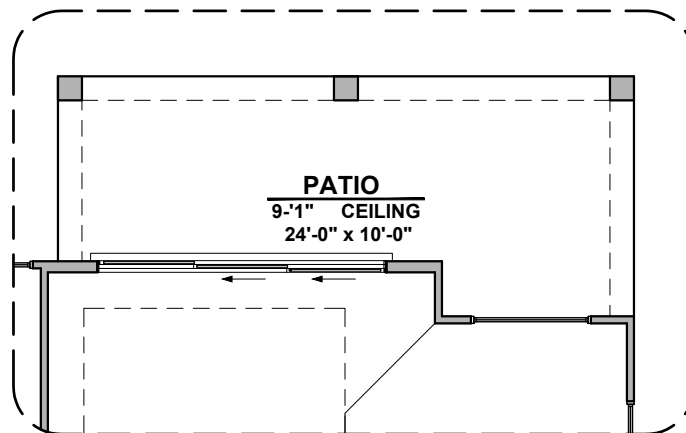

Fire Place

Contemporary
FirePlace

Traditional
FirePlace

Great Room
10'-1" CEILING
12'-0" x 15'-0"
Ceiling Beam
Treatment

MSTR BATH
9'-1" CLG.
GLASS DOOR
OPTION
Deluxe Tile
Shower

MSTR BATH
9'-1" CLG.
Tub w/ Glass
Shower

MSTR BATH
9'-1" CLG.
Deluxe Glass
Shower

Tankless Water
Heater

KITCHEN
9'-1" CEILING
12'-8" x 10'-5"
SKYLIGHTS
OPTIONAL
Gourmet Kitchen

BATH
9'-1" CLG.
Bath 2 Shower

Barn Door

Center Hinge ILO
Sliding Glass Door

Shalem Options

1,473 Square Feet

Community: Paseos Del Este 5

| LOW VOLTAGE LEGEND | |
|--------------------|-------------|
| LOGO | DESCRIPTION |
| | CABLE TV |
| | CAT 5 DATA |

Extended Patio

Stacking Door In Addition To Standard Door

*Includes Tile in Great Room & Extended Patio

Stacking Door ILO Standard Door

*Includes Tile in Great Room & Extended Patio