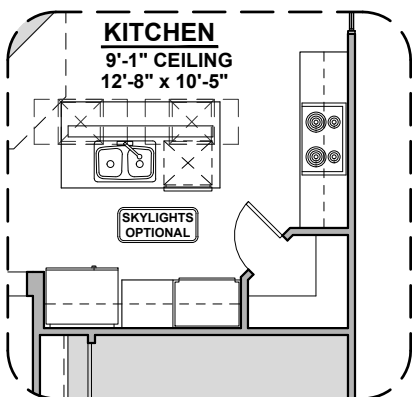

Fire Place

Contemporary
FirePlace

Traditional
FirePlace

Great Room
10'-1" CEILING
12'-0" x 15'-0"
Ceiling Beam
Treatment

MSTR BATH
9'-1" CLG.
GLASS DOOR
OPTION
Deluxe Tile
Shower

MSTR BATH
9'-1" CLG.
Tub w/ Glass
Shower

MSTR BATH
9'-1" CLG.
Deluxe Glass
Shower

Tankless Water
Heater

KITCHEN
9'-1" CEILING
12'-8" x 10'-5"
SKYLIGHTS
OPTIONAL
Gourmet Kitchen

BATH
9'-1" CLG.
Bath 2 Shower

Barn Door

Center Hinge ILO
Sliding Glass Door