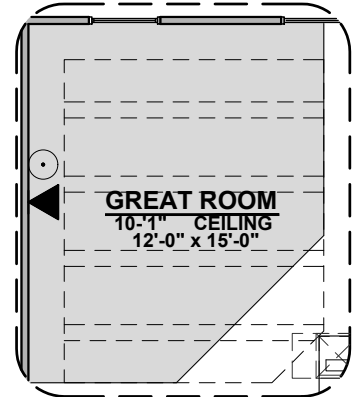

Fire Place

Contemporary
FirePlace

Traditional
FirePlace

Great Room
10'-1" CEILING
12'-0" x 15'-0"
Ceiling Beam
Treatment

MSTR BATH
9'-1" CLG.
GLASS DOOR
OPTION
Deluxe Tile
Shower

MSTR BATH
9'-1" CLG.
Tub w/ Glass
Shower

MSTR BATH
9'-1" CLG.
Deluxe Glass
Shower

Tankless Water
Heater

KITCHEN
9'-1" CEILING
12'-8" x 10'-5"
SKYLIGHTS
OPTIONAL
Gourmet Kitchen

BATH
9'-1" CLG.
Bath 2 Shower

Barn Door

Center Hinge ILO
Sliding Glass Door