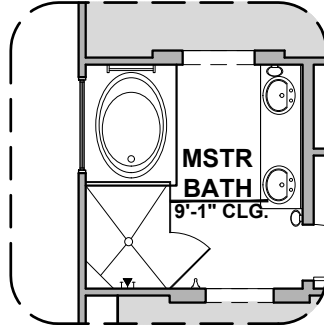

Fire Place

Contemporary
FirePlace

Traditional
FirePlace

Great Room
10'-1" CEILING
12'-0" x 15'-0"
Ceiling Beam
Treatment

MSTR BATH
9'-1" CLG.
GLASS DOOR
OPTION
Deluxe Tile
Shower

MSTR BATH
9'-1" CLG.
Tub w/ Glass
Shower

MSTR BATH
9'-1" CLG.
Deluxe Glass
Shower

Tankless Water
Heater

KITCHEN
9'-1" CEILING
12'-8" x 10'-5"
SKYLIGHTS
OPTIONAL
Gourmet Kitchen

BATH
9'-1" CLG.
Bath 2 Shower

Barn Door

Center Hinge ILO
Sliding Glass Door