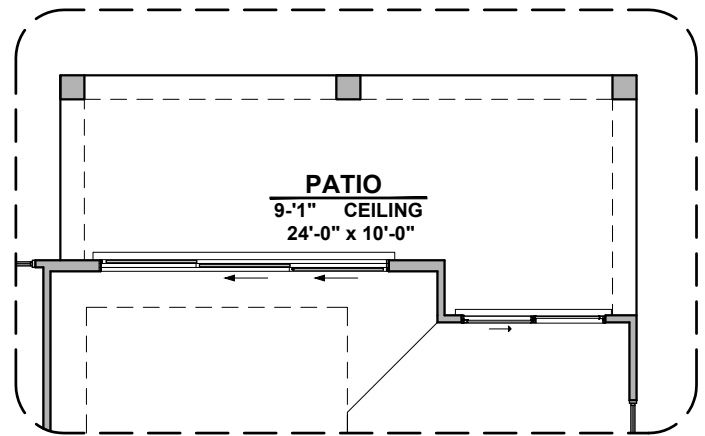

Fire Place

Contemporary
FirePlace

Traditional
FirePlace

Great Room
10'-1" CEILING
12'-0" x 15'-0"
Ceiling Beam
Treatment

MSTR BATH
9'-1" CLG.
GLASS DOOR
OPTION
Deluxe Tile
Shower

MSTR BATH
9'-1" CLG.
Tub w/ Glass
Shower

MSTR BATH
9'-1" CLG.
Deluxe Glass
Shower

Tankless Water
Heater

KITCHEN
9'-1" CEILING
12'-8" x 10'-5"
SKYLIGHTS
OPTIONAL
Gourmet Kitchen

BATH
9'-1" CLG.
Bath 2 Shower

Barn Door

Center Hinge ILO
Sliding Glass Door

Shalem Options

1,473 Square Feet

Community: Paseos Del Este 5

| LOW VOLTAGE LEGEND | |
|--------------------|-------------|
| LOGO | DESCRIPTION |
| | CABLE TV |
| | CAT 5 DATA |

Extended Patio

Stacking Door In Addition To Standard Door

*Includes Tile in Great Room & Extended Patio

Stacking Door ILO Standard Door

*Includes Tile in Great Room & Extended Patio