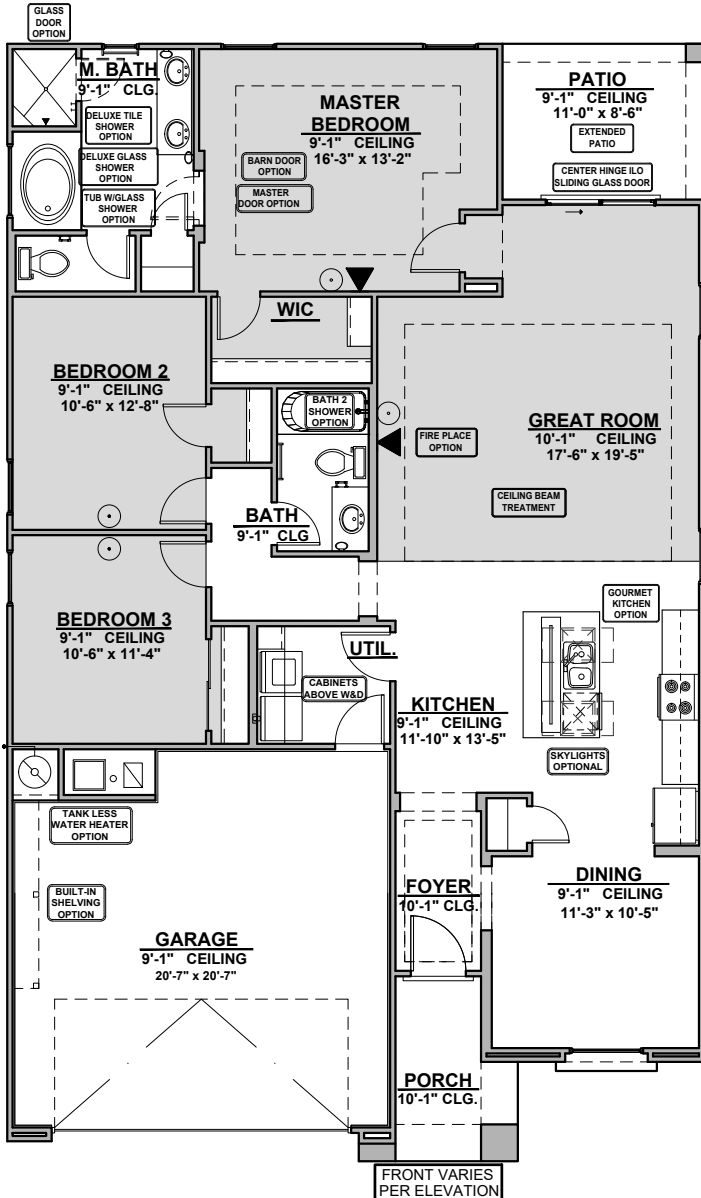

Clover

1,630 Square Feet

Community: Paseos Del Este 5

LOW VOLTAGE LEGEND	
LOGO	DESCRIPTION
	CABLE TV
	CAT 5 DATA

Spanish Colonial (A)

Tuscan (B)

Garage Orientation: Left Right

Home is complete and accepted as built. _____

Home construction is in process, buyer accepts all option locations. _____

Clover Options

1,630 Square Feet

Community: Paseos Del Este 5

LOW VOLTAGE LEGEND	
LOGO	DESCRIPTION
	CABLE TV
	CAT 5 DATA

Ceiling Beam Treatment

Fireplace

**Traditional
Fireplace**

**Contemporary
Fireplace**

Bath 2 Shower

Deluxe Glass Shower

Deluxe Tile Shower

Tub w/ Glass Shower

Clover Options

1,630 Square Feet

Community: Paseos Del Este 5

LOW VOLTAGE LEGEND	
LOGO	DESCRIPTION
	CABLE TV
	CAT 5 DATA

Tankless Water Heater

Barn Door

Center Hinge ILO Sliding Glass Door