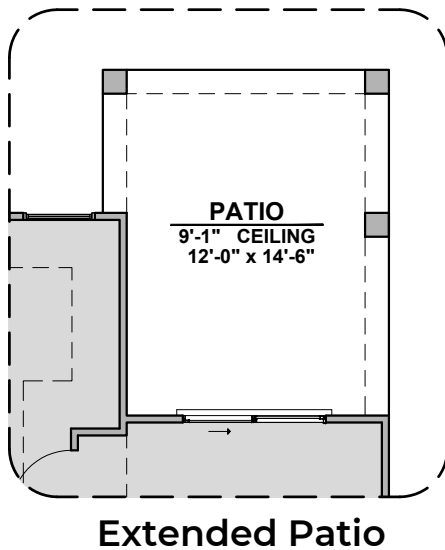

1,630 Square Feet

Community: Paseos Del Este 5

LOW VOLTAGE LEGEND	
LOGO	DESCRIPTION
	CABLE TV
	CAT 5 DATA

Tankless Water Heater

Barn Door

Center Hinge ILO Sliding Glass Door