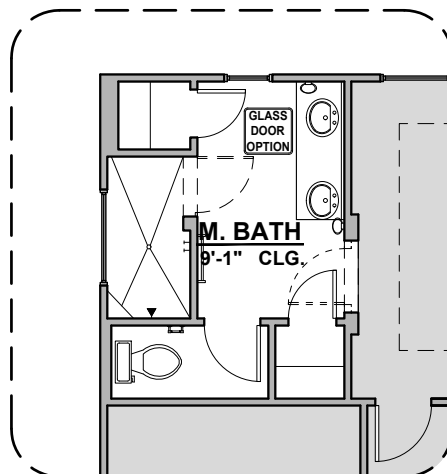

Fireplace

**Traditional
Fireplace**

**Contemporary
Fireplace**

Bath 2 Shower

Deluxe Glass Shower

Deluxe Tile Shower

Tub w/ Glass Shower

Clover Options

1,630 Square Feet

Community: Paseos Del Este 5

LOW VOLTAGE LEGEND	
LOGO	DESCRIPTION
	CABLE TV
	CAT 5 DATA

Tankless Water Heater

Barn Door

Center Hinge ILO Sliding Glass Door