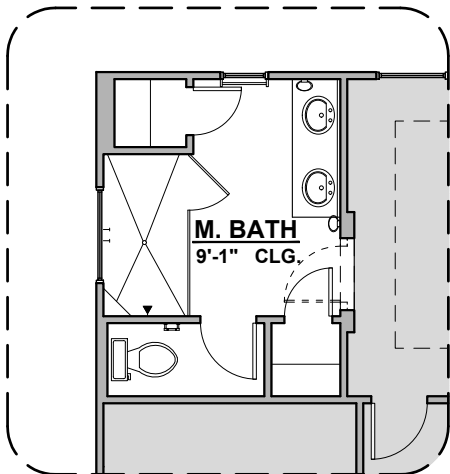

Fireplace

**Traditional
Fireplace**

**Contemporary
Fireplace**

Bath 2 Shower

Deluxe Glass Shower

Deluxe Tile Shower

Tub w/ Glass Shower

Clover Options

1,630 Square Feet

Community: Paseos Del Este 5

LOW VOLTAGE LEGEND	
LOGO	DESCRIPTION
	CABLE TV
	CAT 5 DATA

Tankless Water Heater

Barn Door

Center Hinge ILO Sliding Glass Door