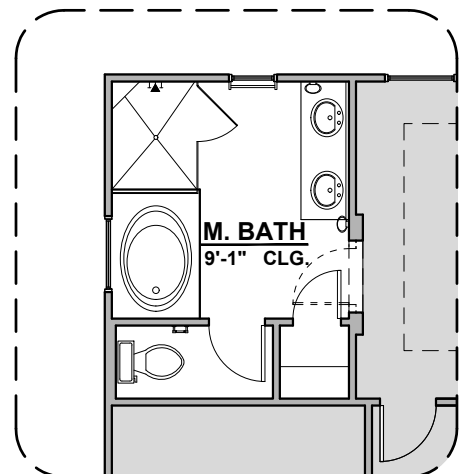

Fireplace

**Traditional
Fireplace**

**Contemporary
Fireplace**

Bath 2 Shower

Deluxe Glass Shower

Deluxe Tile Shower

Tub w/ Glass Shower

Clover Options

1,630 Square Feet

Community: Paseos Del Este 5

LOW VOLTAGE LEGEND	
LOGO	DESCRIPTION
	CABLE TV
	CAT 5 DATA

Tankless Water Heater

Barn Door

Center Hinge ILO Sliding Glass Door