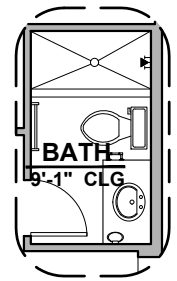

Bath 2 Shower