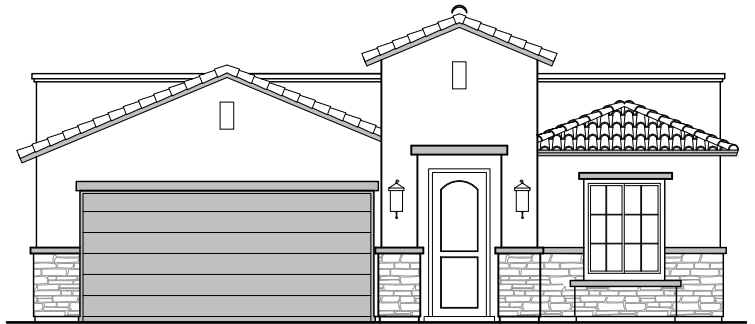

Clover

1,630 Square Feet

Community: Paseos Del Este 5

LOW VOLTAGE LEGEND	
LOGO	DESCRIPTION
	CABLE TV
	CAT 5 DATA

Spanish Colonial (A)

Tuscan (B)

Garage Orientation: Left Right

Home is complete and accepted as built. _____

Home construction is in process, buyer accepts all option locations. _____

Clover Options

1,630 Square Feet

Community: Paseos Del Este 5

LOW VOLTAGE LEGEND	
LOGO	DESCRIPTION
	CABLE TV
	CAT 5 DATA

Ceiling Beam Treatment