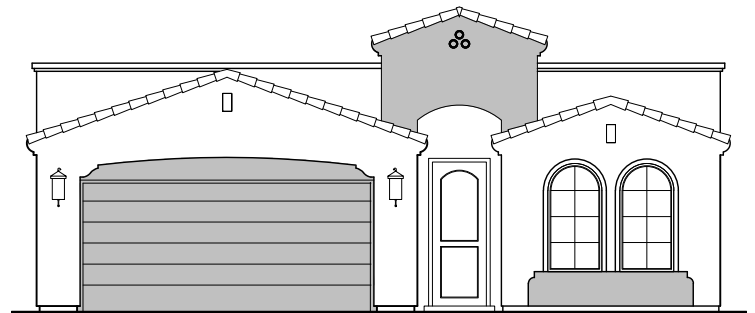

Clover

1,630 Square Feet

Community: Paseos Del Este 5

LOW VOLTAGE LEGEND	
LOGO	DESCRIPTION
	CABLE TV
	CAT 5 DATA

Spanish Colonial (A)

Tuscan (B)

Garage Orientation: Left Right

Home is complete and accepted as built. _____

Home construction is in process, buyer accepts all option locations. _____

Clover Options

1,630 Square Feet

Community: Paseos Del Este 5

LOW VOLTAGE LEGEND	
LOGO	DESCRIPTION
	CABLE TV
	CAT 5 DATA

Ceiling Beam Treatment