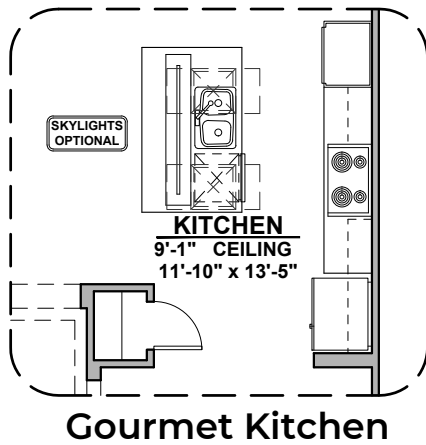

1,630 Square Feet

Community: Paseos Del Este 5

LOW VOLTAGE LEGEND	
LOGO	DESCRIPTION
	CABLE TV
	CAT 5 DATA

Tankless Water Heater

Barn Door

Center Hinge ILO Sliding Glass Door