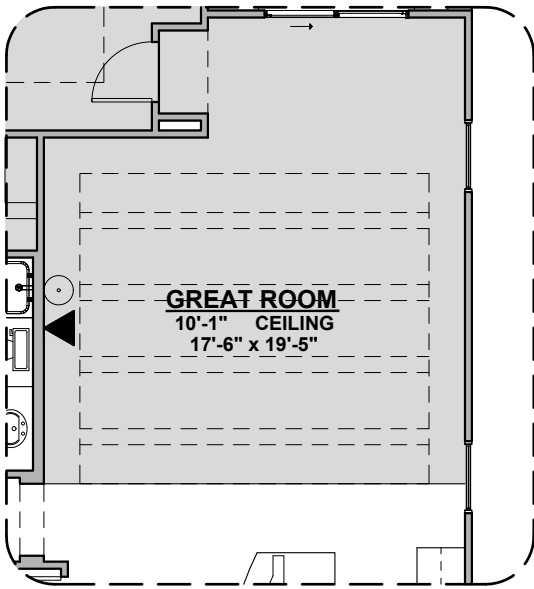

Home construction is in process, buyer accepts all option locations. _____

Clover Options

1,630 Square Feet

Community: Paseos Del Este 5

LOW VOLTAGE LEGEND	
LOGO	DESCRIPTION
	CABLE TV
	CAT 5 DATA

Ceiling Beam Treatment