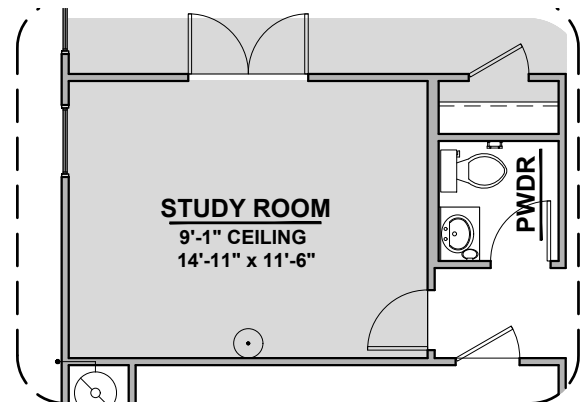

Stacking Door ILO Standard Door

Tub w/ Glass Shower

Deluxe Glass Shower

Extended Patio

Timberon Options

2,421 Square Feet

Community: Paseos Del Este 5

LOW VOLTAGE LEGEND	
LOGO	DESCRIPTION
	CABLE TV
	CAT 5 DATA

Bath 3

Bath 3 Shower

Tankless Water Heater

Barn Door

Gourmet Kitchen

Bedroom 4 ILO Loft

Bedroom 5 w/ Bath 3

Study Room ILO Flex