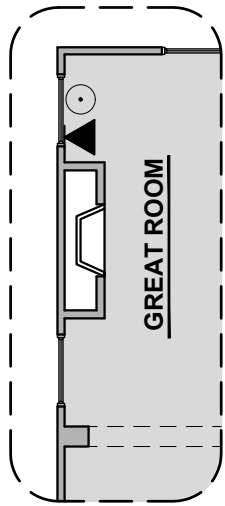

Timberon Options

2,421 Square Feet

Community: Paseos Del Este 5

LOW VOLTAGE LEGEND	
LOGO	DESCRIPTION
	CABLE TV
	CAT 5 DATA

Fireplace