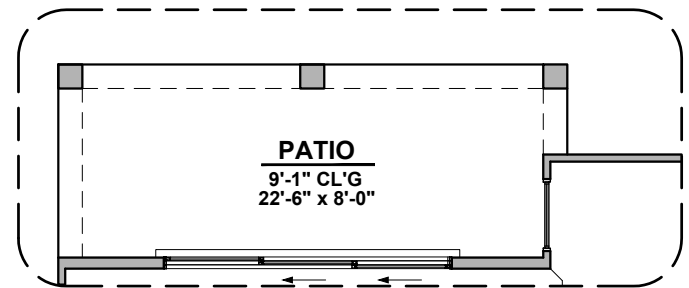

Timberon Elevations

2,421 Square Feet

Community: Paseos Del Este 5

LOW VOLTAGE LEGEND	
LOGO	DESCRIPTION
	CABLE TV
	CAT 5 DATA

Tuscan (B)

Spanish Colonial (A)

Timberon Options

2,421 Square Feet

Stacking Door ILO Standard Door

Tub w/ Glass Shower

Deluxe Glass Shower

Extended Patio

Timberon Options

2,421 Square Feet

Community: Paseos Del Este 5

LOW VOLTAGE LEGEND	
LOGO	DESCRIPTION
	CABLE TV
	CAT 5 DATA