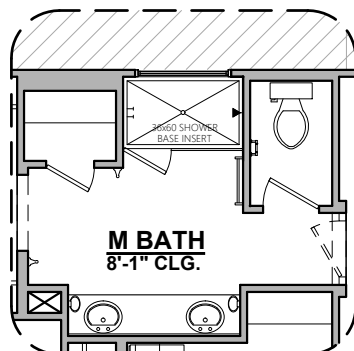

Timberon Elevations

2,421 Square Feet

Community: Paseos Del Este 5

LOW VOLTAGE LEGEND	
LOGO	DESCRIPTION
	CABLE TV
	CAT 5 DATA

Tuscan (B)

Spanish Colonial (A)

Timberon Options

2,421 Square Feet

Stacking Door ILO Standard Door

Tub w/ Glass Shower

Deluxe Glass Shower

Extended Patio

Timberon Options

2,421 Square Feet

Community: Paseos Del Este 5

LOW VOLTAGE LEGEND	
LOGO	DESCRIPTION
	CABLE TV
	CAT 5 DATA

Bath 3

Bath 3 Shower

Tankless Water Heater

Barn Door

Gourmet Kitchen

Bedroom 4 ILO Loft

Bedroom 5 w/ Bath 3

Study Room ILO Flex