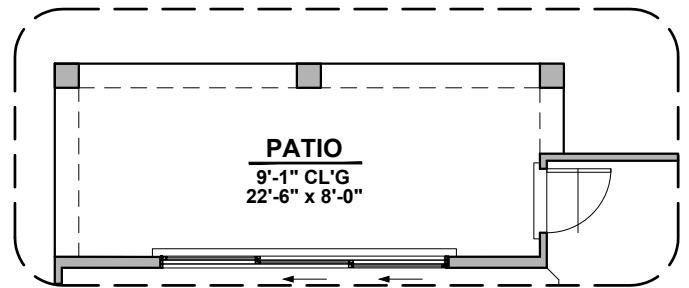

Stacking Door In Addition To Standard Door