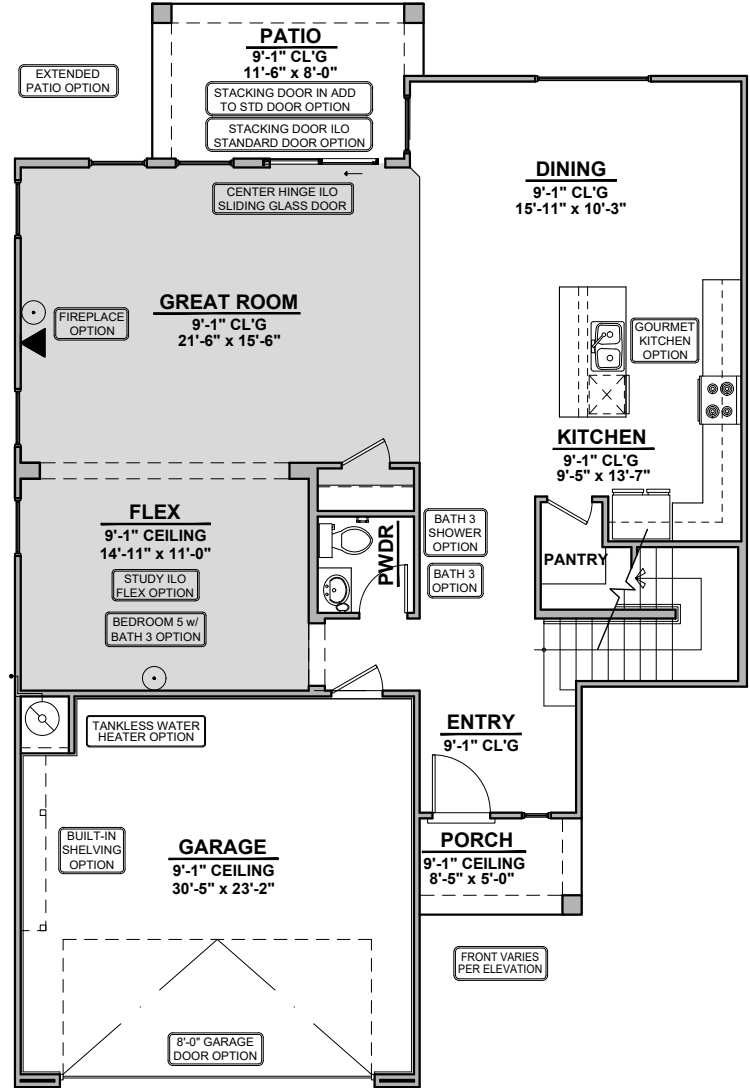

Timberon

2,421 Square Feet
Community: Paseos Del Este 5

LOW VOLTAGE LEGEND	
LOGO	DESCRIPTION
	CABLE TV
	CAT 5 DATA

Garage Orientation: Left Right

Home is complete and accepted as built. _____

Home construction is in process, buyer accepts all option locations. _____

Timberon Elevations

2,421 Square Feet

Community: Paseos Del Este 5

LOW VOLTAGE LEGEND	
LOGO	DESCRIPTION
	CABLE TV
	CAT 5 DATA

Tuscan (B)

Spanish Colonial (A)

Timberon Options

2,421 Square Feet

Community: Paseos Del Este 5

LOW VOLTAGE LEGEND	
LOGO	DESCRIPTION
	CABLE TV
	CAT 5 DATA

Fireplace

Center Hinge Glass Door

Stacking Door In Addition To Standard Door

Contemporary Fireplace

Traditional Fireplace

Stacking Door ILO Standard Door

Tub w/ Glass Shower

Deluxe Glass Shower

Extended Patio

Timberon Options

2,421 Square Feet

Community: Paseos Del Este 5

LOW VOLTAGE LEGEND	
LOGO	DESCRIPTION
	CABLE TV
	CAT 5 DATA