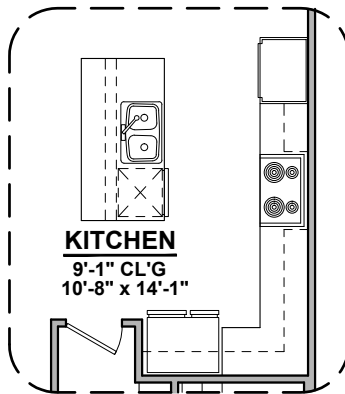

Stacking Door ILO Standard Door

Tub w/ Glass Shower

Deluxe Glass Shower

Extended Patio

Timberon Options

2,421 Square Feet

Community: Paseos Del Este 5

LOW VOLTAGE LEGEND	
LOGO	DESCRIPTION
	CABLE TV
	CAT 5 DATA

Bath 3

Bath 3 Shower

Tankless Water Heater

Barn Door

Gourmet Kitchen

Bedroom 4 ILO Loft

Bedroom 5 w/ Bath 3

Study Room ILO Flex