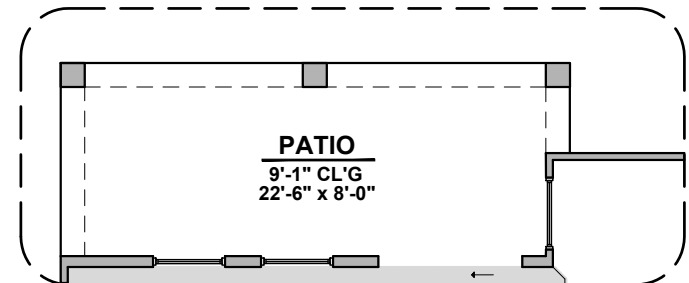

Timberon Elevations

2,421 Square Feet

Community: Paseos Del Este 5

LOW VOLTAGE LEGEND	
LOGO	DESCRIPTION
	CABLE TV
	CAT 5 DATA

Tuscan (B)

Spanish Colonial (A)

Timberon Options

2,421 Square Feet

Stacking Door ILO Standard Door

Tub w/ Glass Shower

Deluxe Glass Shower

Extended Patio

Timberon Options

2,421 Square Feet

Community: Paseos Del Este 5

LOW VOLTAGE LEGEND	
LOGO	DESCRIPTION
	CABLE TV
	CAT 5 DATA