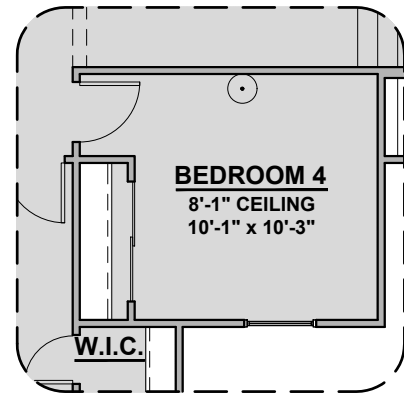

Stacking Door ILO Standard Door

Tub w/ Glass Shower

Deluxe Glass Shower

Extended Patio

Timberon Options

2,421 Square Feet

Community: Paseos Del Este 5

LOW VOLTAGE LEGEND	
LOGO	DESCRIPTION
	CABLE TV
	CAT 5 DATA

Bath 3

Bath 3 Shower

Tankless Water Heater

Barn Door

Gourmet Kitchen

Bedroom 4 ILO Loft

Bedroom 5 w/ Bath 3

Study Room ILO Flex