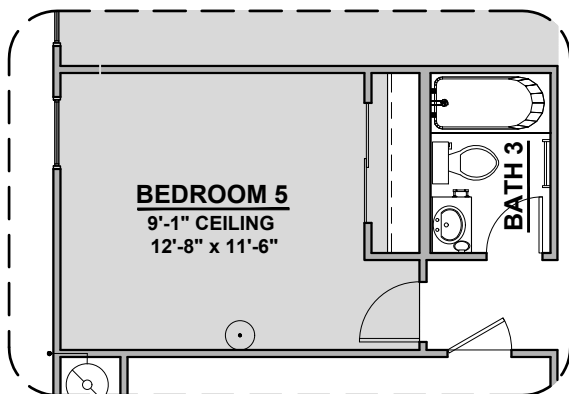

Stacking Door ILO Standard Door

Tub w/ Glass Shower

Deluxe Glass Shower

Extended Patio

Timberon Options

2,421 Square Feet

Community: Paseos Del Este 5

LOW VOLTAGE LEGEND	
LOGO	DESCRIPTION
	CABLE TV
	CAT 5 DATA

Bath 3

Bath 3 Shower

Tankless Water Heater

Barn Door

Gourmet Kitchen

Bedroom 4 ILO Loft

Bedroom 5 w/ Bath 3

Study Room ILO Flex