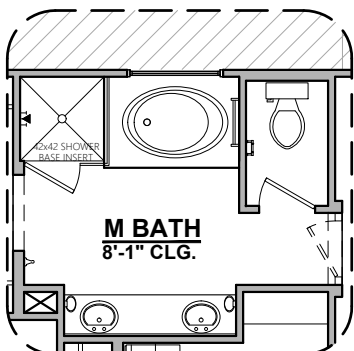

Timberon Elevations

2,421 Square Feet

Community: Paseos Del Este 5

LOW VOLTAGE LEGEND	
LOGO	DESCRIPTION
	CABLE TV
	CAT 5 DATA

Tuscan (B)

Spanish Colonial (A)

Timberon Options

2,421 Square Feet

Stacking Door ILO Standard Door

Tub w/ Glass Shower

Deluxe Glass Shower

Extended Patio

Timberon Options

2,421 Square Feet

Community: Paseos Del Este 5

LOW VOLTAGE LEGEND	
LOGO	DESCRIPTION
	CABLE TV
	CAT 5 DATA

Bath 3

Bath 3 Shower

Tankless Water Heater

Barn Door

Gourmet Kitchen

Bedroom 4 ILO Loft

Bedroom 5 w/ Bath 3

Study Room ILO Flex