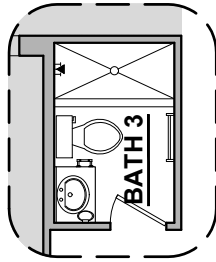

Stacking Door ILO Standard Door

Tub w/ Glass Shower

Deluxe Glass Shower

Extended Patio

Timberon Options

2,421 Square Feet

Community: Paseos Del Este 5

LOW VOLTAGE LEGEND	
LOGO	DESCRIPTION
	CABLE TV
	CAT 5 DATA

Bath 3

Bath 3 Shower

Tankless Water Heater

Barn Door

Gourmet Kitchen

Bedroom 4 ILO Loft

Bedroom 5 w/ Bath 3

Study Room ILO Flex