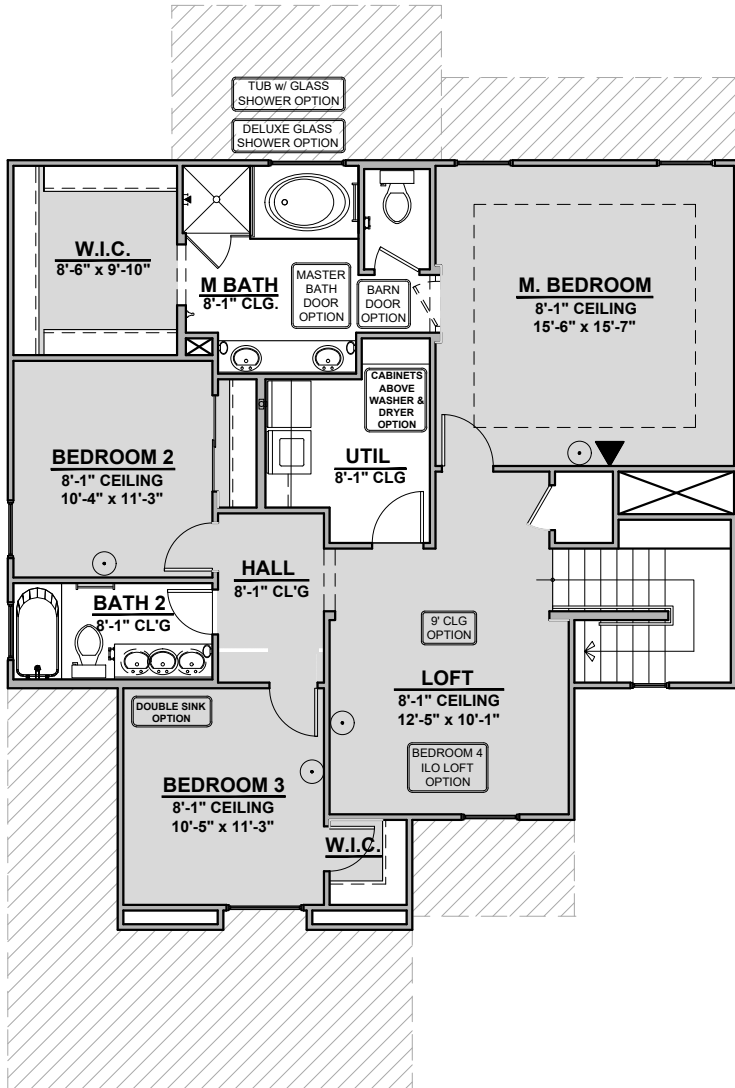

Timberon

2,421 Square Feet
Community: Paseos Del Este 5

LOW VOLTAGE LEGEND	
LOGO	DESCRIPTION
	CABLE TV
	CAT 5 DATA

Garage Orientation: Left Right

Home is complete and accepted as built. _____

Home construction is in process, buyer accepts all option locations. _____

Timberon Elevations

2,421 Square Feet

Community: Paseos Del Este 5

LOW VOLTAGE LEGEND	
LOGO	DESCRIPTION
	CABLE TV
	CAT 5 DATA

Tuscan (B)

Spanish Colonial (A)

Timberon Options

2,421 Square Feet

Community: Paseos Del Este 5

LOW VOLTAGE LEGEND	
LOGO	DESCRIPTION
	CABLE TV
	CAT 5 DATA

Fireplace

Center Hinge Glass Door

Stacking Door In Addition To Standard Door

Contemporary Fireplace

Traditional Fireplace

Stacking Door ILO Standard Door

Tub w/ Glass Shower

Deluxe Glass Shower

Extended Patio

Timberon Options

2,421 Square Feet

Community: Paseos Del Este 5

LOW VOLTAGE LEGEND	
LOGO	DESCRIPTION
	CABLE TV
	CAT 5 DATA