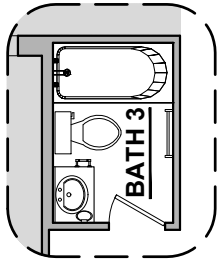

Stacking Door ILO Standard Door

Tub w/ Glass Shower

Deluxe Glass Shower

Extended Patio

Timberon Options

2,421 Square Feet

Community: Paseos Del Este 5

LOW VOLTAGE LEGEND	
LOGO	DESCRIPTION
	CABLE TV
	CAT 5 DATA

Bath 3

Bath 3 Shower

Tankless Water Heater

Barn Door

Gourmet Kitchen

Bedroom 4 ILO Loft

Bedroom 5 w/ Bath 3

Study Room ILO Flex