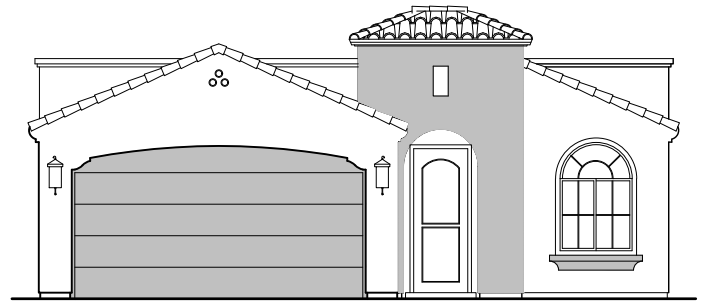

# Willow

1,649 Square Feet

Community: Paseos Del Este 5

| LOW VOLTAGE LEGEND |             |
|--------------------|-------------|
| LOGO               | DESCRIPTION |
|                    | CABLE TV    |
|                    | CAT 5 DATA  |

**Spanish Colonial (A)**

**Tuscan (B)**

Garage Orientation:  Left  Right

Home is complete and accepted as built. \_\_\_\_\_

Home construction is in process, buyer accepts all option locations. \_\_\_\_\_