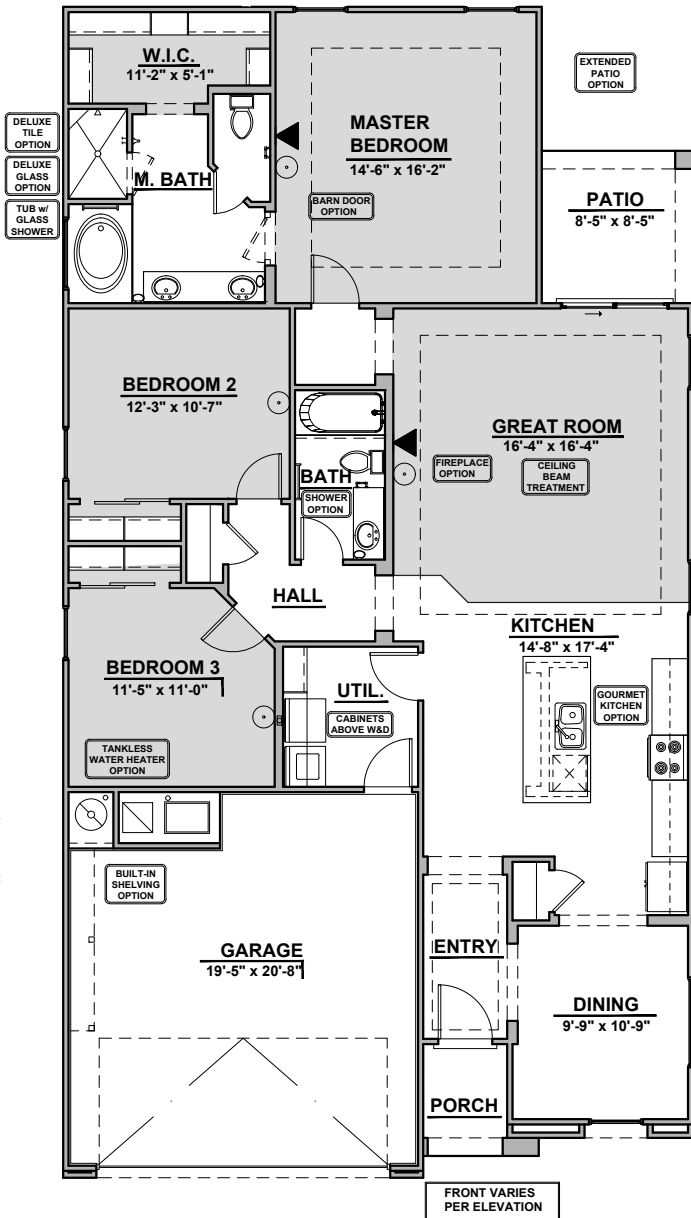

# Willow

1,649 Square Feet

Community: Paseos Del Este 5

| LOW VOLTAGE LEGEND |             |
|--------------------|-------------|
| LOGO               | DESCRIPTION |
|                    | CABLE TV    |
|                    | CAT 5 DATA  |

**Spanish Colonial (A)**

**Tuscan (B)**

Garage Orientation:  Left  Right

Home is complete and accepted as built. \_\_\_\_\_

Home construction is in process, buyer accepts all option locations. \_\_\_\_\_

# Willow Options

1,649 Square Feet  
Community: Paseos Del Este 5

| LOW VOLTAGE LEGEND |             |
|--------------------|-------------|
| LOGO               | DESCRIPTION |
|                    | CABLE TV    |
|                    | CAT 5 DATA  |