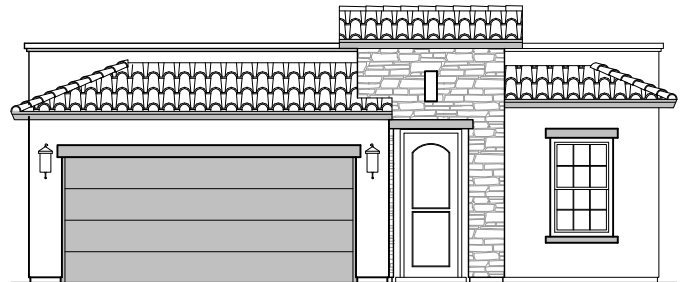

# Willow

1,649 Square Feet

Community: Paseos Del Este 5

| LOW VOLTAGE LEGEND |             |
|--------------------|-------------|
| LOGO               | DESCRIPTION |
|                    | CABLE TV    |
|                    | CAT 5 DATA  |

**Spanish Colonial (A)**

**Tuscan (B)**

Garage Orientation:  Left  Right

Home is complete and accepted as built. \_\_\_\_\_

Home construction is in process, buyer accepts all option locations. \_\_\_\_\_