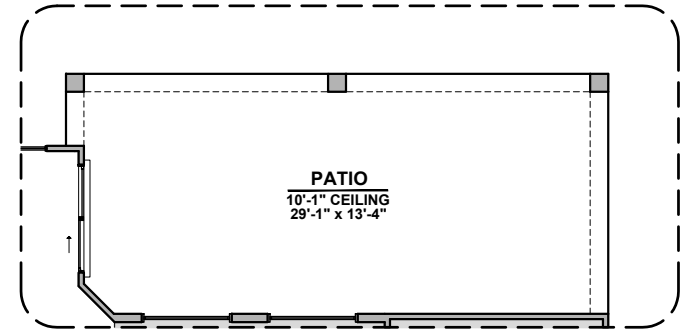

LOW VOLTAGE LEGEND	
LOGO	DESCRIPTION
	CABLE TV
	CAT 5 DATA

Bath 2
Shower

PATIO
10'-1" CEILING
29'-1" x 10'-4"

Stacking Door ILO
Standard Door

PATIO
10'-1" CEILING
29'-1" x 10'-4"

Stacking Door In Addition
To Standard Door

PATIO
10'-1" CEILING
29'-1" x 13'-4"

Extended Patio

Fire Place

42" Contemporary
Fireplace

72" Contemporary
Fireplace

Barn Door

Tankless Water
Heater

PATIO
10'-1" CEILING
29'-1" x 13'-4"

Outdoor Living

Roosevelt Options

2,088 Square Feet

Community: Red Hawk Estates

LOW VOLTAGE LEGEND	
LOGO	DESCRIPTION
	CABLE TV
	CAT 5 DATA

Study Option

Bedroom 4

Tub w/ Glass Shower