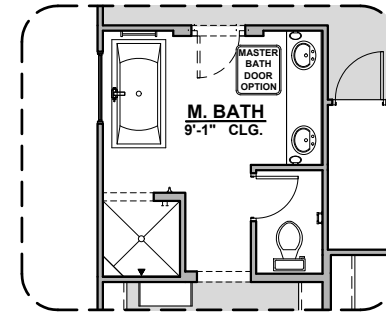

LOW VOLTAGE LEGEND	
LOGO	DESCRIPTION
	CABLE TV
	CAT 5 DATA

Bath 2
Shower

PATIO
10'-1" CEILING
29'-1" x 10'-4"

Stacking Door ILO
Standard Door

PATIO
10'-1" CEILING
29'-1" x 10'-4"

Stacking Door In Addition
To Standard Door

PATIO
10'-1" CEILING
29'-1" x 13'-4"

Extended Patio

Fire Place

42" Contemporary
Fireplace

72" Contemporary
Fireplace

Barn Door

Tankless Water
Heater

PATIO
10'-1" CEILING
29'-1" x 13'-4"

Outdoor Living

Roosevelt Options

2,088 Square Feet

Community: Red Hawk Estates

LOW VOLTAGE LEGEND	
LOGO	DESCRIPTION
	CABLE TV
	CAT 5 DATA

Study Option

Bedroom 4

Tub w/ Glass Shower