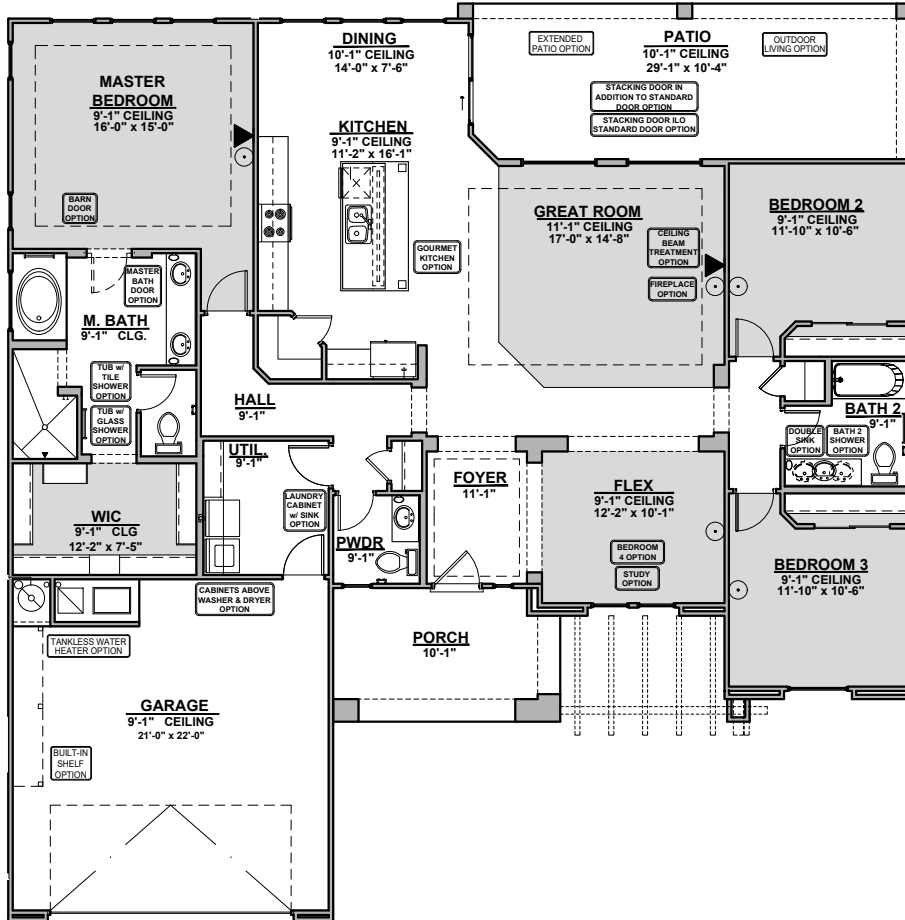

Roosevelt

2,088 Square Feet

Community: Red Hawk Estates

LOW VOLTAGE LEGEND

LOGO	DESCRIPTION
	CABLE TV
	CAT 5 DATA

Spanish (A)

Tuscan (B)

Contemporary (C)

Andalusian (D)

Garage Orientation: Left Right

Home is complete and accepted as built. _____

Home construction is in process, buyer accepts all option locations. _____

Roosevelt Options

2,088 Square Feet

Community: Red Hawk Estates

LOW VOLTAGE LEGEND	
LOGO	DESCRIPTION
	CABLE TV
	CAT 5 DATA

Bath 2
Shower

PATIO
10'-1" CEILING
29'-1" x 10'-4"

Stacking Door ILO
Standard Door

PATIO
10'-1" CEILING
29'-1" x 10'-4"

Stacking Door In Addition
To Standard Door

Outdoor Living

Roosevelt Options

2,088 Square Feet

Community: Red Hawk Estates

LOW VOLTAGE LEGEND	
LOGO	DESCRIPTION
	CABLE TV
	CAT 5 DATA

Study Option

Bedroom 4

Tub w/ Glass Shower