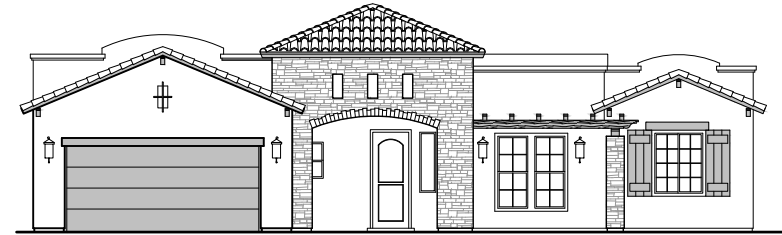

Roosevelt

2,088 Square Feet

Community: Red Hawk Estates

LOW VOLTAGE LEGEND

LOGO	DESCRIPTION
	CABLE TV
	CAT 5 DATA

Spanish (A)

Tuscan (B)

Contemporary (C)

Andalusian (D)

Garage Orientation: Left Right

Home is complete and accepted as built. _____

Home construction is in process, buyer accepts all option locations. _____

Roosevelt Options

2,088 Square Feet

Community: Red Hawk Estates

LOW VOLTAGE LEGEND	
LOGO	DESCRIPTION
	CABLE TV
	CAT 5 DATA

Bath 2
Shower

PATIO
10'-1" CEILING
29'-1" x 10'-4"

Stacking Door ILO
Standard Door

PATIO
10'-1" CEILING
29'-1" x 10'-4"

Stacking Door In Addition
To Standard Door