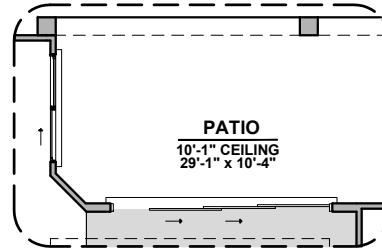

LOW VOLTAGE LEGEND	
LOGO	DESCRIPTION
	CABLE TV
	CAT 5 DATA

Bath 2
Shower

PATIO
10'-1" CEILING
29'-1" x 10'-4"

Stacking Door ILO
Standard Door

PATIO
10'-1" CEILING
29'-1" x 10'-4"

Stacking Door In Addition
To Standard Door

PATIO
10'-1" CEILING
29'-1" x 13'-4"

Extended Patio

Fire Place

42" Contemporary
Fireplace

72" Contemporary
Fireplace

Barn Door

Tankless Water
Heater

PATIO
10'-1" CEILING
29'-1" x 13'-4"