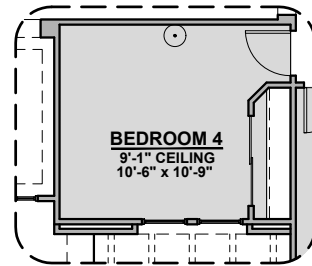

Outdoor Living

Roosevelt Options

2,088 Square Feet

Community: Red Hawk Estates

LOW VOLTAGE LEGEND	
LOGO	DESCRIPTION
	CABLE TV
	CAT 5 DATA

Study Option

Bedroom 4

Tub w/ Glass Shower