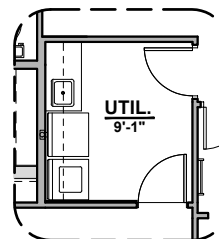

Laundry Cabinet w/ Sink Option