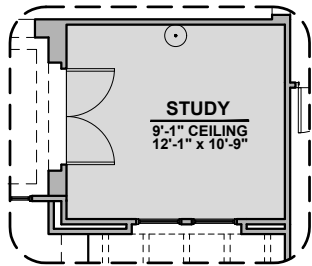

PATIO
10'-1" CEILING
29'-1" x 13'-4"

Extended Patio

Fire Place

42" Contemporary
Fireplace

72" Contemporary
Fireplace

Barn Door

Tankless Water
Heater

PATIO
10'-1" CEILING
29'-1" x 13'-4"

Outdoor Living

Roosevelt Options

2,088 Square Feet

Community: Red Hawk Estates

LOW VOLTAGE LEGEND	
LOGO	DESCRIPTION
	CABLE TV
	CAT 5 DATA

Study Option

Bedroom 4

Tub w/ Glass Shower