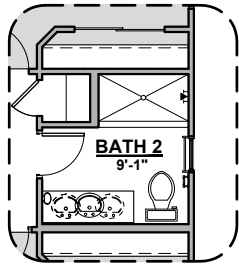

Andalusian (D)

Garage Orientation: Left Right

Home is complete and accepted as built. _____

Home construction is in process, buyer accepts all option locations. _____

Roosevelt Options

2,088 Square Feet

Community: Red Hawk Estates

LOW VOLTAGE LEGEND	
LOGO	DESCRIPTION
	CABLE TV
	CAT 5 DATA

Bath 2
Shower

PATIO
10'-1" CEILING
29'-1" x 10'-4"

Stacking Door ILO
Standard Door

PATIO
10'-1" CEILING
29'-1" x 10'-4"

Stacking Door In Addition
To Standard Door