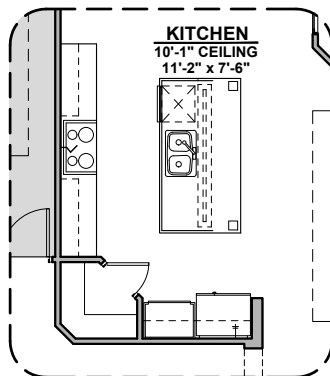

Gourmet Kitchen