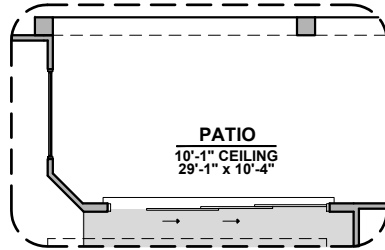

Andalusian (D)

Garage Orientation: Left Right

Home is complete and accepted as built. _____

Home construction is in process, buyer accepts all option locations. _____

Roosevelt Options

2,088 Square Feet

Community: Red Hawk Estates

LOW VOLTAGE LEGEND	
LOGO	DESCRIPTION
	CABLE TV
	CAT 5 DATA

Bath 2
Shower

PATIO
10'-1" CEILING
29'-1" x 10'-4"

Stacking Door ILO
Standard Door

PATIO
10'-1" CEILING
29'-1" x 10'-4"

Stacking Door In Addition
To Standard Door