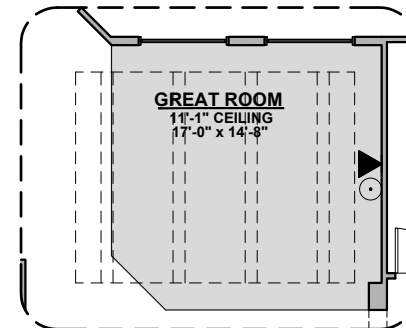

Ceiling Beam Treatment