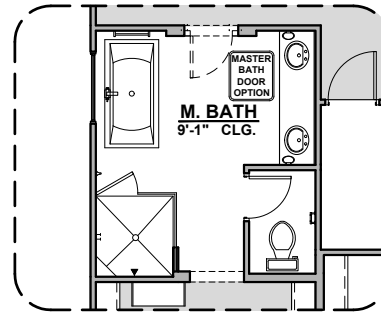

LOW VOLTAGE LEGEND	
LOGO	DESCRIPTION
	CABLE TV
	CAT 5 DATA

Bath 2
Shower

PATIO
10'-1" CEILING
29'-1" x 10'-4"

Stacking Door ILO
Standard Door

PATIO
10'-1" CEILING
29'-1" x 10'-4"

Stacking Door In Addition
To Standard Door

PATIO
10'-1" CEILING
29'-1" x 13'-4"

Extended Patio

Fire Place

42" Contemporary
Fireplace

72" Contemporary
Fireplace

Barn Door

Tankless Water
Heater

PATIO
10'-1" CEILING
29'-1" x 13'-4"

Outdoor Living

Roosevelt Options

2,088 Square Feet

Community: Red Hawk Estates

LOW VOLTAGE LEGEND	
LOGO	DESCRIPTION
	CABLE TV
	CAT 5 DATA

Study Option

Bedroom 4

Tub w/ Glass Shower