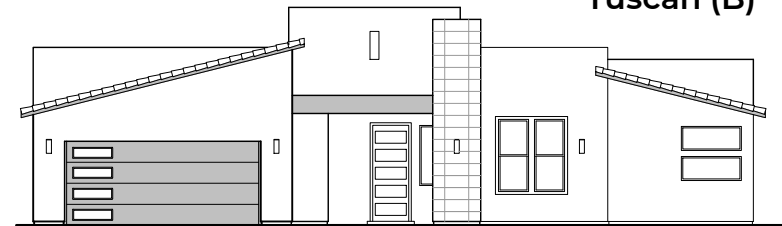

Roosevelt

2,088 Square Feet

Community: Red Hawk Estates

LOW VOLTAGE LEGEND

LOGO	DESCRIPTION
	CABLE TV
	CAT 5 DATA

Spanish (A)

Tuscan (B)

Contemporary (C)

Andalusian (D)

Garage Orientation: Left Right

Home is complete and accepted as built. _____

Home construction is in process, buyer accepts all option locations. _____

Roosevelt Options

2,088 Square Feet

Community: Red Hawk Estates

LOW VOLTAGE LEGEND	
LOGO	DESCRIPTION
	CABLE TV
	CAT 5 DATA

Bath 2
Shower

PATIO
10'-1" CEILING
29'-1" x 10'-4"

Stacking Door ILO
Standard Door

PATIO
10'-1" CEILING
29'-1" x 10'-4"

Stacking Door In Addition
To Standard Door