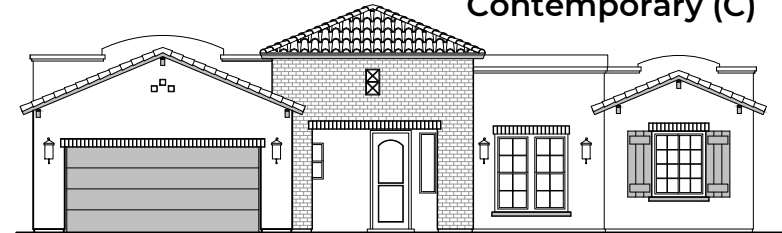

Roosevelt

2,088 Square Feet

Community: Red Hawk Estates

LOW VOLTAGE LEGEND

LOGO	DESCRIPTION
	CABLE TV
	CAT 5 DATA

Spanish (A)

Tuscan (B)

Contemporary (C)

Andalusian (D)

Garage Orientation: Left Right

Home is complete and accepted as built. _____

Home construction is in process, buyer accepts all option locations. _____

Roosevelt Options

2,088 Square Feet

Community: Red Hawk Estates