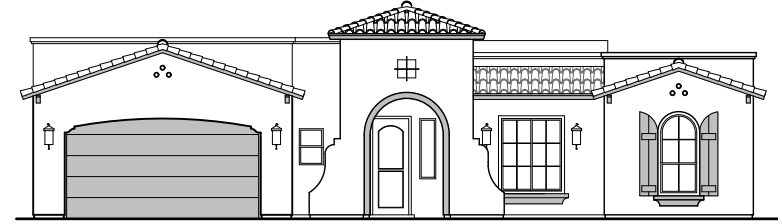

Roosevelt

2,088 Square Feet

Community: Red Hawk Estates

LOW VOLTAGE LEGEND

LOGO	DESCRIPTION
	CABLE TV
	CAT 5 DATA

Spanish (A)

Tuscan (B)

Contemporary (C)

Andalusian (D)

Garage Orientation: Left Right

Home is complete and accepted as built. _____

Home construction is in process, buyer accepts all option locations. _____

Roosevelt Options

2,088 Square Feet

Community: Red Hawk Estates

LOW VOLTAGE LEGEND	
LOGO	DESCRIPTION
	CABLE TV
	CAT 5 DATA

Bath 2
Shower

PATIO
10'-1" CEILING
29'-1" x 10'-4"

Stacking Door ILO
Standard Door

PATIO
10'-1" CEILING
29'-1" x 10'-4"

Stacking Door In Addition
To Standard Door