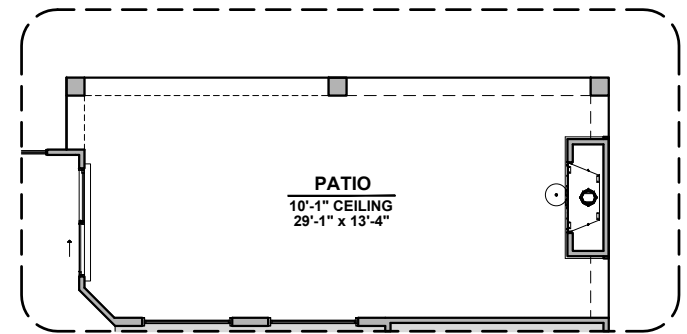

LOW VOLTAGE LEGEND	
LOGO	DESCRIPTION
	CABLE TV
	CAT 5 DATA

Bath 2
Shower

PATIO
10'-1" CEILING
29'-1" x 10'-4"

Stacking Door ILO
Standard Door

PATIO
10'-1" CEILING
29'-1" x 10'-4"

Stacking Door In Addition
To Standard Door

PATIO
10'-1" CEILING
29'-1" x 13'-4"

Extended Patio

Fire Place

42" Contemporary
Fireplace

72" Contemporary
Fireplace

Barn Door

Tankless Water
Heater

PATIO
10'-1" CEILING
29'-1" x 13'-4"

Outdoor Living

Roosevelt Options

2,088 Square Feet

Community: Red Hawk Estates

LOW VOLTAGE LEGEND	
LOGO	DESCRIPTION
	CABLE TV
	CAT 5 DATA

Study Option

Bedroom 4

Tub w/ Glass Shower