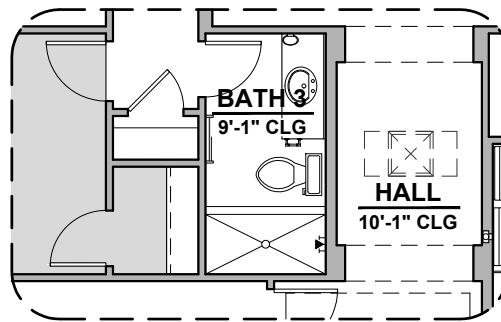

Bath 3 Shower