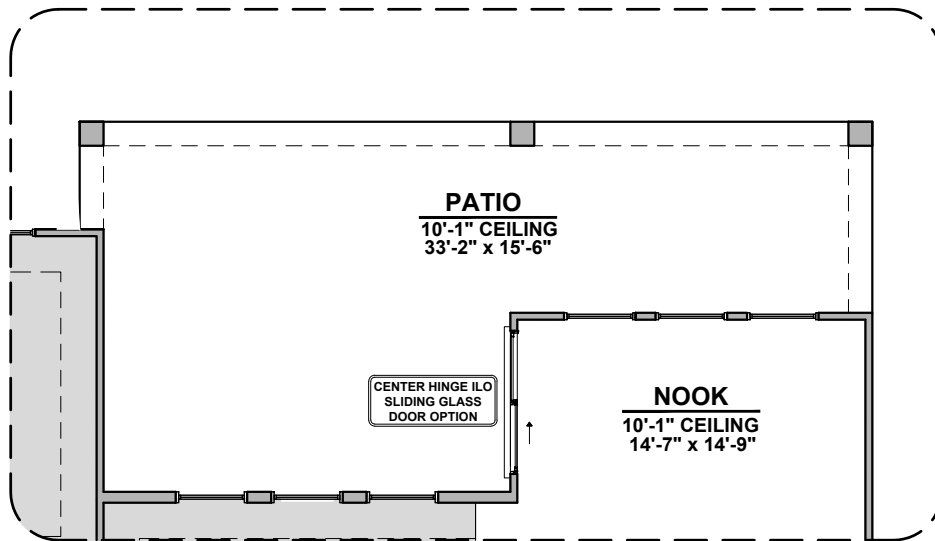

Traditional FP

Contemporary FP

Laundry Cabinet w/ Sink

Barn Door

Ocotillo Options

2,373 Square Feet
Community: Red Hawk Estates

LOW VOLTAGE LEGEND	
LOGO	DESCRIPTION
	CABLE TV
	CAT 5 DATA

Guest Suite

Multi Gen

Ceiling Beam Treatment

Center Hinge
ILO Sliding
Glass Door

Gourmet Kitchen

Ocotillo Options

2,373 Square Feet
Community: Red Hawk Estates

LOW VOLTAGE LEGEND	
LOGO	DESCRIPTION
	CABLE TV
	CAT 5 DATA

Stacking Door ILO Standard Door

Stacking Door in Addition to Standard Door

Extended Patio

Outdoor Living

Ocotillo Options

2,373 Square Feet
Community: Red Hawk Estates

LOW VOLTAGE LEGEND	
LOGO	DESCRIPTION
	CABLE TV
	CAT 5 DATA