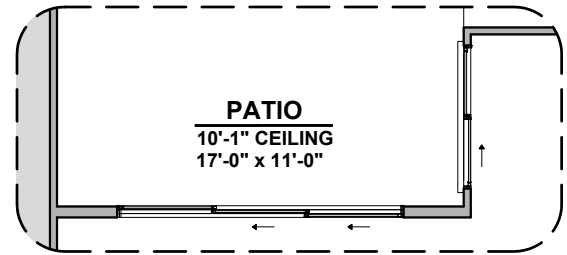

Multi Gen

Ceiling Beam Treatment

Center Hinge
ILO Sliding
Glass Door

Gourmet Kitchen

Ocotillo Options

2,373 Square Feet
Community: Red Hawk Estates

LOW VOLTAGE LEGEND	
LOGO	DESCRIPTION
	CABLE TV
	CAT 5 DATA

Stacking Door ILO Standard Door

Stacking Door in Addition to Standard Door

Extended Patio

Outdoor Living

Ocotillo Options

2,373 Square Feet
Community: Red Hawk Estates

LOW VOLTAGE LEGEND	
LOGO	DESCRIPTION
	CABLE TV
	CAT 5 DATA