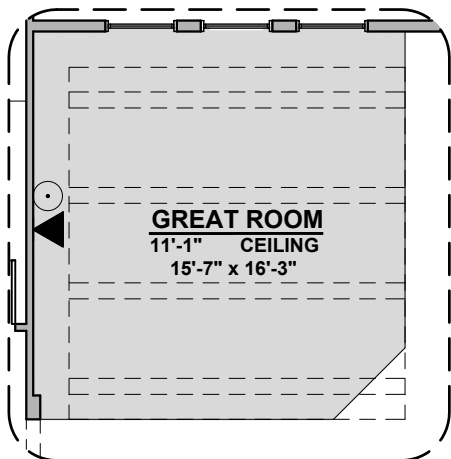

Traditional FP

Contemporary FP

Laundry Cabinet w/ Sink

Barn Door

Ocotillo Options

2,373 Square Feet
Community: Red Hawk Estates

LOW VOLTAGE LEGEND	
LOGO	DESCRIPTION
	CABLE TV
	CAT 5 DATA

Guest Suite

Multi Gen

Ceiling Beam Treatment

Center Hinge
ILO Sliding
Glass Door

Gourmet Kitchen

Ocotillo Options

2,373 Square Feet
Community: Red Hawk Estates

LOW VOLTAGE LEGEND	
LOGO	DESCRIPTION
	CABLE TV
	CAT 5 DATA