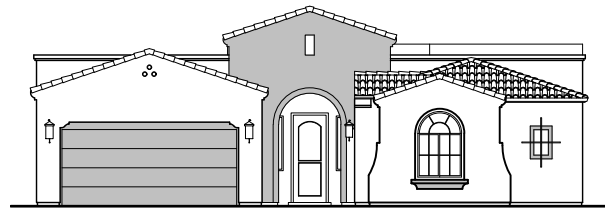

Ocotillo

2,373 Square Feet

Community: Red Hawk Estates

LOW VOLTAGE LEGEND	
LOGO	DESCRIPTION
	CABLE TV
	CAT 5 DATA

Garage Orientation: Left Right

SPANISH COLONIAL (A)

TUSCAN (B)

CONTEMPORARY (C)

ANDALUSIAN (D)

- Home is complete and accepted as built. _____
- Home construction is in process, buyer accepts all option locations. _____

Ocotillo Options

2,373 Square Feet
Community: Red Hawk Estates

LOW VOLTAGE LEGEND	
LOGO	DESCRIPTION
	CABLE TV
	CAT 5 DATA