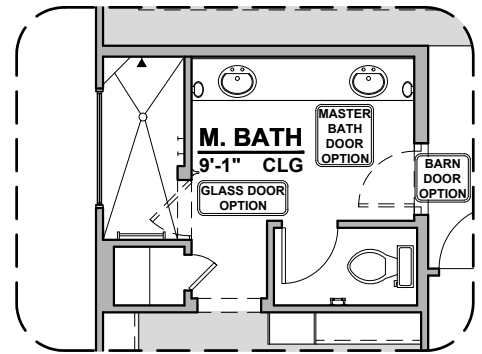

Deluxe Tile Shower