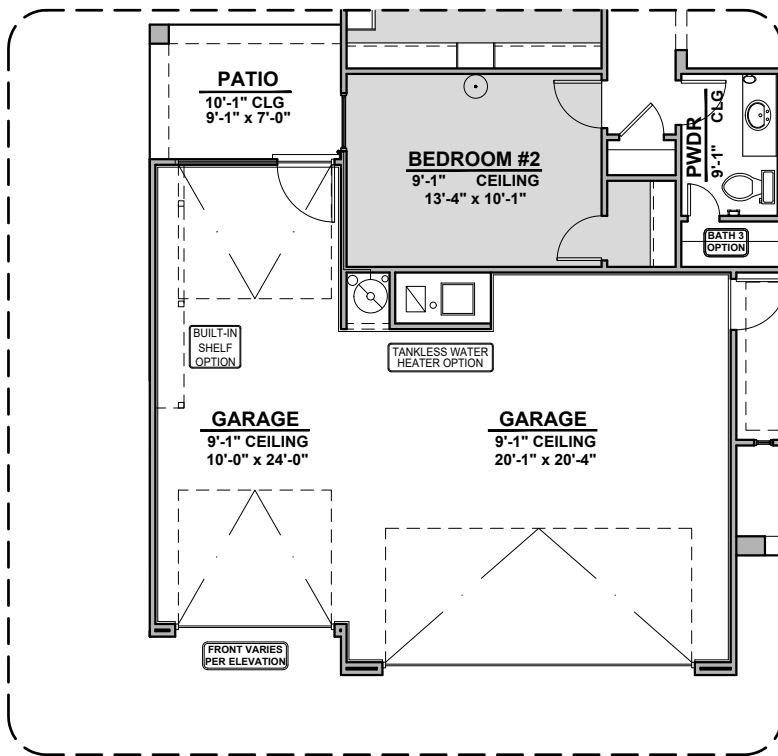

Ocotillo

2,373 Square Feet

Community: Red Hawk Estates

LOW VOLTAGE LEGEND	
LOGO	DESCRIPTION
	CABLE TV
	CAT 5 DATA

Garage Orientation: Left Right

SPANISH COLONIAL (A)

TUSCAN (B)

CONTEMPORARY (C)

Traditional FP

Contemporary FP

Laundry Cabinet w/ Sink

Barn Door

Ocotillo Options

2,373 Square Feet
Community: Red Hawk Estates

LOW VOLTAGE LEGEND	
LOGO	DESCRIPTION
	CABLE TV
	CAT 5 DATA

Guest Suite

Multi Gen

Ceiling Beam Treatment

Center Hinge
ILO Sliding
Glass Door

Gourmet Kitchen

Ocotillo Options

2,373 Square Feet
Community: Red Hawk Estates

LOW VOLTAGE LEGEND	
LOGO	DESCRIPTION
	CABLE TV
	CAT 5 DATA

Stacking Door ILO Standard Door

Stacking Door in Addition to Standard Door

Extended Patio

Outdoor Living

Ocotillo Options

2,373 Square Feet
Community: Red Hawk Estates

LOW VOLTAGE LEGEND	
LOGO	DESCRIPTION
	CABLE TV
	CAT 5 DATA