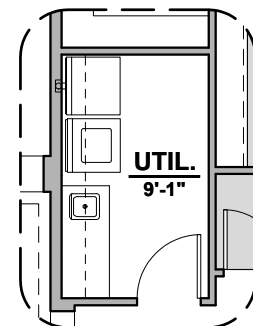

Traditional FP

Contemporary FP

Laundry Cabinet w/ Sink

Barn Door

Ocotillo Options

2,373 Square Feet
Community: Red Hawk Estates

LOW VOLTAGE LEGEND	
LOGO	DESCRIPTION
	CABLE TV
	CAT 5 DATA

Guest Suite