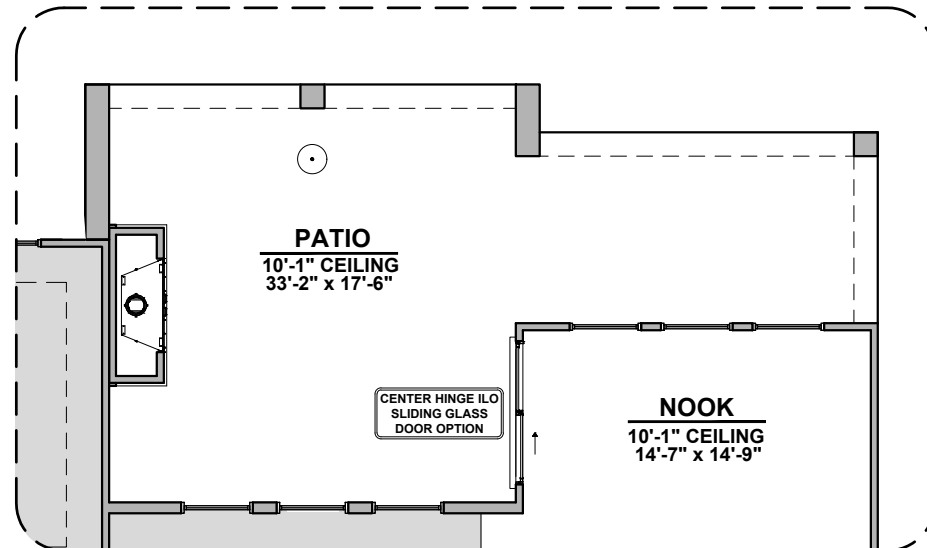

Traditional FP

Contemporary FP

Laundry Cabinet w/ Sink

Barn Door

Ocotillo Options

2,373 Square Feet
Community: Red Hawk Estates

LOW VOLTAGE LEGEND	
LOGO	DESCRIPTION
	CABLE TV
	CAT 5 DATA

Guest Suite

Multi Gen

Ceiling Beam Treatment

Center Hinge
ILO Sliding
Glass Door

Gourmet Kitchen

Ocotillo Options

2,373 Square Feet
Community: Red Hawk Estates

LOW VOLTAGE LEGEND	
LOGO	DESCRIPTION
	CABLE TV
	CAT 5 DATA

Stacking Door ILO Standard Door

Stacking Door in Addition to Standard Door

Extended Patio

Outdoor Living

Ocotillo Options

2,373 Square Feet
Community: Red Hawk Estates

LOW VOLTAGE LEGEND	
LOGO	DESCRIPTION
	CABLE TV
	CAT 5 DATA