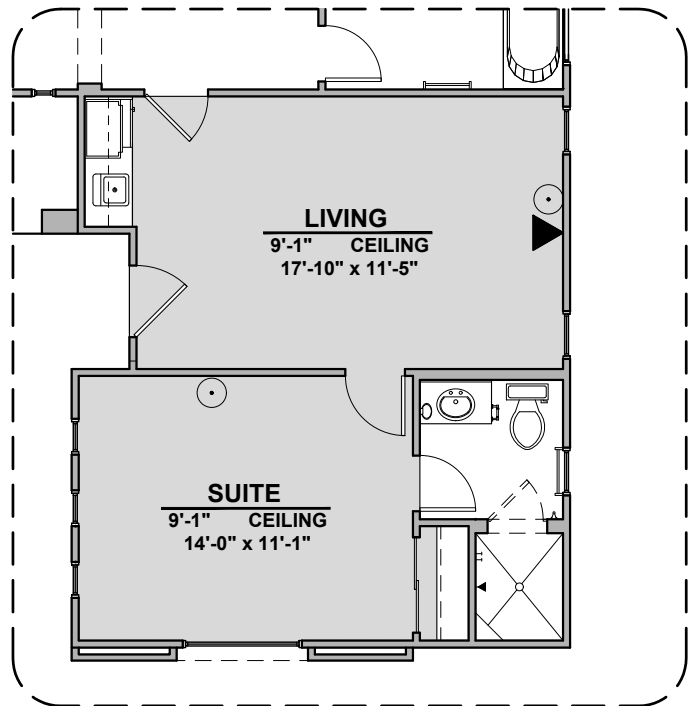

Traditional FP

Contemporary FP

Laundry Cabinet w/ Sink

Barn Door

Ocotillo Options

2,373 Square Feet
Community: Red Hawk Estates

LOW VOLTAGE LEGEND	
LOGO	DESCRIPTION
	CABLE TV
	CAT 5 DATA

Guest Suite

Multi Gen

Ceiling Beam Treatment

Center Hinge
ILO Sliding
Glass Door

Gourmet Kitchen

Ocotillo Options

2,373 Square Feet
Community: Red Hawk Estates

LOW VOLTAGE LEGEND	
LOGO	DESCRIPTION
	CABLE TV
	CAT 5 DATA

Stacking Door ILO Standard Door

Stacking Door in Addition to Standard Door

Extended Patio

Outdoor Living

Ocotillo Options

2,373 Square Feet
Community: Red Hawk Estates

LOW VOLTAGE LEGEND	
LOGO	DESCRIPTION
	CABLE TV
	CAT 5 DATA