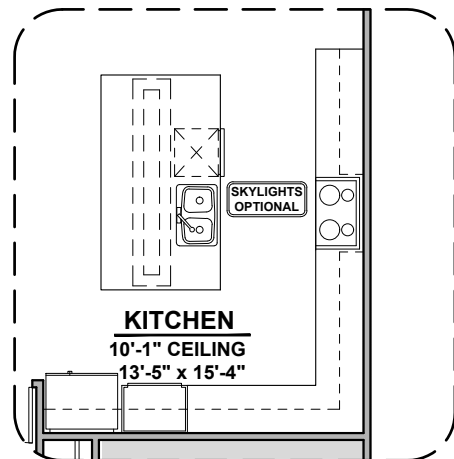

Traditional FP

Contemporary FP

Laundry Cabinet w/ Sink

Barn Door

Ocotillo Options

2,373 Square Feet
Community: Red Hawk Estates

LOW VOLTAGE LEGEND	
LOGO	DESCRIPTION
	CABLE TV
	CAT 5 DATA

Guest Suite

Multi Gen

Ceiling Beam Treatment

Center Hinge
ILO Sliding
Glass Door

Gourmet Kitchen

Ocotillo Options

2,373 Square Feet
Community: Red Hawk Estates

LOW VOLTAGE LEGEND	
LOGO	DESCRIPTION
	CABLE TV
	CAT 5 DATA

Stacking Door ILO Standard Door

Stacking Door in Addition to Standard Door

Extended Patio

Outdoor Living

Ocotillo Options

2,373 Square Feet
Community: Red Hawk Estates

LOW VOLTAGE LEGEND	
LOGO	DESCRIPTION
	CABLE TV
	CAT 5 DATA