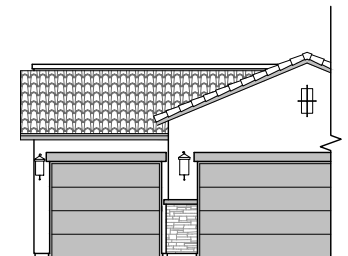

4CG TUSCAN (B)