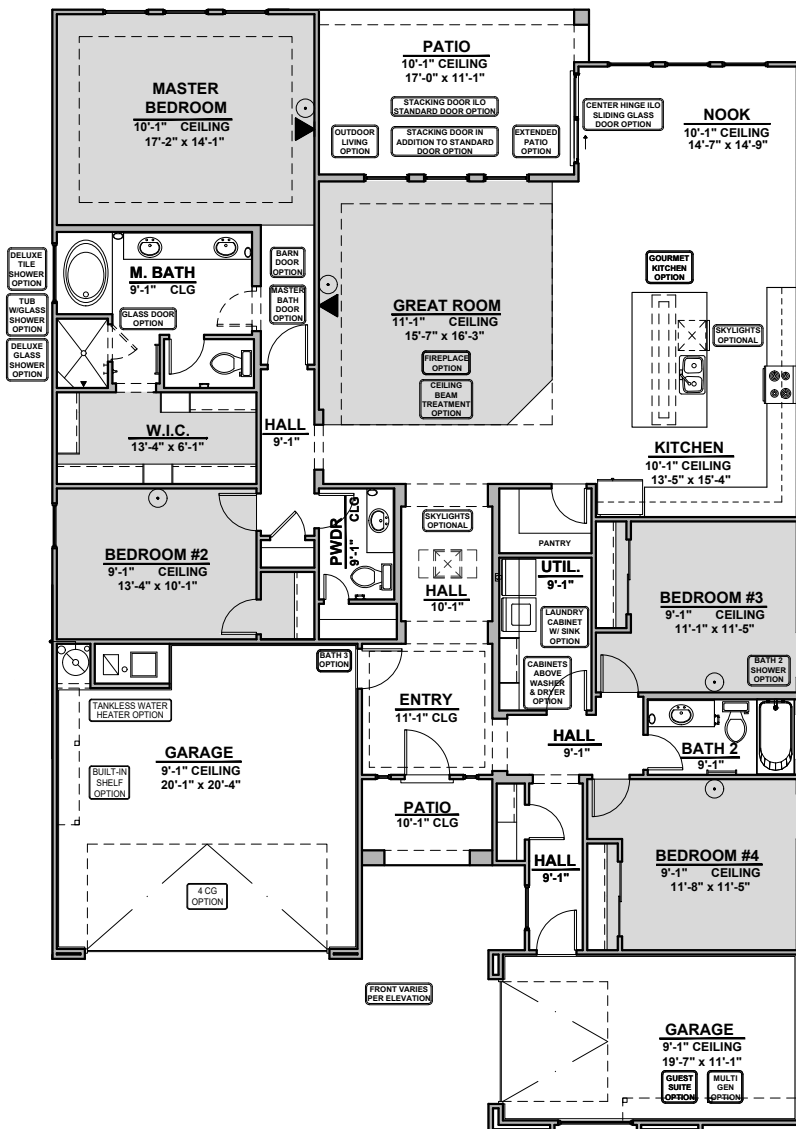

Ocotillo

2,373 Square Feet

Community: Red Hawk Estates

LOW VOLTAGE LEGEND	
LOGO	DESCRIPTION
	CABLE TV
	CAT 5 DATA

Garage Orientation: Left Right

SPANISH COLONIAL (A)

TUSCAN (B)

CONTEMPORARY (C)

ANDALUSIAN (D)

- Home is complete and accepted as built. _____
- Home construction is in process, buyer accepts all option locations. _____

Ocotillo Options

2,373 Square Feet
Community: Red Hawk Estates

LOW VOLTAGE LEGEND	
LOGO	DESCRIPTION
	CABLE TV
	CAT 5 DATA

Deluxe Glass Shower

Tub w/ Glass Shower

Deluxe Tile Shower

Bath 3

Bath 3 Shower

Bath 2 Shower

Tankless Water Heater

Fireplace

Traditional FP

Contemporary FP

Laundry Cabinet w/ Sink

Barn Door

Ocotillo Options

2,373 Square Feet
Community: Red Hawk Estates

LOW VOLTAGE LEGEND	
LOGO	DESCRIPTION
	CABLE TV
	CAT 5 DATA

Guest Suite