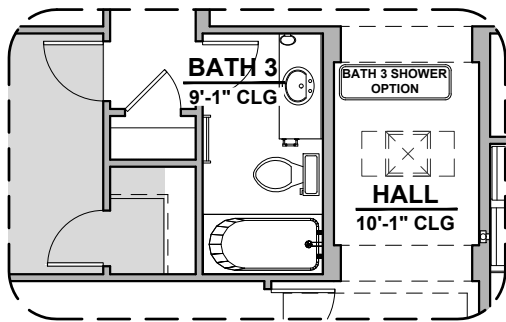

Ocotillo Options

2,373 Square Feet
Community: Red Hawk Estates

LOW VOLTAGE LEGEND	
LOGO	DESCRIPTION
	CABLE TV
	CAT 5 DATA

Bath 3