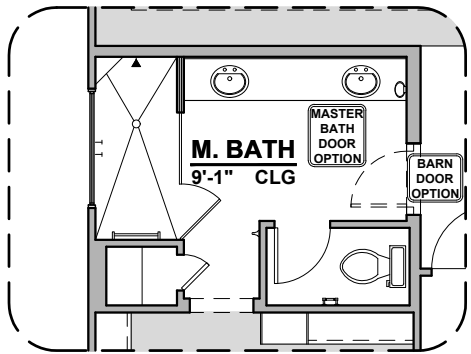

Ocotillo Options

2,373 Square Feet
Community: Red Hawk Estates

LOW VOLTAGE LEGEND	
LOGO	DESCRIPTION
	CABLE TV
	CAT 5 DATA

Deluxe Glass Shower