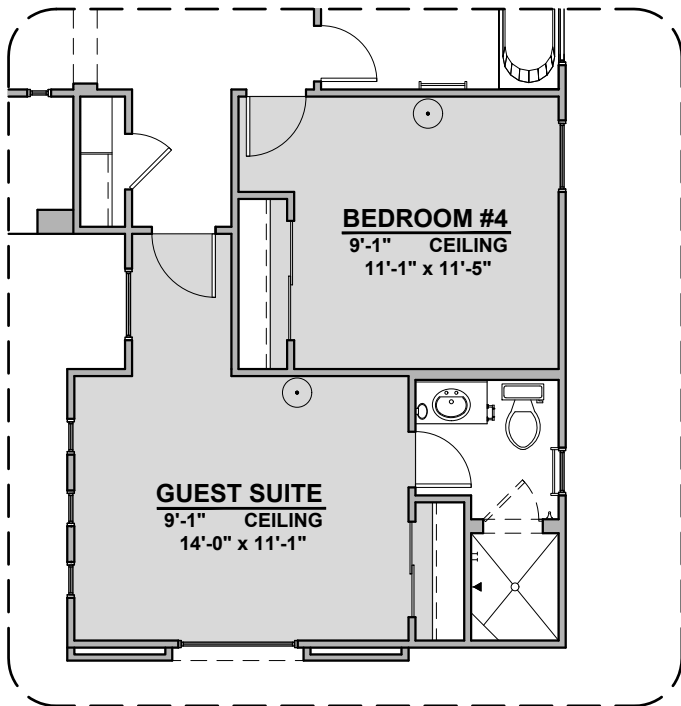

Traditional FP

Contemporary FP

Laundry Cabinet w/ Sink

Barn Door

Ocotillo Options

2,373 Square Feet
Community: Red Hawk Estates

LOW VOLTAGE LEGEND	
LOGO	DESCRIPTION
	CABLE TV
	CAT 5 DATA

Guest Suite

Multi Gen

Ceiling Beam Treatment

Center Hinge
ILO Sliding
Glass Door

Gourmet Kitchen

Ocotillo Options

2,373 Square Feet
Community: Red Hawk Estates

LOW VOLTAGE LEGEND	
LOGO	DESCRIPTION
	CABLE TV
	CAT 5 DATA

Stacking Door ILO Standard Door

Stacking Door in Addition to Standard Door

Extended Patio

Outdoor Living

Ocotillo Options

2,373 Square Feet
Community: Red Hawk Estates

LOW VOLTAGE LEGEND	
LOGO	DESCRIPTION
	CABLE TV
	CAT 5 DATA