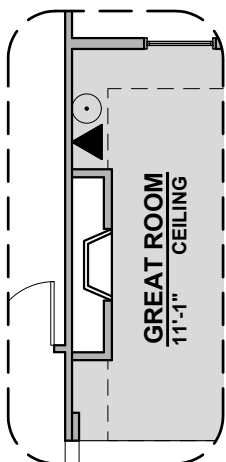

Ocotillo Options

2,373 Square Feet
Community: Red Hawk Estates

LOW VOLTAGE LEGEND	
LOGO	DESCRIPTION
	CABLE TV
	CAT 5 DATA

Fireplace