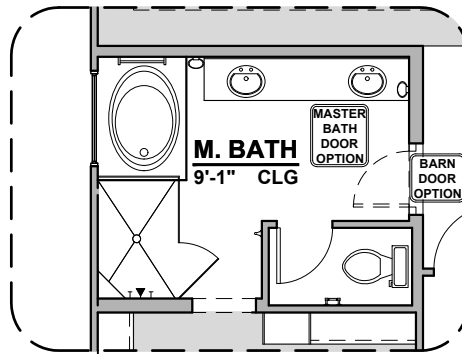

Deluxe Glass Shower

Tub w/ Glass Shower

Deluxe Tile Shower

Bath 3

Bath 3 Shower

Bath 2 Shower

Tankless Water Heater

Fireplace

Traditional FP

Contemporary FP

Laundry Cabinet w/ Sink

Barn Door

Ocotillo Options

2,373 Square Feet
Community: Red Hawk Estates

LOW VOLTAGE LEGEND	
LOGO	DESCRIPTION
	CABLE TV
	CAT 5 DATA

Guest Suite