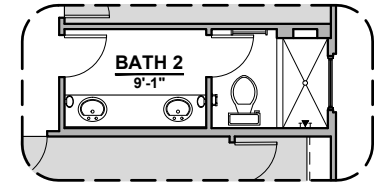

Tankless Water Heater

Stacking Door In Addition To Standard Door

Stacking Door I/O Standard Door

Master Bedroom Patio

Lincoln Options

3,010 Square Feet
Community: Red Hawk Estates

LOW VOLTAGE LEGEND	
LOGO	DESCRIPTION
	CABLE TV
	CAT 5 DATA

Study

Fireplace

**72" Contemporary
Fireplace**

**42" Contemporary
Fireplace**

Bath 2 Shower

**Gourmet
Kitchen**

Tech Center

Bath 3

Ceiling Beam Treatment

Tub w/ Tile Shower

Wet Bar

**Bath 3
Shower**

Tub w/ Glass Shower