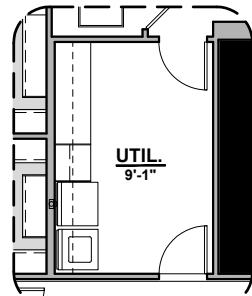

Lincoln Options

3,010 Square Feet

Community: Red Hawk Estates

LOW VOLTAGE LEGEND	
LOGO	DESCRIPTION
	CABLE TV
	CAT 5 DATA

Drop Zone