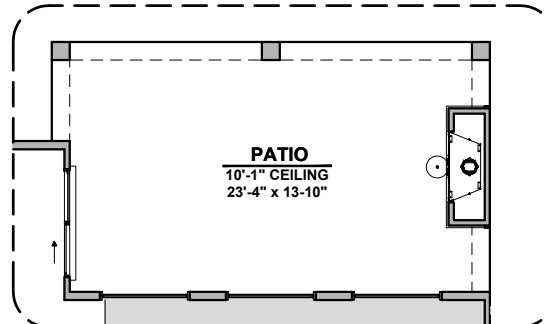

Outdoor Living