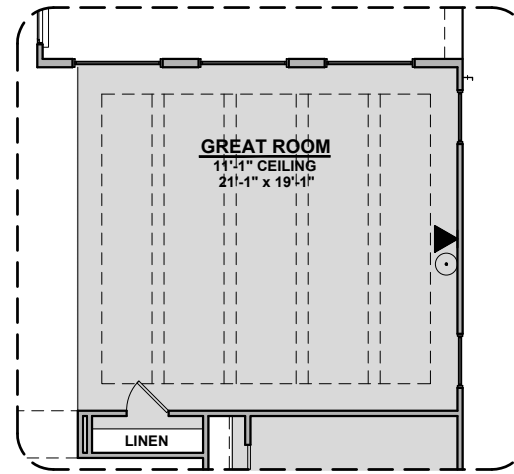

Tankless Water Heater

Stacking Door In Addition To Standard Door

Stacking Door I/O Standard Door

Master Bedroom Patio

Lincoln Options

3,010 Square Feet
Community: Red Hawk Estates

LOW VOLTAGE LEGEND	
LOGO	DESCRIPTION
	CABLE TV
	CAT 5 DATA

Study

Fireplace

**72" Contemporary
Fireplace**

**42" Contemporary
Fireplace**

Bath 2 Shower

**Gourmet
Kitchen**

Tech Center

Bath 3