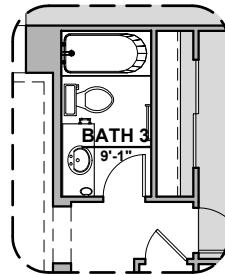

Tankless Water Heater

Stacking Door In Addition To Standard Door

Stacking Door I/O Standard Door

Master Bedroom Patio

Lincoln Options

3,010 Square Feet
Community: Red Hawk Estates

LOW VOLTAGE LEGEND	
LOGO	DESCRIPTION
	CABLE TV
	CAT 5 DATA

Study

Fireplace

**72" Contemporary
Fireplace**

**42" Contemporary
Fireplace**

Bath 2 Shower

**Gourmet
Kitchen**

Tech Center

Bath 3

Ceiling Beam Treatment

Tub w/ Tile Shower

Wet Bar

**Bath 3
Shower**

Tub w/ Glass Shower