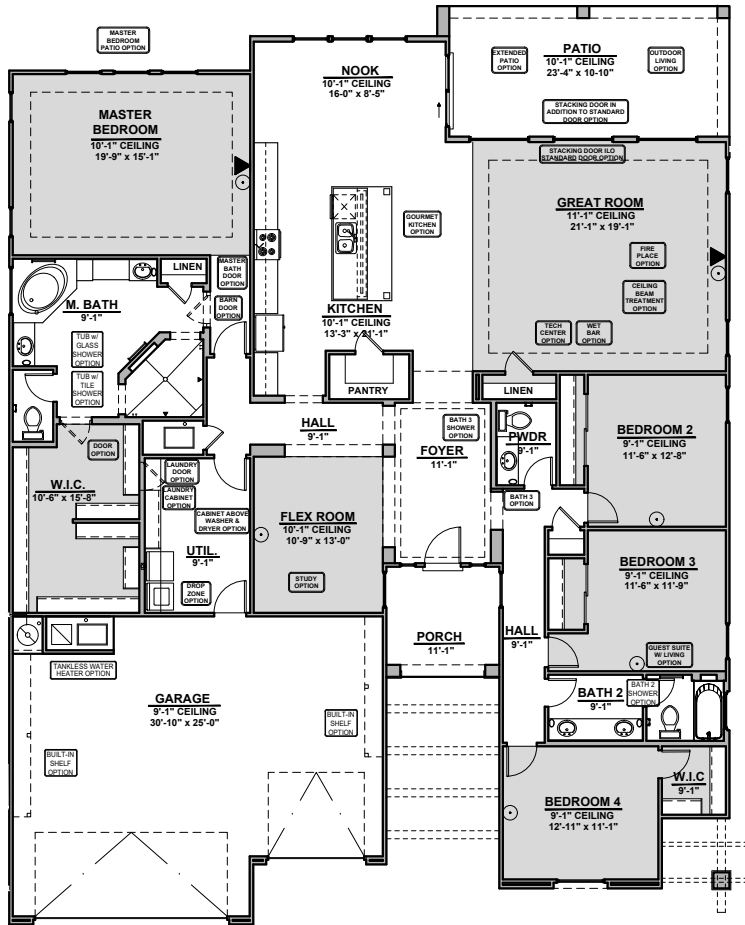

Lincoln

3,010 Square Feet

Community: Red Hawk Estates

LOW VOLTAGE LEGEND	
LOGO	DESCRIPTION
	CABLE TV
	CAT 5 DATA

Spanish (A)

Tuscan (B)

Contemporary (C)

Andalusian (D)

Garage Orientation: Left Right

Home is complete and accepted as built. _____

Home construction is in process, buyer accepts all option locations. _____

Lincoln Options

3,010 Square Feet

Community: Red Hawk Estates

LOW VOLTAGE LEGEND	
LOGO	DESCRIPTION
	CABLE TV
	CAT 5 DATA

Guest Suite w/ Living

Laundry Cabinet

Drop Zone

Laundry Door

Extended Patio

Outdoor Living

Barn Door

Tankless Water Heater

Stacking Door In Addition To Standard Door

Stacking Door I/O Standard Door

Master Bedroom Patio

Lincoln Options

3,010 Square Feet
Community: Red Hawk Estates

LOW VOLTAGE LEGEND	
LOGO	DESCRIPTION
	CABLE TV
	CAT 5 DATA