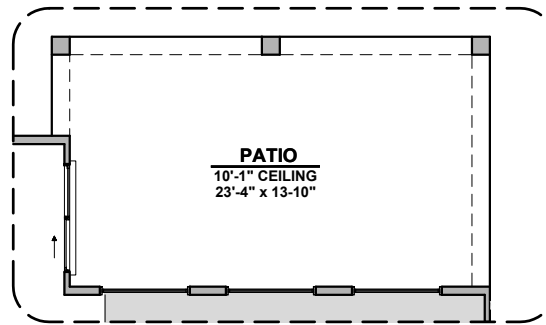

LOW VOLTAGE LEGEND	
LOGO	DESCRIPTION
	CABLE TV
	CAT 5 DATA

Guest Suite w/ Living

Laundry Cabinet

Drop Zone

Laundry Door

Extended Patio

Outdoor Living

Barn Door

Tankless Water Heater

Stacking Door In Addition To Standard Door

Stacking Door I/O Standard Door

Master Bedroom Patio

Lincoln Options

3,010 Square Feet
Community: Red Hawk Estates

LOW VOLTAGE LEGEND	
LOGO	DESCRIPTION
	CABLE TV
	CAT 5 DATA