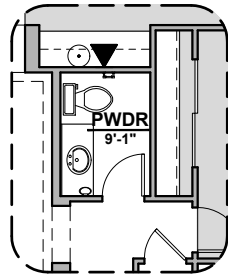

Tankless Water Heater

Stacking Door In Addition To Standard Door

Stacking Door I/O Standard Door

Master Bedroom Patio

Lincoln Options

3,010 Square Feet
Community: Red Hawk Estates

LOW VOLTAGE LEGEND	
LOGO	DESCRIPTION
	CABLE TV
	CAT 5 DATA

Study

Fireplace

**72" Contemporary
Fireplace**

**42" Contemporary
Fireplace**

Bath 2 Shower

**Gourmet
Kitchen**

Tech Center

Bath 3