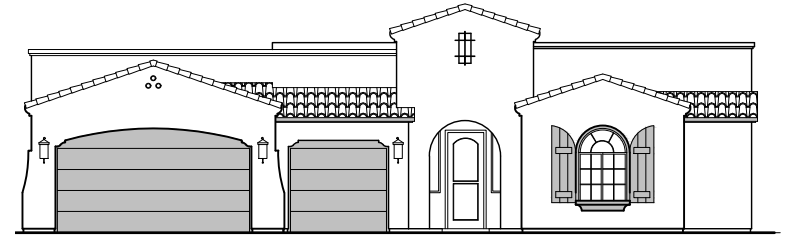

Lincoln

3,010 Square Feet

Community: Red Hawk Estates

LOW VOLTAGE LEGEND	
LOGO	DESCRIPTION
	CABLE TV
	CAT 5 DATA

Spanish (A)

Tuscan (B)

Contemporary (C)

Andalusian (D)

Garage Orientation: Left Right

Home is complete and accepted as built. _____

Home construction is in process, buyer accepts all option locations. _____

Lincoln Options

3,010 Square Feet

Community: Red Hawk Estates