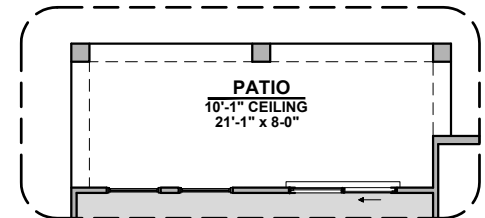

Tankless Water Heater

Stacking Door In Addition To Standard Door

Stacking Door I/O Standard Door

Master Bedroom Patio

Lincoln Options

3,010 Square Feet
Community: Red Hawk Estates

LOW VOLTAGE LEGEND	
LOGO	DESCRIPTION
	CABLE TV
	CAT 5 DATA