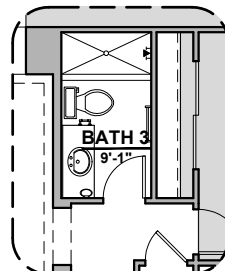

Tankless Water Heater

Stacking Door In Addition To Standard Door

Stacking Door I/O Standard Door

Master Bedroom Patio

Lincoln Options

3,010 Square Feet
Community: Red Hawk Estates

LOW VOLTAGE LEGEND	
LOGO	DESCRIPTION
	CABLE TV
	CAT 5 DATA

Study

Fireplace

**72" Contemporary
Fireplace**

**42" Contemporary
Fireplace**

Bath 2 Shower

**Gourmet
Kitchen**

Tech Center

Bath 3

Ceiling Beam Treatment

Tub w/ Tile Shower

Wet Bar

**Bath 3
Shower**

Tub w/ Glass Shower