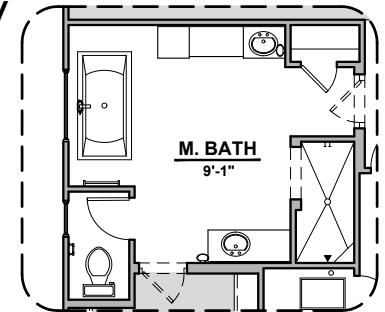

Tankless Water Heater

Stacking Door In Addition To Standard Door

Stacking Door I/O Standard Door

Master Bedroom Patio

Lincoln Options

3,010 Square Feet
Community: Red Hawk Estates

LOW VOLTAGE LEGEND	
LOGO	DESCRIPTION
	CABLE TV
	CAT 5 DATA

Study

Fireplace

**72" Contemporary
Fireplace**

**42" Contemporary
Fireplace**

Bath 2 Shower

**Gourmet
Kitchen**

Tech Center

Bath 3

Ceiling Beam Treatment

Tub w/ Tile Shower

Wet Bar

**Bath 3
Shower**

Tub w/ Glass Shower