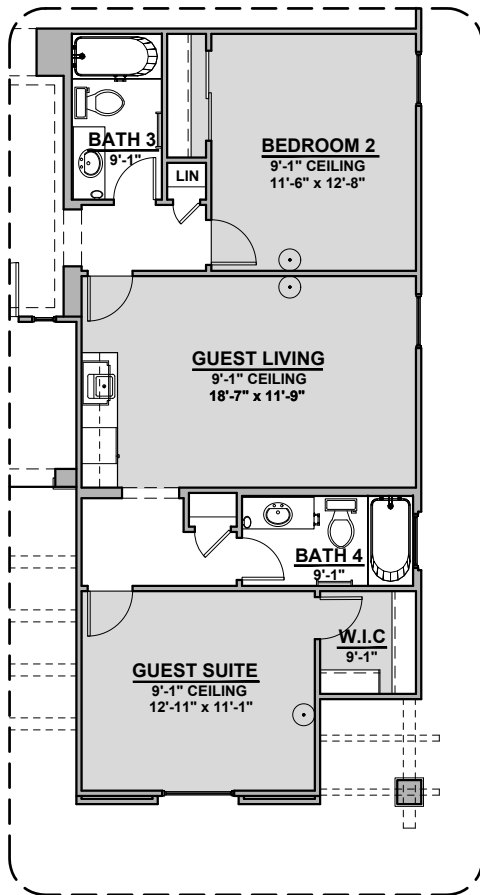

Garage Orientation: Left Right

Home is complete and accepted as built. _____

Home construction is in process, buyer accepts all option locations. _____

Lincoln Options

3,010 Square Feet

Community: Red Hawk Estates

LOW VOLTAGE LEGEND	
LOGO	DESCRIPTION
	CABLE TV
	CAT 5 DATA

Guest Suite w/ Living

Laundry Cabinet

Drop Zone

Laundry Door

Extended Patio

Outdoor Living

Barn Door

Tankless Water Heater

Stacking Door In Addition To Standard Door

Stacking Door I/O Standard Door

Master Bedroom Patio

Lincoln Options

3,010 Square Feet
Community: Red Hawk Estates

LOW VOLTAGE LEGEND	
LOGO	DESCRIPTION
	CABLE TV
	CAT 5 DATA

Study

Fireplace

**72" Contemporary
Fireplace**

**42" Contemporary
Fireplace**

Bath 2 Shower

**Gourmet
Kitchen**

Tech Center

Bath 3