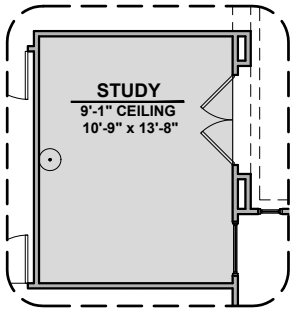

Tankless Water Heater

Stacking Door In Addition To Standard Door

Stacking Door I/O Standard Door

Master Bedroom Patio

Lincoln Options

3,010 Square Feet
Community: Red Hawk Estates

LOW VOLTAGE LEGEND	
LOGO	DESCRIPTION
	CABLE TV
	CAT 5 DATA

Study

Fireplace

**72" Contemporary
Fireplace**

**42" Contemporary
Fireplace**

Bath 2 Shower

**Gourmet
Kitchen**

Tech Center

Bath 3