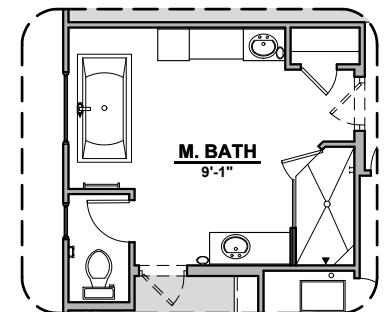

Study

Fireplace

**72" Contemporary
Fireplace**

**42" Contemporary
Fireplace**

Bath 2 Shower

**Gourmet
Kitchen**

Tech Center

Bath 3

Ceiling Beam Treatment

Tub w/ Tile Shower

Wet Bar

**Bath 3
Shower**

Tub w/ Glass Shower