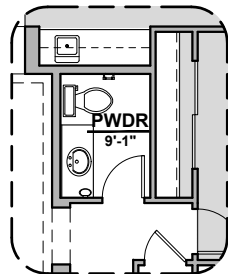

Lincoln Options

3,010 Square Feet
Community: Red Hawk Estates

LOW VOLTAGE LEGEND	
LOGO	DESCRIPTION
	CABLE TV
	CAT 5 DATA

Wet Bar