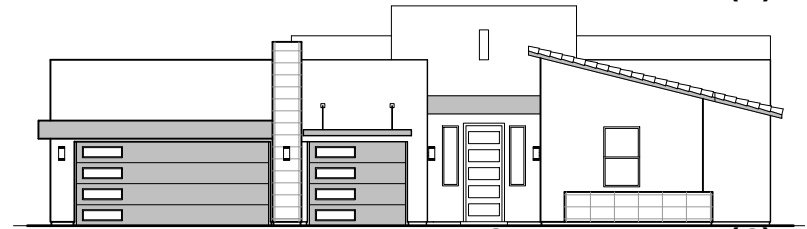

Lincoln

3,010 Square Feet

Community: Red Hawk Estates

LOW VOLTAGE LEGEND	
LOGO	DESCRIPTION
	CABLE TV
	CAT 5 DATA

Spanish (A)

Tuscan (B)

Contemporary (C)

Andalusian (D)

Garage Orientation: Left Right

Home is complete and accepted as built. _____

Home construction is in process, buyer accepts all option locations. _____

Lincoln Options

3,010 Square Feet

Community: Red Hawk Estates

Tankless Water Heater

Stacking Door In Addition To Standard Door

Stacking Door I/O Standard Door

Master Bedroom Patio

Lincoln Options

3,010 Square Feet
Community: Red Hawk Estates

LOW VOLTAGE LEGEND	
LOGO	DESCRIPTION
	CABLE TV
	CAT 5 DATA