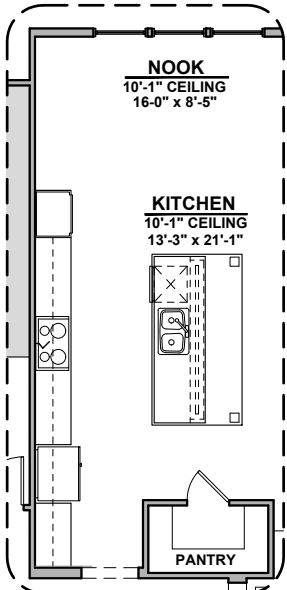

LOW VOLTAGE LEGEND	
LOGO	DESCRIPTION
	CABLE TV
	CAT 5 DATA

Guest Suite w/ Living

Laundry Cabinet

Drop Zone

Laundry Door

Extended Patio

Outdoor Living

Barn Door

Tankless Water Heater

Stacking Door In Addition To Standard Door

Stacking Door I/O Standard Door

Master Bedroom Patio

Lincoln Options

3,010 Square Feet
Community: Red Hawk Estates

LOW VOLTAGE LEGEND	
LOGO	DESCRIPTION
	CABLE TV
	CAT 5 DATA

Study

Fireplace

**72" Contemporary
Fireplace**

**42" Contemporary
Fireplace**

Bath 2 Shower

**Gourmet
Kitchen**

Tech Center

Bath 3