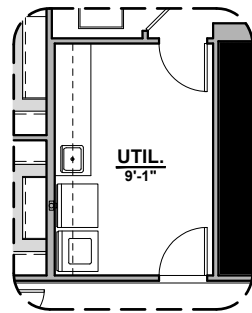

Laundry Cabinet