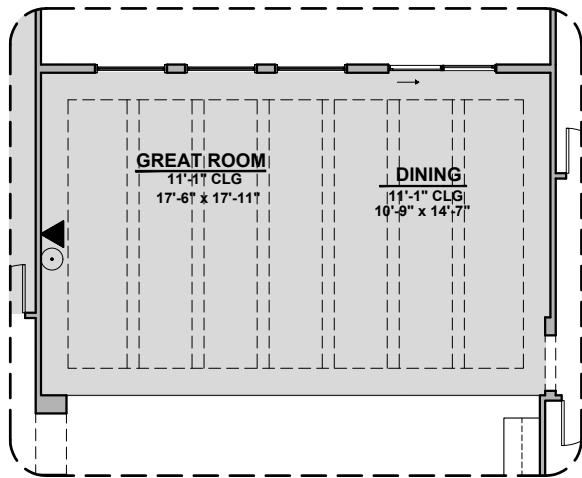

Tankless Water Heater

Bath 2 Shower

Bath 3 Shower

Butlers Pantry

Grant Options

3,627 Square Feet

Community: Red Hawk Estates

LOW VOLTAGE LEGEND	
LOGO	DESCRIPTION
	CABLE TV
	CAT 5 DATA

Ceiling Beam Treatment

Gourmet Kitchen

Laundry Door

Drop Zone

Laundry Cabinet w/ Sink

Fireplace

72" Contemporary Fireplace

42" Contemporary Fireplace