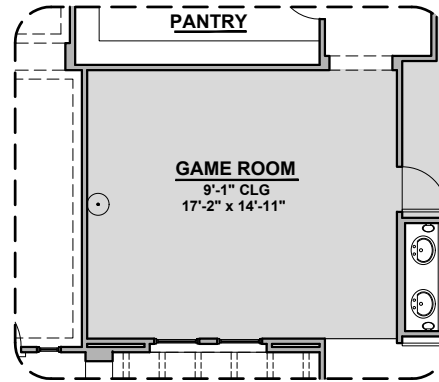

LOW VOLTAGE LEGEND	
LOGO	DESCRIPTION
	CABLE TV
	CAT 5 DATA

Extended Patio

Game Room

Study

BedRoom 6

Outdoor Living

Stacking Door In Addition To Standard Door

Stacking Door ILO Standard Door