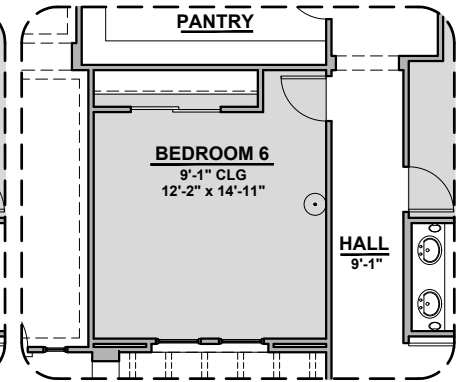

LOW VOLTAGE LEGEND	
LOGO	DESCRIPTION
	CABLE TV
	CAT 5 DATA

Extended Patio

Game Room

Study

BedRoom 6

Outdoor Living

Stacking Door In Addition To Standard Door

Stacking Door ILO Standard Door

Tankless Water Heater

Bath 2 Shower

Bath 3 Shower

Butlers Pantry

Grant Options

3,627 Square Feet

Community: Red Hawk Estates

LOW VOLTAGE LEGEND	
LOGO	DESCRIPTION
	CABLE TV
	CAT 5 DATA