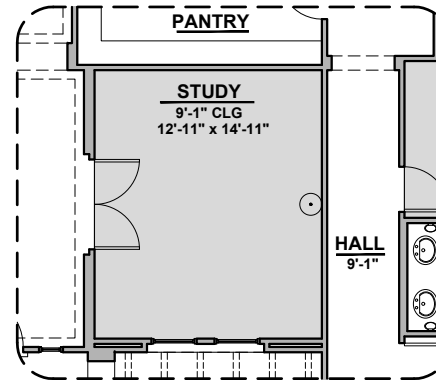

Garage Orientation: Left Right

Home is complete and accepted as built. _____

Home construction is in process, buyer accepts all option locations. _____

Grant Options

3,627 Square Feet

Community: Red Hawk Estates

LOW VOLTAGE LEGEND	
LOGO	DESCRIPTION
	CABLE TV
	CAT 5 DATA

Extended Patio

Game Room

Study

BedRoom 6

Outdoor Living

Stacking Door In Addition To Standard Door

Stacking Door ILO Standard Door

Tankless Water Heater

Bath 2 Shower

Bath 3 Shower

Butlers Pantry

Grant Options

3,627 Square Feet

Community: Red Hawk Estates

LOW VOLTAGE LEGEND	
LOGO	DESCRIPTION
	CABLE TV
	CAT 5 DATA