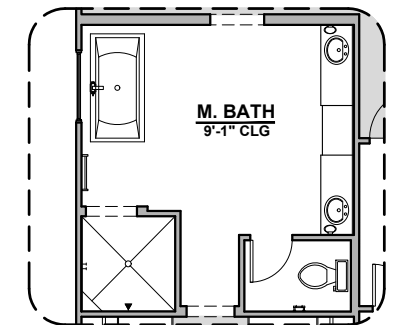

Ceiling Beam Treatment

Gourmet Kitchen

Laundry Door

Drop Zone

Laundry Cabinet w/ Sink

Fireplace

72" Contemporary Fireplace

42" Contemporary Fireplace

Barn Door

Tub w/ Glass Shower

Tub w/ Tile Shower