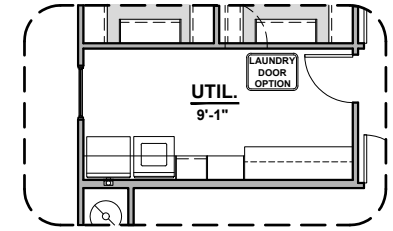

Grant Options

3,627 Square Feet

Community: Red Hawk Estates

LOW VOLTAGE LEGEND	
LOGO	DESCRIPTION
	CABLE TV
	CAT 5 DATA

Drop Zone