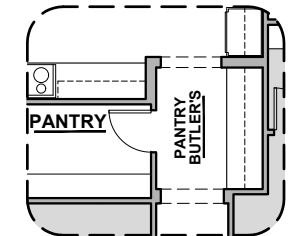

LOW VOLTAGE LEGEND	
LOGO	DESCRIPTION
	CABLE TV
	CAT 5 DATA

Extended Patio

Game Room

Study

BedRoom 6

Outdoor Living

Stacking Door In Addition To Standard Door

Stacking Door ILO Standard Door

Tankless Water Heater

Bath 2 Shower

Bath 3 Shower

Butlers Pantry

Grant Options

3,627 Square Feet

Community: Red Hawk Estates

LOW VOLTAGE LEGEND	
LOGO	DESCRIPTION
	CABLE TV
	CAT 5 DATA