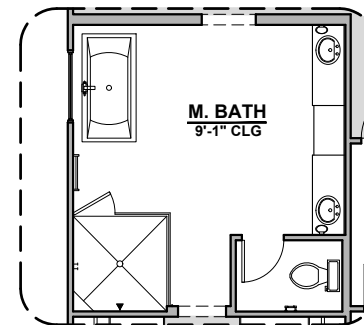

Tub w/ Glass Shower