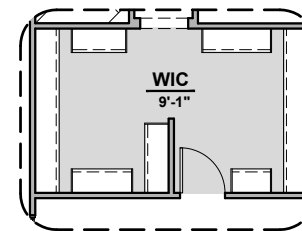

Laundry Door