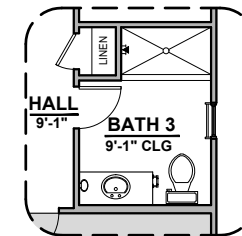

LOW VOLTAGE LEGEND	
LOGO	DESCRIPTION
	CABLE TV
	CAT 5 DATA

Extended Patio

Game Room

Study

BedRoom 6

Outdoor Living

Stacking Door In Addition To Standard Door

Stacking Door ILO Standard Door

Tankless Water Heater

Bath 2 Shower

Bath 3 Shower

Butlers Pantry

Grant Options

3,627 Square Feet

Community: Red Hawk Estates

LOW VOLTAGE LEGEND	
LOGO	DESCRIPTION
	CABLE TV
	CAT 5 DATA