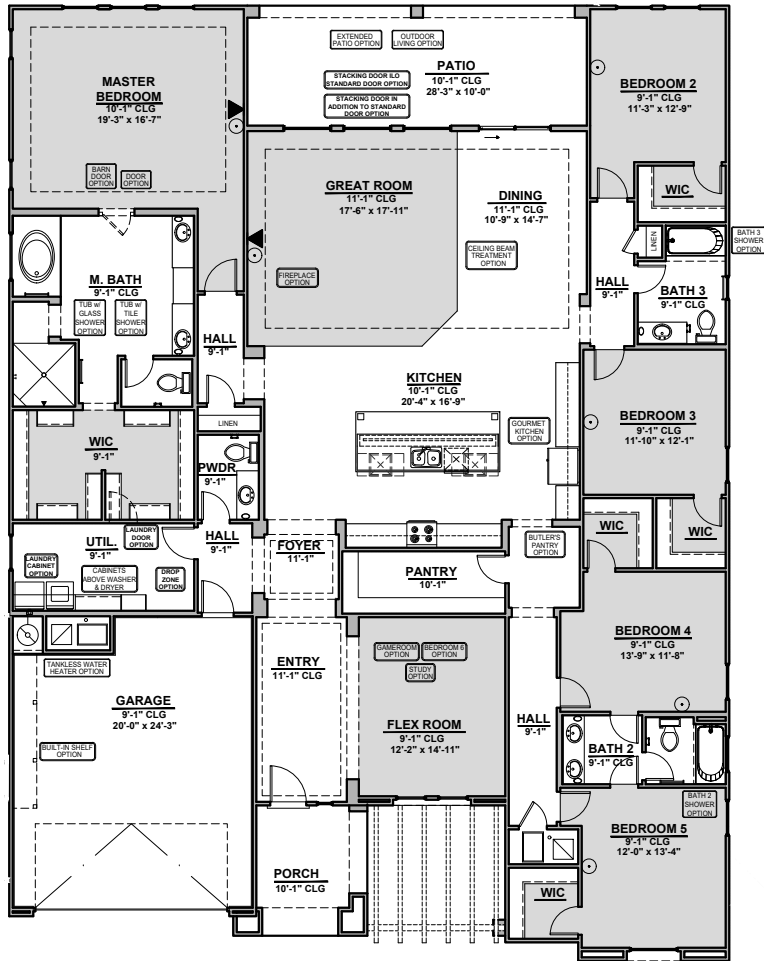

Grant

3,627 Square Feet

Community: Red Hawk Estates

LOW VOLTAGE LEGEND	
LOGO	DESCRIPTION
	CABLE TV
	CAT 5 DATA

Spanish (A)

Tuscan (B)

Contemporary (C)

Andalusian (D)

Garage Orientation: Left Right

Home is complete and accepted as built. _____

Home construction is in process, buyer accepts all option locations. _____

Grant Options

3,627 Square Feet

Community: Red Hawk Estates

LOW VOLTAGE LEGEND	
LOGO	DESCRIPTION
	CABLE TV
	CAT 5 DATA

Extended Patio

Game Room

Study

BedRoom 6

Outdoor Living

Stacking Door In Addition To Standard Door

Stacking Door ILO Standard Door

Tankless Water Heater

Bath 2 Shower

Bath 3 Shower

Butlers Pantry

Grant Options

3,627 Square Feet

Community: Red Hawk Estates

LOW VOLTAGE LEGEND	
LOGO	DESCRIPTION
	CABLE TV
	CAT 5 DATA