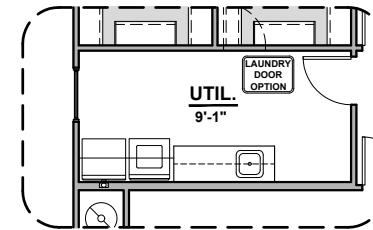

Ceiling Beam Treatment

Gourmet Kitchen

Laundry Door

Drop Zone

Laundry Cabinet w/ Sink

Fireplace

72" Contemporary Fireplace

42" Contemporary Fireplace