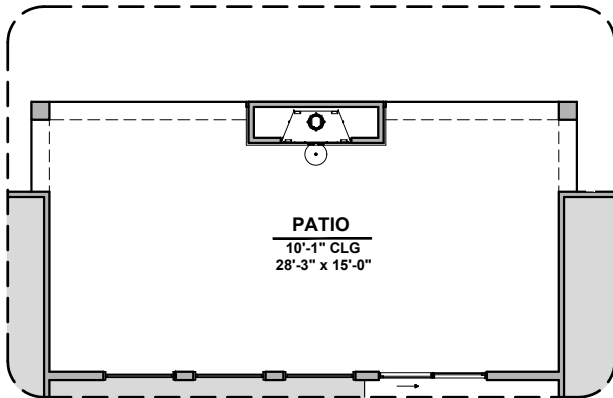

LOW VOLTAGE LEGEND	
LOGO	DESCRIPTION
	CABLE TV
	CAT 5 DATA

Extended Patio

Game Room

Study

BedRoom 6

Outdoor Living

Stacking Door In Addition To Standard Door

Stacking Door ILO Standard Door

Tankless Water Heater

Bath 2 Shower

Bath 3 Shower

Butlers Pantry

Grant Options

3,627 Square Feet

Community: Red Hawk Estates

LOW VOLTAGE LEGEND	
LOGO	DESCRIPTION
	CABLE TV
	CAT 5 DATA