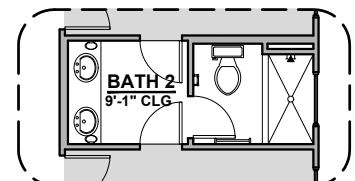

LOW VOLTAGE LEGEND	
LOGO	DESCRIPTION
	CABLE TV
	CAT 5 DATA

Extended Patio

Game Room

Study

BedRoom 6

Outdoor Living

Stacking Door In Addition To Standard Door

Stacking Door ILO Standard Door

Tankless Water Heater

Bath 2 Shower

Bath 3 Shower

Butlers Pantry

Grant Options

3,627 Square Feet

Community: Red Hawk Estates

LOW VOLTAGE LEGEND	
LOGO	DESCRIPTION
	CABLE TV
	CAT 5 DATA