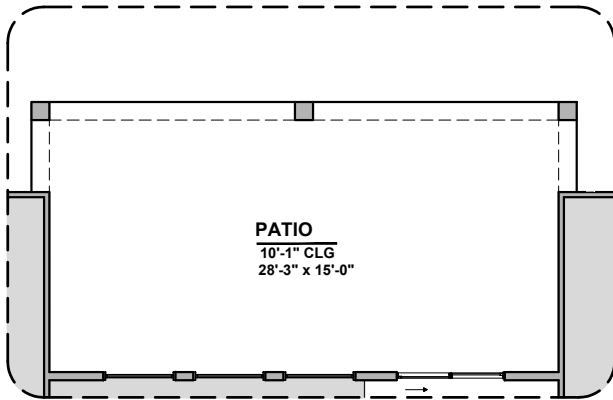

LOW VOLTAGE LEGEND	
LOGO	DESCRIPTION
	CABLE TV
	CAT 5 DATA

Extended Patio

Game Room

Study

BedRoom 6

Outdoor Living

Stacking Door In Addition To Standard Door

Stacking Door ILO Standard Door

Tankless Water Heater

Bath 2 Shower

Bath 3 Shower

Butlers Pantry

Grant Options

3,627 Square Feet

Community: Red Hawk Estates

LOW VOLTAGE LEGEND	
LOGO	DESCRIPTION
	CABLE TV
	CAT 5 DATA