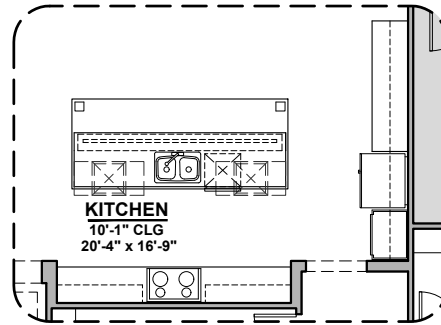

Gourmet Kitchen