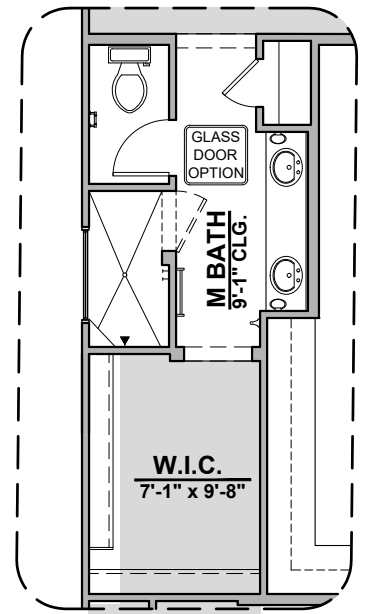

Contemporary Fireplace

Tub w/ Glass Shower

DELUXE GLASS SHOWER OPTION  
1/4" = 1'-0"

Deluxe Glass Shower

DELUXE TILE SHOWER OPTION  
1/4" = 1'-0"

Deluxe Tile Shower

# Capitan Options

2,675 Square Feet

Community: Paseos Del Este 5

LOW VOLTAGE LEGEND	
LOGO	DESCRIPTION
	CABLE TV
	CAT 5 DATA

**Tankless Water Heater**

**Barn Door**

**Gourmet Kitchen**

**Bath 3**

**Bedroom 6 w/ Bath 3**

**Study ILO Loft**

**Bedroom 5 ILO Loft**