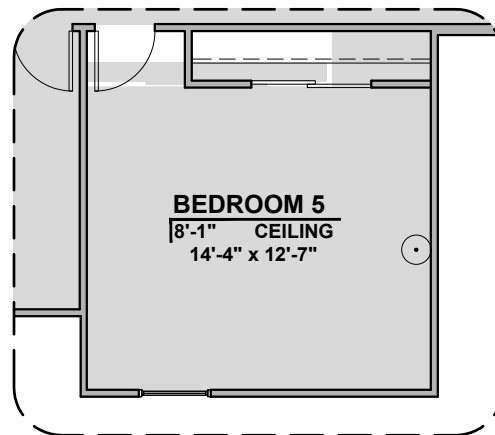

Contemporary Fireplace

Tub w/ Glass Shower

DELUXE GLASS SHOWER OPTION  
1/4" = 1'-0"

Deluxe Glass Shower

DELUXE TILE SHOWER OPTION  
1/4" = 1'-0"

Deluxe Tile Shower

**Bedroom 6 w/ Bath 3**

**Study ILO Loft**

**Bedroom 5 ILO Loft**