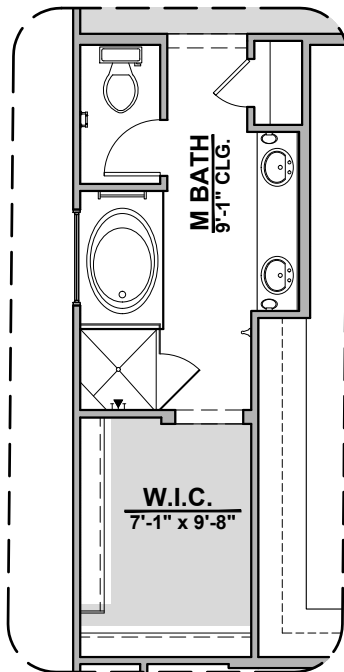

# Capitan

2,675 Square Feet  
Community: Paseos Del Este 5

LOW VOLTAGE LEGEND	
LOGO	DESCRIPTION
	CABLE TV
	CAT 5 DATA

Garage Orientation:  Left  Right

Home is complete and accepted as built. \_\_\_\_\_

Home construction is in process, buyer accepts all option locations. \_\_\_\_\_

# Capitan Elevations

2,675 Square Feet  
Community: Paseos Del Este 5

**Tuscan (B)**

**Spanish Colonial (A)**

# Capitan Options

2,675 Square Feet

Community: Paseos Del Este 5

LOW VOLTAGE LEGEND	
LOGO	DESCRIPTION
	CABLE TV
	CAT 5 DATA

Fireplace

Center Hinge Glass Door

Stacking Door ILO Standard Door

Traditional Fireplace

Contemporary Fireplace

Tub w/ Glass Shower

DELUXE GLASS SHOWER OPTION  
1/4" = 1'-0"

Deluxe Glass Shower

DELUXE TILE SHOWER OPTION  
1/4" = 1'-0"

Deluxe Tile Shower