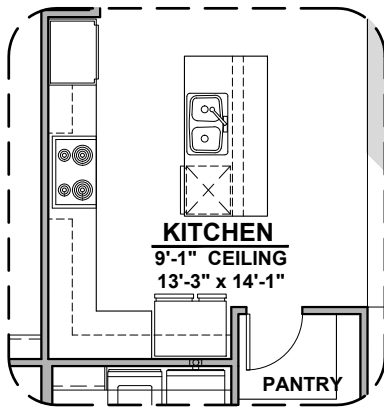

# Capitan Options

2,675 Square Feet

Community: Paseos Del Este 5

LOW VOLTAGE LEGEND	
LOGO	DESCRIPTION
	CABLE TV
	CAT 5 DATA

**Tankless Water Heater**

**Barn Door**

**Gourmet Kitchen**

**Bath 3**

**Bedroom 6 w/ Bath 3**

**Study ILO Loft**

**Bedroom 5 ILO Loft**