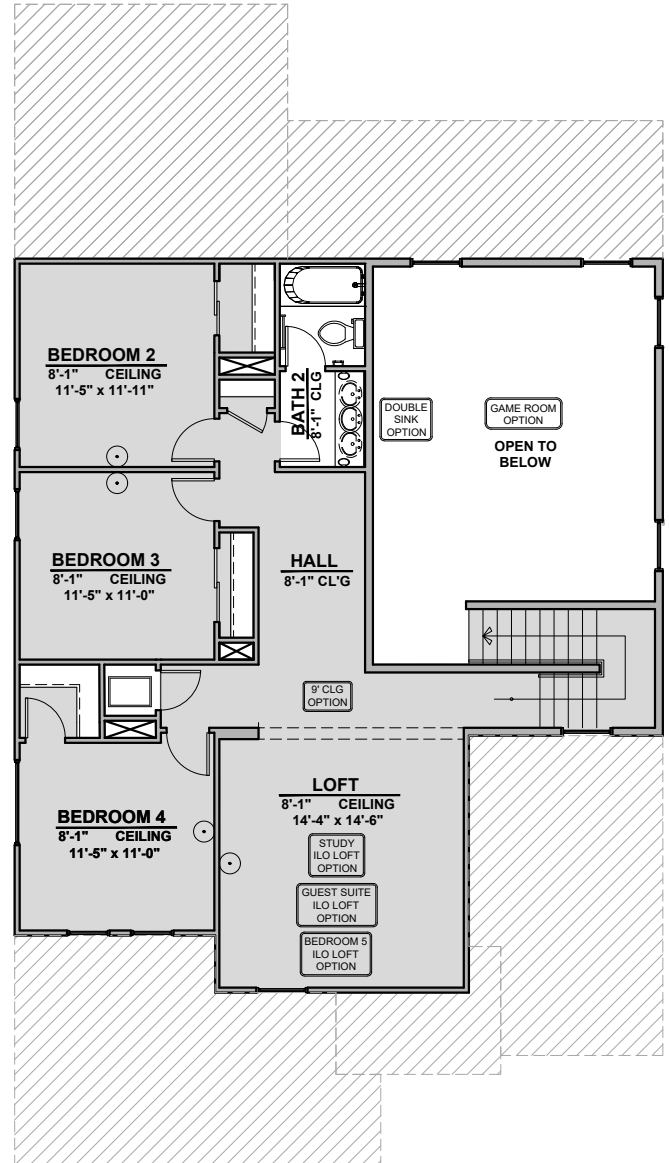

# Capitan

2,675 Square Feet  
Community: Paseos Del Este 5

LOW VOLTAGE LEGEND	
LOGO	DESCRIPTION
	CABLE TV
	CAT 5 DATA

Garage Orientation:  Left  Right

Home is complete and accepted as built. \_\_\_\_\_

Home construction is in process, buyer accepts all option locations. \_\_\_\_\_

# Capitan Elevations

2,675 Square Feet  
Community: Paseos Del Este 5

**Tuscan (B)**

**Spanish Colonial (A)**

# Capitan Options

2,675 Square Feet

Community: Paseos Del Este 5

LOW VOLTAGE LEGEND	
LOGO	DESCRIPTION
	CABLE TV
	CAT 5 DATA

Fireplace

Center Hinge Glass Door

Stacking Door ILO Standard Door

Traditional Fireplace

Contemporary Fireplace

Tub w/ Glass Shower

DELUXE GLASS SHOWER OPTION  
1/4" = 1'-0"

Deluxe Glass Shower

DELUXE TILE SHOWER OPTION  
1/4" = 1'-0"

Deluxe Tile Shower