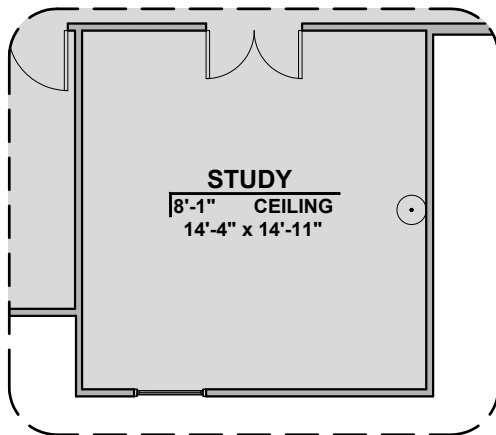

Contemporary Fireplace

Tub w/ Glass Shower

DELUXE GLASS SHOWER OPTION  
1/4" = 1'-0"

Deluxe Glass Shower

DELUXE TILE SHOWER OPTION  
1/4" = 1'-0"

Deluxe Tile Shower

# Capitan Options

2,675 Square Feet

Community: Paseos Del Este 5

LOW VOLTAGE LEGEND	
LOGO	DESCRIPTION
	CABLE TV
	CAT 5 DATA

**Tankless Water Heater**

**Barn Door**

**Gourmet Kitchen**

**Bath 3**

**Bedroom 6 w/ Bath 3**

**Study ILO Loft**

**Bedroom 5 ILO Loft**

# Capitan Options

2,675 Square Feet

Community: Paseos Del Este 5

LOW VOLTAGE LEGEND	
LOGO	DESCRIPTION
	CABLE TV
	CAT 5 DATA

Game Room

Guest Suite ILO Loft