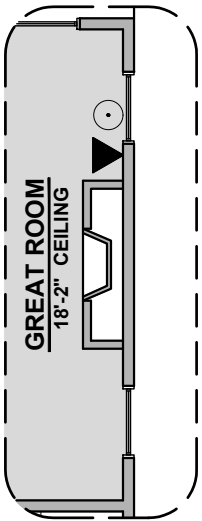

# Capitan

2,675 Square Feet  
Community: Paseos Del Este 5

LOW VOLTAGE LEGEND	
LOGO	DESCRIPTION
	CABLE TV
	CAT 5 DATA

Garage Orientation:  Left  Right

Home is complete and accepted as built. \_\_\_\_\_

Home construction is in process, buyer accepts all option locations. \_\_\_\_\_

# Capitan Elevations

2,675 Square Feet  
Community: Paseos Del Este 5

**Tuscan (B)**

**Spanish Colonial (A)**

# Capitan Options

2,675 Square Feet

Community: Paseos Del Este 5

LOW VOLTAGE LEGEND	
LOGO	DESCRIPTION
	CABLE TV
	CAT 5 DATA

Fireplace

Center Hinge Glass Door

Stacking Door ILO Standard Door

Traditional Fireplace

Contemporary Fireplace

Tub w/ Glass Shower

DELUXE GLASS SHOWER OPTION  
1/4" = 1'-0"

Deluxe Glass Shower

DELUXE TILE SHOWER OPTION  
1/4" = 1'-0"

Deluxe Tile Shower