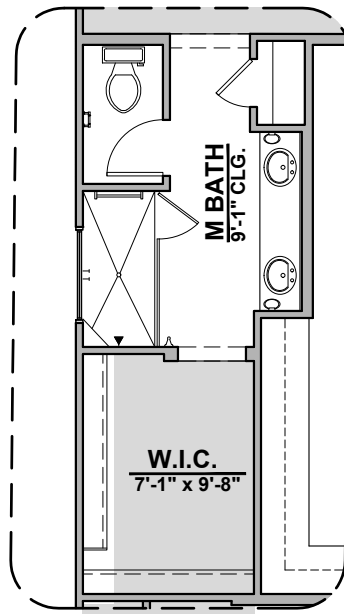

# Capitan

2,675 Square Feet  
Community: Paseos Del Este 5

LOW VOLTAGE LEGEND	
LOGO	DESCRIPTION
	CABLE TV
	CAT 5 DATA

Garage Orientation:  Left  Right

Home is complete and accepted as built. \_\_\_\_\_

Home construction is in process, buyer accepts all option locations. \_\_\_\_\_

# Capitan Elevations

2,675 Square Feet  
Community: Paseos Del Este 5

**Tuscan (B)**

**Spanish Colonial (A)**

# Capitan Options

2,675 Square Feet

Community: Paseos Del Este 5

LOW VOLTAGE LEGEND	
LOGO	DESCRIPTION
	CABLE TV
	CAT 5 DATA

Fireplace

Center Hinge Glass Door

Stacking Door ILO Standard Door

Traditional Fireplace

Contemporary Fireplace

Tub w/ Glass Shower

DELUXE GLASS SHOWER OPTION  
1/4" = 1'-0"

Deluxe Glass Shower

DELUXE TILE SHOWER OPTION  
1/4" = 1'-0"

Deluxe Tile Shower