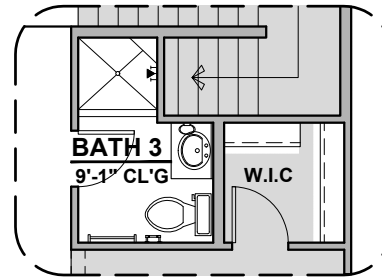

Contemporary Fireplace

Tub w/ Glass Shower

DELUXE GLASS SHOWER OPTION  
1/4" = 1'-0"

Deluxe Glass Shower

DELUXE TILE SHOWER OPTION  
1/4" = 1'-0"

Deluxe Tile Shower

# Capitan Options

2,675 Square Feet

Community: Paseos Del Este 5

LOW VOLTAGE LEGEND	
LOGO	DESCRIPTION
	CABLE TV
	CAT 5 DATA

**Tankless Water Heater**

**Barn Door**

**Gourmet Kitchen**

**Bath 3**

**Bedroom 6 w/ Bath 3**

**Study ILO Loft**

**Bedroom 5 ILO Loft**