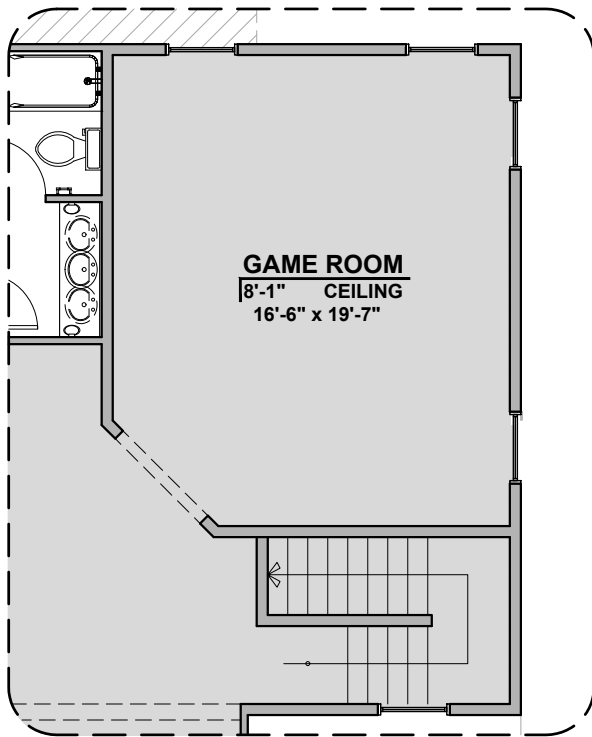

**Bedroom 6 w/ Bath 3**

**Study ILO Loft**

**Bedroom 5 ILO Loft**

# Capitan Options

2,675 Square Feet

Community: Paseos Del Este 5

LOW VOLTAGE LEGEND	
LOGO	DESCRIPTION
	CABLE TV
	CAT 5 DATA

Game Room

Guest Suite ILO Loft