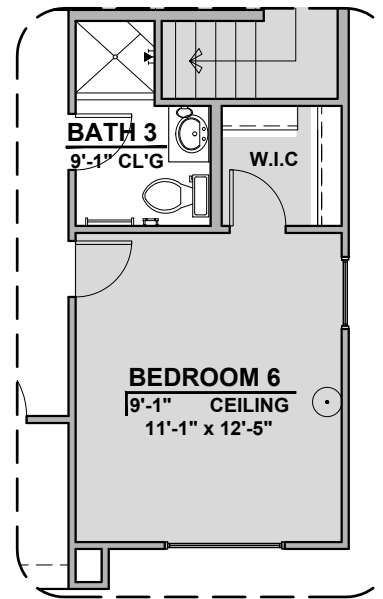

Contemporary Fireplace

Tub w/ Glass Shower

DELUXE GLASS SHOWER OPTION  
1/4" = 1'-0"

Deluxe Glass Shower

DELUXE TILE SHOWER OPTION  
1/4" = 1'-0"

Deluxe Tile Shower

# Capitan Options

2,675 Square Feet

Community: Paseos Del Este 5

LOW VOLTAGE LEGEND	
LOGO	DESCRIPTION
	CABLE TV
	CAT 5 DATA

**Tankless Water Heater**

**Barn Door**

**Gourmet Kitchen**

**Bath 3**

**Bedroom 6 w/ Bath 3**

**Study ILO Loft**

**Bedroom 5 ILO Loft**