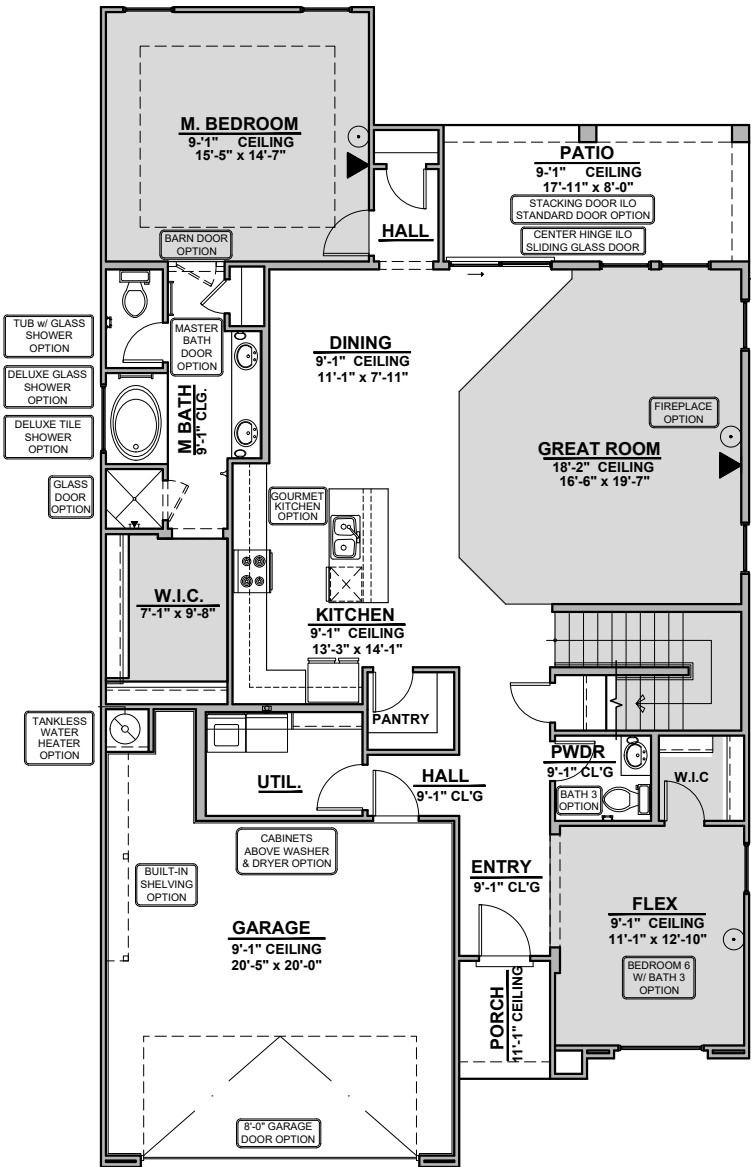

# Capitan

2,675 Square Feet  
Community: Paseos Del Este 5

LOW VOLTAGE LEGEND	
LOGO	DESCRIPTION
	CABLE TV
	CAT 5 DATA

Garage Orientation:  Left  Right

Home is complete and accepted as built. \_\_\_\_\_

Home construction is in process, buyer accepts all option locations. \_\_\_\_\_

# Capitan Elevations

2,675 Square Feet  
Community: Paseos Del Este 5

**Tuscan (B)**

**Spanish Colonial (A)**

# Capitan Options

2,675 Square Feet

Community: Paseos Del Este 5

LOW VOLTAGE LEGEND	
LOGO	DESCRIPTION
	CABLE TV
	CAT 5 DATA

Fireplace

Center Hinge Glass Door

Stacking Door ILO Standard Door

Traditional Fireplace

Contemporary Fireplace

Tub w/ Glass Shower

DELUXE GLASS SHOWER OPTION  
1/4" = 1'-0"

Deluxe Glass Shower

DELUXE TILE SHOWER OPTION  
1/4" = 1'-0"

Deluxe Tile Shower