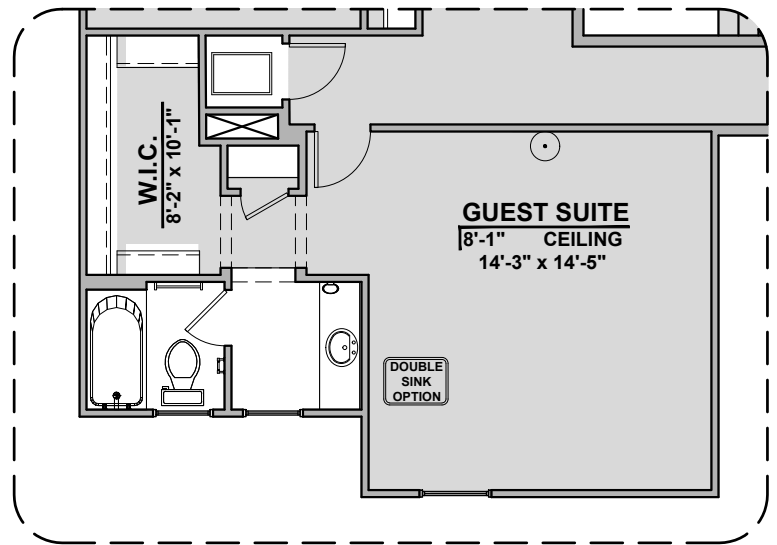

Contemporary Fireplace

Tub w/ Glass Shower

DELUXE GLASS SHOWER OPTION  
1/4" = 1'-0"

Deluxe Glass Shower

DELUXE TILE SHOWER OPTION  
1/4" = 1'-0"

Deluxe Tile Shower

**Bedroom 6 w/ Bath 3**

**Study ILO Loft**

**Bedroom 5 ILO Loft**

# Capitan Options

2,675 Square Feet

Community: Paseos Del Este 5

LOW VOLTAGE LEGEND	
LOGO	DESCRIPTION
	CABLE TV
	CAT 5 DATA

Game Room

Guest Suite ILO Loft