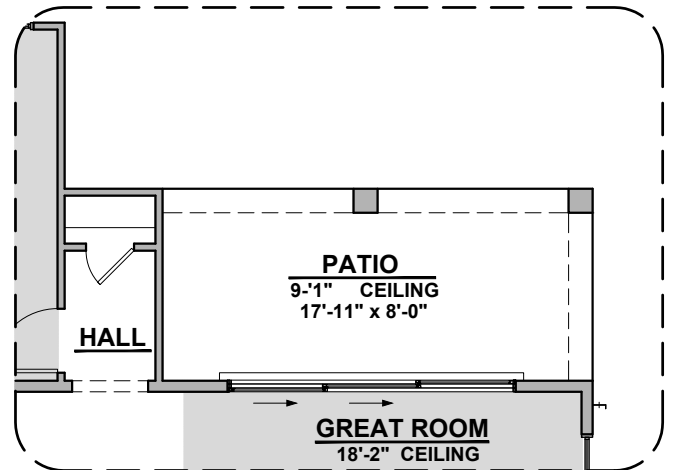

# Capitan Options

2,675 Square Feet

Community: Paseos Del Este 5

LOW VOLTAGE LEGEND	
LOGO	DESCRIPTION
	CABLE TV
	CAT 5 DATA

Fireplace

Center Hinge Glass Door

Stacking Door ILO Standard Door

Traditional Fireplace

Contemporary Fireplace

Tub w/ Glass Shower

DELUXE GLASS SHOWER OPTION  
1/4" = 1'-0"

Deluxe Glass Shower

DELUXE TILE SHOWER OPTION  
1/4" = 1'-0"

Deluxe Tile Shower