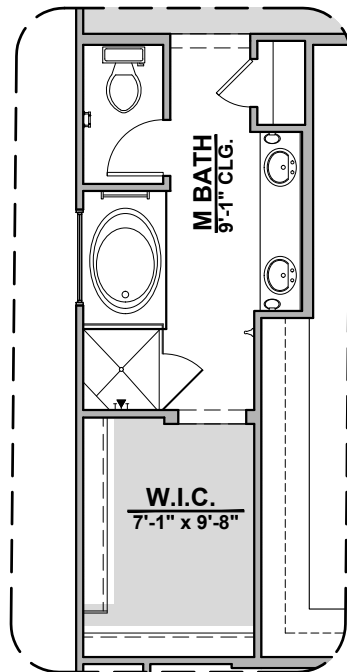

Capitan Elevations

2,675 Square Feet
Community: Peyton 7

Tuscan (B)

Spanish Colonial (A)

Capitan Options

2,675 Square Feet

Community: Peyton 7

LOW VOLTAGE LEGEND	
LOGO	DESCRIPTION
	CABLE TV
	CAT 5 DATA

Fireplace

Center Hinge
Glass Door

Stacking Door ILO Standard Door

Traditional
Fireplace

Contemporary
Fireplace

Tub w/ Glass
Shower

Deluxe Glass
Shower

Deluxe Tile
Shower

Capitan Options

2,675 Square Feet

Community: Peyton 7

LOW VOLTAGE LEGEND	
LOGO	DESCRIPTION
	CABLE TV
	CAT 5 DATA

Tankless Water Heater

Barn Door

Gourmet Kitchen

Bath 3

Bedroom 6 w/ Bath 3

Study ILO Loft

Bedroom 5 ILO Loft

Capitan Options

2,675 Square Feet

Community: Peyton 7

LOW VOLTAGE LEGEND	
LOGO	DESCRIPTION
	CABLE TV
	CAT 5 DATA

Game Room