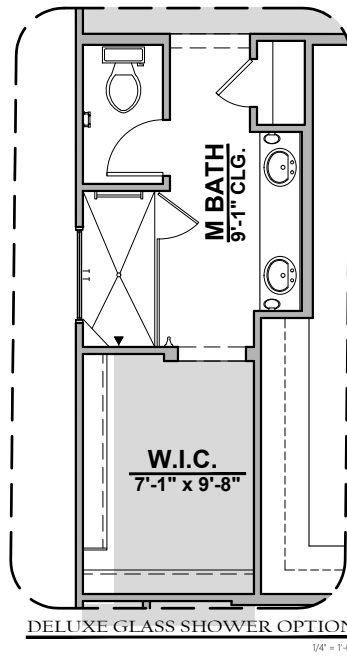

Capitan Elevations

2,675 Square Feet
Community: Peyton 7

Tuscan (B)

Spanish Colonial (A)

Capitan Options

2,675 Square Feet

Community: Peyton 7

LOW VOLTAGE LEGEND	
LOGO	DESCRIPTION
	CABLE TV
	CAT 5 DATA

Fireplace

Center Hinge
Glass Door

Stacking Door ILO Standard Door

Traditional
Fireplace

Contemporary
Fireplace

Tub w/ Glass
Shower

Deluxe Glass
Shower

Deluxe Tile
Shower

Capitan Options

2,675 Square Feet

Community: Peyton 7

LOW VOLTAGE LEGEND	
LOGO	DESCRIPTION
	CABLE TV
	CAT 5 DATA

Tankless Water Heater

Barn Door

Gourmet Kitchen

Bath 3

Bedroom 6 w/ Bath 3

Study ILO Loft

Bedroom 5 ILO Loft

Capitan Options

2,675 Square Feet

Community: Peyton 7

LOW VOLTAGE LEGEND	
LOGO	DESCRIPTION
	CABLE TV
	CAT 5 DATA

Game Room