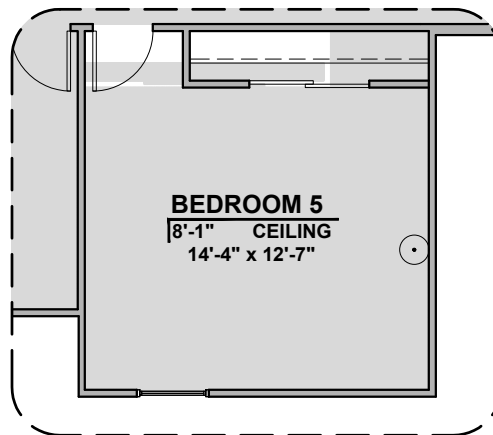

Capitan Options

2,675 Square Feet

Community: Peyton 7

LOW VOLTAGE LEGEND	
LOGO	DESCRIPTION
	CABLE TV
	CAT 5 DATA

Tankless Water Heater

Barn Door

Gourmet Kitchen

Bath 3

Bedroom 6 w/ Bath 3

Study ILO Loft

Bedroom 5 ILO Loft

Capitan Options

2,675 Square Feet

Community: Peyton 7

LOW VOLTAGE LEGEND	
LOGO	DESCRIPTION
	CABLE TV
	CAT 5 DATA

Game Room