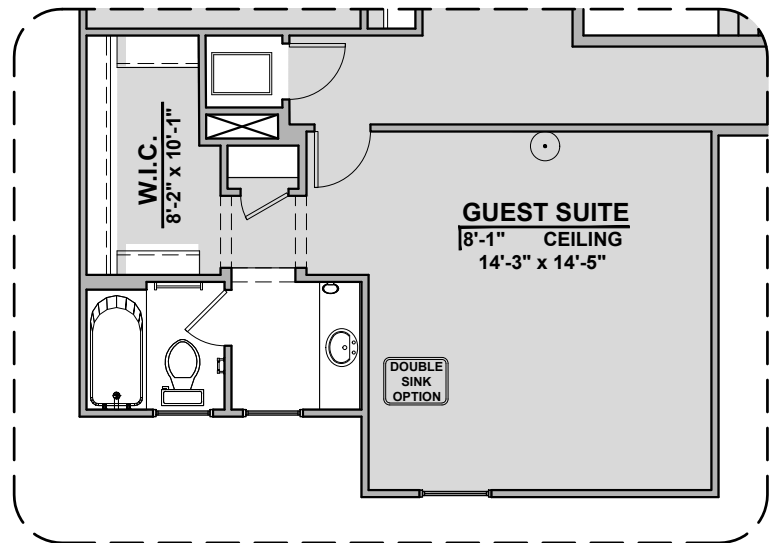

Bedroom 6 w/ Bath 3

Study ILO Loft

Bedroom 5 ILO Loft

Capitan Options

2,675 Square Feet

Community: Peyton 7

LOW VOLTAGE LEGEND	
LOGO	DESCRIPTION
	CABLE TV
	CAT 5 DATA

Game Room

Guest Suite ILO Loft