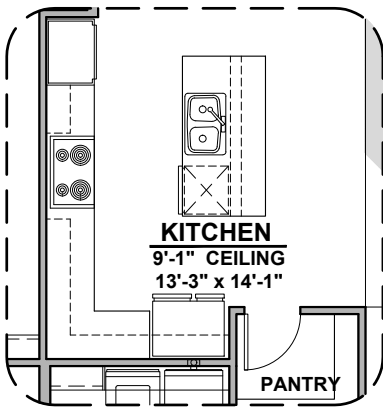

Capitan Options

2,675 Square Feet

Community: Peyton 7

LOW VOLTAGE LEGEND	
LOGO	DESCRIPTION
	CABLE TV
	CAT 5 DATA

Tankless Water Heater

Barn Door

Gourmet Kitchen

Bath 3

Bedroom 6 w/ Bath 3

Study ILO Loft

Bedroom 5 ILO Loft

Capitan Options

2,675 Square Feet

Community: Peyton 7

LOW VOLTAGE LEGEND	
LOGO	DESCRIPTION
	CABLE TV
	CAT 5 DATA

Game Room