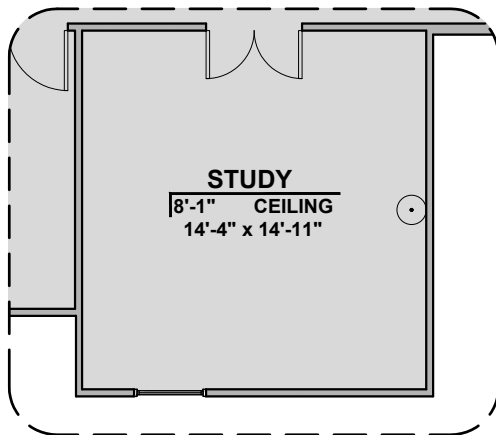

Capitan Options

2,675 Square Feet

Community: Peyton 7

LOW VOLTAGE LEGEND	
LOGO	DESCRIPTION
	CABLE TV
	CAT 5 DATA

Tankless Water Heater

Barn Door

Gourmet Kitchen

Bath 3

Bedroom 6 w/ Bath 3

Study ILO Loft

Bedroom 5 ILO Loft

Capitan Options

2,675 Square Feet

Community: Peyton 7

LOW VOLTAGE LEGEND	
LOGO	DESCRIPTION
	CABLE TV
	CAT 5 DATA

Game Room