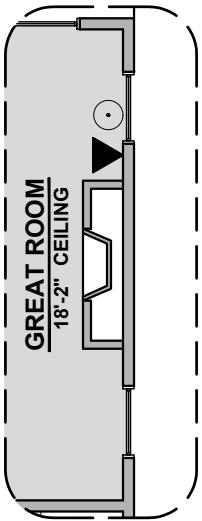

Capitan

2,675 Square Feet
Community: Peyton 7

LOW VOLTAGE LEGEND	
LOGO	DESCRIPTION
	CABLE TV
	CAT 5 DATA

Garage Orientation: Left Right

Home is complete and accepted as built. _____

Home construction is in process, buyer accepts all option locations. _____

Capitan Elevations

2,675 Square Feet
Community: Peyton 7

Tuscan (B)

Spanish Colonial (A)

Capitan Options

2,675 Square Feet

Community: Peyton 7

LOW VOLTAGE LEGEND	
LOGO	DESCRIPTION
	CABLE TV
	CAT 5 DATA

Capitan Options

2,675 Square Feet

Community: Peyton 7

LOW VOLTAGE LEGEND	
LOGO	DESCRIPTION
	CABLE TV
	CAT 5 DATA

Tankless Water Heater

Barn Door

Gourmet Kitchen

Bath 3

Bedroom 6 w/ Bath 3

Study ILO Loft

Bedroom 5 ILO Loft

Capitan Options

2,675 Square Feet

Community: Peyton 7

LOW VOLTAGE LEGEND	
LOGO	DESCRIPTION
	CABLE TV
	CAT 5 DATA

Game Room