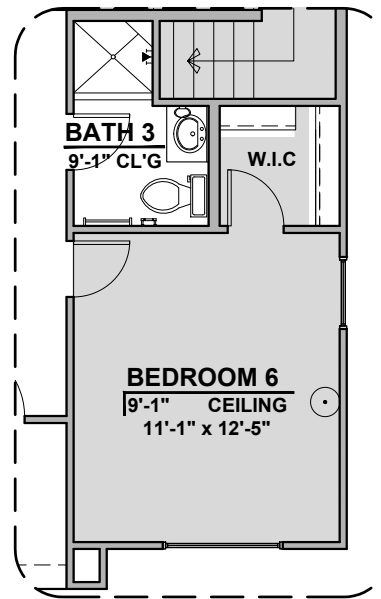

Capitan Elevations

2,675 Square Feet
Community: Peyton 7

Tuscan (B)

Spanish Colonial (A)

Capitan Options

2,675 Square Feet

Community: Peyton 7

LOW VOLTAGE LEGEND	
LOGO	DESCRIPTION
	CABLE TV
	CAT 5 DATA

Fireplace

Center Hinge
Glass Door

Stacking Door ILO Standard Door

Traditional
Fireplace

Contemporary
Fireplace

Tub w/ Glass
Shower

Deluxe Glass
Shower

Deluxe Tile
Shower

Capitan Options

2,675 Square Feet

Community: Peyton 7

LOW VOLTAGE LEGEND	
LOGO	DESCRIPTION
	CABLE TV
	CAT 5 DATA

Tankless Water Heater

Barn Door

Gourmet Kitchen

Bath 3

Bedroom 6 w/ Bath 3

Study ILO Loft

Bedroom 5 ILO Loft

Capitan Options

2,675 Square Feet

Community: Peyton 7

LOW VOLTAGE LEGEND	
LOGO	DESCRIPTION
	CABLE TV
	CAT 5 DATA

Game Room