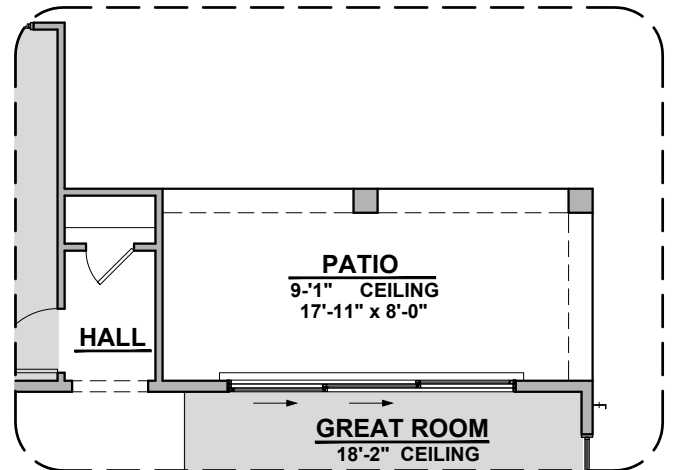

Stacking Door ILO Standard Door