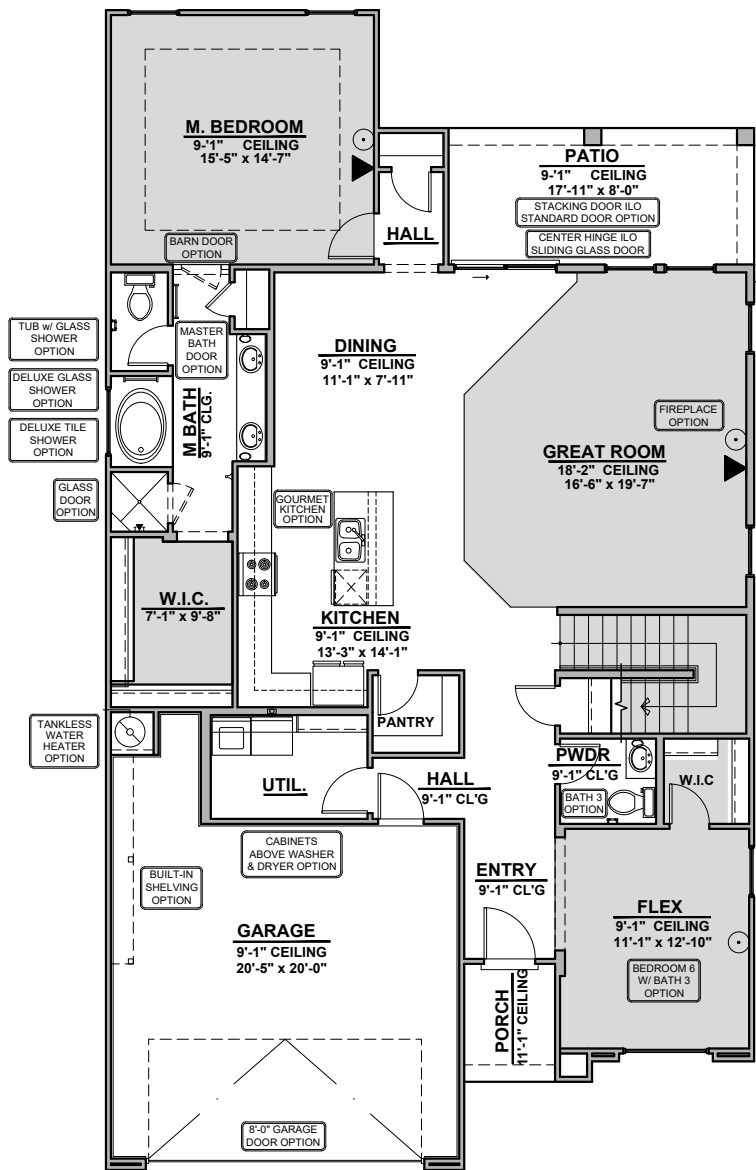

Capitan

2,675 Square Feet
Community: Peyton 7

LOW VOLTAGE LEGEND	
LOGO	DESCRIPTION
	CABLE TV
	CAT 5 DATA

Garage Orientation: Left Right

Home is complete and accepted as built. _____

Home construction is in process, buyer accepts all option locations. _____

Capitan Elevations

2,675 Square Feet
Community: Peyton 7

Tuscan (B)

Spanish Colonial (A)

Capitan Options

2,675 Square Feet

Community: Peyton 7

LOW VOLTAGE LEGEND	
LOGO	DESCRIPTION
	CABLE TV
	CAT 5 DATA

Fireplace

Center Hinge
Glass Door

Stacking Door ILO Standard Door

Traditional
Fireplace

Contemporary
Fireplace

Tub w/ Glass
Shower

Deluxe Glass
Shower

Deluxe Tile
Shower

Bedroom 6 w/ Bath 3

Study ILO Loft

Bedroom 5 ILO Loft

Capitan Options

2,675 Square Feet

Community: Peyton 7

LOW VOLTAGE LEGEND	
LOGO	DESCRIPTION
	CABLE TV
	CAT 5 DATA

Game Room