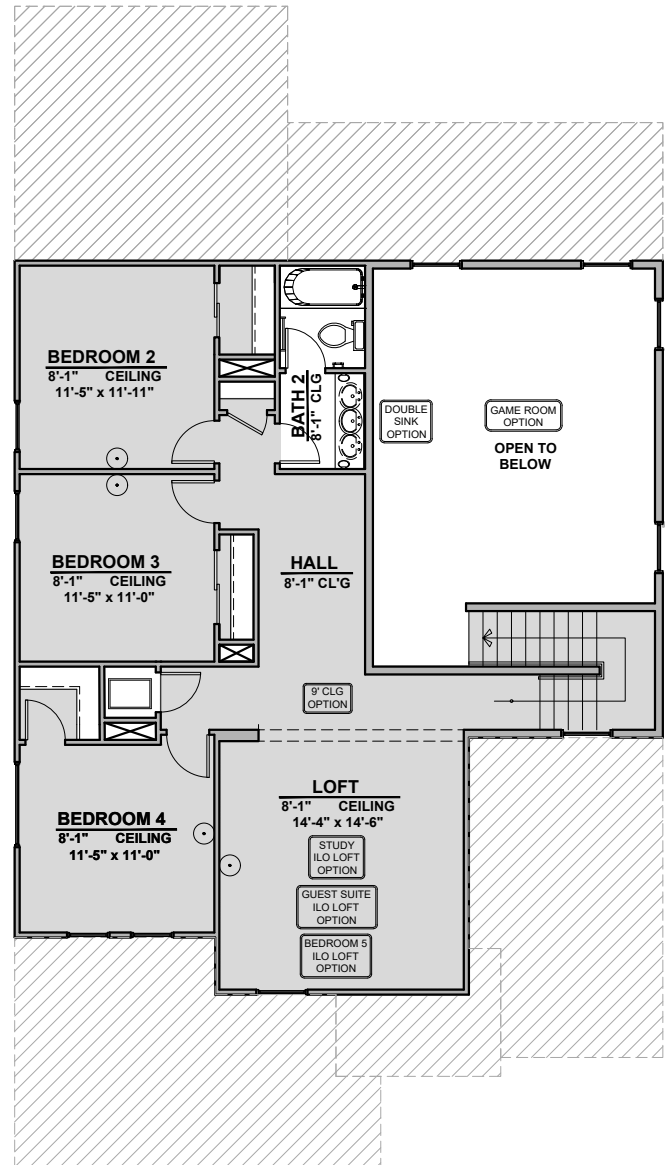

Capitan

2,675 Square Feet
Community: Peyton 7

LOW VOLTAGE LEGEND	
LOGO	DESCRIPTION
	CABLE TV
	CAT 5 DATA

Garage Orientation: Left Right

Home is complete and accepted as built. _____

Home construction is in process, buyer accepts all option locations. _____

Capitan Elevations

2,675 Square Feet
Community: Peyton 7

Tuscan (B)

Spanish Colonial (A)

Capitan Options

2,675 Square Feet

Community: Peyton 7

LOW VOLTAGE LEGEND	
LOGO	DESCRIPTION
	CABLE TV
	CAT 5 DATA

Fireplace

Center Hinge
Glass Door

Stacking Door ILO Standard Door

Traditional
Fireplace

Contemporary
Fireplace

Tub w/ Glass
Shower

Deluxe Glass
Shower

Deluxe Tile
Shower

Capitan Options

2,675 Square Feet

Community: Peyton 7

LOW VOLTAGE LEGEND	
LOGO	DESCRIPTION
	CABLE TV
	CAT 5 DATA

Tankless Water Heater

Barn Door

Gourmet Kitchen

Bath 3