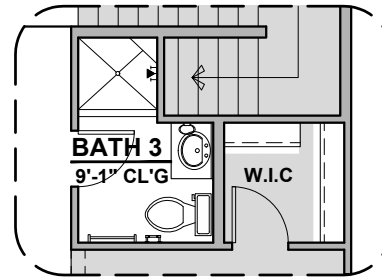

Capitan Options

2,675 Square Feet

Community: Peyton 7

LOW VOLTAGE LEGEND	
LOGO	DESCRIPTION
	CABLE TV
	CAT 5 DATA

Tankless Water Heater

Barn Door

Gourmet Kitchen

Bath 3

Bedroom 6 w/ Bath 3

Study ILO Loft

Bedroom 5 ILO Loft

Capitan Options

2,675 Square Feet

Community: Peyton 7

LOW VOLTAGE LEGEND	
LOGO	DESCRIPTION
	CABLE TV
	CAT 5 DATA

Game Room