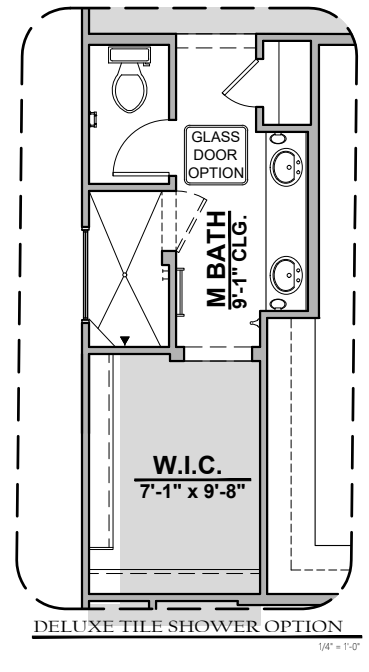

Capitan Elevations

2,675 Square Feet
Community: Peyton 7

Tuscan (B)

Spanish Colonial (A)

Capitan Options

2,675 Square Feet

Community: Peyton 7

LOW VOLTAGE LEGEND	
LOGO	DESCRIPTION
	CABLE TV
	CAT 5 DATA

Fireplace

Center Hinge
Glass Door

Stacking Door ILO Standard Door

Traditional
Fireplace

Contemporary
Fireplace

Tub w/ Glass
Shower

Deluxe Glass
Shower

Deluxe Tile
Shower

Capitan Options

2,675 Square Feet

Community: Peyton 7

LOW VOLTAGE LEGEND	
LOGO	DESCRIPTION
	CABLE TV
	CAT 5 DATA

Tankless Water Heater

Barn Door

Gourmet Kitchen

Bath 3

Bedroom 6 w/ Bath 3

Study ILO Loft

Bedroom 5 ILO Loft

Capitan Options

2,675 Square Feet

Community: Peyton 7

LOW VOLTAGE LEGEND	
LOGO	DESCRIPTION
	CABLE TV
	CAT 5 DATA

Game Room