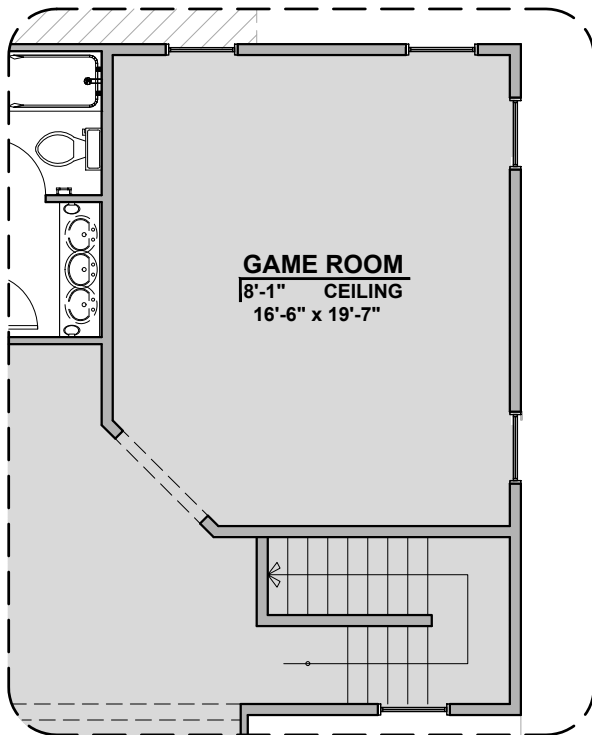

Capitan Options

2,675 Square Feet

Community: Peyton 7

LOW VOLTAGE LEGEND	
LOGO	DESCRIPTION
	CABLE TV
	CAT 5 DATA

Tankless Water Heater

Barn Door

Gourmet Kitchen

Bath 3

Bedroom 6 w/ Bath 3

Study ILO Loft

Bedroom 5 ILO Loft

Capitan Options

2,675 Square Feet

Community: Peyton 7

LOW VOLTAGE LEGEND	
LOGO	DESCRIPTION
	CABLE TV
	CAT 5 DATA

Game Room

Guest Suite ILO Loft