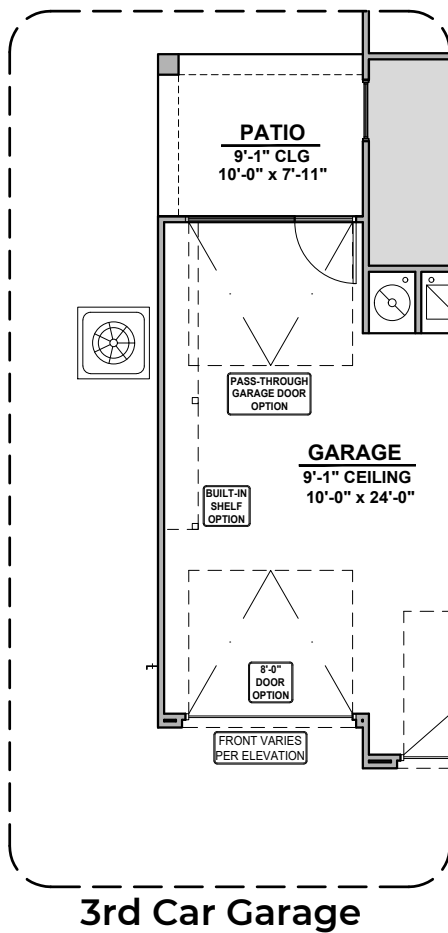

# Mesquite Options

2,144 Square Feet

Community: The Trails @ Metro 1

LOW VOLTAGE LEGEND	
LOGO	DESCRIPTION
	CABLE TV
	CAT 5 DATA

Extended Patio

Outdoor Living

Laundry Cabinet  
w/ Sink

Ceiling Beam Treatment

Fireplace

Tankless Water  
Heater

Stacking Door ILO  
Standard Door

Stacking Door in Addition to  
Standard Door

Center Hinge  
ILO Standard  
Door

# Mesquite Options

2,144 Square Feet  
Community: The Trails @ Metro 1

LOW VOLTAGE LEGEND	
LOGO	DESCRIPTION
	CABLE TV
	CAT 5 DATA

**3CG Spanish Colonial (A)**

**3CG Tuscan (B)**

**3CG Contemporary (C)**

**3CG Andalusian (D)**