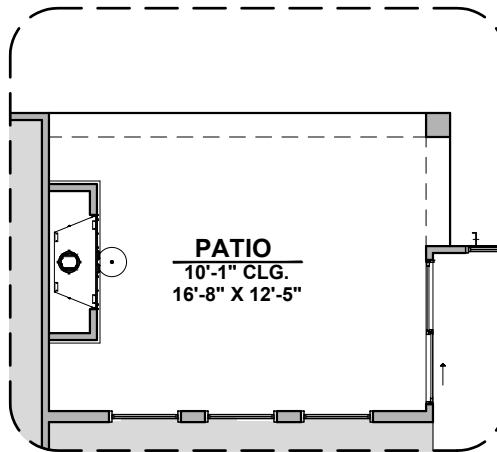

# Mesquite Options

2,144 Square Feet

Community: The Trails @ Metro 1

LOW VOLTAGE LEGEND	
LOGO	DESCRIPTION
	CABLE TV
	CAT 5 DATA

Extended Patio

Outdoor Living

Laundry Cabinet  
w/ Sink

Ceiling Beam Treatment