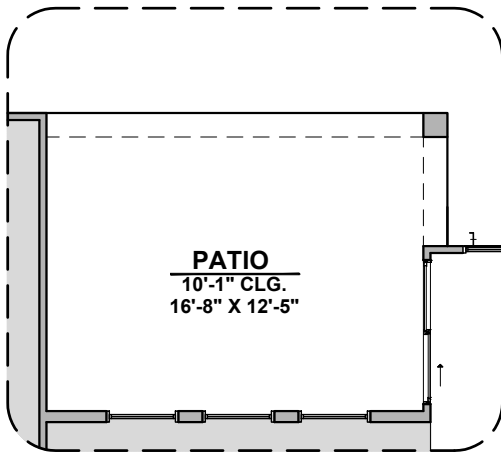

Garage Orientation:  Left  Right

Home is complete and accepted as built. \_\_\_\_\_

Home construction is in process, buyer accepts all option locations. \_\_\_\_\_

# Mesquite Options

2,144 Square Feet

Community: The Trails @ Metro 1

LOW VOLTAGE LEGEND	
LOGO	DESCRIPTION
	CABLE TV
	CAT 5 DATA

Extended Patio

Outdoor Living

Laundry Cabinet  
w/ Sink

Ceiling Beam Treatment