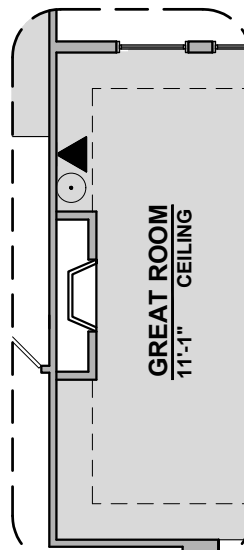

# Mesquite Options

2,144 Square Feet

Community: The Trails @ Metro 1

LOW VOLTAGE LEGEND	
LOGO	DESCRIPTION
	CABLE TV
	CAT 5 DATA

Extended Patio

Outdoor Living

Laundry Cabinet  
w/ Sink

Ceiling Beam Treatment

Fireplace

Tankless Water  
Heater

Stacking Door ILO  
Standard Door

Stacking Door in Addition to  
Standard Door

Center Hinge  
ILO Standard  
Door