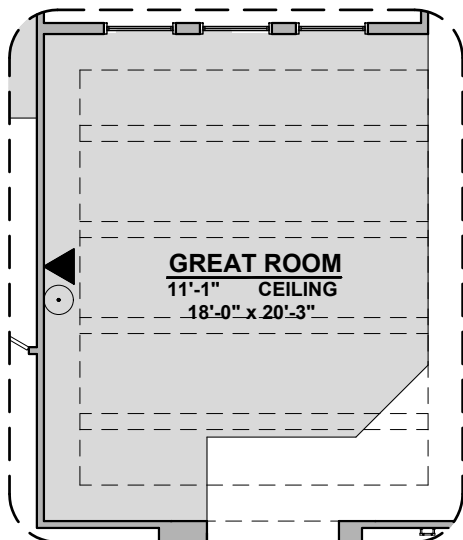

# Mesquite Options

2,144 Square Feet

Community: The Trails @ Metro 1

LOW VOLTAGE LEGEND	
LOGO	DESCRIPTION
	CABLE TV
	CAT 5 DATA

Extended Patio

Outdoor Living

Laundry Cabinet  
w/ Sink

Ceiling Beam Treatment