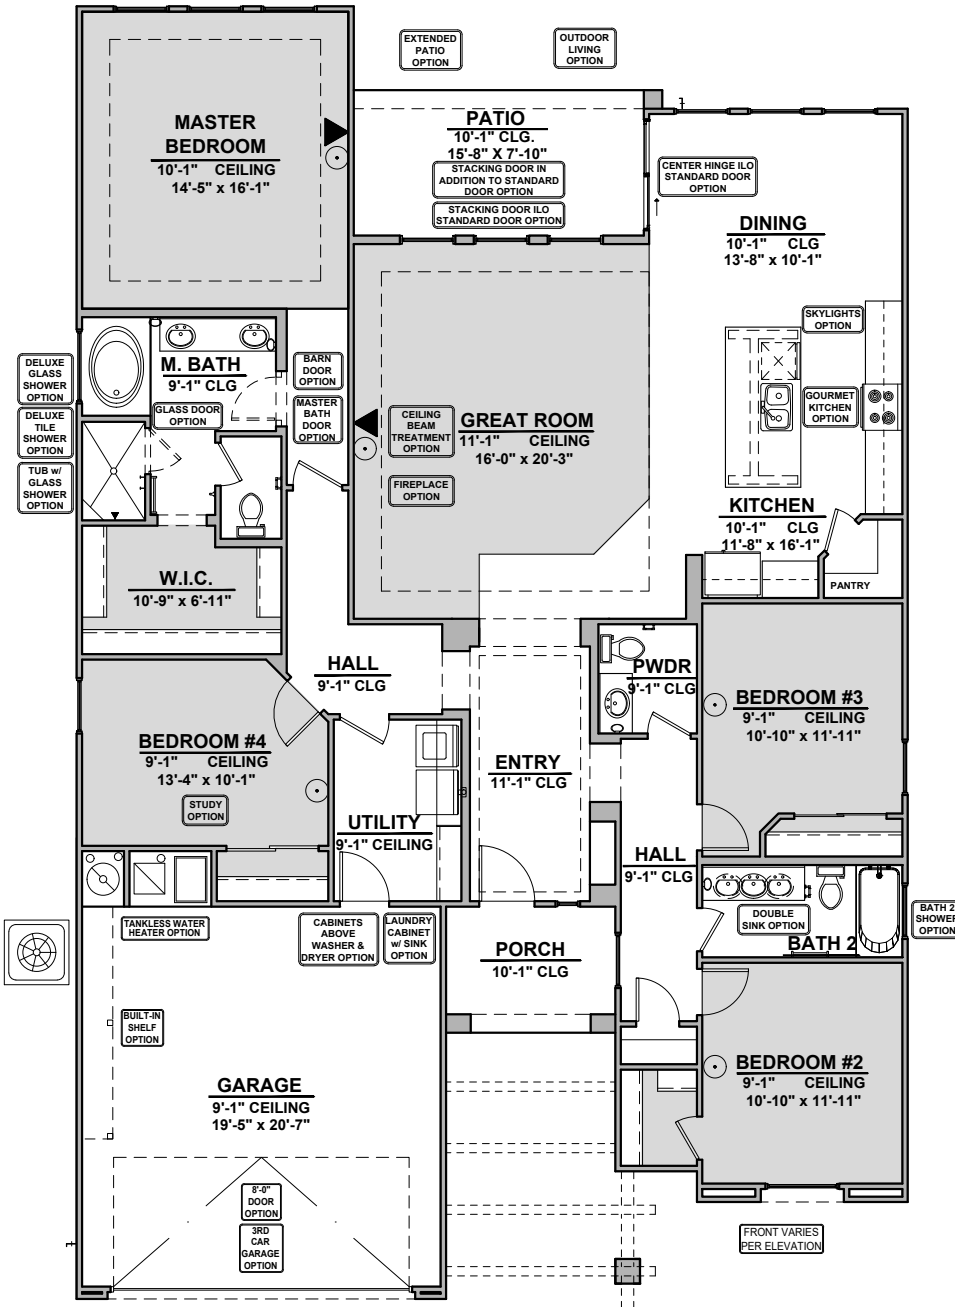

# Mesquite

2,144 Square Feet

Community: The Trails @ Metro 1

LOW VOLTAGE LEGEND	
LOGO	DESCRIPTION
	CABLE TV
	CAT 5 DATA

**Spanish Colonial (A)**

**Tuscan (B)**

**Contemporary (C)**

**Andalusian (D)**

Garage Orientation:  Left  Right

Home is complete and accepted as built. \_\_\_\_\_

Home construction is in process, buyer accepts all option locations. \_\_\_\_\_

# Mesquite Options

2,144 Square Feet

Community: The Trails @ Metro 1

LOW VOLTAGE LEGEND	
LOGO	DESCRIPTION
	CABLE TV
	CAT 5 DATA

Extended Patio

Outdoor Living

Laundry Cabinet  
w/ Sink

Ceiling Beam Treatment

Fireplace

Tankless Water  
Heater

Stacking Door ILO  
Standard Door

Stacking Door in Addition to  
Standard Door

Center Hinge  
ILO Standard  
Door