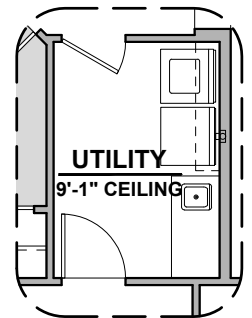

# Mesquite Options

2,144 Square Feet

Community: The Trails @ Metro 1

LOW VOLTAGE LEGEND	
LOGO	DESCRIPTION
	CABLE TV
	CAT 5 DATA

Extended Patio

Outdoor Living

Laundry Cabinet  
w/ Sink

Ceiling Beam Treatment