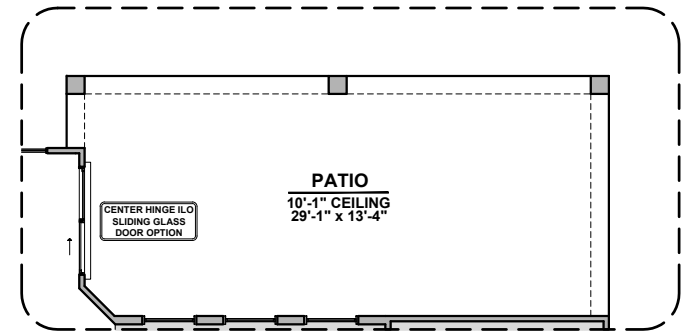

Roosevelt

2,088 Square Feet

Community: Sonoma Ranch 5

| LOW VOLTAGE LEGEND | |
|--------------------|-------------|
| LOGO | DESCRIPTION |
| | CABLE TV |
| | CAT 5 DATA |

Garage Orientation: Left Right

Home is complete and accepted as built. _____

Bath 2 Shower

Stacking Door ILO Standard Door

Stacking Door In Addition To Standard Door

Extended Patio

Fire Place

42" Contemporary Fireplace

72" Contemporary Fireplace

Barn Door