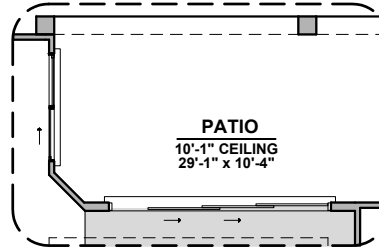

Roosevelt

2,088 Square Feet

Community: Sonoma Ranch 5

| LOW VOLTAGE LEGEND | |
|--------------------|-------------|
| LOGO | DESCRIPTION |
| | CABLE TV |
| | CAT 5 DATA |

Garage Orientation: Left Right

Home is complete and accepted as built. _____

Home construction is in process, buyer accepts all option locations. _____

Spanish (A)

Tuscan (B)

Contemporary (C)

Andalusian (D)

Roosevelt Options

2,088 Square Feet
Community: Sonoma Ranch 5

| LOW VOLTAGE LEGEND | |
|--------------------|-------------|
| LOGO | DESCRIPTION |
| | CABLE TV |
| | CAT 5 DATA |

Bath 2 Shower

Stacking Door ILO Standard Door

Stacking Door In Addition To Standard Door

Extended Patio

Fire Place

42" Contemporary Fireplace

72" Contemporary Fireplace

Barn Door