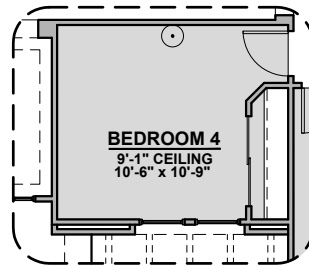

Roosevelt Options

2,088 Square Feet
Community: Sonoma Ranch 5

LOW VOLTAGE LEGEND	
LOGO	DESCRIPTION
	CABLE TV
	CAT 5 DATA

Bedroom 4