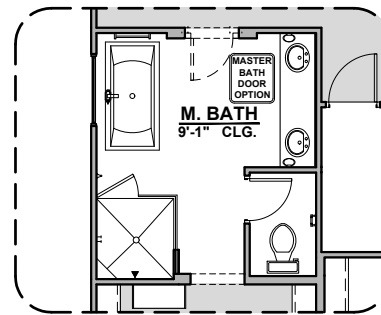

Bath 2 Shower

Stacking Door ILO Standard Door

Stacking Door In Addition To Standard Door

Extended Patio

Fire Place

42" Contemporary Fireplace

72" Contemporary Fireplace

Barn Door

Tankless Water Heater

Outdoor Living

Roosevelt Options

2,088 Square Feet
Community: Sonoma Ranch 5

| LOW VOLTAGE LEGEND | |
|--------------------|-------------|
| LOGO | DESCRIPTION |
| | CABLE TV |
| | CAT 5 DATA |

Study Option

Bedroom 4

Tub w/ Glass Shower

Tub w/ Tile Shower

Gourmet Kitchen

Tankless Water Heater

Laundry Cabinet w/ Sink Option

Ceiling Beam Treatment