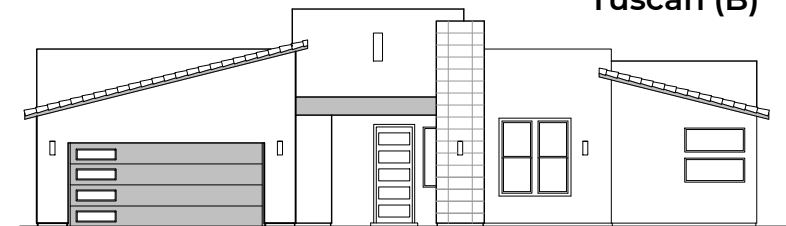

Roosevelt

2,088 Square Feet

Community: Sonoma Ranch 5

| LOW VOLTAGE LEGEND | |
|--------------------|-------------|
| LOGO | DESCRIPTION |
| | CABLE TV |
| | CAT 5 DATA |

Garage Orientation: Left Right

Home is complete and accepted as built. _____

Home construction is in process, buyer accepts all option locations. _____

Spanish (A)

Tuscan (B)

Contemporary (C)

Andalusian (D)

Roosevelt Options

2,088 Square Feet
Community: Sonoma Ranch 5

| LOW VOLTAGE LEGEND | |
|--------------------|-------------|
| LOGO | DESCRIPTION |
| | CABLE TV |
| | CAT 5 DATA |