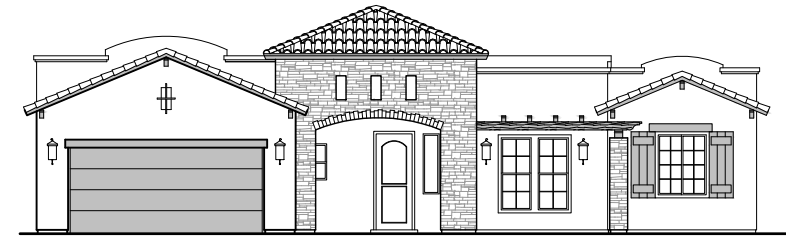

Roosevelt

2,088 Square Feet

Community: Sonoma Ranch 5

| LOW VOLTAGE LEGEND | |
|--------------------|-------------|
| LOGO | DESCRIPTION |
| | CABLE TV |
| | CAT 5 DATA |

Garage Orientation: Left Right

Home is complete and accepted as built. _____

Home construction is in process, buyer accepts all option locations. _____

Spanish (A)

Tuscan (B)

Contemporary (C)

Andalusian (D)

Roosevelt Options

2,088 Square Feet
Community: Sonoma Ranch 5

| LOW VOLTAGE LEGEND | |
|--------------------|-------------|
| LOGO | DESCRIPTION |
| | CABLE TV |
| | CAT 5 DATA |

Bath 2 Shower

Stacking Door ILO Standard Door

Stacking Door In Addition To Standard Door

Extended Patio

Fire Place

42" Contemporary Fireplace

72" Contemporary Fireplace

Barn Door