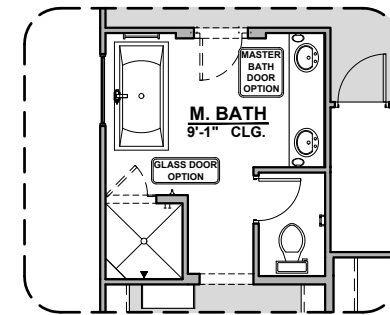

Bath 2 Shower

Stacking Door ILO Standard Door

Stacking Door In Addition To Standard Door

Extended Patio

Fire Place

42" Contemporary Fireplace

72" Contemporary Fireplace

Barn Door

Tankless Water Heater

Outdoor Living

Roosevelt Options

2,088 Square Feet
Community: Sonoma Ranch 5

| LOW VOLTAGE LEGEND | |
|--------------------|-------------|
| LOGO | DESCRIPTION |
| | CABLE TV |
| | CAT 5 DATA |

Study Option

Bedroom 4

Tub w/ Glass Shower

Tub w/ Tile Shower

Gourmet Kitchen

Tankless Water Heater

Laundry Cabinet w/ Sink Option

Ceiling Beam Treatment