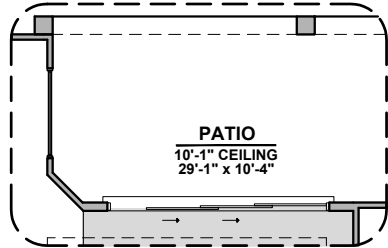

Roosevelt

2,088 Square Feet

Community: Sonoma Ranch 5

| LOW VOLTAGE LEGEND | |
|--------------------|-------------|
| LOGO | DESCRIPTION |
| | CABLE TV |
| | CAT 5 DATA |

Garage Orientation: Left Right

Home is complete and accepted as built. _____

Home construction is in process, buyer accepts all option locations. _____

Spanish (A)

Tuscan (B)

Contemporary (C)

Andalusian (D)

Roosevelt Options

2,088 Square Feet
Community: Sonoma Ranch 5

| LOW VOLTAGE LEGEND | |
|--------------------|-------------|
| LOGO | DESCRIPTION |
| | CABLE TV |
| | CAT 5 DATA |

Bath 2 Shower

Stacking Door ILO Standard Door

Stacking Door In Addition To Standard Door

Extended Patio

Fire Place

42" Contemporary Fireplace

72" Contemporary Fireplace

Barn Door

Tankless Water Heater

Outdoor Living

Roosevelt Options

2,088 Square Feet
Community: Sonoma Ranch 5

| LOW VOLTAGE LEGEND | |
|--------------------|-------------|
| LOGO | DESCRIPTION |
| | CABLE TV |
| | CAT 5 DATA |