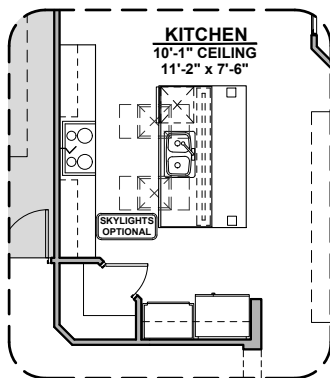

Bath 2 Shower

Stacking Door ILO Standard Door

Stacking Door In Addition To Standard Door

Extended Patio

Fire Place

42" Contemporary Fireplace

72" Contemporary Fireplace

Barn Door

Tankless Water Heater

Outdoor Living

Roosevelt Options

2,088 Square Feet
Community: Sonoma Ranch 5

| LOW VOLTAGE LEGEND | |
|--------------------|-------------|
| LOGO | DESCRIPTION |
| | CABLE TV |
| | CAT 5 DATA |

Study Option

Bedroom 4

Tub w/ Glass Shower

Tub w/ Tile Shower

Gourmet Kitchen

Tankless Water Heater

Laundry Cabinet w/ Sink Option

Ceiling Beam Treatment