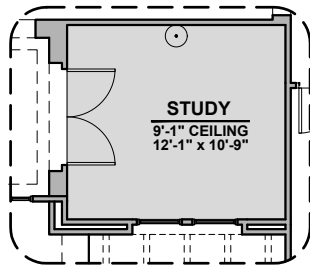

Bath 2 Shower

Stacking Door ILO Standard Door

Stacking Door In Addition To Standard Door

Extended Patio

Fire Place

42" Contemporary Fireplace

72" Contemporary Fireplace

Barn Door

Tankless Water Heater

Outdoor Living

Roosevelt Options

2,088 Square Feet
Community: Sonoma Ranch 5

| LOW VOLTAGE LEGEND | |
|--------------------|-------------|
| LOGO | DESCRIPTION |
| | CABLE TV |
| | CAT 5 DATA |