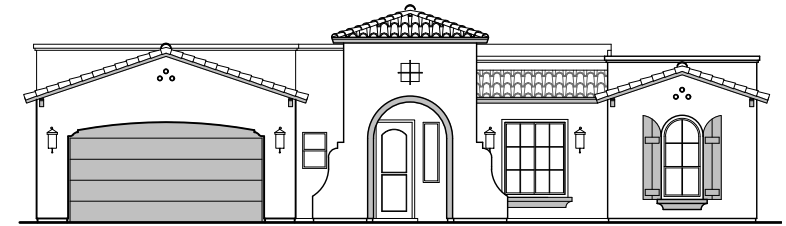

Roosevelt

2,088 Square Feet

Community: Sonoma Ranch 5

| LOW VOLTAGE LEGEND | |
|--------------------|-------------|
| LOGO | DESCRIPTION |
| | CABLE TV |
| | CAT 5 DATA |

Garage Orientation: Left Right

Home is complete and accepted as built. _____

Home construction is in process, buyer accepts all option locations. _____

Spanish (A)

Tuscan (B)

Contemporary (C)

Andalusian (D)

Roosevelt Options

2,088 Square Feet
Community: Sonoma Ranch 5

| LOW VOLTAGE LEGEND | |
|--------------------|-------------|
| LOGO | DESCRIPTION |
| | CABLE TV |
| | CAT 5 DATA |

Bath 2 Shower

Stacking Door ILO Standard Door

Stacking Door In Addition To Standard Door

Extended Patio

Fire Place

42" Contemporary Fireplace

72" Contemporary Fireplace

Barn Door