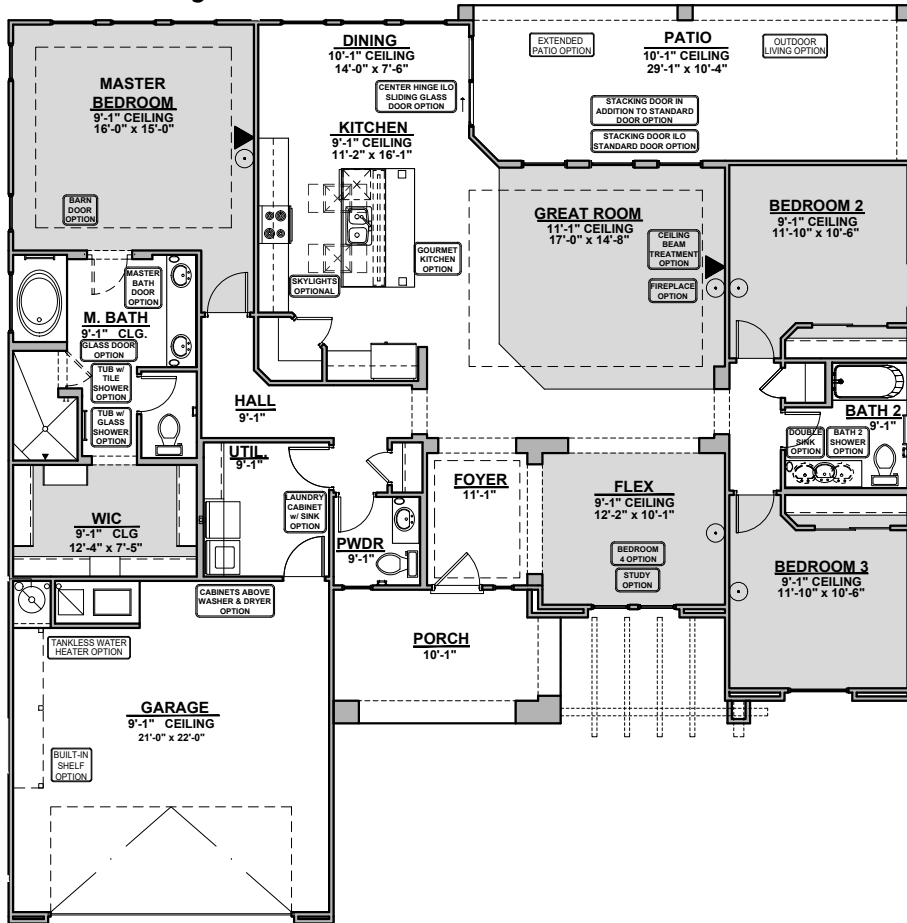

Roosevelt

2,088 Square Feet

Community: Sonoma Ranch 5

| LOW VOLTAGE LEGEND | |
|--------------------|-------------|
| LOGO | DESCRIPTION |
| | CABLE TV |
| | CAT 5 DATA |

Garage Orientation: Left Right

Home is complete and accepted as built. _____

Home construction is in process, buyer accepts all option locations. _____

Spanish (A)

Tuscan (B)

Contemporary (C)

Andalusian (D)

Roosevelt Options

2,088 Square Feet
Community: Sonoma Ranch 5

| LOW VOLTAGE LEGEND | |
|--------------------|-------------|
| LOGO | DESCRIPTION |
| | CABLE TV |
| | CAT 5 DATA |

Bath 2 Shower

Stacking Door ILO Standard Door

Stacking Door In Addition To Standard Door

Extended Patio

Fire Place

42" Contemporary Fireplace

72" Contemporary Fireplace

Barn Door

Tankless Water Heater

Outdoor Living

Roosevelt Options

2,088 Square Feet
Community: Sonoma Ranch 5

| LOW VOLTAGE LEGEND | |
|--------------------|-------------|
| LOGO | DESCRIPTION |
| | CABLE TV |
| | CAT 5 DATA |