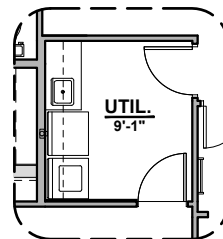

Laundry Cabinet w/ Sink Option