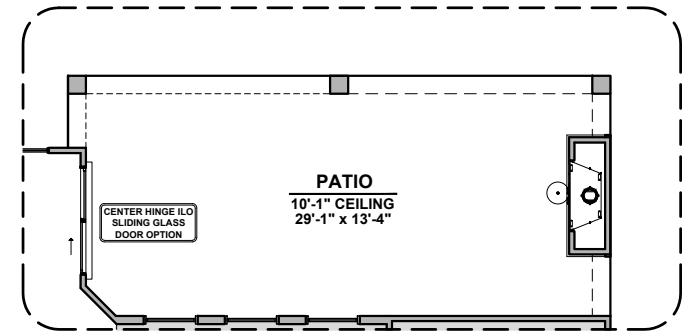

Bath 2 Shower

Stacking Door ILO Standard Door

Stacking Door In Addition To Standard Door

Extended Patio

Fire Place

42" Contemporary Fireplace

72" Contemporary Fireplace

Barn Door

Tankless Water Heater

Outdoor Living

Roosevelt Options

2,088 Square Feet
Community: Sonoma Ranch 5

| LOW VOLTAGE LEGEND | |
|--------------------|-------------|
| LOGO | DESCRIPTION |
| | CABLE TV |
| | CAT 5 DATA |