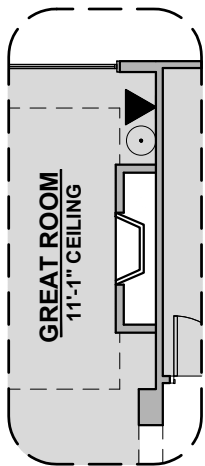

Roosevelt

2,088 Square Feet

Community: Sonoma Ranch 5

| LOW VOLTAGE LEGEND | |
|--------------------|-------------|
| LOGO | DESCRIPTION |
| | CABLE TV |
| | CAT 5 DATA |

Garage Orientation: Left Right

Home is complete and accepted as built. _____

Bath 2 Shower

Stacking Door ILO Standard Door

Stacking Door In Addition To Standard Door

Extended Patio

Fire Place

42" Contemporary Fireplace

72" Contemporary Fireplace

Barn Door

Tankless Water Heater

Outdoor Living

Roosevelt Options

2,088 Square Feet
Community: Sonoma Ranch 5

| LOW VOLTAGE LEGEND | |
|--------------------|-------------|
| LOGO | DESCRIPTION |
| | CABLE TV |
| | CAT 5 DATA |