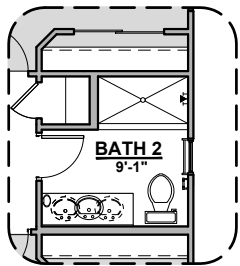

Roosevelt

2,088 Square Feet

Community: Sonoma Ranch 5

| LOW VOLTAGE LEGEND | |
|--------------------|-------------|
| LOGO | DESCRIPTION |
| | CABLE TV |
| | CAT 5 DATA |

Garage Orientation: Left Right

Home is complete and accepted as built. _____

Home construction is in process, buyer accepts all option locations. _____

Spanish (A)

Tuscan (B)

Contemporary (C)

Andalusian (D)

Roosevelt Options

2,088 Square Feet
Community: Sonoma Ranch 5

| LOW VOLTAGE LEGEND | |
|--------------------|-------------|
| LOGO | DESCRIPTION |
| | CABLE TV |
| | CAT 5 DATA |

Bath 2 Shower

Stacking Door ILO Standard Door

Stacking Door In Addition To Standard Door

Extended Patio

Fire Place

42" Contemporary Fireplace

72" Contemporary Fireplace

Barn Door