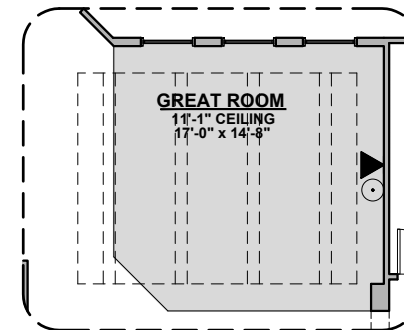

Ceiling Beam Treatment