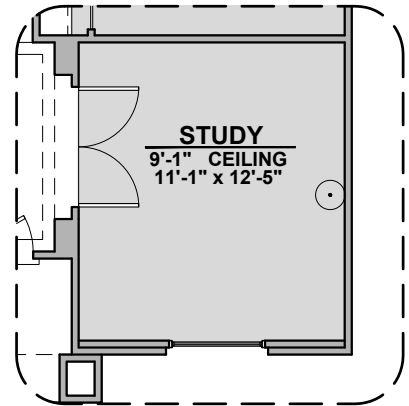

# Pershing Options

1,957 Square Feet

Community: Paseos Del Este 5

LOW VOLTAGE LEGEND	
LOGO	DESCRIPTION
	CABLE TV
	CAT 5 DATA

**Traditional  
Fireplace**

**Contemporary  
Fireplace**

**Study**

**Fireplace**

**Ceiling Beam  
Treatment**

**Bedroom 4**

**Bath 2 Shower**

**Barn Door**

**Tankless W/H**