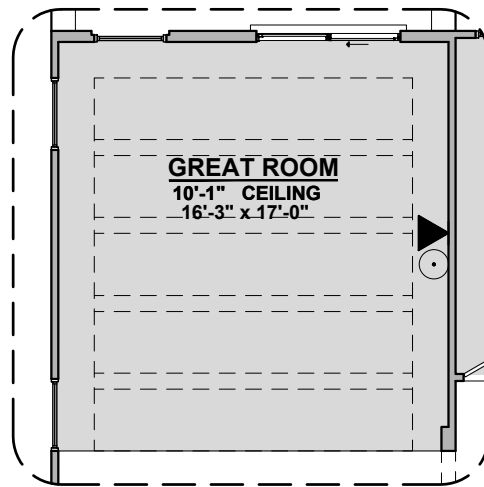

# Pershing Options

1,957 Square Feet

Community: Paseos Del Este 5

LOW VOLTAGE LEGEND	
LOGO	DESCRIPTION
	CABLE TV
	CAT 5 DATA

**Traditional  
Fireplace**

**Contemporary  
Fireplace**

**Study**

**Fireplace**