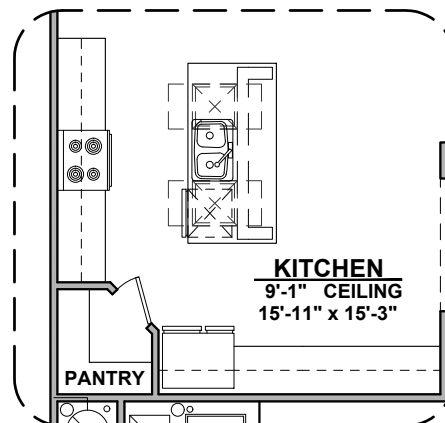

Pershing Options

1,957 Square Feet

Community: Paseos Del Este 5

LOW VOLTAGE LEGEND	
LOGO	DESCRIPTION
	CABLE TV
	CAT 5 DATA

Skylights