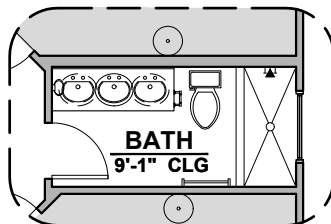

# Pershing Options

1,957 Square Feet

Community: Paseos Del Este 5

LOW VOLTAGE LEGEND	
LOGO	DESCRIPTION
	CABLE TV
	CAT 5 DATA

**Traditional  
Fireplace**

**Contemporary  
Fireplace**

**Study**

**Fireplace**

**Ceiling Beam  
Treatment**

**Bedroom 4**

**Bath 2 Shower**

**Barn Door**

**Tankless W/H**