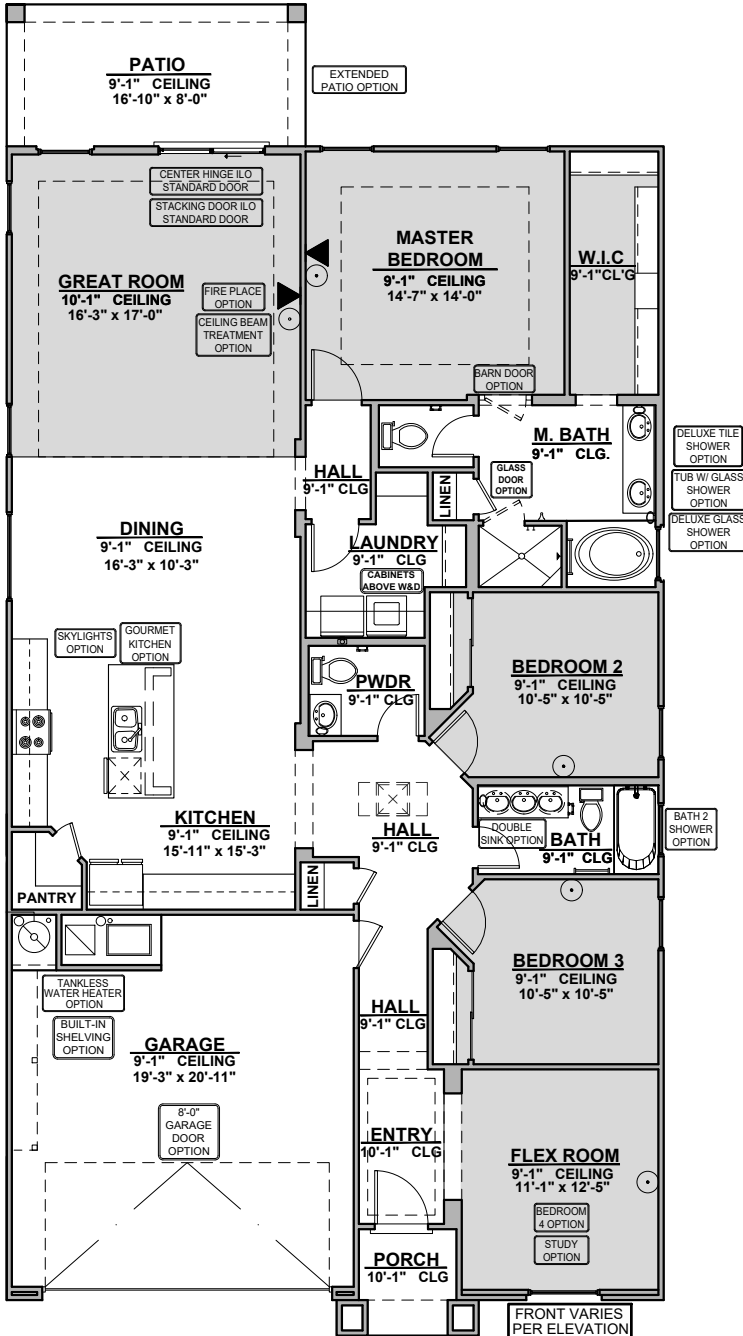

# Pershing

1,957 Square Feet  
Community: Paseos Del Este 5

LOW VOLTAGE LEGEND	
LOGO	DESCRIPTION
	CABLE TV
	CAT 5 DATA

**Spanish Colonial (A)**

**Tuscan (B)**

Garage Orientation:  Left  Right

Home is complete and accepted as built. \_\_\_\_\_

# Pershing Options

1,957 Square Feet

Community: Paseos Del Este 5

LOW VOLTAGE LEGEND	
LOGO	DESCRIPTION
	CABLE TV
	CAT 5 DATA

**Extended Patio Option**

**Center Hinge ILO  
Standard Door**

**Stacking Door ILO  
Standard Door**