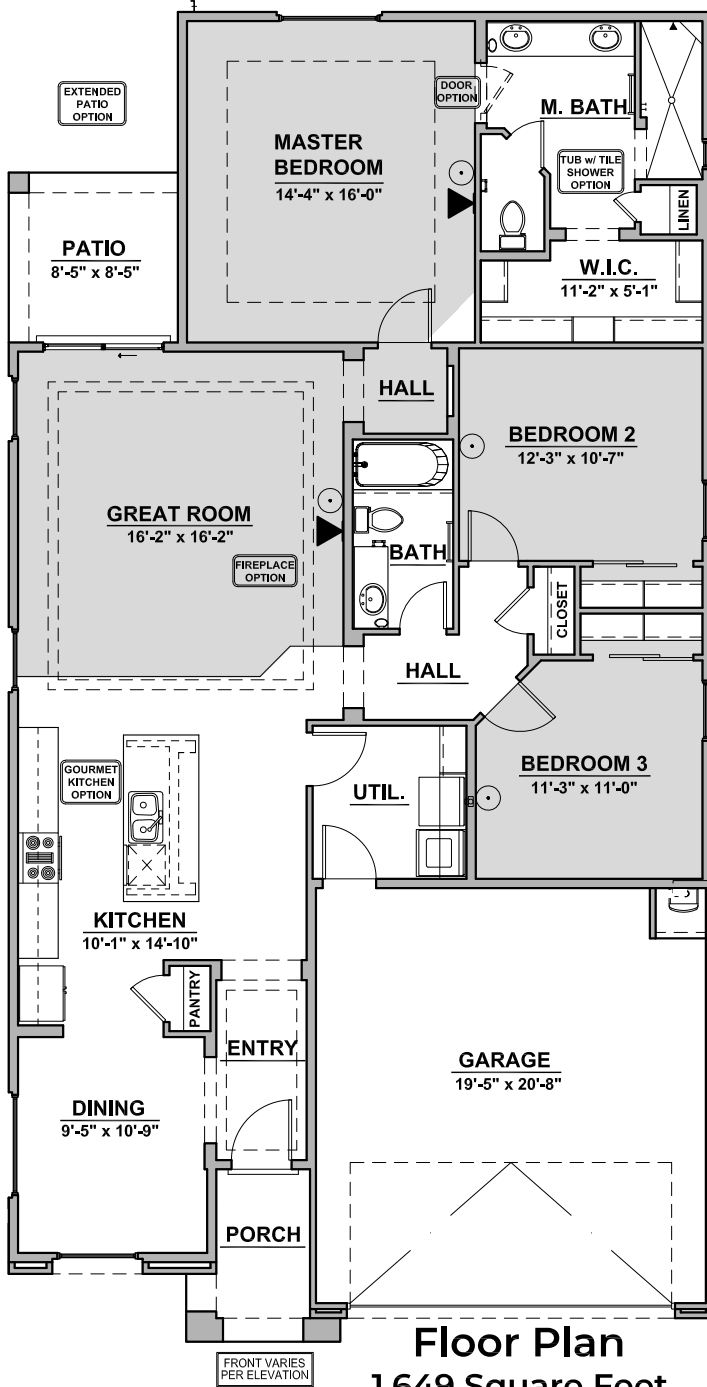

# 1649 Plan

Community: Melon Ridge

LOW VOLTAGE LEGEND	
LOGO	DESCRIPTION
	CABLE TV
	CAT 5 DATA

**Tuscan (T)**

**Mediterranean (M)**

Garage Orientation: Left    Right

Home is complete and accepted as built. \_\_\_\_\_

Home construction is in process, buyer accepts all option locations. \_\_\_\_\_