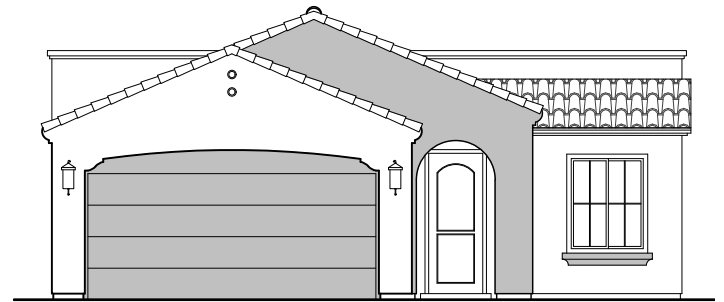

Aguirre

1,501 Square Feet

Community: The Trails @ Metro 2

LOW VOLTAGE LEGEND	
LOGO	DESCRIPTION
	CABLE TV
	CAT 5 DATA

Spanish Colonial (A)

Tuscan (B)

Garage Orientation: Left Right

Home is complete and accepted as built. _____

Home construction is in process, buyer accepts all option locations. _____

Aguirre Options

1,501 Square Feet

Community: The Trails @ Metro 2

LOW VOLTAGE LEGEND	
LOGO	DESCRIPTION
	CABLE TV
	CAT 5 DATA

Ceiling Beam Treatment