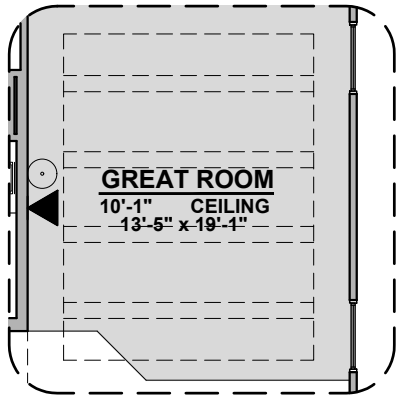

Home construction is in process, buyer accepts all option locations. _____

Aguirre Options

1,501 Square Feet

Community: The Trails @ Metro 2

LOW VOLTAGE LEGEND	
LOGO	DESCRIPTION
	CABLE TV
	CAT 5 DATA

Ceiling Beam Treatment

Gourmet Kitchen

Bath 2 Shower

Tub w/ Glass Shower

Center Hinge ILO Sliding Glass Door

Tankless Water Heater

Barn Door

Aguirre Options

1,501 Square Feet