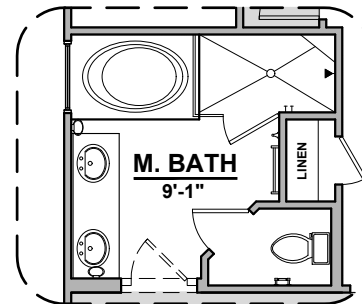

Gourmet Kitchen

Bath 2 Shower

Tub w/ Glass Shower

Center Hinge ILO Sliding Glass Door

Tankless Water Heater

Barn Door

Aguirre Options

1,501 Square Feet