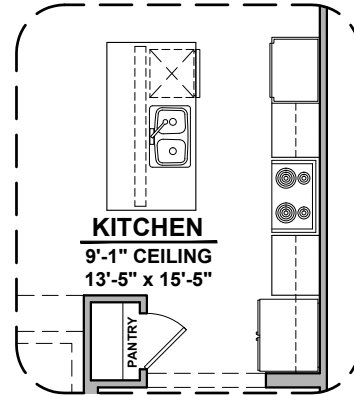

Home construction is in process, buyer accepts all option locations. _____

Aguirre Options

1,501 Square Feet

Community: The Trails @ Metro 2

LOW VOLTAGE LEGEND	
LOGO	DESCRIPTION
	CABLE TV
	CAT 5 DATA

Ceiling Beam Treatment

Gourmet Kitchen

Bath 2 Shower

Tub w/ Glass Shower

Center Hinge ILO Sliding Glass Door

Tankless Water Heater

Barn Door

Aguirre Options

1,501 Square Feet