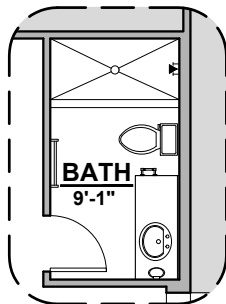

Home construction is in process, buyer accepts all option locations. _____

Aguirre Options

1,501 Square Feet

Community: The Trails @ Metro 2

LOW VOLTAGE LEGEND	
LOGO	DESCRIPTION
	CABLE TV
	CAT 5 DATA

Ceiling Beam Treatment

Gourmet Kitchen

Bath 2 Shower

Tub w/ Glass Shower

Center Hinge ILO Sliding Glass Door

Tankless Water Heater

Barn Door

Aguirre Options

1,501 Square Feet