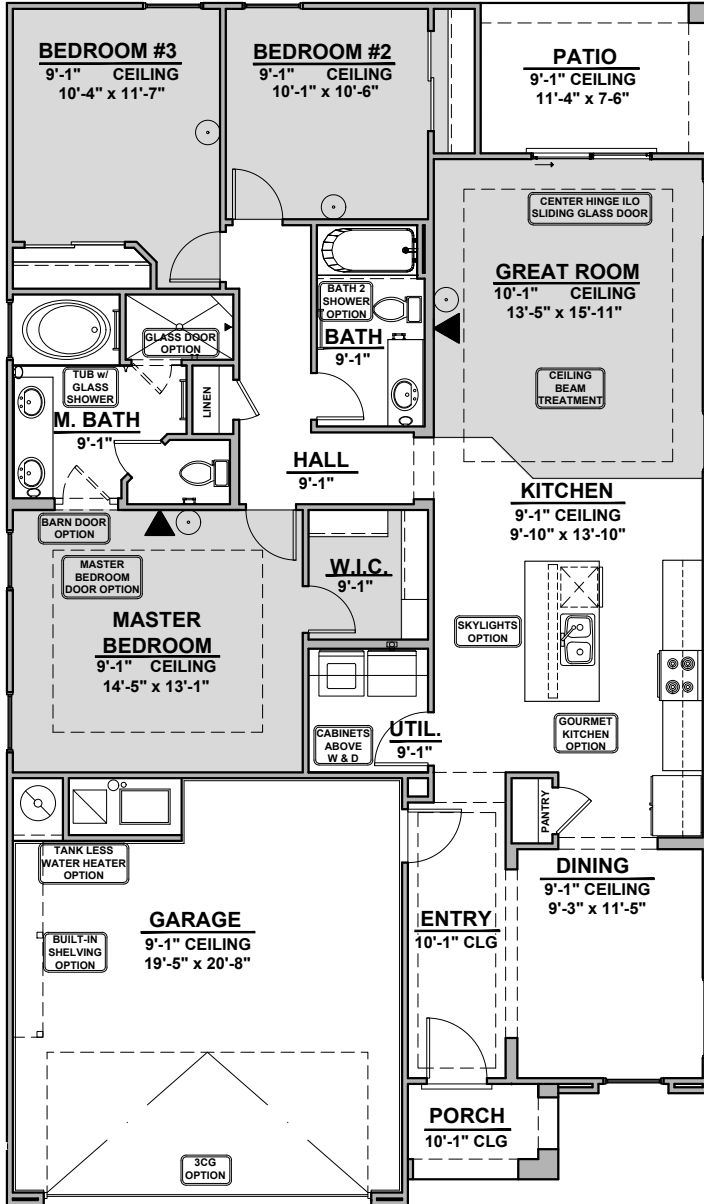

Aguirre

1,501 Square Feet

Community: The Trails @ Metro 2

LOW VOLTAGE LEGEND	
LOGO	DESCRIPTION
	CABLE TV
	CAT 5 DATA

Spanish Colonial (A)

Tuscan (B)

Garage Orientation: Left Right

Home is complete and accepted as built. _____

Home construction is in process, buyer accepts all option locations. _____

Aguirre Options

1,501 Square Feet

Community: The Trails @ Metro 2

LOW VOLTAGE LEGEND	
LOGO	DESCRIPTION
	CABLE TV
	CAT 5 DATA

Ceiling Beam Treatment

Gourmet Kitchen

Bath 2 Shower

Tub w/ Glass Shower

Center Hinge ILO Sliding Glass Door

Tankless Water Heater

Barn Door

Aguirre Options

1,501 Square Feet