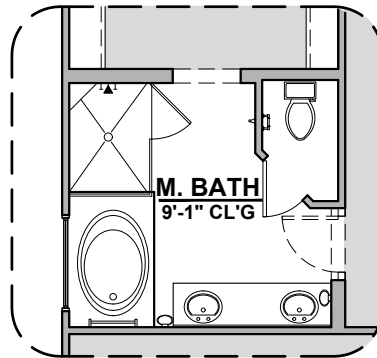

Soledad

1,752 Square Feet

Community: The Trails @ Metro 2

LOW VOLTAGE LEGEND	
LOGO	DESCRIPTION
	CABLE TV
	CAT 5 DATA

Spanish Colonial (A)

Tuscan (B)

Garage Orientation: Left Right

Home is complete and accepted as built. _____

Home construction is in process, buyer accepts all option locations. _____

Soledad Options

1,752 Square Feet

Community: The Trails @ Metro 2

LOW VOLTAGE LEGEND	
LOGO	DESCRIPTION
	CABLE TV
	CAT 5 DATA

Deluxe Tile Shower