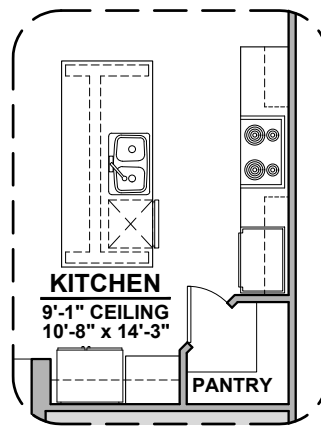

Center Hinge ILO
Sliding Glass Door

Soledad Options

1,752 Square Feet

Community: The Trails @ Metro 2

LOW VOLTAGE LEGEND	
LOGO	DESCRIPTION
	CABLE TV
	CAT 5 DATA

Ceiling Beam Treatment

Gourmet Kitchen

Skylights

Study

Bedroom #4

Bath 2 Shower

Soledad Options

1,752 Square Feet

Community: The Trails @ Metro 2

LOW VOLTAGE LEGEND	
LOGO	DESCRIPTION
	CABLE TV
	CAT 5 DATA

3rd Car Garage