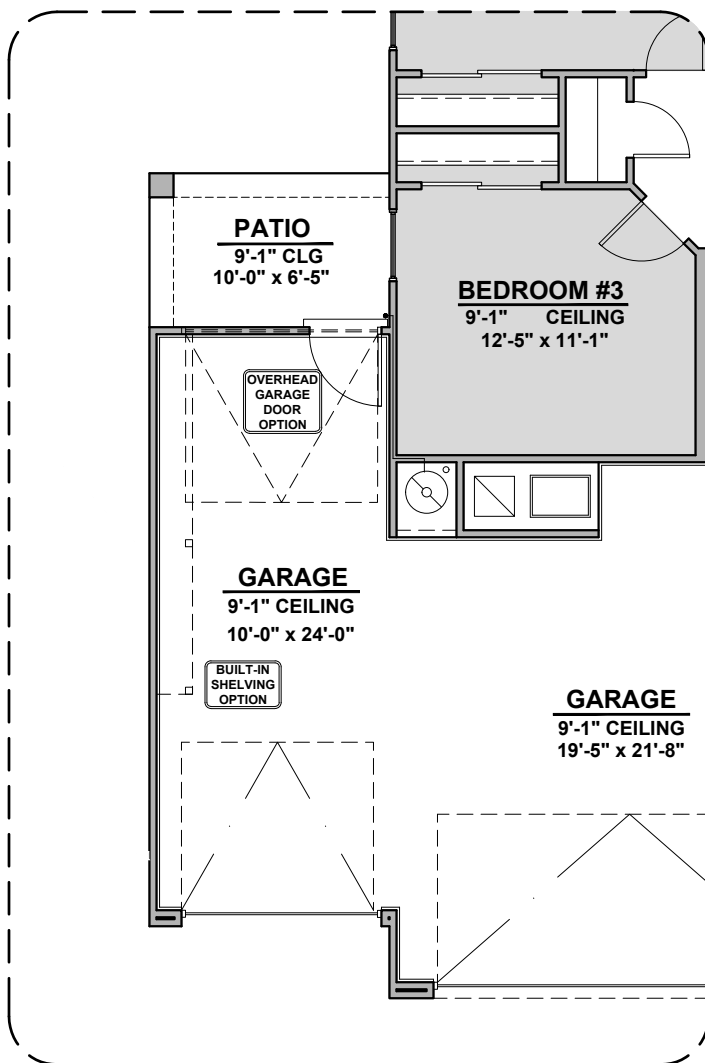

Soledad

1,752 Square Feet

Community: The Trails @ Metro 2

LOW VOLTAGE LEGEND	
LOGO	DESCRIPTION
	CABLE TV
	CAT 5 DATA

Spanish Colonial (A)

Tuscan (B)

Garage Orientation: Left Right

Home is complete and accepted as built. _____

Center Hinge ILO
Sliding Glass Door

Soledad Options

1,752 Square Feet

Community: The Trails @ Metro 2

LOW VOLTAGE LEGEND	
LOGO	DESCRIPTION
	CABLE TV
	CAT 5 DATA

Ceiling Beam Treatment

Gourmet Kitchen

Skylights

Study

Bedroom #4

Bath 2 Shower

Soledad Options

1,752 Square Feet

Community: The Trails @ Metro 2

LOW VOLTAGE LEGEND	
LOGO	DESCRIPTION
	CABLE TV
	CAT 5 DATA

3rd Car Garage