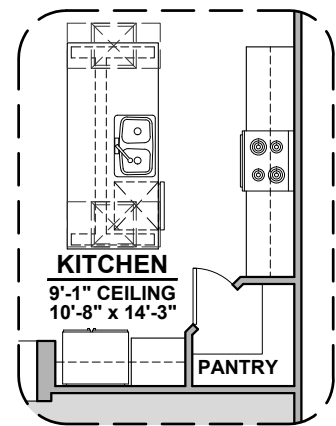

Center Hinge ILO
Sliding Glass Door

Soledad Options

1,752 Square Feet

Community: The Trails @ Metro 2

LOW VOLTAGE LEGEND	
LOGO	DESCRIPTION
	CABLE TV
	CAT 5 DATA

Ceiling Beam Treatment

Gourmet Kitchen

Skylights

Study

Bedroom #4

Bath 2 Shower

Soledad Options

1,752 Square Feet

Community: The Trails @ Metro 2

LOW VOLTAGE LEGEND	
LOGO	DESCRIPTION
	CABLE TV
	CAT 5 DATA

3rd Car Garage