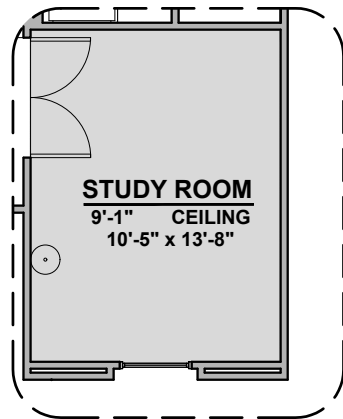

Center Hinge ILO
Sliding Glass Door

Soledad Options

1,752 Square Feet

Community: The Trails @ Metro 2

LOW VOLTAGE LEGEND	
LOGO	DESCRIPTION
	CABLE TV
	CAT 5 DATA

Ceiling Beam Treatment

Gourmet Kitchen

Skylights

Study

Bedroom #4

Bath 2 Shower

Soledad Options

1,752 Square Feet

Community: The Trails @ Metro 2

LOW VOLTAGE LEGEND	
LOGO	DESCRIPTION
	CABLE TV
	CAT 5 DATA

3rd Car Garage