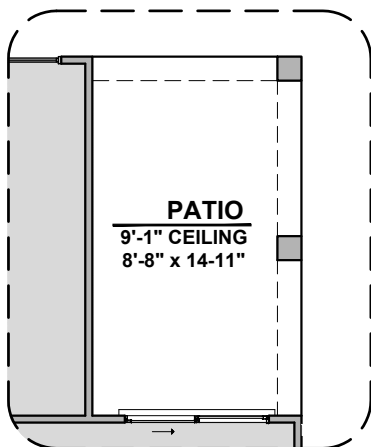

Extended Patio