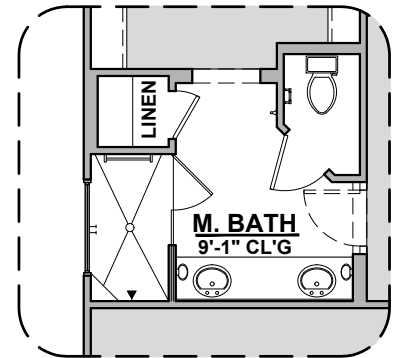

Deluxe Glass Shower