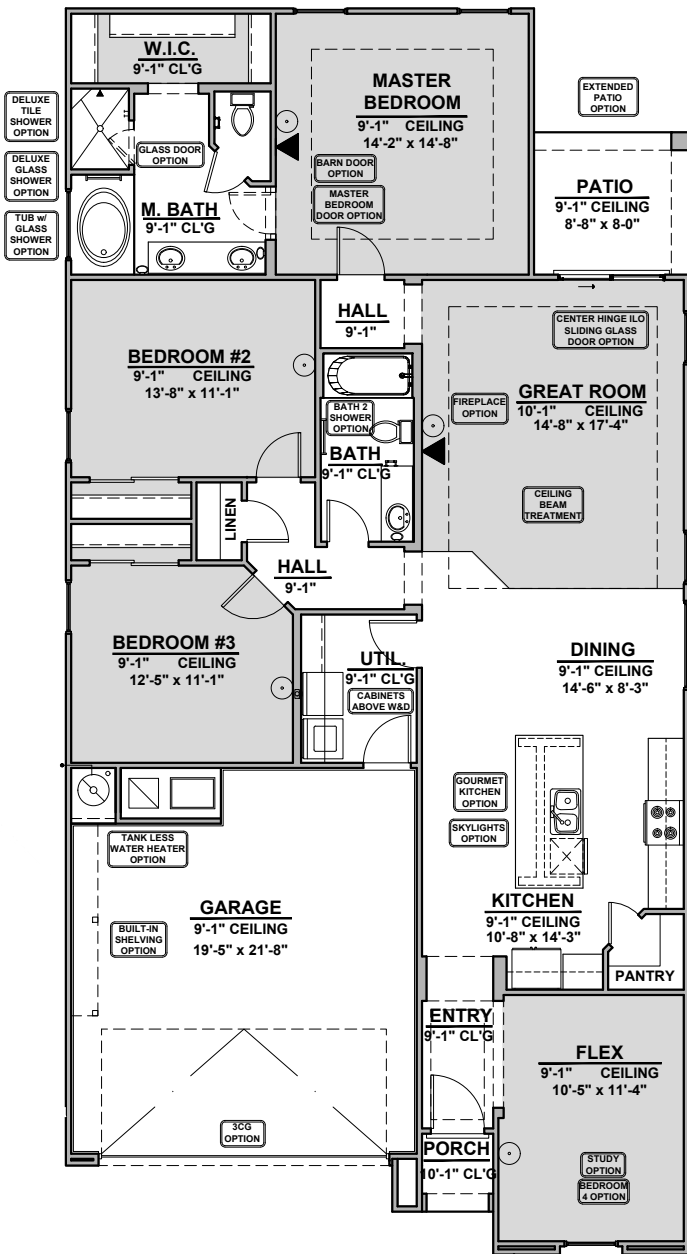

Soledad

1,752 Square Feet

Community: The Trails @ Metro 2

LOW VOLTAGE LEGEND	
LOGO	DESCRIPTION
	CABLE TV
	CAT 5 DATA

Spanish Colonial (A)

Tuscan (B)

Garage Orientation: Left Right

Home is complete and accepted as built. _____

Home construction is in process, buyer accepts all option locations. _____

Soledad Options

1,752 Square Feet

Community: The Trails @ Metro 2

LOW VOLTAGE LEGEND	
LOGO	DESCRIPTION
	CABLE TV
	CAT 5 DATA

Deluxe Tile Shower

Center Hinge ILO
Sliding Glass Door

Soledad Options

1,752 Square Feet

Community: The Trails @ Metro 2

LOW VOLTAGE LEGEND	
LOGO	DESCRIPTION
	CABLE TV
	CAT 5 DATA

Ceiling Beam Treatment

Gourmet Kitchen

Skylights

Study

Bedroom #4

Bath 2 Shower

Soledad Options

1,752 Square Feet

Community: The Trails @ Metro 2

LOW VOLTAGE LEGEND	
LOGO	DESCRIPTION
	CABLE TV
	CAT 5 DATA

3rd Car Garage