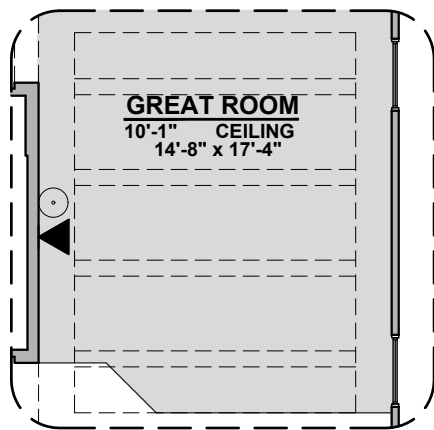

Center Hinge ILO
Sliding Glass Door

Soledad Options

1,752 Square Feet

Community: The Trails @ Metro 2

LOW VOLTAGE LEGEND	
LOGO	DESCRIPTION
	CABLE TV
	CAT 5 DATA

Ceiling Beam Treatment

Gourmet Kitchen

Skylights

Study

Bedroom #4

Bath 2 Shower

Soledad Options

1,752 Square Feet

Community: The Trails @ Metro 2

LOW VOLTAGE LEGEND	
LOGO	DESCRIPTION
	CABLE TV
	CAT 5 DATA

3rd Car Garage