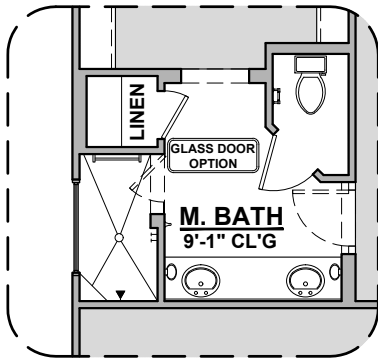

Soledad

1,752 Square Feet

Community: The Trails @ Metro 2

LOW VOLTAGE LEGEND	
LOGO	DESCRIPTION
	CABLE TV
	CAT 5 DATA

Spanish Colonial (A)

Tuscan (B)

Garage Orientation: Left Right

Home is complete and accepted as built. _____

Home construction is in process, buyer accepts all option locations. _____

Soledad Options

1,752 Square Feet

Community: The Trails @ Metro 2

LOW VOLTAGE LEGEND	
LOGO	DESCRIPTION
	CABLE TV
	CAT 5 DATA

Deluxe Tile Shower