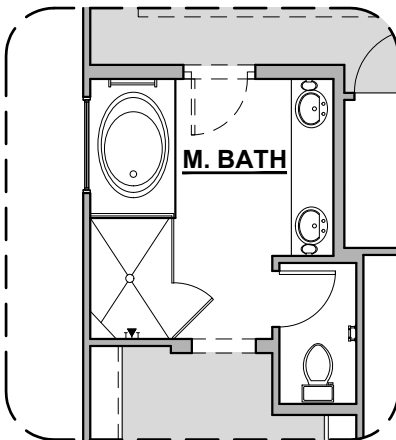

1,907 Square Feet

Community: The Trails @ Metro 2

LOW VOLTAGE LEGEND	
LOGO	DESCRIPTION
	CABLE TV
	CAT 5 DATA

Extended Patio

Study Option

Ceiling Beam Treatment

Tub w/ Glass Shower

Deluxe Glass Shower

Deluxe Tile Shower

Fillmore Options

1,907 Square Feet

Community: The Trails @ Metro 2

LOW VOLTAGE LEGEND	
LOGO	DESCRIPTION
	CABLE TV
	CAT 5 DATA

3rd Car Garage

3CG Spanish Colonial (A)

3CG Tuscan (B)