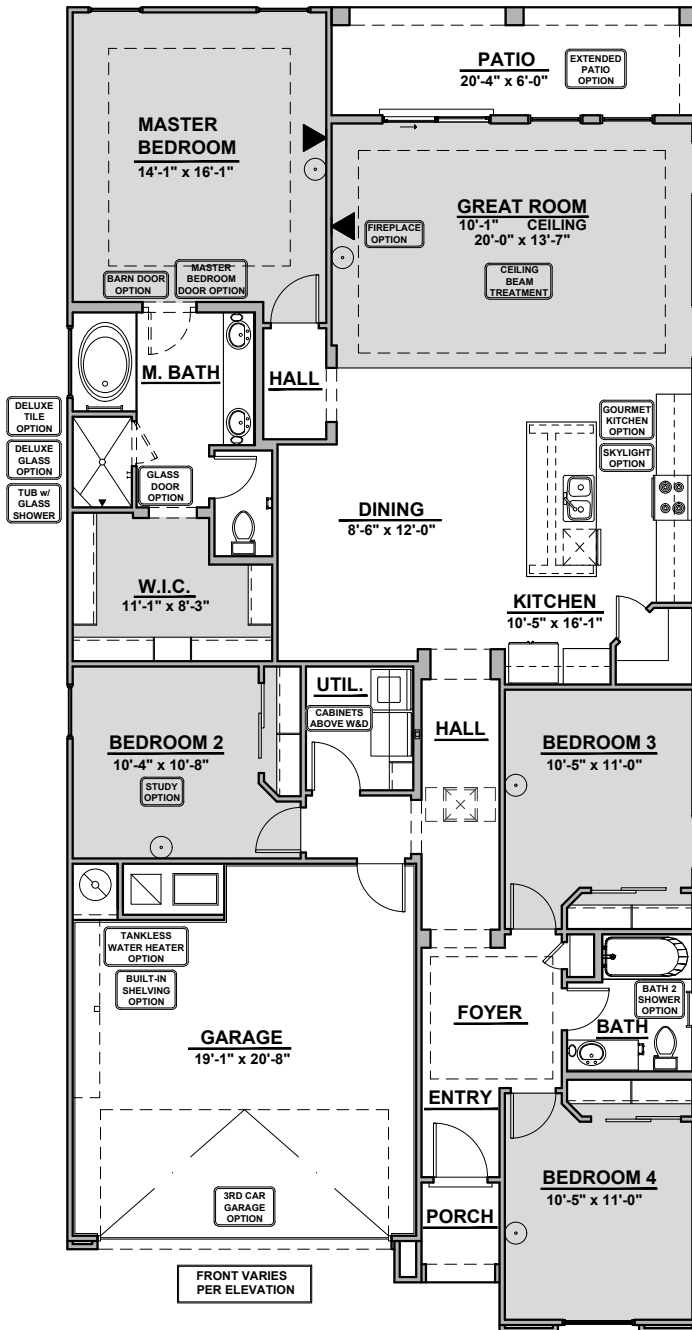

Fillmore

1,907 Square Feet

Community: The Trails @ Metro 2

LOW VOLTAGE LEGEND	
LOGO	DESCRIPTION
	CABLE TV
	CAT 5 DATA

Spanish Colonial (A)

Tuscan (B)

Garage Orientation: Left Right

Home is complete and accepted as built. _____

Home construction is in process, buyer accepts all option locations. _____

Fillmore Options

1,907 Square Feet
Community: The Trails @ Metro 2

LOW VOLTAGE LEGEND	
LOGO	DESCRIPTION
	CABLE TV
	CAT 5 DATA

FirePlace

Traditional
FirePlace

Contemporary
FirePlace

Tankless Water
Heater

Barn Door

Gourmet Kitchen

Skylights

Bath 2 Shower

Fillmore Options

1,907 Square Feet

Community: The Trails @ Metro 2

LOW VOLTAGE LEGEND	
LOGO	DESCRIPTION
	CABLE TV
	CAT 5 DATA

Extended Patio

Study Option

Ceiling Beam Treatment

Tub w/ Glass Shower

Deluxe Glass Shower