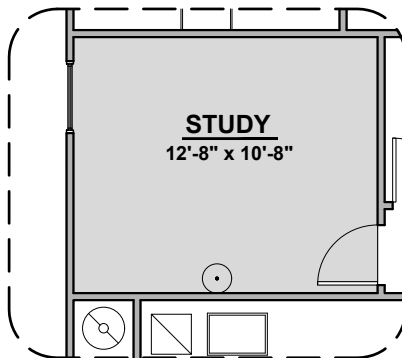

1,907 Square Feet

Community: The Trails @ Metro 2

LOW VOLTAGE LEGEND	
LOGO	DESCRIPTION
	CABLE TV
	CAT 5 DATA

Extended Patio

Study Option

Ceiling Beam Treatment

Tub w/ Glass Shower

Deluxe Glass Shower