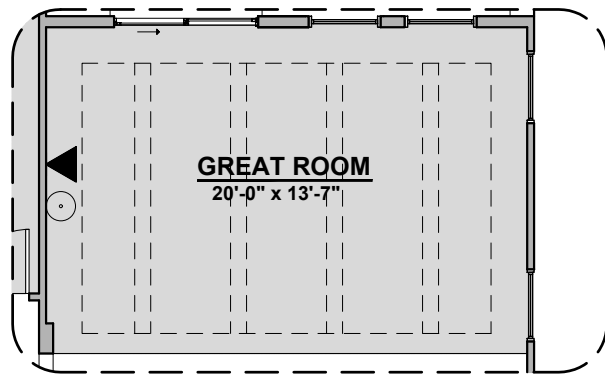

1,907 Square Feet

Community: The Trails @ Metro 2

LOW VOLTAGE LEGEND	
LOGO	DESCRIPTION
	CABLE TV
	CAT 5 DATA

Extended Patio

Study Option

Ceiling Beam Treatment

Tub w/ Glass Shower

Deluxe Glass Shower

Deluxe Tile Shower

Fillmore Options

1,907 Square Feet

Community: The Trails @ Metro 2

LOW VOLTAGE LEGEND	
LOGO	DESCRIPTION
	CABLE TV
	CAT 5 DATA

3rd Car Garage

3CG Spanish Colonial (A)

3CG Tuscan (B)