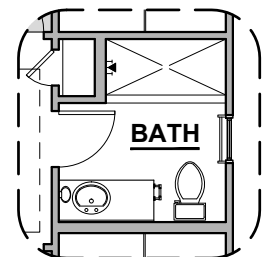

Traditional
FirePlace

Contemporary
FirePlace

Tankless Water
Heater

Barn Door

Gourmet Kitchen

Skylights

Bath 2 Shower

Fillmore Options

1,907 Square Feet

Community: The Trails @ Metro 2

LOW VOLTAGE LEGEND	
LOGO	DESCRIPTION
	CABLE TV
	CAT 5 DATA

Extended Patio

Study Option

Ceiling Beam Treatment

Tub w/ Glass Shower

Deluxe Glass Shower