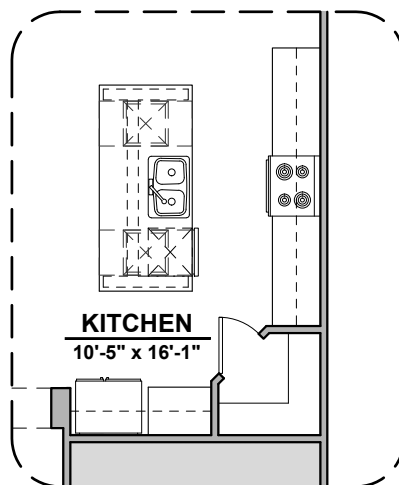

Fillmore Options

1,907 Square Feet
Community: The Trails @ Metro 2

LOW VOLTAGE LEGEND	
LOGO	DESCRIPTION
	CABLE TV
	CAT 5 DATA

Skylights