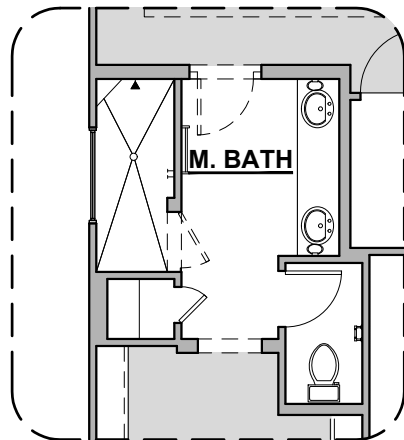

1,907 Square Feet

Community: The Trails @ Metro 2

LOW VOLTAGE LEGEND	
LOGO	DESCRIPTION
	CABLE TV
	CAT 5 DATA

Extended Patio

Study Option

Ceiling Beam Treatment

Tub w/ Glass Shower

Deluxe Glass Shower

Deluxe Tile Shower

Fillmore Options

1,907 Square Feet

Community: The Trails @ Metro 2

LOW VOLTAGE LEGEND	
LOGO	DESCRIPTION
	CABLE TV
	CAT 5 DATA

3rd Car Garage

3CG Spanish Colonial (A)

3CG Tuscan (B)