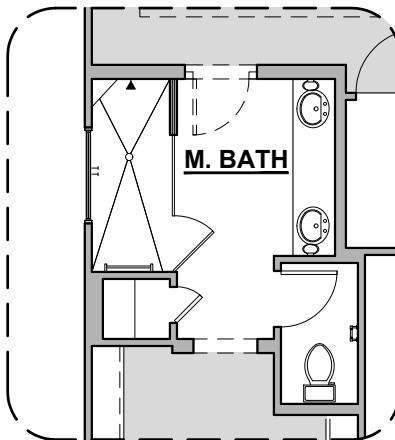

1,907 Square Feet

Community: The Trails @ Metro 2

LOW VOLTAGE LEGEND	
LOGO	DESCRIPTION
	CABLE TV
	CAT 5 DATA

Extended Patio

Study Option

Ceiling Beam Treatment

Tub w/ Glass Shower

Deluxe Glass Shower

Deluxe Tile Shower

Fillmore Options

1,907 Square Feet

Community: The Trails @ Metro 2

LOW VOLTAGE LEGEND	
LOGO	DESCRIPTION
	CABLE TV
	CAT 5 DATA

3rd Car Garage

3CG Spanish Colonial (A)

3CG Tuscan (B)