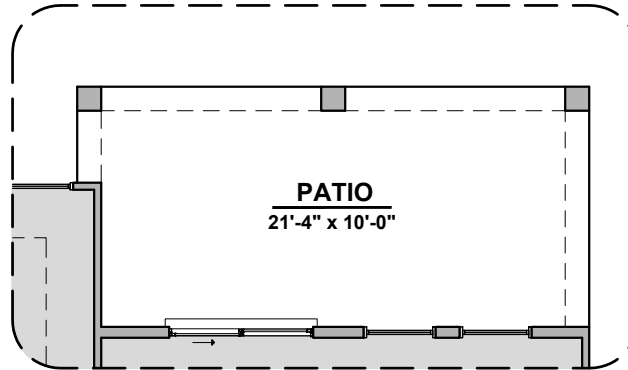

1,907 Square Feet

Community: The Trails @ Metro 2

LOW VOLTAGE LEGEND	
LOGO	DESCRIPTION
	CABLE TV
	CAT 5 DATA

Extended Patio

Study Option

Ceiling Beam Treatment

Tub w/ Glass Shower

Deluxe Glass Shower