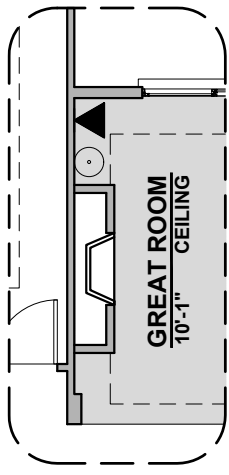

Fillmore

1,907 Square Feet

Community: The Trails @ Metro 2

LOW VOLTAGE LEGEND	
LOGO	DESCRIPTION
	CABLE TV
	CAT 5 DATA

Spanish Colonial (A)

Tuscan (B)

Garage Orientation: Left Right

Home is complete and accepted as built. _____

Home construction is in process, buyer accepts all option locations. _____

Fillmore Options

1,907 Square Feet
Community: The Trails @ Metro 2

LOW VOLTAGE LEGEND	
LOGO	DESCRIPTION
	CABLE TV
	CAT 5 DATA

FirePlace

1,907 Square Feet

Community: The Trails @ Metro 2

LOW VOLTAGE LEGEND	
LOGO	DESCRIPTION
	CABLE TV
	CAT 5 DATA

Extended Patio

Study Option

Ceiling Beam Treatment

Tub w/ Glass Shower

Deluxe Glass Shower