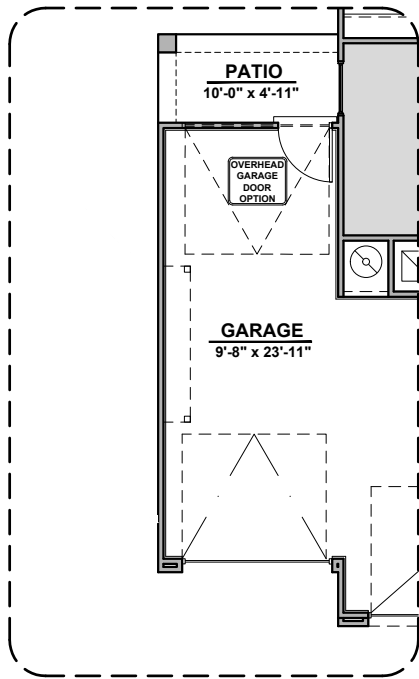

1,907 Square Feet

Community: The Trails @ Metro 2

LOW VOLTAGE LEGEND	
LOGO	DESCRIPTION
	CABLE TV
	CAT 5 DATA

Extended Patio

Study Option

Ceiling Beam Treatment

Tub w/ Glass Shower

Deluxe Glass Shower

Deluxe Tile Shower

Fillmore Options

1,907 Square Feet

Community: The Trails @ Metro 2

LOW VOLTAGE LEGEND	
LOGO	DESCRIPTION
	CABLE TV
	CAT 5 DATA

3rd Car Garage

3CG Spanish Colonial (A)

3CG Tuscan (B)