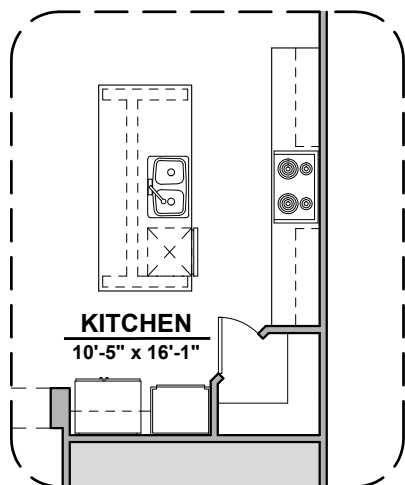

Gourmet Kitchen