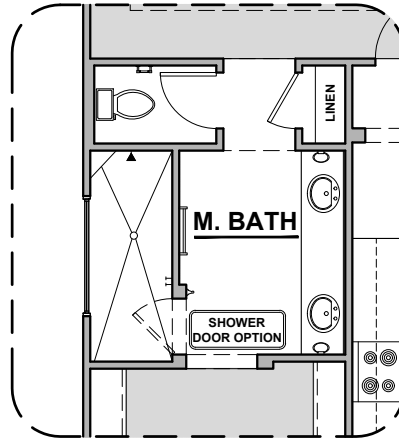

Picacho

2,180 Square Feet

Community: The Trails @ Metro 2

LOW VOLTAGE LEGEND	
LOGO	DESCRIPTION
	CABLE TV
	CAT 5 DATA

Spanish Colonial (A)

Tuscan (B)

Garage Orientation: Left Right

Home is complete and accepted as built. _____

Home construction is in process, buyer accepts all option locations. _____

Picacho Options

2,180 Square Feet

Community: The Trails @ Metro 2

LOW VOLTAGE LEGEND	
LOGO	DESCRIPTION
	CABLE TV
	CAT 5 DATA

Deluxe Glass Shower

Stacking Door ILO Standard Door

Picacho Options

2,180 Square Feet

Community: The Trails @ Metro 2

LOW VOLTAGE LEGEND	
LOGO	DESCRIPTION
	CABLE TV
	CAT 5 DATA

Ceiling Beam Treatment

Gourmet Kitchen

Skylights