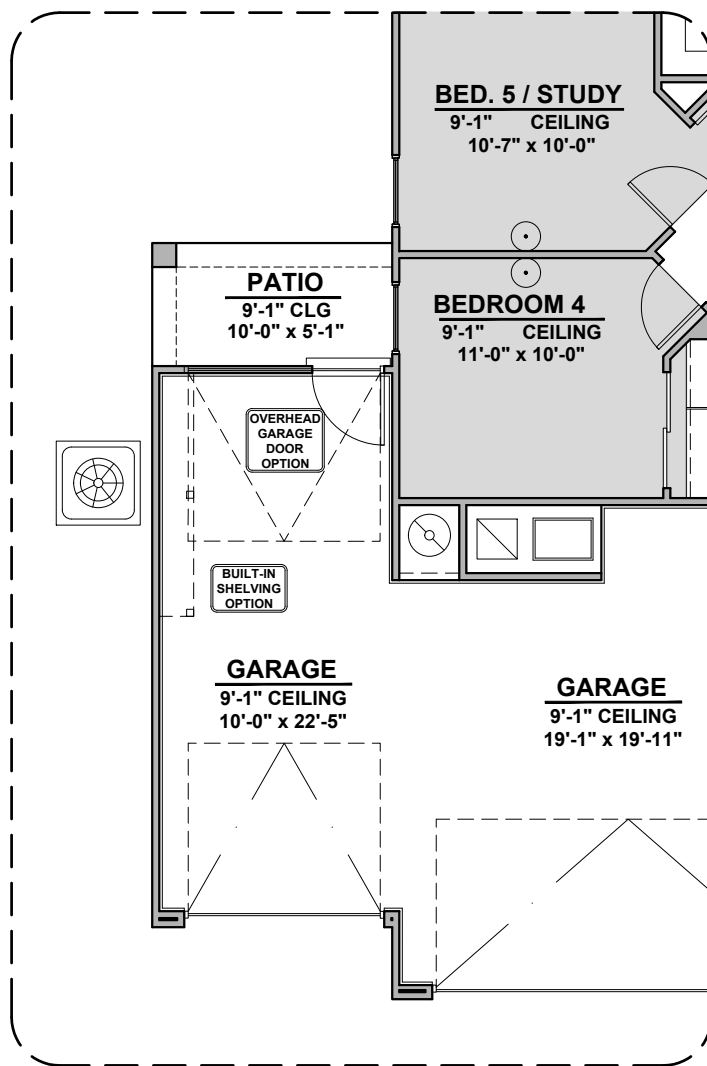

Stacking Door ILO Standard Door

Picacho Options

2,180 Square Feet

Community: The Trails @ Metro 2

LOW VOLTAGE LEGEND	
LOGO	DESCRIPTION
	CABLE TV
	CAT 5 DATA

Ceiling Beam Treatment

Gourmet Kitchen

Skylights

Guest Suite

Bath 2 Shower

Bath 3 Shower

Picacho Options

2,180 Square Feet

Community: The Trails @ Metro 2

LOW VOLTAGE LEGEND	
LOGO	DESCRIPTION
	CABLE TV
	CAT 5 DATA

3rd Car Garage