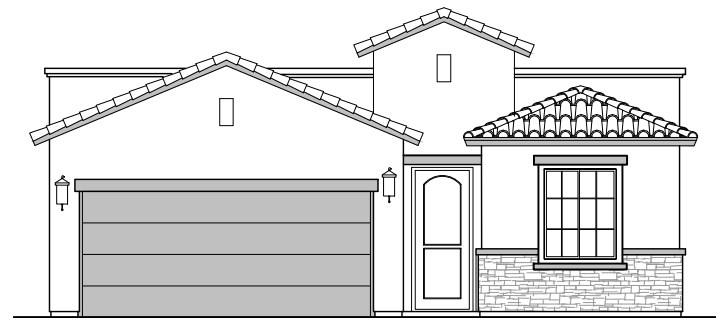

Picacho

2,180 Square Feet

Community: The Trails @ Metro 2

LOW VOLTAGE LEGEND	
LOGO	DESCRIPTION
	CABLE TV
	CAT 5 DATA

Spanish Colonial (A)

Tuscan (B)

Garage Orientation: Left Right

Home is complete and accepted as built. _____

Home construction is in process, buyer accepts all option locations. _____

Picacho Options

2,180 Square Feet

Community: The Trails @ Metro 2

LOW VOLTAGE LEGEND	
LOGO	DESCRIPTION
	CABLE TV
	CAT 5 DATA

Deluxe Glass Shower