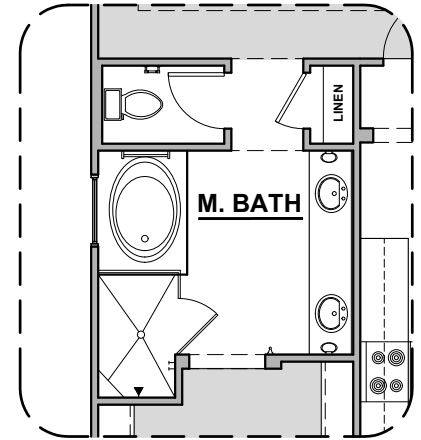

Tub w/ Glass Shower