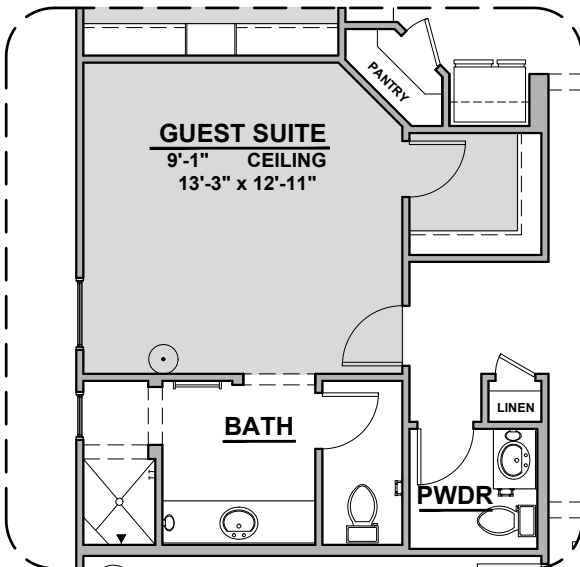

Stacking Door ILO Standard Door

Picacho Options

2,180 Square Feet

Community: The Trails @ Metro 2

LOW VOLTAGE LEGEND	
LOGO	DESCRIPTION
	CABLE TV
	CAT 5 DATA

Ceiling Beam Treatment

Gourmet Kitchen

Skylights

Guest Suite

Bath 2 Shower

Bath 3 Shower

Picacho Options

2,180 Square Feet

Community: The Trails @ Metro 2

LOW VOLTAGE LEGEND	
LOGO	DESCRIPTION
	CABLE TV
	CAT 5 DATA

3rd Car Garage