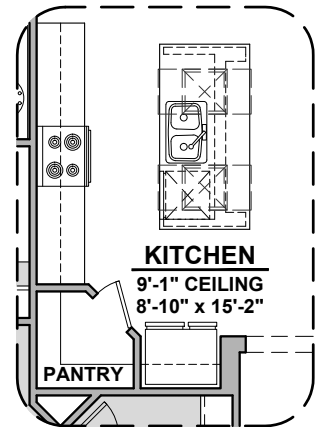

Stacking Door ILO Standard Door

Picacho Options

2,180 Square Feet

Community: The Trails @ Metro 2

LOW VOLTAGE LEGEND	
LOGO	DESCRIPTION
	CABLE TV
	CAT 5 DATA

Ceiling Beam Treatment

Gourmet Kitchen

Skylights

Guest Suite

Bath 2 Shower

Bath 3 Shower

Picacho Options

2,180 Square Feet

Community: The Trails @ Metro 2

LOW VOLTAGE LEGEND	
LOGO	DESCRIPTION
	CABLE TV
	CAT 5 DATA

3rd Car Garage