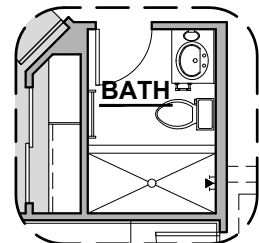

Stacking Door ILO Standard Door

Picacho Options

2,180 Square Feet

Community: The Trails @ Metro 2

LOW VOLTAGE LEGEND	
LOGO	DESCRIPTION
	CABLE TV
	CAT 5 DATA

Ceiling Beam Treatment

Gourmet Kitchen

Skylights

Guest Suite

Bath 2 Shower

Bath 3 Shower

Picacho Options

2,180 Square Feet

Community: The Trails @ Metro 2

LOW VOLTAGE LEGEND	
LOGO	DESCRIPTION
	CABLE TV
	CAT 5 DATA

3rd Car Garage