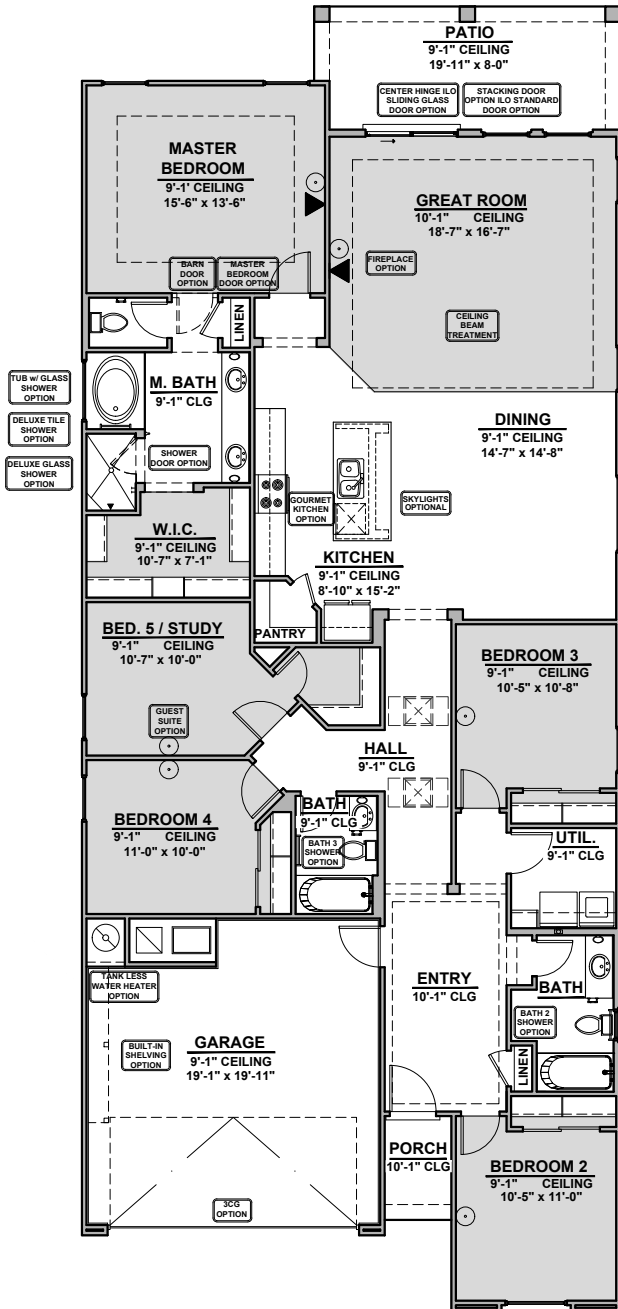

Picacho

2,180 Square Feet

Community: The Trails @ Metro 2

LOW VOLTAGE LEGEND	
LOGO	DESCRIPTION
	CABLE TV
	CAT 5 DATA

Spanish Colonial (A)

Tuscan (B)

Garage Orientation: Left Right

Home is complete and accepted as built. _____

Home construction is in process, buyer accepts all option locations. _____

Picacho Options

2,180 Square Feet

Community: The Trails @ Metro 2

LOW VOLTAGE LEGEND	
LOGO	DESCRIPTION
	CABLE TV
	CAT 5 DATA

Deluxe Glass Shower

Deluxe Tile Shower

Tub w/ Glass Shower

Fireplace

Traditional Fireplace

Contemporary Fireplace

Barn Door

Tankless Water Heater

Center Hinge ILO Sliding Glass Door

Stacking Door ILO Standard Door

Picacho Options

2,180 Square Feet

Community: The Trails @ Metro 2

LOW VOLTAGE LEGEND	
LOGO	DESCRIPTION
	CABLE TV
	CAT 5 DATA

Ceiling Beam Treatment

Gourmet Kitchen

Skylights