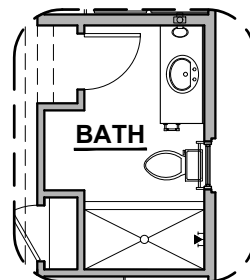

Stacking Door ILO Standard Door

Picacho Options

2,180 Square Feet

Community: The Trails @ Metro 2

LOW VOLTAGE LEGEND	
LOGO	DESCRIPTION
	CABLE TV
	CAT 5 DATA

Ceiling Beam Treatment

Gourmet Kitchen

Skylights

Guest Suite

Bath 2 Shower

Bath 3 Shower

Picacho Options

2,180 Square Feet

Community: The Trails @ Metro 2

LOW VOLTAGE LEGEND	
LOGO	DESCRIPTION
	CABLE TV
	CAT 5 DATA

3rd Car Garage