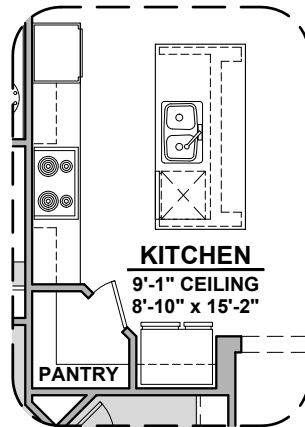

Stacking Door ILO Standard Door

Picacho Options

2,180 Square Feet

Community: The Trails @ Metro 2

LOW VOLTAGE LEGEND	
LOGO	DESCRIPTION
	CABLE TV
	CAT 5 DATA

Ceiling Beam Treatment

Gourmet Kitchen

Skylights

Guest Suite

Bath 2 Shower

Bath 3 Shower

Picacho Options

2,180 Square Feet

Community: The Trails @ Metro 2

LOW VOLTAGE LEGEND	
LOGO	DESCRIPTION
	CABLE TV
	CAT 5 DATA

3rd Car Garage