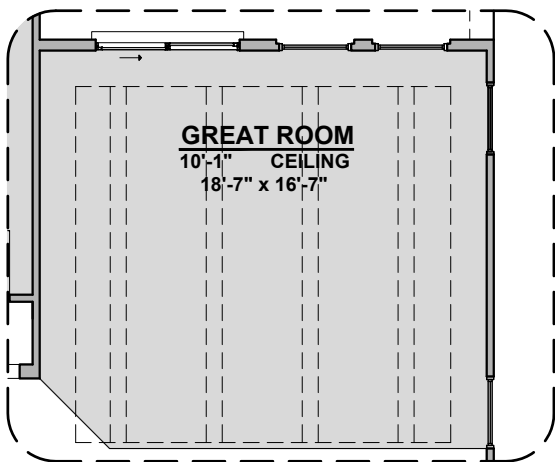

Stacking Door ILO Standard Door

Picacho Options

2,180 Square Feet

Community: The Trails @ Metro 2

LOW VOLTAGE LEGEND	
LOGO	DESCRIPTION
	CABLE TV
	CAT 5 DATA

Ceiling Beam Treatment

Gourmet Kitchen

Skylights

Guest Suite

Bath 2 Shower

Bath 3 Shower

Picacho Options

2,180 Square Feet

Community: The Trails @ Metro 2

LOW VOLTAGE LEGEND	
LOGO	DESCRIPTION
	CABLE TV
	CAT 5 DATA

3rd Car Garage