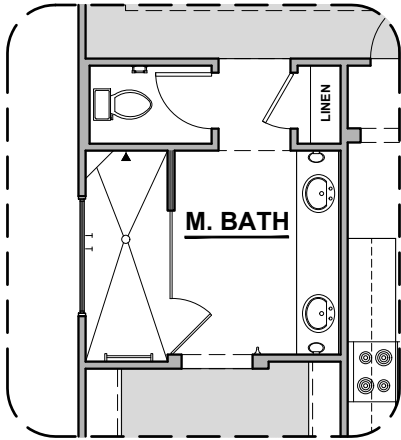

Picacho

2,180 Square Feet

Community: The Trails @ Metro 2

LOW VOLTAGE LEGEND	
LOGO	DESCRIPTION
	CABLE TV
	CAT 5 DATA

Spanish Colonial (A)

Tuscan (B)

Garage Orientation: Left Right

Home is complete and accepted as built. _____

Home construction is in process, buyer accepts all option locations. _____

Picacho Options

2,180 Square Feet

Community: The Trails @ Metro 2

LOW VOLTAGE LEGEND	
LOGO	DESCRIPTION
	CABLE TV
	CAT 5 DATA

Deluxe Glass Shower

Stacking Door ILO Standard Door

Picacho Options

2,180 Square Feet

Community: The Trails @ Metro 2

LOW VOLTAGE LEGEND	
LOGO	DESCRIPTION
	CABLE TV
	CAT 5 DATA

Ceiling Beam Treatment

Gourmet Kitchen

Skylights