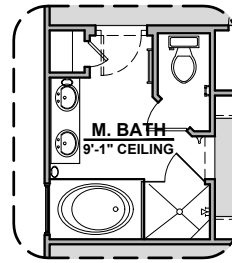

| LOW VOLTAGE LEGEND | |
|--------------------|-------------|
| LOGO | DESCRIPTION |
| | CABLE TV |
| | CAT 5 DATA |

Center Hinge ILO Sliding Glass Door

Barn Door

Deluxe Glass Shower Tub w/ Glass Shower

Traditional Fireplace