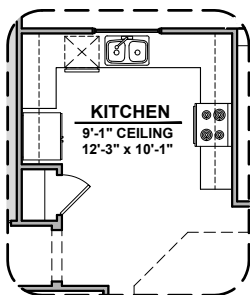

Gourmet Kitchen