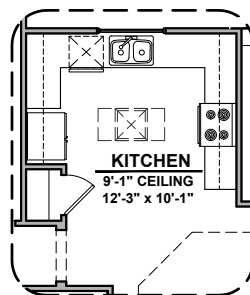

Meadow Options

1,366 Square Feet

Community: The Trails @ Metro 2

LOW VOLTAGE LEGEND	
LOGO	DESCRIPTION
	CABLE TV
	CAT 5 DATA

Skylight