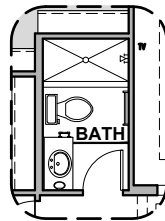

Bath 2 Shower