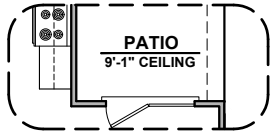

Center Hinge ILO Sliding Glass Door