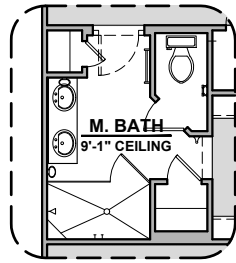

Deluxe Glass Shower Tub w/ Glass Shower