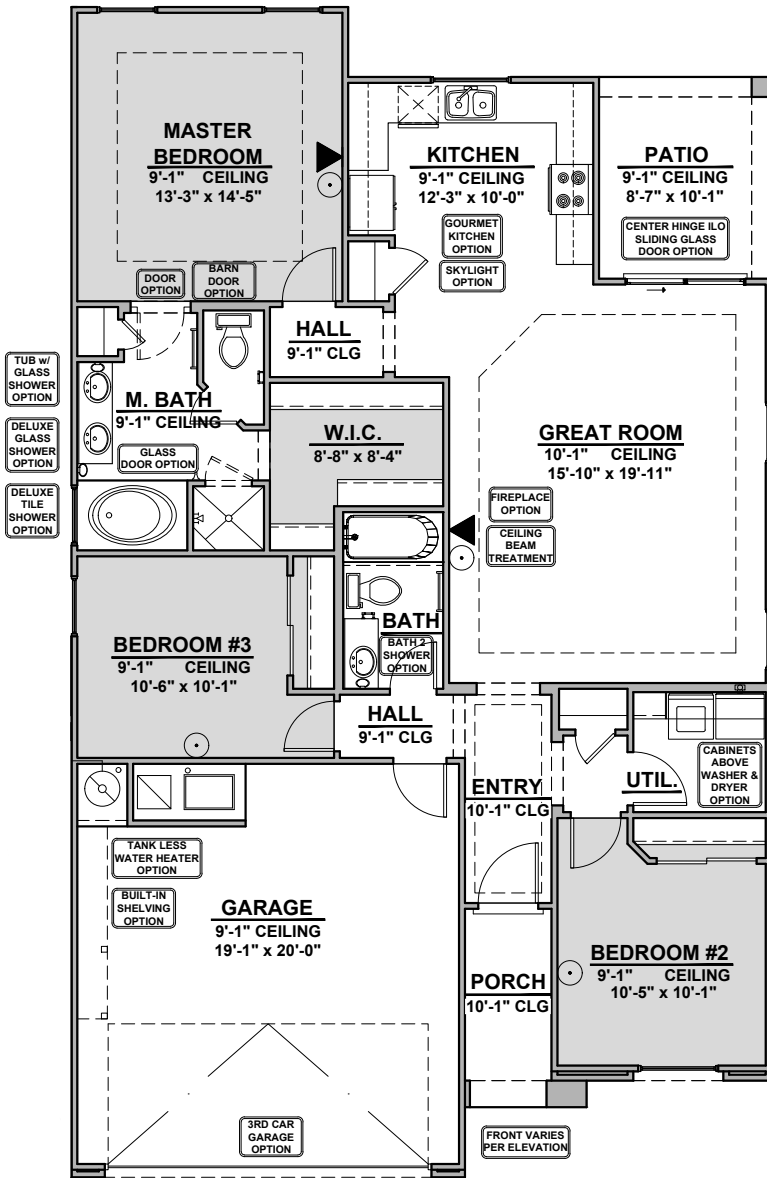

Meadow

1,366 Square Feet

Community: The Trails @ Metro 2

| LOW VOLTAGE LEGEND | |
|--------------------|-------------|
| LOGO | DESCRIPTION |
| | CABLE TV |
| | CAT 5 DATA |

Spanish Colonial (A)

Tuscan (B)

Garage Orientation: Left Right

Home is complete and accepted as built. _____

Home construction is in process, buyer accepts all option locations. _____

Meadow Options

1,366 Square Feet

Community: The Trails @ Metro 2

| LOW VOLTAGE LEGEND | |
|--------------------|-------------|
| LOGO | DESCRIPTION |
| | CABLE TV |
| | CAT 5 DATA |

Center Hinge ILO Sliding Glass Door

Barn Door

Deluxe Glass Shower Tub w/ Glass Shower

Traditional Fireplace