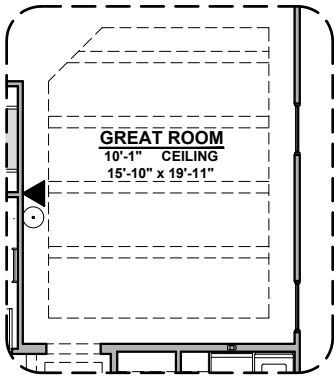

| LOW VOLTAGE LEGEND | |
|--------------------|-------------|
| LOGO | DESCRIPTION |
| | CABLE TV |
| | CAT 5 DATA |

Center Hinge ILO Sliding Glass Door

Barn Door

Deluxe Glass Shower Tub w/ Glass Shower

Traditional Fireplace