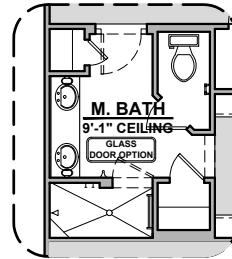

Deluxe Tile Shower