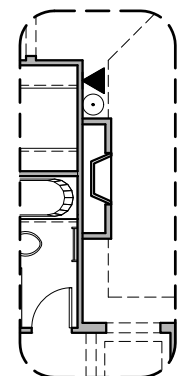

Ceiling Beam Treatment

Tankless Water Heater

Bath 2 Shower

Deluxe Tile Shower

Contemporary Fireplace

Gourmet Kitchen

Skylight

Fireplace

Meadow Options

1,366 Square Feet

Community: The Trails @ Metro 2

| LOW VOLTAGE LEGEND | |
|--------------------|-------------|
| LOGO | DESCRIPTION |
| | CABLE TV |
| | CAT 5 DATA |