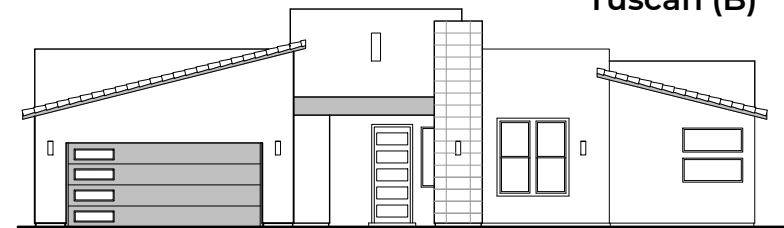

Roosevelt

2,088 Square Feet

Community: Red Hawk Estates

LOW VOLTAGE LEGEND	
LOGO	DESCRIPTION
	CABLE TV
	CAT 5 DATA

Garage Orientation: Left Right

Home is complete and accepted as built. _____

Home construction is in process, buyer accepts all option locations. _____

Spanish (A)

Tuscan (B)

Contemporary (C)

Andalusian (D)

Roosevelt Options

2,088 Square Feet
Community: Red Hawk Estates

LOW VOLTAGE LEGEND	
LOGO	DESCRIPTION
	CABLE TV
	CAT 5 DATA

**Bath 2
Shower**