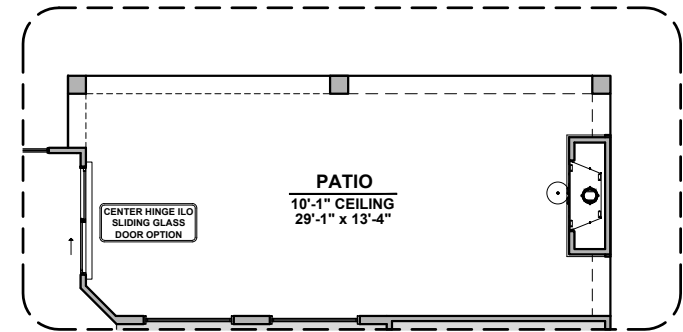

**Stacking Door ILO
Standard Door**

**Stacking Door In Addition
To Standard Door**

Extended Patio

Fire Place

**42" Contemporary
Fireplace**

**72" Contemporary
Fireplace**

Barn Door

**Tankless Water
Heater**

Outdoor Living

Roosevelt Options

2,088 Square Feet
Community: Red Hawk Estates

LOW VOLTAGE LEGEND	
LOGO	DESCRIPTION
	CABLE TV
	CAT 5 DATA

Study Option

Bedroom 4

Tub w/ Glass Shower

Tub w/ Tile Shower