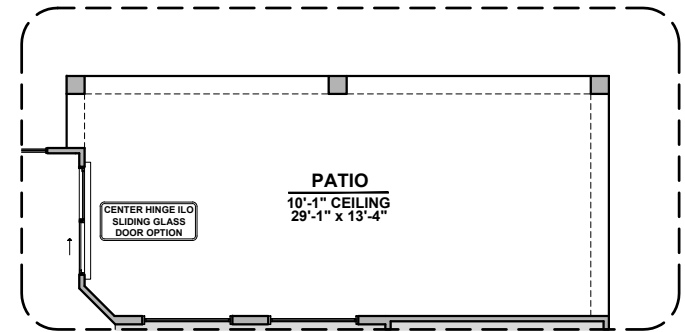

Roosevelt

2,088 Square Feet

Community: Red Hawk Estates

LOW VOLTAGE LEGEND	
LOGO	DESCRIPTION
	CABLE TV
	CAT 5 DATA

Garage Orientation: Left Right

Home is complete and accepted as built. _____

Home construction is in process, buyer accepts all option locations. _____

Spanish (A)

Tuscan (B)

Contemporary (C)

Andalusian (D)

Roosevelt Options

2,088 Square Feet
Community: Red Hawk Estates

LOW VOLTAGE LEGEND	
LOGO	DESCRIPTION
	CABLE TV
	CAT 5 DATA

**Bath 2
Shower**

**Stacking Door ILO
Standard Door**

**Stacking Door In Addition
To Standard Door**

Extended Patio

Fire Place

**42" Contemporary
Fireplace**

**72" Contemporary
Fireplace**

Barn Door

**Tankless Water
Heater**

Outdoor Living

Roosevelt Options

2,088 Square Feet
Community: Red Hawk Estates

LOW VOLTAGE LEGEND	
LOGO	DESCRIPTION
	CABLE TV
	CAT 5 DATA

Study Option

Bedroom 4

Tub w/ Glass Shower

Tub w/ Tile Shower