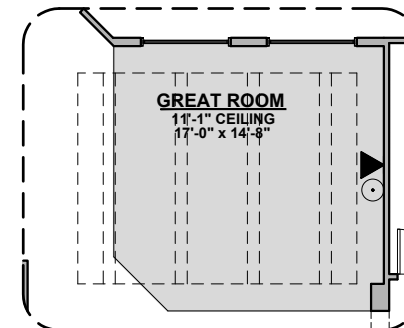

Ceiling Beam Treatment