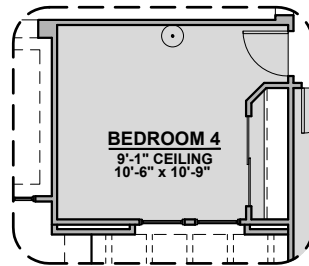

Outdoor Living

Roosevelt Options

2,088 Square Feet
Community: Red Hawk Estates

LOW VOLTAGE LEGEND	
LOGO	DESCRIPTION
	CABLE TV
	CAT 5 DATA

Study Option

Bedroom 4

Tub w/ Glass Shower

Tub w/ Tile Shower