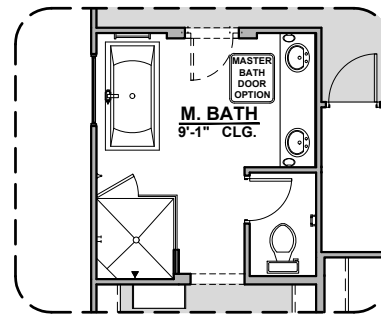

**Stacking Door ILO
Standard Door**

**Stacking Door In Addition
To Standard Door**

Extended Patio

Fire Place

**42" Contemporary
Fireplace**

**72" Contemporary
Fireplace**

Barn Door

**Tankless Water
Heater**

Outdoor Living

Roosevelt Options

2,088 Square Feet
Community: Red Hawk Estates

LOW VOLTAGE LEGEND	
LOGO	DESCRIPTION
	CABLE TV
	CAT 5 DATA

Study Option

Bedroom 4

Tub w/ Glass Shower

Tub w/ Tile Shower

Gourmet Kitchen

Tankless Water Heater

Laundry Cabinet w/ Sink Option

Ceiling Beam Treatment

Center Hinge ILO Sliding Glass Door