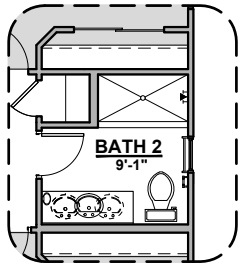

Spanish (A)

Tuscan (B)

Contemporary (C)

Andalusian (D)

Roosevelt Options

2,088 Square Feet
Community: Red Hawk Estates

LOW VOLTAGE LEGEND	
LOGO	DESCRIPTION
	CABLE TV
	CAT 5 DATA

**Bath 2
Shower**

**Stacking Door ILO
Standard Door**

**Stacking Door In Addition
To Standard Door**

Extended Patio

Fire Place

**42" Contemporary
Fireplace**

**72" Contemporary
Fireplace**

Barn Door

**Tankless Water
Heater**