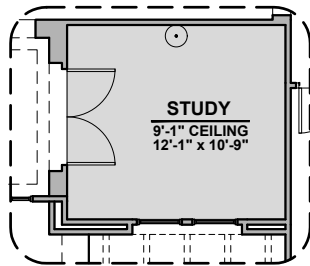

**Stacking Door ILO
Standard Door**

**Stacking Door In Addition
To Standard Door**

Extended Patio

Fire Place

**42" Contemporary
Fireplace**

**72" Contemporary
Fireplace**

Barn Door

**Tankless Water
Heater**

Outdoor Living

Roosevelt Options

2,088 Square Feet
Community: Red Hawk Estates

LOW VOLTAGE LEGEND	
LOGO	DESCRIPTION
	CABLE TV
	CAT 5 DATA

Study Option

Bedroom 4

Tub w/ Glass Shower

Tub w/ Tile Shower