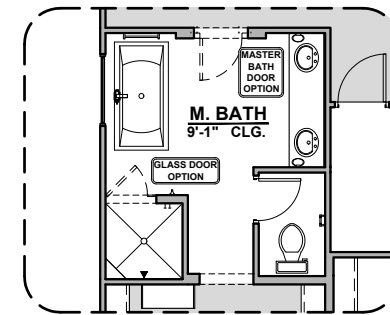

**Stacking Door ILO
Standard Door**

**Stacking Door In Addition
To Standard Door**

Extended Patio

Fire Place

**42" Contemporary
Fireplace**

**72" Contemporary
Fireplace**

Barn Door

**Tankless Water
Heater**

Outdoor Living

Roosevelt Options

2,088 Square Feet
Community: Red Hawk Estates

LOW VOLTAGE LEGEND	
LOGO	DESCRIPTION
	CABLE TV
	CAT 5 DATA

Study Option

Bedroom 4

Tub w/ Glass Shower

Tub w/ Tile Shower

Gourmet Kitchen

Tankless Water Heater

Laundry Cabinet w/ Sink Option

Ceiling Beam Treatment

Center Hinge ILO Sliding Glass Door