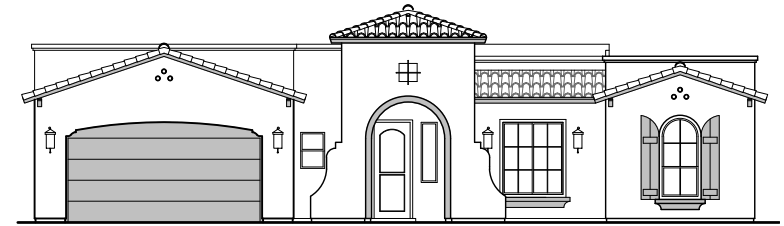

Roosevelt

2,088 Square Feet

Community: Red Hawk Estates

LOW VOLTAGE LEGEND	
LOGO	DESCRIPTION
	CABLE TV
	CAT 5 DATA

Garage Orientation: Left Right

Home is complete and accepted as built. _____

Home construction is in process, buyer accepts all option locations. _____

Spanish (A)

Tuscan (B)

Contemporary (C)

Andalusian (D)

Roosevelt Options

2,088 Square Feet
Community: Red Hawk Estates

LOW VOLTAGE LEGEND	
LOGO	DESCRIPTION
	CABLE TV
	CAT 5 DATA

**Bath 2
Shower**