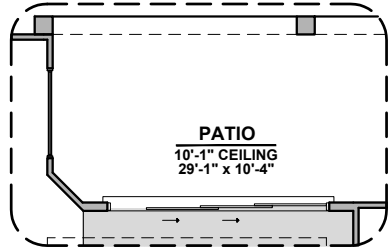

Roosevelt

2,088 Square Feet

Community: Red Hawk Estates

LOW VOLTAGE LEGEND	
LOGO	DESCRIPTION
	CABLE TV
	CAT 5 DATA

Garage Orientation: Left Right

Home is complete and accepted as built. _____

Home construction is in process, buyer accepts all option locations. _____

Spanish (A)

Tuscan (B)

Contemporary (C)

Andalusian (D)

Roosevelt Options

2,088 Square Feet
Community: Red Hawk Estates

LOW VOLTAGE LEGEND	
LOGO	DESCRIPTION
	CABLE TV
	CAT 5 DATA

**Bath 2
Shower**

**Stacking Door ILO
Standard Door**

**Stacking Door In Addition
To Standard Door**

Extended Patio

Fire Place

**42" Contemporary
Fireplace**

**72" Contemporary
Fireplace**

Barn Door

**Tankless Water
Heater**

Outdoor Living

Roosevelt Options

2,088 Square Feet
Community: Red Hawk Estates

LOW VOLTAGE LEGEND	
LOGO	DESCRIPTION
	CABLE TV
	CAT 5 DATA

Study Option

Bedroom 4

Tub w/ Glass Shower

Tub w/ Tile Shower