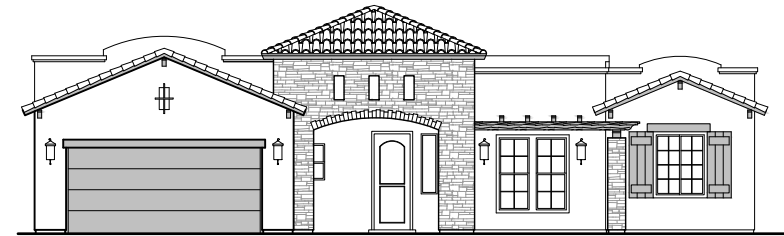

Roosevelt

2,088 Square Feet

Community: Red Hawk Estates

LOW VOLTAGE LEGEND	
LOGO	DESCRIPTION
	CABLE TV
	CAT 5 DATA

Garage Orientation: Left Right

Home is complete and accepted as built. _____

Home construction is in process, buyer accepts all option locations. _____

Spanish (A)

Tuscan (B)

Contemporary (C)

Andalusian (D)

Roosevelt Options

2,088 Square Feet
Community: Red Hawk Estates

LOW VOLTAGE LEGEND	
LOGO	DESCRIPTION
	CABLE TV
	CAT 5 DATA

**Bath 2
Shower**

**Stacking Door ILO
Standard Door**

**Stacking Door In Addition
To Standard Door**

Extended Patio

Fire Place

**42" Contemporary
Fireplace**

**72" Contemporary
Fireplace**

Barn Door

**Tankless Water
Heater**