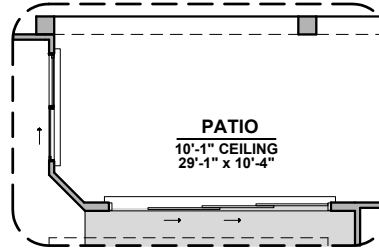

Roosevelt

2,088 Square Feet

Community: Red Hawk Estates

LOW VOLTAGE LEGEND	
LOGO	DESCRIPTION
	CABLE TV
	CAT 5 DATA

Garage Orientation: Left Right

Home is complete and accepted as built. _____

Home construction is in process, buyer accepts all option locations. _____

Spanish (A)

Tuscan (B)

Contemporary (C)

Andalusian (D)

Roosevelt Options

2,088 Square Feet
Community: Red Hawk Estates

LOW VOLTAGE LEGEND	
LOGO	DESCRIPTION
	CABLE TV
	CAT 5 DATA

**Bath 2
Shower**

**Stacking Door ILO
Standard Door**

**Stacking Door In Addition
To Standard Door**

Extended Patio

Fire Place

**42" Contemporary
Fireplace**

**72" Contemporary
Fireplace**

Barn Door

**Tankless Water
Heater**