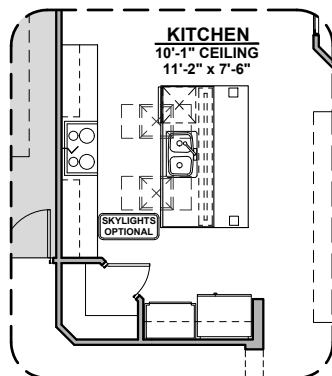

**Stacking Door ILO
Standard Door**

**Stacking Door In Addition
To Standard Door**

Extended Patio

Fire Place

**42" Contemporary
Fireplace**

**72" Contemporary
Fireplace**

Barn Door

**Tankless Water
Heater**

Outdoor Living

Roosevelt Options

2,088 Square Feet
Community: Red Hawk Estates

LOW VOLTAGE LEGEND	
LOGO	DESCRIPTION
	CABLE TV
	CAT 5 DATA

Study Option

Bedroom 4

Tub w/ Glass Shower

Tub w/ Tile Shower

Gourmet Kitchen

Tankless Water Heater

Laundry Cabinet w/ Sink Option

Ceiling Beam Treatment

Center Hinge ILO Sliding Glass Door