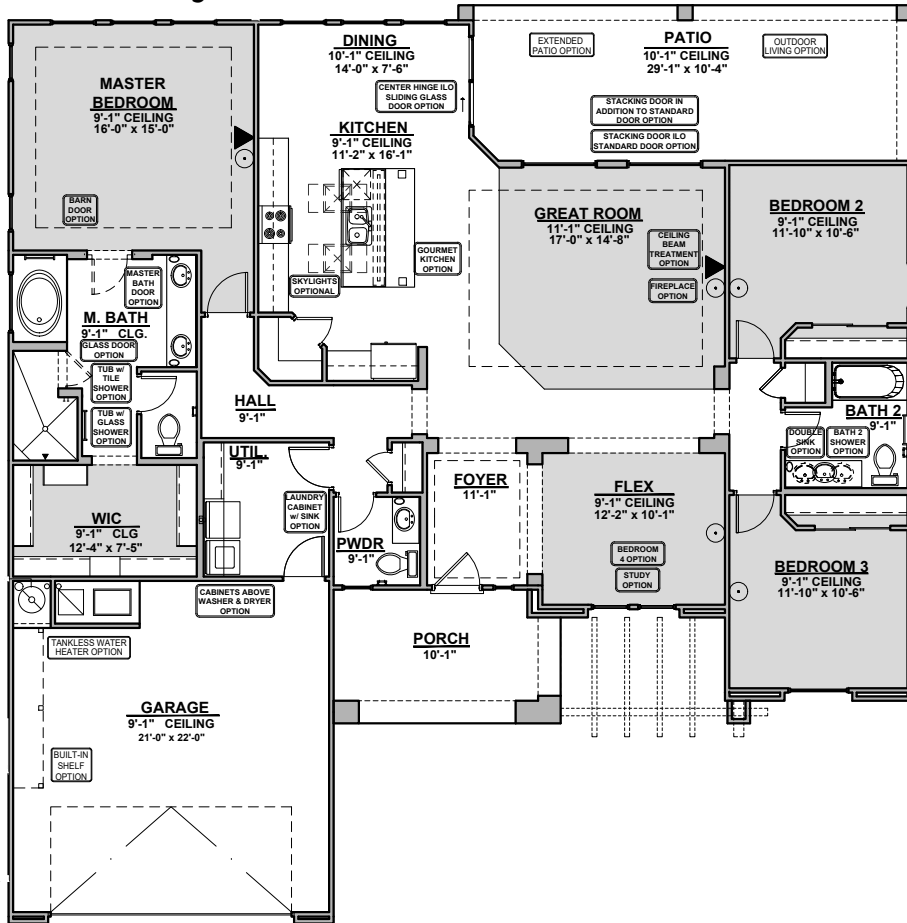

Roosevelt

2,088 Square Feet

Community: Red Hawk Estates

LOW VOLTAGE LEGEND	
LOGO	DESCRIPTION
	CABLE TV
	CAT 5 DATA

Garage Orientation: Left Right

Home is complete and accepted as built. _____

Home construction is in process, buyer accepts all option locations. _____

Spanish (A)

Tuscan (B)

Contemporary (C)

Andalusian (D)

Roosevelt Options

2,088 Square Feet
Community: Red Hawk Estates

LOW VOLTAGE LEGEND	
LOGO	DESCRIPTION
	CABLE TV
	CAT 5 DATA

**Bath 2
Shower**

**Stacking Door ILO
Standard Door**

**Stacking Door In Addition
To Standard Door**

Extended Patio

Fire Place

**42" Contemporary
Fireplace**

**72" Contemporary
Fireplace**

Barn Door

**Tankless Water
Heater**

Outdoor Living

Roosevelt Options

2,088 Square Feet
Community: Red Hawk Estates

LOW VOLTAGE LEGEND	
LOGO	DESCRIPTION
	CABLE TV
	CAT 5 DATA

Study Option

Bedroom 4

Tub w/ Glass Shower

Tub w/ Tile Shower