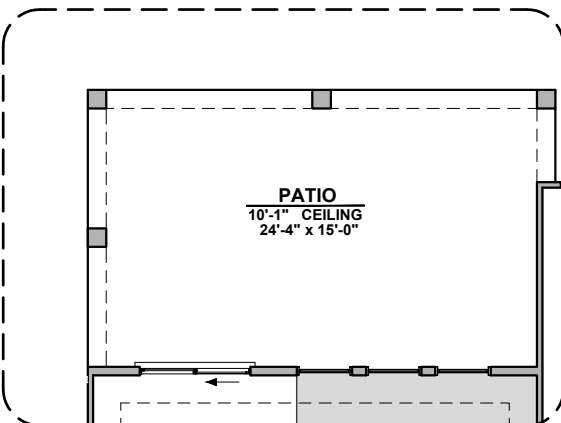

Extended Patio