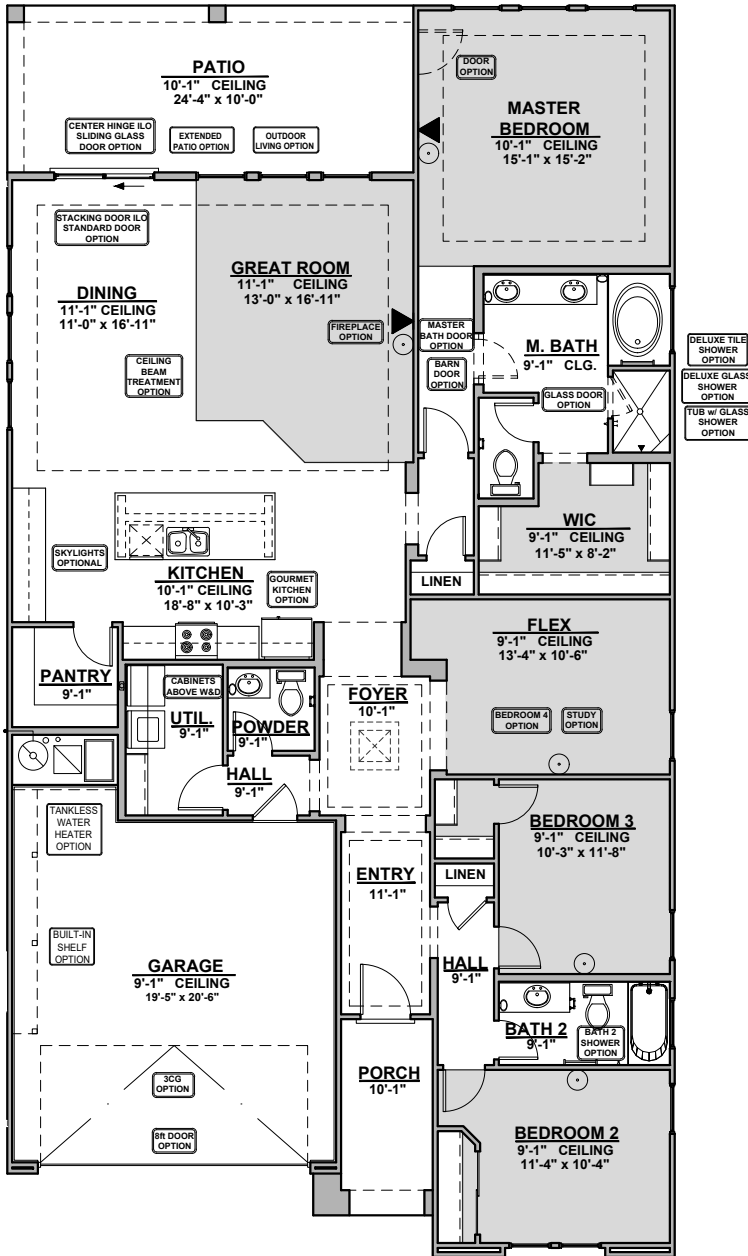

Mesilla

2,124 Square Feet

Community: Red Hawk Estates 2

LOW VOLTAGE LEGEND	
LOGO	DESCRIPTION
	CABLE TV
	CAT 5 DATA

Spanish Colonial (A)

Tuscan (B)

Contemporary (C)

Andalusian (D)

Mediterranean (E)

Garage Orientation: Left Right

Home is complete and accepted as built. _____

Home construction is in process, buyer accepts all option locations. _____

Mesilla Options

2,124 Square Feet
Community: Red Hawk Estates 2

LOW VOLTAGE LEGEND	
LOGO	DESCRIPTION
	CABLE TV
	CAT 5 DATA

Deluxe Tile Shower

Deluxe Glass Shower

Tub w/ Glass Shower

Contemporary FP

Traditional FP

Bath 2 Shower

Fireplace

Ceiling Beam Treatment

Mesilla Options

2,124 Square Feet

Community: Red Hawk Estates 2

LOW VOLTAGE LEGEND	
LOGO	DESCRIPTION
	CABLE TV
	CAT 5 DATA

Stacking Door ILO Standard Door

Center Hinge ILO Sliding Glass Door