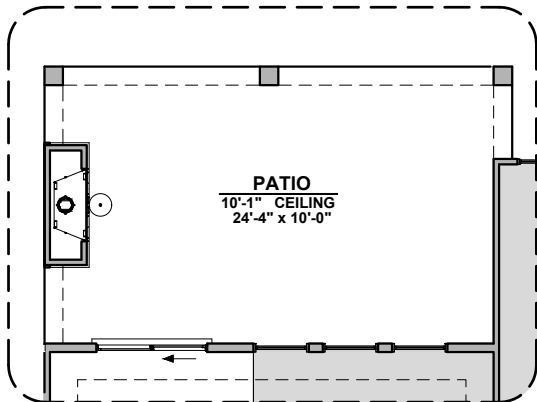

Outdoor Living