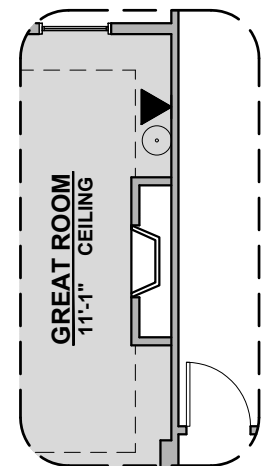

Mesilla Options

2,124 Square Feet
Community: Red Hawk Estates 2

LOW VOLTAGE LEGEND	
LOGO	DESCRIPTION
	CABLE TV
	CAT 5 DATA

Fireplace