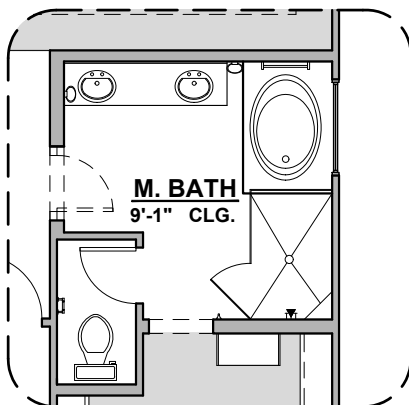

Tub w/ Glass Shower