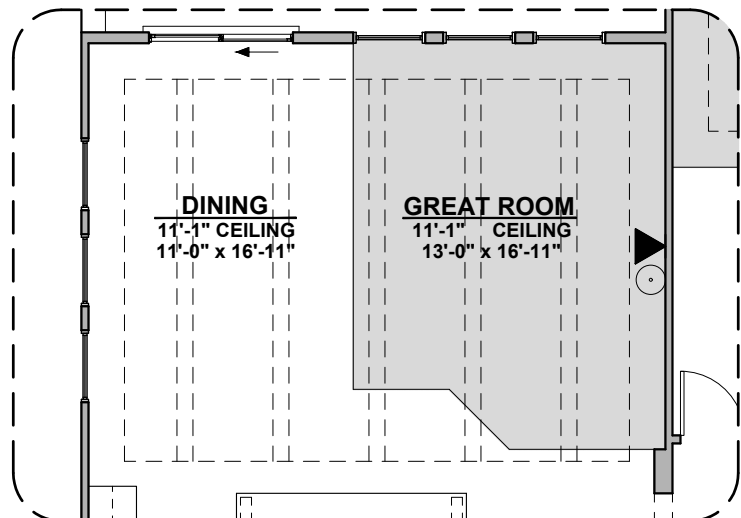

Ceiling Beam Treatment

Mesilla Options

2,124 Square Feet

Community: Red Hawk Estates 2

LOW VOLTAGE LEGEND	
LOGO	DESCRIPTION
	CABLE TV
	CAT 5 DATA

Stacking Door ILO Standard Door

Center Hinge ILO Sliding Glass Door

Gourmet Kitchen

Tankless Water Heater

Barn Door

Bedroom 4

Study

Mesilla Options

2,124 Square Feet
Community: Red Hawk Estates 2

LOW VOLTAGE LEGEND	
LOGO	DESCRIPTION
	CABLE TV
	CAT 5 DATA