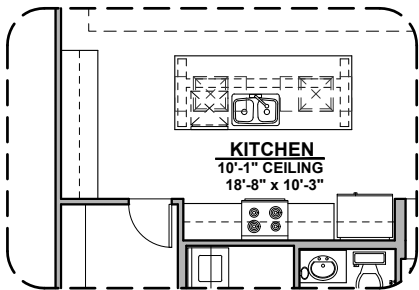

Gourmet Kitchen

Tankless Water Heater

Barn Door

Bedroom 4

Study

Mesilla Options

2,124 Square Feet
Community: Red Hawk Estates 2

LOW VOLTAGE LEGEND	
LOGO	DESCRIPTION
	CABLE TV
	CAT 5 DATA