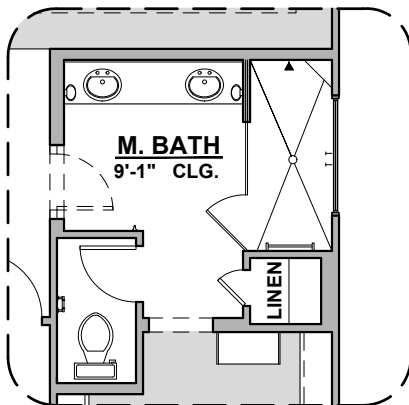

Deluxe Glass Shower