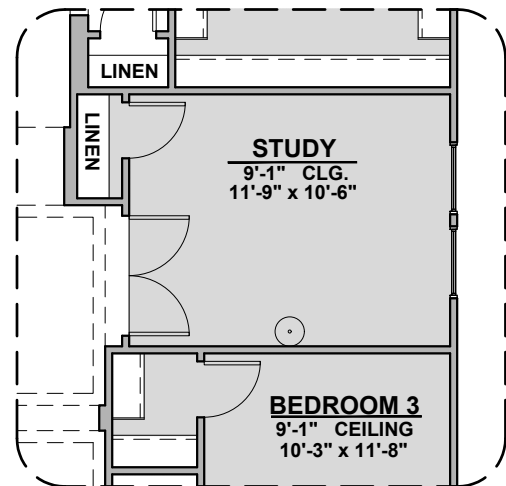

Ceiling Beam Treatment

Mesilla Options

2,124 Square Feet

Community: Red Hawk Estates 2

LOW VOLTAGE LEGEND	
LOGO	DESCRIPTION
	CABLE TV
	CAT 5 DATA

Stacking Door ILO Standard Door

Center Hinge ILO Sliding Glass Door

Gourmet Kitchen

Tankless Water Heater

Barn Door

Bedroom 4

Study

Mesilla Options

2,124 Square Feet
Community: Red Hawk Estates 2

LOW VOLTAGE LEGEND	
LOGO	DESCRIPTION
	CABLE TV
	CAT 5 DATA