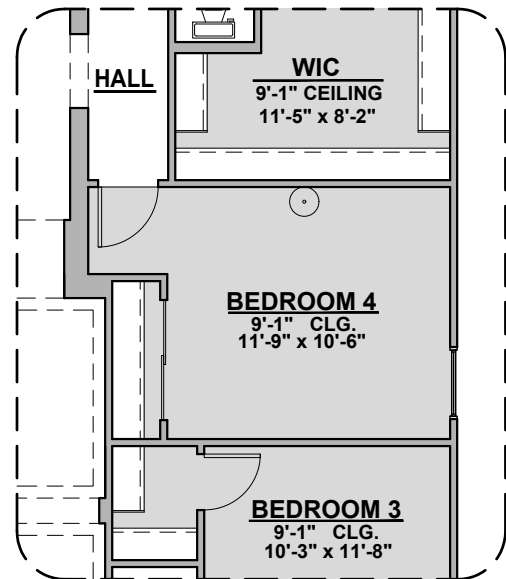

Ceiling Beam Treatment

Mesilla Options

2,124 Square Feet

Community: Red Hawk Estates 2

LOW VOLTAGE LEGEND	
LOGO	DESCRIPTION
	CABLE TV
	CAT 5 DATA

Stacking Door ILO Standard Door

Center Hinge ILO Sliding Glass Door

Gourmet Kitchen

Tankless Water Heater

Barn Door

Bedroom 4

Study

Mesilla Options

2,124 Square Feet
Community: Red Hawk Estates 2

LOW VOLTAGE LEGEND	
LOGO	DESCRIPTION
	CABLE TV
	CAT 5 DATA