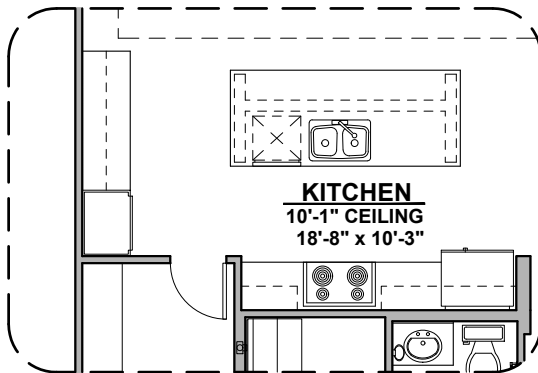

Ceiling Beam Treatment

Mesilla Options

2,124 Square Feet

Community: Red Hawk Estates 2

LOW VOLTAGE LEGEND	
LOGO	DESCRIPTION
	CABLE TV
	CAT 5 DATA

Stacking Door ILO Standard Door

Center Hinge ILO Sliding Glass Door

Gourmet Kitchen

Tankless Water Heater

Barn Door

Bedroom 4

Study

Mesilla Options

2,124 Square Feet
Community: Red Hawk Estates 2

LOW VOLTAGE LEGEND	
LOGO	DESCRIPTION
	CABLE TV
	CAT 5 DATA