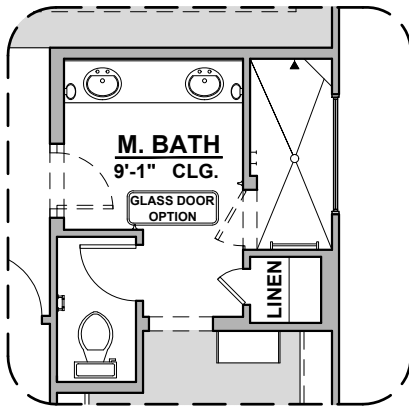

Mesilla Options

2,124 Square Feet
Community: Red Hawk Estates 2

LOW VOLTAGE LEGEND	
LOGO	DESCRIPTION
	CABLE TV
	CAT 5 DATA

Deluxe Tile Shower