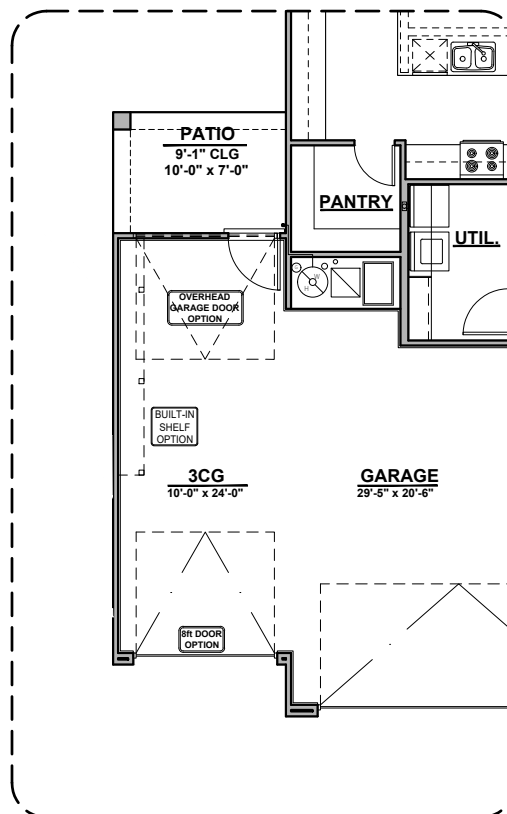

3rd Car Garage