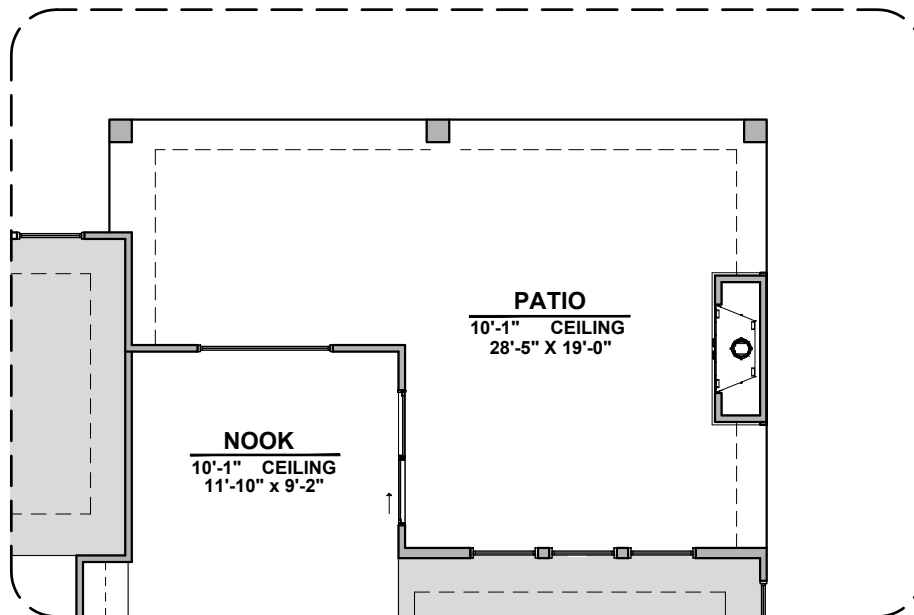

Bedroom 5

Skylights

Gourmet Kitchen

Silverleaf Options

2,350 Square Feet

Community: Red Hawk Estates

LOW VOLTAGE LEGEND	
LOGO	DESCRIPTION
	CABLE TV
	CAT 5 DATA

Extended Patio