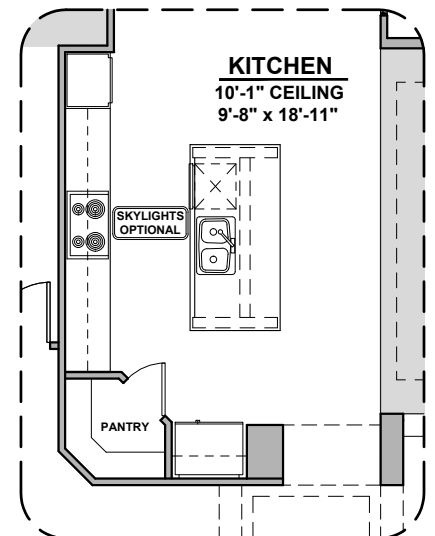

Gourmet Kitchen