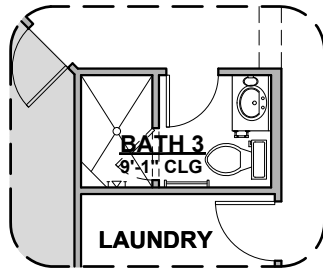

2,350 Square Feet

Community: Red Hawk Estates

LOW VOLTAGE LEGEND	
LOGO	DESCRIPTION
	CABLE TV
	CAT 5 DATA

Deluxe Tile Shower

Bath 3 Shower

Barn Door

Traditional FP

Deluxe Glass Shower