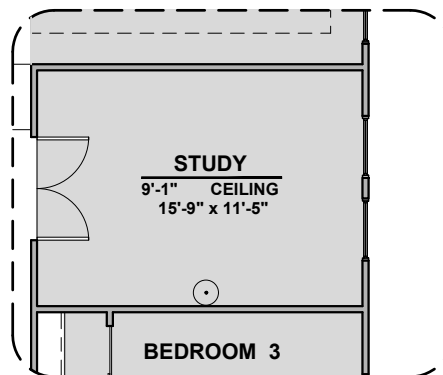

Silverleaf Options

2,350 Square Feet

Community: Red Hawk Estates

LOW VOLTAGE LEGEND	
LOGO	DESCRIPTION
	CABLE TV
	CAT 5 DATA

Study Room