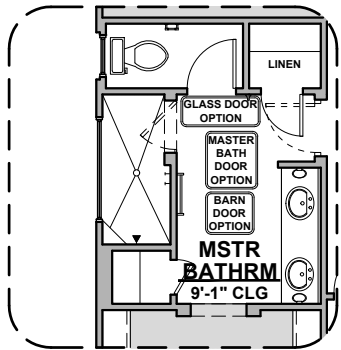

2,350 Square Feet

Community: Red Hawk Estates

LOW VOLTAGE LEGEND	
LOGO	DESCRIPTION
	CABLE TV
	CAT 5 DATA

Deluxe Tile Shower

Bath 3 Shower

Barn Door

Traditional FP

Deluxe Glass Shower