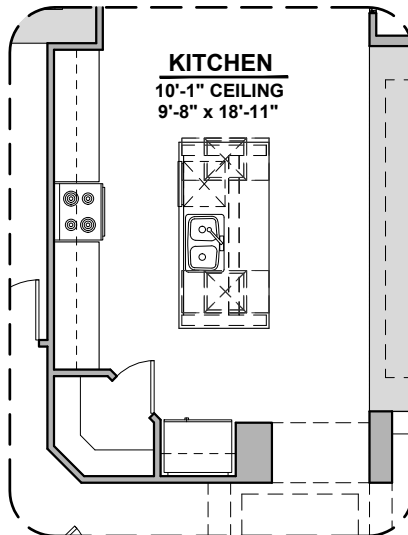

Silverleaf Options

2,350 Square Feet
Community: Red Hawk Estates

LOW VOLTAGE LEGEND	
LOGO	DESCRIPTION
	CABLE TV
	CAT 5 DATA

Skylights