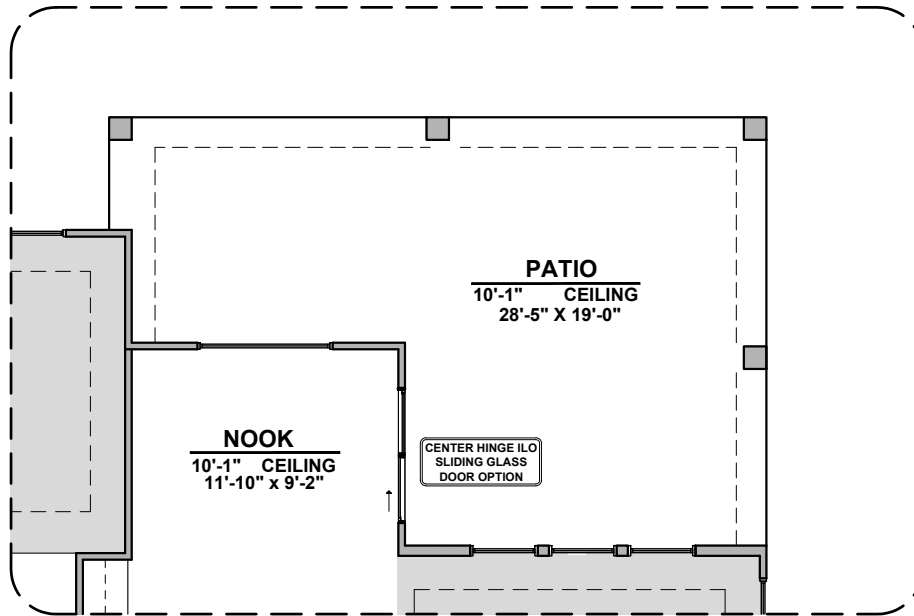

Bedroom 5

Skylights

Gourmet Kitchen

Silverleaf Options

2,350 Square Feet

Community: Red Hawk Estates

LOW VOLTAGE LEGEND	
LOGO	DESCRIPTION
	CABLE TV
	CAT 5 DATA

Extended Patio