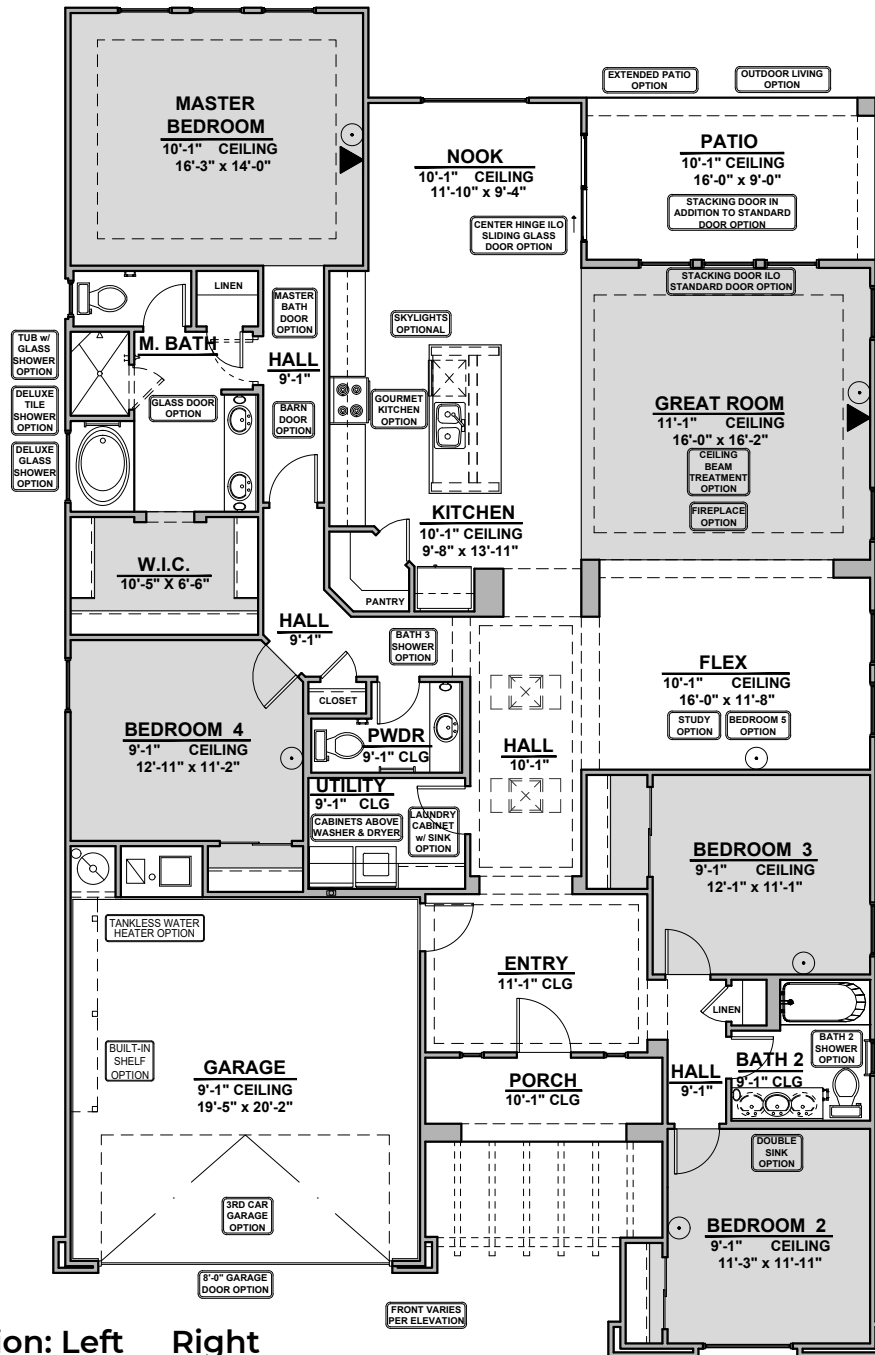

Silverleaf

2,350 Square Feet

Community: Red Hawk Estates

LOW VOLTAGE LEGEND	
LOGO	DESCRIPTION
	CABLE TV
	CAT 5 DATA

Garage Orientation: Left Right

- Home is complete and accepted as built. _____
- Home construction is in process, buyer accepts all option locations. _____

2,350 Square Feet

Community: Red Hawk Estates

LOW VOLTAGE LEGEND	
LOGO	DESCRIPTION
	CABLE TV
	CAT 5 DATA

Deluxe Tile Shower

Bath 3 Shower

Barn Door

Traditional FP

Deluxe Glass Shower

Bath 2 Shower

Tankless Water Heater

Contemporary FP

Tub w/ Glass Shower

Laundry Cabinet w/ Sink

Study Room

Fireplace

Silverleaf Options

2,350 Square Feet
Community: Red Hawk Estates

LOW VOLTAGE LEGEND	
LOGO	DESCRIPTION
	CABLE TV
	CAT 5 DATA

**Stacking Door ILO
Standard Door**

**Center Hinge
ILO Sliding
Glass Door**

Ceiling Beam Treatment

**Stacking Door in Addition
to Standard Door**