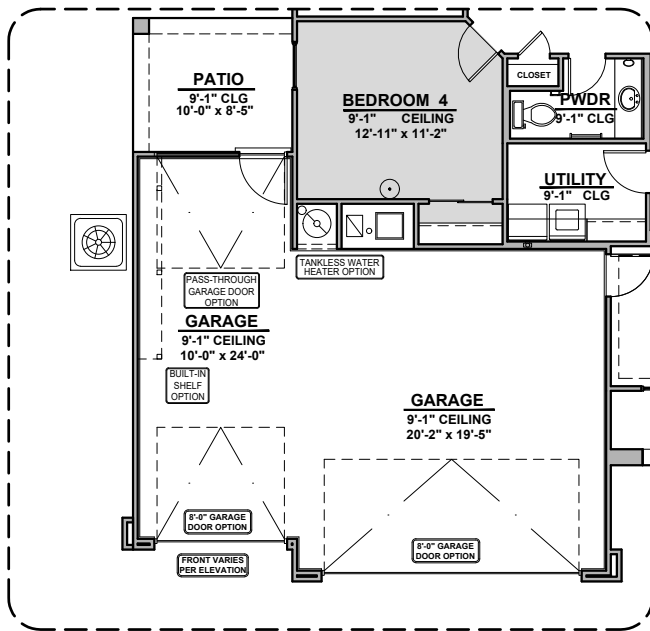

Bath 2 Shower

Tankless Water Heater

Contemporary FP

Tub w/ Glass Shower

Laundry Cabinet w/ Sink

Study Room

Fireplace

Silverleaf Options

Outdoor Living

Silverleaf Options

2,350 Square Feet
Community: Red Hawk Estates

3CG SPANISH COLONIAL (A)

3CG TUSCAN (B)

3CG CONTEMPORARY (C)

3CG ANDALUSIAN (D)

3rd Car Garage