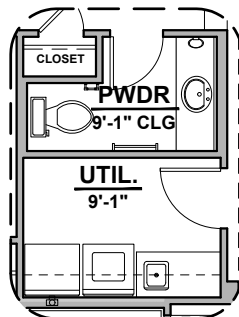

Laundry Cabinet w/ Sink