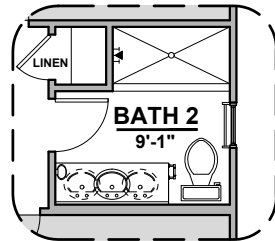

Bath 2 Shower

Tankless Water Heater

Contemporary FP

Tub w/ Glass Shower

Laundry Cabinet w/ Sink

Study Room

Fireplace

Silverleaf Options