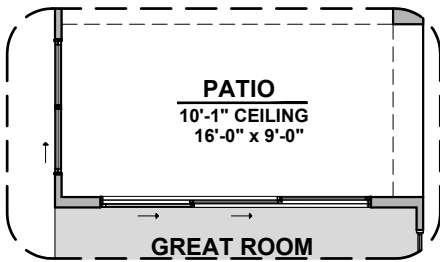

2,350 Square Feet
Community: Red Hawk Estates

LOW VOLTAGE LEGEND	
LOGO	DESCRIPTION
	CABLE TV
	CAT 5 DATA

**Stacking Door ILO
Standard Door**

**Center Hinge
ILO Sliding
Glass Door**

Ceiling Beam Treatment

**Stacking Door in Addition
to Standard Door**

Bedroom 5

Skylights

Gourmet Kitchen

Silverleaf Options

2,350 Square Feet

Community: Red Hawk Estates

LOW VOLTAGE LEGEND	
LOGO	DESCRIPTION
	CABLE TV
	CAT 5 DATA

Extended Patio