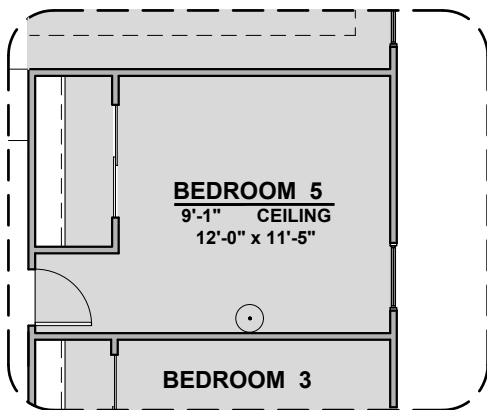

2,350 Square Feet
Community: Red Hawk Estates

LOW VOLTAGE LEGEND	
LOGO	DESCRIPTION
	CABLE TV
	CAT 5 DATA

**Stacking Door ILO
Standard Door**

**Center Hinge
ILO Sliding
Glass Door**

Ceiling Beam Treatment

**Stacking Door in Addition
to Standard Door**

Bedroom 5

Skylights

Gourmet Kitchen

Silverleaf Options

2,350 Square Feet

Community: Red Hawk Estates

LOW VOLTAGE LEGEND	
LOGO	DESCRIPTION
	CABLE TV
	CAT 5 DATA

Extended Patio