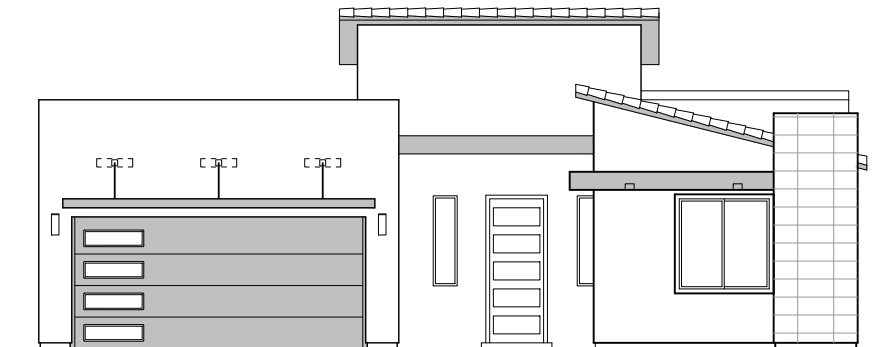

Contemporary (C)