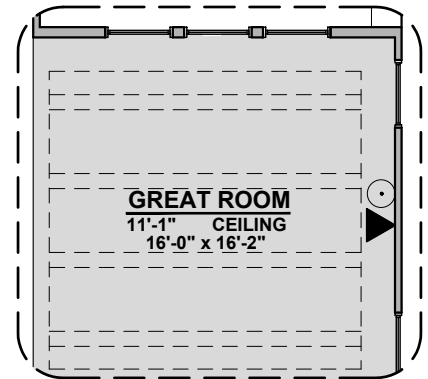

2,350 Square Feet
Community: Red Hawk Estates

LOW VOLTAGE LEGEND	
LOGO	DESCRIPTION
	CABLE TV
	CAT 5 DATA

**Stacking Door ILO
Standard Door**

**Center Hinge
ILO Sliding
Glass Door**

Ceiling Beam Treatment

**Stacking Door in Addition
to Standard Door**

Bedroom 5

Skylights

Gourmet Kitchen

Silverleaf Options

2,350 Square Feet

Community: Red Hawk Estates

LOW VOLTAGE LEGEND	
LOGO	DESCRIPTION
	CABLE TV
	CAT 5 DATA

Extended Patio