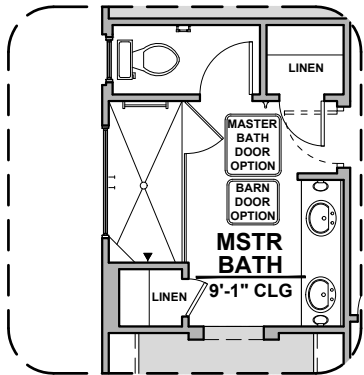

2,350 Square Feet

Community: Red Hawk Estates

LOW VOLTAGE LEGEND	
LOGO	DESCRIPTION
	CABLE TV
	CAT 5 DATA

Deluxe Tile Shower

Bath 3 Shower

Barn Door

Traditional FP

Deluxe Glass Shower