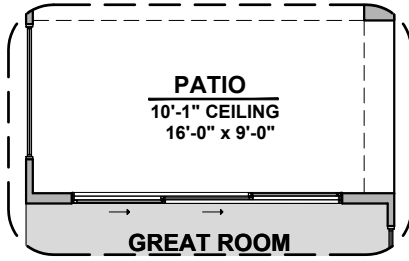

2,350 Square Feet
Community: Red Hawk Estates

LOW VOLTAGE LEGEND	
LOGO	DESCRIPTION
	CABLE TV
	CAT 5 DATA

**Stacking Door ILO
Standard Door**

**Center Hinge
ILO Sliding
Glass Door**

Ceiling Beam Treatment

**Stacking Door in Addition
to Standard Door**

Bedroom 5

Skylights

Gourmet Kitchen

Silverleaf Options

2,350 Square Feet

Community: Red Hawk Estates

LOW VOLTAGE LEGEND	
LOGO	DESCRIPTION
	CABLE TV
	CAT 5 DATA

Extended Patio