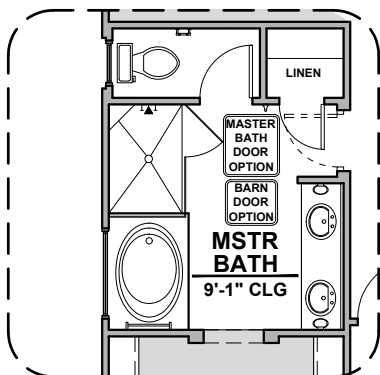

2,350 Square Feet

Community: Red Hawk Estates

LOW VOLTAGE LEGEND	
LOGO	DESCRIPTION
	CABLE TV
	CAT 5 DATA

Deluxe Tile Shower

Bath 3 Shower

Barn Door

Traditional FP

Deluxe Glass Shower

Bath 2 Shower

Tankless Water Heater

Contemporary FP

Tub w/ Glass Shower

Laundry Cabinet w/ Sink

Study Room

Fireplace

Silverleaf Options