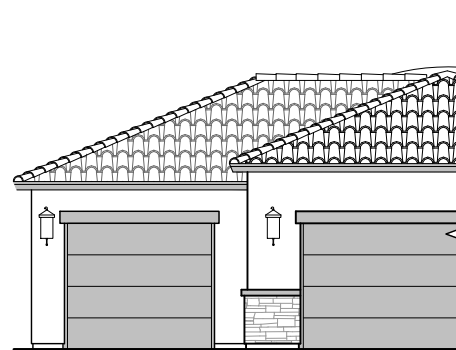

# McKinley Options

2,516 Square Feet  
Community: Red Hawk Estates

LOW VOLTAGE LEGEND	
LOGO	DESCRIPTION
	CABLE TV
	CAT 5 DATA

3rd Car Garage

3CG Spanish (A)

3CG Spanish (C)

3CG Tuscan (B)

3CG Tuscan (D)