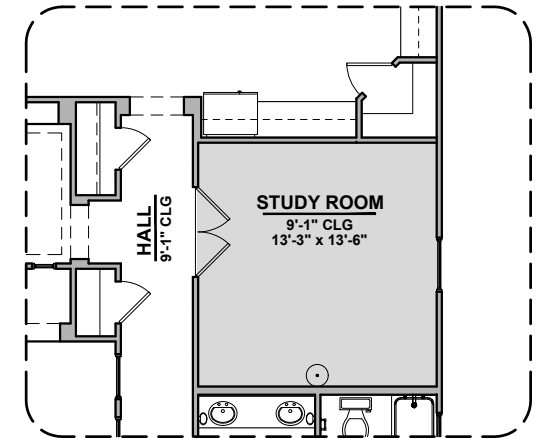

# McKinley Options

2,516 Square Feet  
Community: Red Hawk Estates

LOW VOLTAGE LEGEND	
LOGO	DESCRIPTION
	CABLE TV
	CAT 5 DATA

**Bath 2 Shower**

**Ceiling Beam Treatment**

**Study Room**

**Laundry Cabinet w/ Sink**

**Gourmet Kitchen**

**Guest Suite w/ Living**

**Bedroom 4**