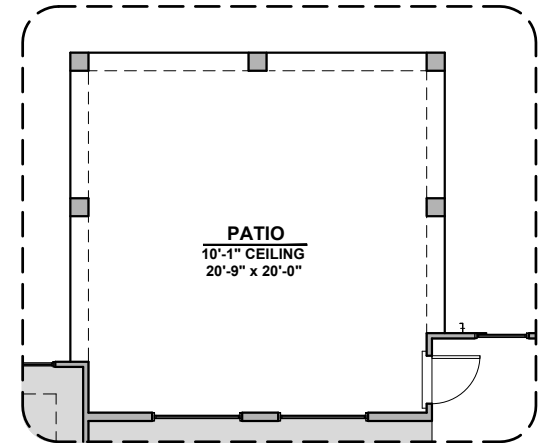

# McKinley Options

2,516 Square Feet  
Community: Red Hawk Estates

LOW VOLTAGE LEGEND	
LOGO	DESCRIPTION
	CABLE TV
	CAT 5 DATA

Tub w/ Glass Shower

Tub w/ Tile Shower

Stacking Door In Addition To Standard Door

Stacking Door ILO Standard Door

Extended Patio

Tankless Water Heater

Fire Place

42" Contemporary Fireplace

72" Contemporary Fireplace

Outdoor Living