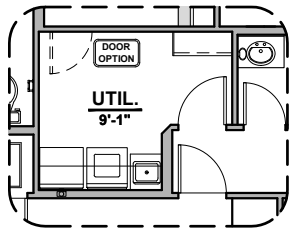

Laundry Cabinet w/ Sink