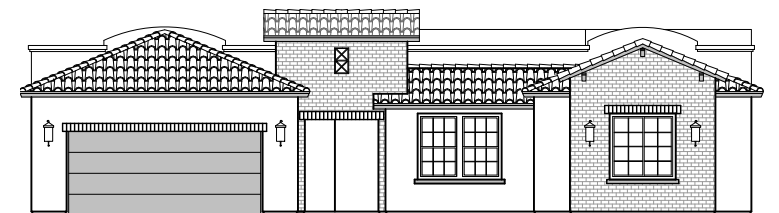

# McKinley

2,516 Square Feet  
Community: Red Hawk Estates

LOW VOLTAGE LEGEND	
LOGO	DESCRIPTION
	CABLE TV
	CAT 5 DATA

Spanish (A)

Tuscan (B)

Contemporary (C)

Andalusian (D)

Garage Orientation:  Left  Right

Home is complete and accepted as built.\_\_\_\_\_

Home construction is in process, buyer accepts all option locations.\_\_\_\_\_

# McKinley Options

2,516 Square Feet  
Community: Red Hawk Estates

LOW VOLTAGE LEGEND	
LOGO	DESCRIPTION
	CABLE TV
	CAT 5 DATA

Tub w/ Glass Shower

Tub w/ Tile Shower

Stacking Door In Addition To Standard Door