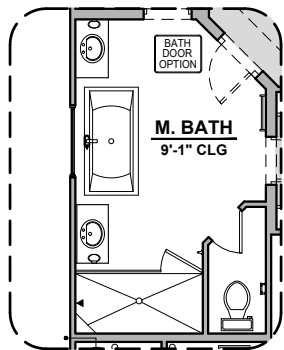

# McKinley Options

2,516 Square Feet  
Community: Red Hawk Estates

LOW VOLTAGE LEGEND	
LOGO	DESCRIPTION
	CABLE TV
	CAT 5 DATA

Tub w/ Glass Shower

Tub w/ Tile Shower

Stacking Door In Addition To Standard Door