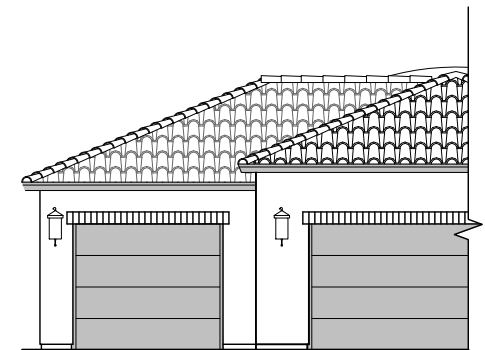

# McKinley Options

2,516 Square Feet  
Community: Red Hawk Estates

LOW VOLTAGE LEGEND	
LOGO	DESCRIPTION
	CABLE TV
	CAT 5 DATA

3rd Car Garage

3CG Spanish (A)

3CG Spanish (C)

3CG Tuscan (B)

3CG Tuscan (D)