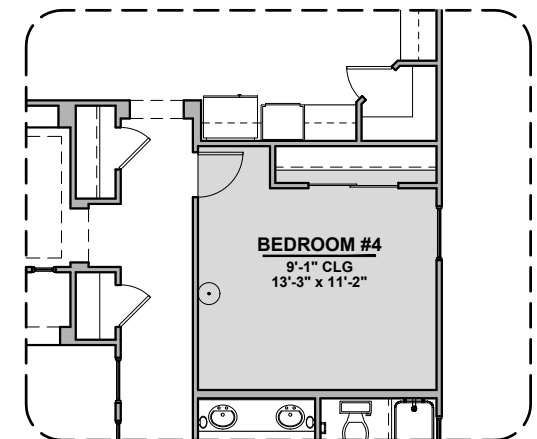

# McKinley Options

2,516 Square Feet  
Community: Red Hawk Estates

LOW VOLTAGE LEGEND	
LOGO	DESCRIPTION
	CABLE TV
	CAT 5 DATA

**Bath 2 Shower**

**Ceiling Beam Treatment**

**Study Room**

**Laundry Cabinet w/ Sink**

**Gourmet Kitchen**

**Guest Suite w/ Living**

**Bedroom 4**