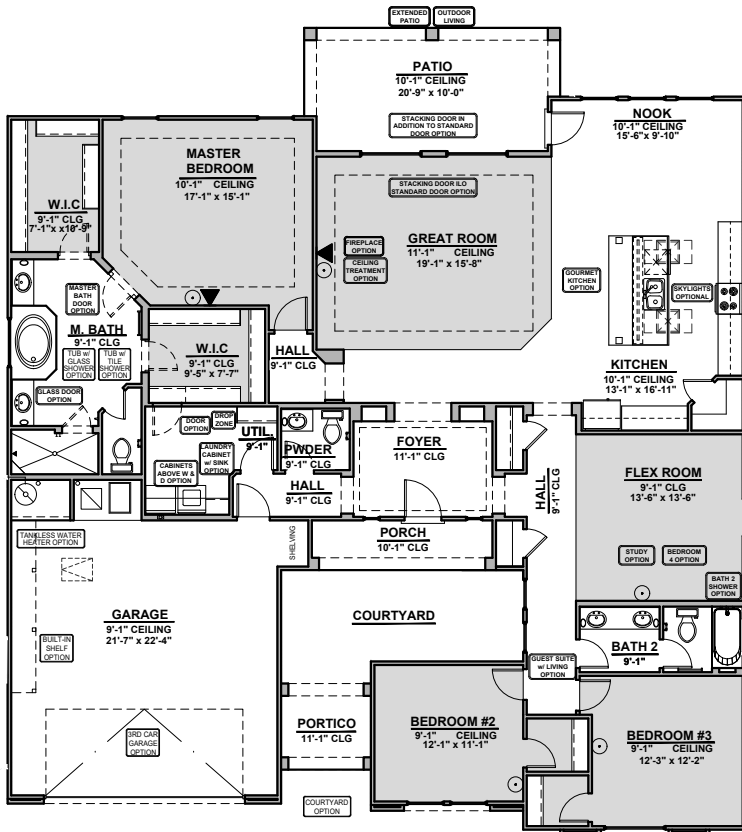

# McKinley

2,516 Square Feet  
Community: Red Hawk Estates

LOW VOLTAGE LEGEND	
LOGO	DESCRIPTION
	CABLE TV
	CAT 5 DATA

Spanish (A)

Tuscan (B)

Contemporary (C)

Andalusian (D)

Garage Orientation:  Left  Right

# McKinley Options

2,516 Square Feet  
Community: Red Hawk Estates

LOW VOLTAGE LEGEND	
LOGO	DESCRIPTION
	CABLE TV
	CAT 5 DATA

Tub w/ Glass Shower

Tub w/ Tile Shower

Stacking Door In Addition To Standard Door

Stacking Door ILO Standard Door

Extended Patio

Tankless Water Heater

Fire Place

42" Contemporary Fireplace

72" Contemporary Fireplace

Outdoor Living

# McKinley Options

2,516 Square Feet  
Community: Red Hawk Estates

LOW VOLTAGE LEGEND	
LOGO	DESCRIPTION
	CABLE TV
	CAT 5 DATA

**Bath 2 Shower**

**Ceiling Beam Treatment**

**Study Room**

**Laundry Cabinet w/ Sink**