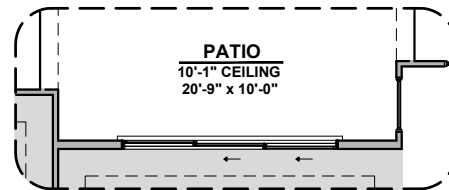

# McKinley Options

2,516 Square Feet  
Community: Red Hawk Estates

LOW VOLTAGE LEGEND	
LOGO	DESCRIPTION
	CABLE TV
	CAT 5 DATA

Tub w/ Glass Shower

Tub w/ Tile Shower

Stacking Door In Addition To Standard Door