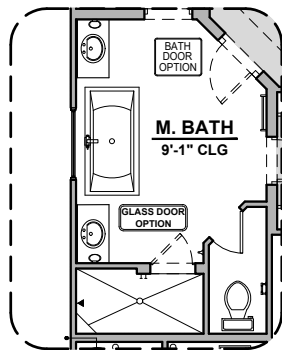

# McKinley Options

2,516 Square Feet  
Community: Red Hawk Estates

LOW VOLTAGE LEGEND	
LOGO	DESCRIPTION
	CABLE TV
	CAT 5 DATA

Tub w/ Glass Shower

Tub w/ Tile Shower

Stacking Door In Addition To Standard Door