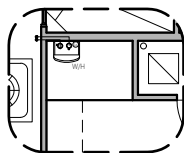

# McKinley Options

2,516 Square Feet  
Community: Red Hawk Estates

LOW VOLTAGE LEGEND	
LOGO	DESCRIPTION
	CABLE TV
	CAT 5 DATA

Tub w/ Glass Shower

Tub w/ Tile Shower

Stacking Door In Addition To Standard Door

Stacking Door ILO Standard Door

Extended Patio

Tankless Water Heater

Fire Place

42" Contemporary Fireplace

72" Contemporary Fireplace

Outdoor Living