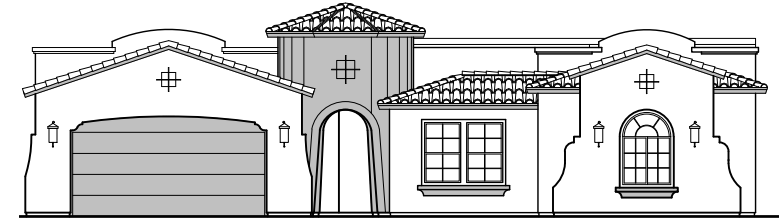

# McKinley

2,516 Square Feet  
Community: Red Hawk Estates

LOW VOLTAGE LEGEND	
LOGO	DESCRIPTION
	CABLE TV
	CAT 5 DATA

Spanish (A)

Tuscan (B)

Contemporary (C)

Andalusian (D)

Garage Orientation:  Left  Right