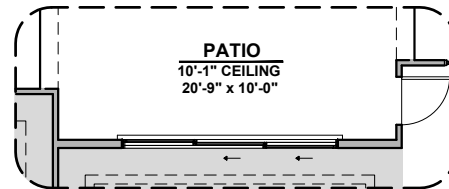

# McKinley Options

2,516 Square Feet  
Community: Red Hawk Estates

LOW VOLTAGE LEGEND	
LOGO	DESCRIPTION
	CABLE TV
	CAT 5 DATA

Tub w/ Glass Shower

Tub w/ Tile Shower

Stacking Door In Addition To Standard Door

Stacking Door ILO Standard Door

Extended Patio

Tankless Water Heater

Fire Place

42" Contemporary Fireplace

72" Contemporary Fireplace

Outdoor Living