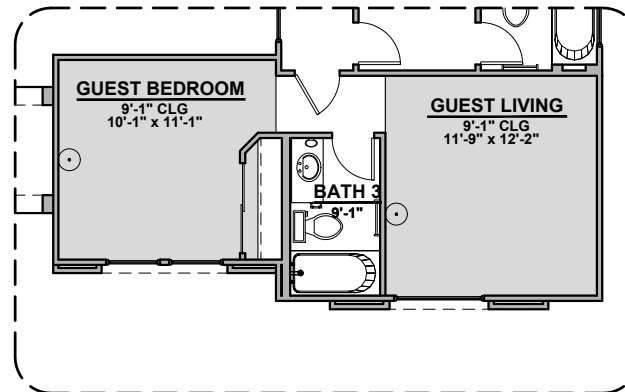

# McKinley Options

2,516 Square Feet  
Community: Red Hawk Estates

LOW VOLTAGE LEGEND	
LOGO	DESCRIPTION
	CABLE TV
	CAT 5 DATA

**Bath 2 Shower**

**Ceiling Beam Treatment**

**Study Room**

**Laundry Cabinet w/ Sink**

**Gourmet Kitchen**

**Guest Suite w/ Living**

**Bedroom 4**