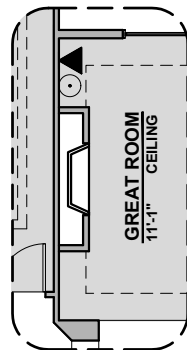

# McKinley Options

2,516 Square Feet  
Community: Red Hawk Estates

LOW VOLTAGE LEGEND	
LOGO	DESCRIPTION
	CABLE TV
	CAT 5 DATA

Tub w/ Glass Shower

Tub w/ Tile Shower

Stacking Door In Addition To Standard Door

Stacking Door ILO Standard Door

Extended Patio

Tankless Water Heater

Fire Place

42" Contemporary Fireplace

72" Contemporary Fireplace

Outdoor Living