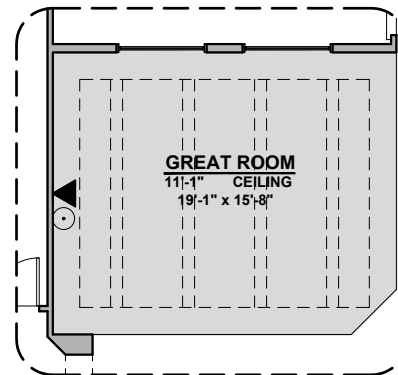

Ceiling Beam Treatment