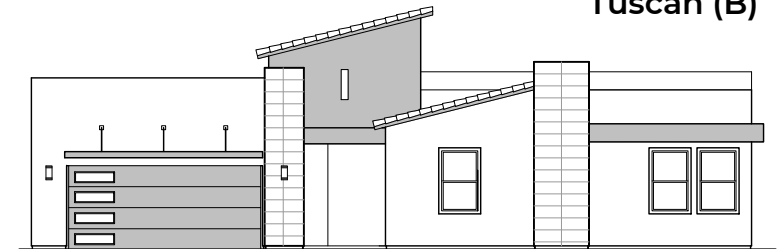

# McKinley

2,516 Square Feet  
Community: Red Hawk Estates

LOW VOLTAGE LEGEND	
LOGO	DESCRIPTION
	CABLE TV
	CAT 5 DATA

Spanish (A)

Tuscan (B)

Contemporary (C)

Andalusian (D)

Garage Orientation:  Left  Right