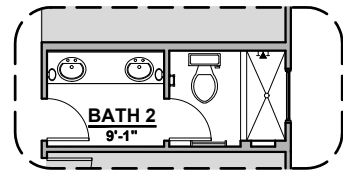

McKinley Options

2,516 Square Feet
Community: Red Hawk Estates

LOW VOLTAGE LEGEND	
LOGO	DESCRIPTION
	CABLE TV
	CAT 5 DATA

Bath 2 Shower