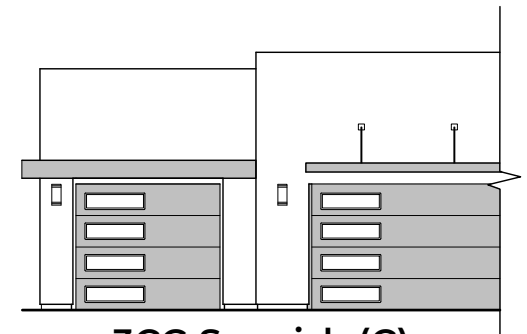

# McKinley Options

2,516 Square Feet  
Community: Red Hawk Estates

LOW VOLTAGE LEGEND	
LOGO	DESCRIPTION
	CABLE TV
	CAT 5 DATA

3rd Car Garage

3CG Spanish (A)

3CG Spanish (C)

3CG Tuscan (B)

3CG Tuscan (D)