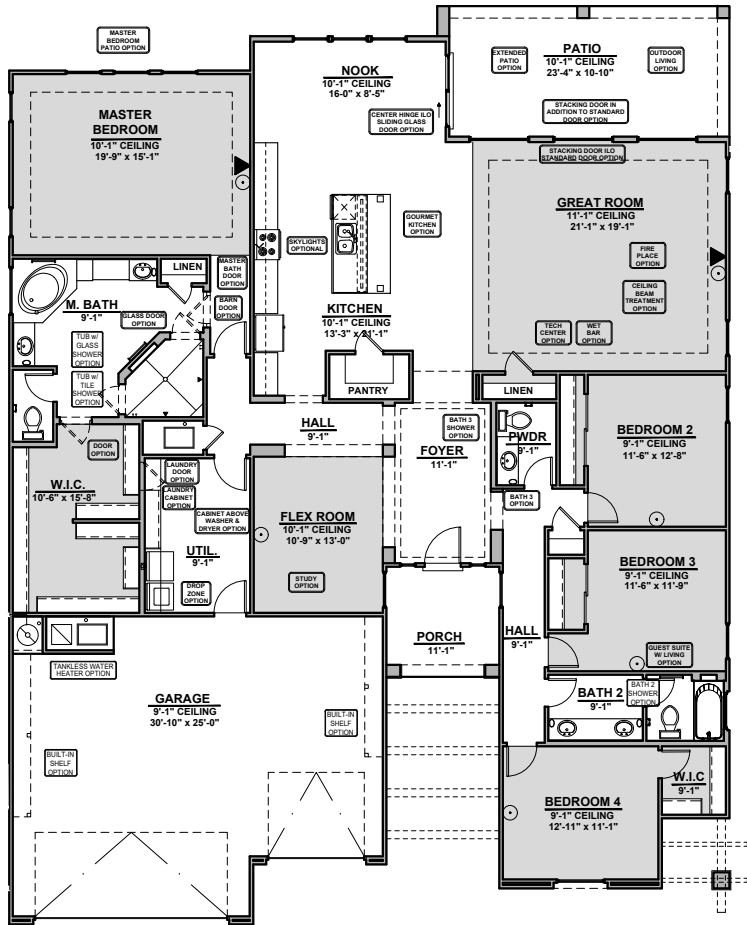

Lincoln

3,010 Square Feet

Community: Red Hawk Estates

LOW VOLTAGE LEGEND	
LOGO	DESCRIPTION
	CABLE TV
	CAT 5 DATA

Garage Orientation: Left Right

Home is complete and accepted as built. _____

Home construction is in process, buyer accepts all option locations. _____

Spanish (A)

Tuscan (B)

Contemporary (C)

Andalusian (D)

Lincoln Options

3,010 Square Feet
Community: Red Hawk Estates

LOW VOLTAGE LEGEND	
LOGO	DESCRIPTION
	CABLE TV
	CAT 5 DATA

Guest Suite w/ Living

Laundry Cabinet

Extended Patio

Drop Zone

Outdoor Living

Laundry Door

Barn Door

Center Hinge ILO Sliding Glass Door

Stacking Door In Addition To Standard Door

Stacking Door ILO Standard Door

Master Bedroom Patio

Tankless Water Heater