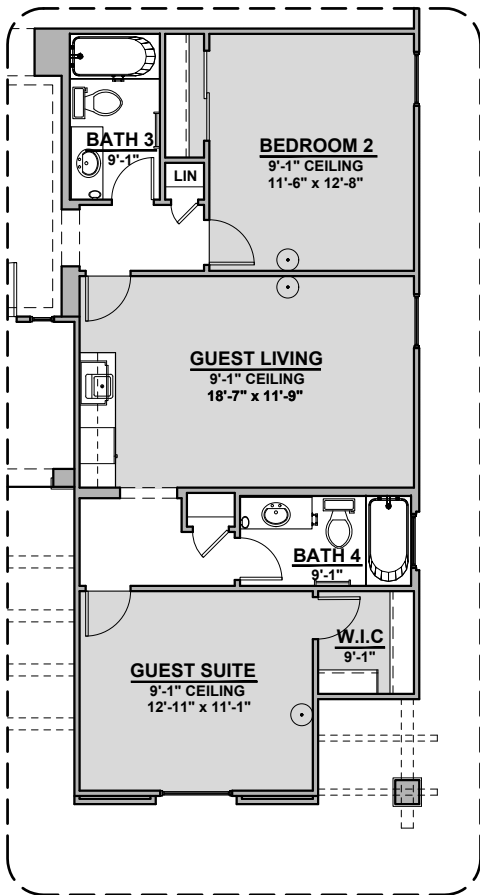

Lincoln

3,010 Square Feet

Community: Red Hawk Estates

LOW VOLTAGE LEGEND	
LOGO	DESCRIPTION
	CABLE TV
	CAT 5 DATA

Garage Orientation: Left Right

Home is complete and accepted as built. _____

Home construction is in process, buyer accepts all option locations. _____

Spanish (A)

Tuscan (B)

Contemporary (C)

Andalusian (D)

Lincoln Options

3,010 Square Feet
Community: Red Hawk Estates

LOW VOLTAGE LEGEND	
LOGO	DESCRIPTION
	CABLE TV
	CAT 5 DATA

Guest Suite w/ Living

Laundry Cabinet

Extended Patio

Drop Zone

Outdoor Living

Laundry Door

Barn Door

Center Hinge ILO Sliding Glass Door

Stacking Door In Addition To Standard Door

Stacking Door ILO Standard Door

Master Bedroom Patio

Tankless Water Heater