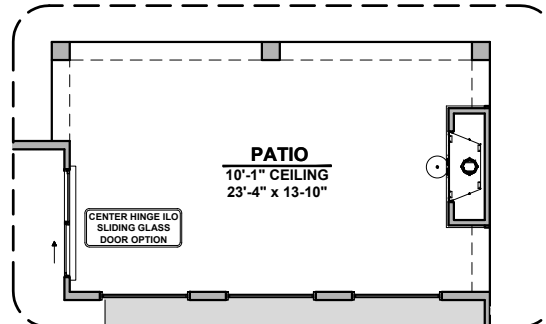

Spanish (A)

Tuscan (B)

Contemporary (C)

Andalusian (D)

Lincoln Options

3,010 Square Feet
Community: Red Hawk Estates

LOW VOLTAGE LEGEND	
LOGO	DESCRIPTION
	CABLE TV
	CAT 5 DATA

Guest Suite w/ Living

Laundry Cabinet

Extended Patio

Drop Zone

Outdoor Living

Laundry Door

Barn Door

Center Hinge ILO Sliding Glass Door

Stacking Door In Addition To Standard Door