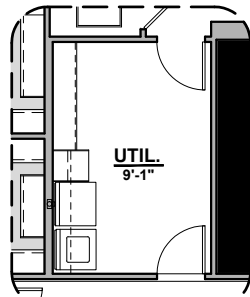

Spanish (A)

Tuscan (B)

Contemporary (C)

Andalusian (D)

Lincoln Options

3,010 Square Feet
Community: Red Hawk Estates

LOW VOLTAGE LEGEND	
LOGO	DESCRIPTION
	CABLE TV
	CAT 5 DATA

Guest Suite w/ Living

Laundry Cabinet

Extended Patio

Drop Zone

Outdoor Living

Laundry Door

Barn Door

Center Hinge ILO Sliding Glass Door

Stacking Door In Addition To Standard Door