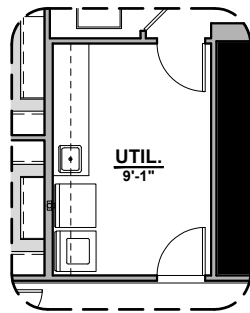

Laundry Cabinet