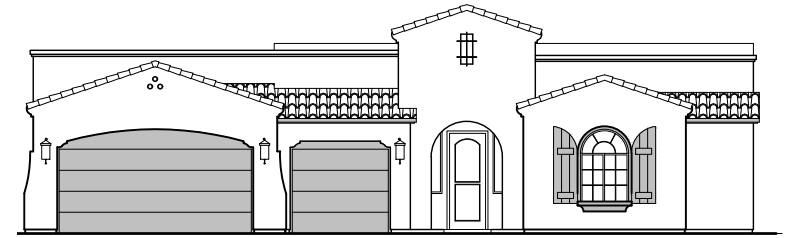

Lincoln

3,010 Square Feet

Community: Red Hawk Estates

LOW VOLTAGE LEGEND	
LOGO	DESCRIPTION
	CABLE TV
	CAT 5 DATA

Garage Orientation: Left Right

Home is complete and accepted as built. _____

Home construction is in process, buyer accepts all option locations. _____

Spanish (A)

Tuscan (B)

Contemporary (C)

Andalusian (D)

Lincoln Options

3,010 Square Feet
Community: Red Hawk Estates

LOW VOLTAGE LEGEND	
LOGO	DESCRIPTION
	CABLE TV
	CAT 5 DATA

Guest Suite w/ Living