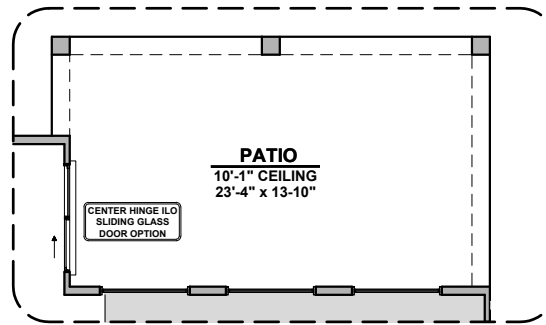

Spanish (A)

Tuscan (B)

Contemporary (C)

Andalusian (D)

Lincoln Options

3,010 Square Feet
Community: Red Hawk Estates

LOW VOLTAGE LEGEND	
LOGO	DESCRIPTION
	CABLE TV
	CAT 5 DATA

Guest Suite w/ Living

Laundry Cabinet

Extended Patio

Drop Zone

Outdoor Living

Laundry Door

Barn Door

Center Hinge ILO Sliding Glass Door

Stacking Door In Addition To Standard Door