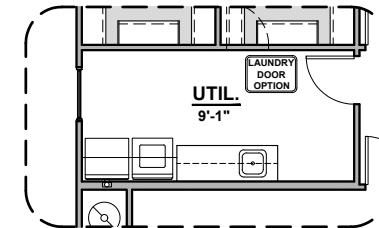

Extended Patio

Game Room

Study

BedRoom 6

Outdoor Living

Stacking Door In Addition To Standard Door

Stacking Door ILO Standard Door

Tankless Water Heater

Bath 2 Shower

Bath 3 Shower

Butlers Pantry

Grant Options

3,627 Square Feet
Community: Red Hawk Estates

LOW VOLTAGE LEGEND	
LOGO	DESCRIPTION
	CABLE TV
	CAT 5 DATA

Ceiling Beam Treatment

Gourmet Kitchen

Laundry Door

Drop Zone

Laundry Cabinet
w/ Sink

Fireplace

72" Contemporary
Fireplace

42" Contemporary
Fireplace

Center Hinge
ILO Sliding
Glass Door

Barn Door