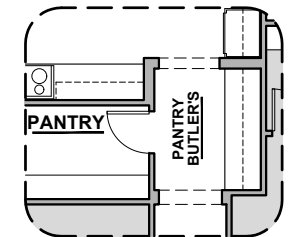

Extended Patio

Game Room

Study

BedRoom 6

Outdoor Living

Stacking Door In Addition To Standard Door

Stacking Door ILO Standard Door

Tankless Water Heater

Bath 2 Shower

Bath 3 Shower

Butlers Pantry

Grant Options

3,627 Square Feet
Community: Red Hawk Estates

LOW VOLTAGE LEGEND	
LOGO	DESCRIPTION
	CABLE TV
	CAT 5 DATA

Ceiling Beam Treatment

Gourmet Kitchen