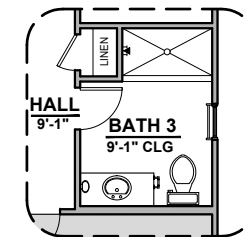

Extended Patio

Game Room

Study

BedRoom 6

Outdoor Living

Stacking Door In Addition To Standard Door

Stacking Door ILO Standard Door

Tankless Water Heater

Bath 2 Shower

Bath 3 Shower

Butlers Pantry

Grant Options

3,627 Square Feet
Community: Red Hawk Estates

LOW VOLTAGE LEGEND	
LOGO	DESCRIPTION
	CABLE TV
	CAT 5 DATA

Ceiling Beam Treatment

Gourmet Kitchen