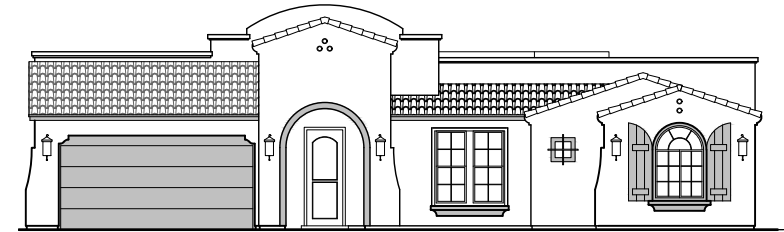

Grant

3,627 Square Feet
Community: Red Hawk Estates

LOW VOLTAGE LEGEND	
LOGO	DESCRIPTION
	CABLE TV
	CAT 5 DATA

Spanish (A)

Tuscan (B)

Contemporary (C)

Andalusian (D)

Garage Orientation: Left Right