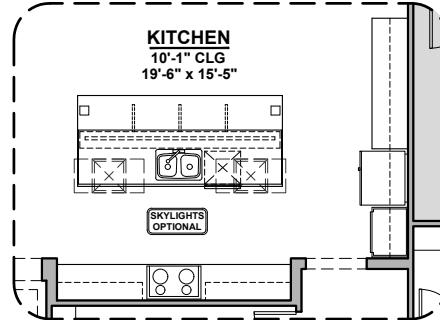

Extended Patio

Game Room

Study

BedRoom 6

Outdoor Living

Stacking Door In Addition To Standard Door

Stacking Door ILO Standard Door

Tankless Water Heater

Bath 2 Shower

Bath 3 Shower

Butlers Pantry

Grant Options

3,627 Square Feet
Community: Red Hawk Estates

LOW VOLTAGE LEGEND	
LOGO	DESCRIPTION
	CABLE TV
	CAT 5 DATA

Ceiling Beam Treatment

Gourmet Kitchen

Laundry Door

Drop Zone

Laundry Cabinet
w/ Sink

Fireplace

72" Contemporary
Fireplace

42" Contemporary
Fireplace

Center Hinge
ILO Sliding
Glass Door

Barn Door