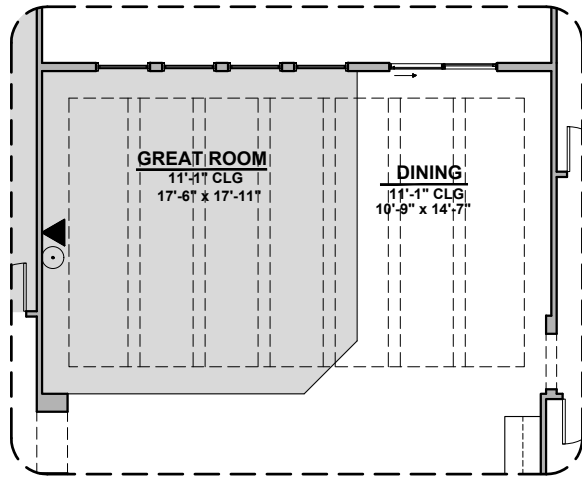

Extended Patio

Game Room

Study

BedRoom 6

Outdoor Living

Stacking Door In Addition To Standard Door

Stacking Door ILO Standard Door

Tankless Water Heater

Bath 2 Shower

Bath 3 Shower

Butlers Pantry

Grant Options

3,627 Square Feet
Community: Red Hawk Estates

LOW VOLTAGE LEGEND	
LOGO	DESCRIPTION
	CABLE TV
	CAT 5 DATA

Ceiling Beam Treatment

Gourmet Kitchen

Laundry Door

Drop Zone

Laundry Cabinet
w/ Sink

Fireplace

72" Contemporary
Fireplace

42" Contemporary
Fireplace

Center Hinge
ILO Sliding
Glass Door

Barn Door