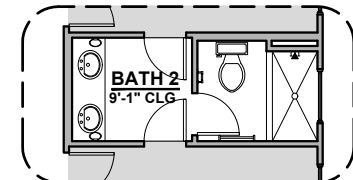

Extended Patio

Game Room

Study

BedRoom 6

Outdoor Living

Stacking Door In Addition To Standard Door

Stacking Door ILO Standard Door

Tankless Water Heater

Bath 2 Shower

Bath 3 Shower

Butlers Pantry

Grant Options

3,627 Square Feet
Community: Red Hawk Estates

LOW VOLTAGE LEGEND	
LOGO	DESCRIPTION
	CABLE TV
	CAT 5 DATA

Ceiling Beam Treatment

Gourmet Kitchen