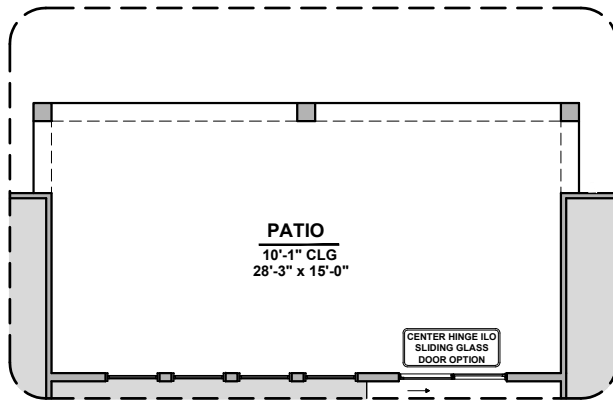

Extended Patio

Game Room

Study

BedRoom 6

Outdoor Living

Stacking Door In Addition To Standard Door

Stacking Door ILO Standard Door

Tankless Water Heater

Bath 2 Shower

Bath 3 Shower

Butlers Pantry

Grant Options

3,627 Square Feet
Community: Red Hawk Estates

LOW VOLTAGE LEGEND	
LOGO	DESCRIPTION
	CABLE TV
	CAT 5 DATA

Ceiling Beam Treatment

Gourmet Kitchen