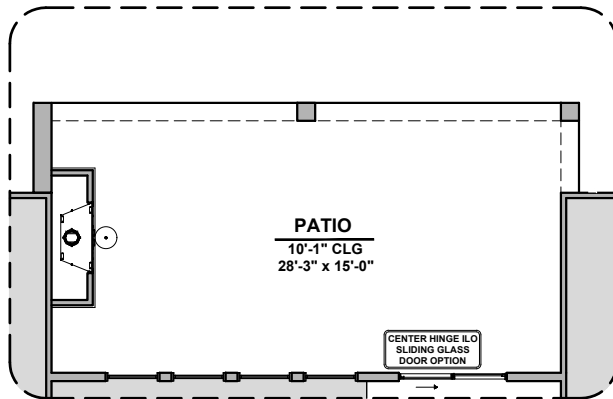

Extended Patio

Game Room

Study

BedRoom 6

Outdoor Living

Stacking Door In Addition To Standard Door

Stacking Door ILO Standard Door

Tankless Water Heater

Bath 2 Shower

Bath 3 Shower

Butlers Pantry

Grant Options

3,627 Square Feet
Community: Red Hawk Estates

LOW VOLTAGE LEGEND	
LOGO	DESCRIPTION
	CABLE TV
	CAT 5 DATA

Ceiling Beam Treatment

Gourmet Kitchen