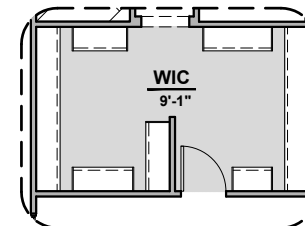

Extended Patio

Game Room

Study

BedRoom 6

Outdoor Living

Stacking Door In Addition To Standard Door

Stacking Door ILO Standard Door

Tankless Water Heater

Bath 2 Shower

Bath 3 Shower

Butlers Pantry

Grant Options

3,627 Square Feet
Community: Red Hawk Estates

LOW VOLTAGE LEGEND	
LOGO	DESCRIPTION
	CABLE TV
	CAT 5 DATA

Ceiling Beam Treatment

Gourmet Kitchen

Laundry Door

Drop Zone

Laundry Cabinet
w/ Sink

Fireplace

72" Contemporary
Fireplace

42" Contemporary
Fireplace

Center Hinge
ILO Sliding
Glass Door

Barn Door