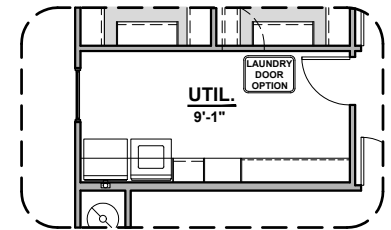

Extended Patio

Game Room

Study

BedRoom 6

Outdoor Living

Stacking Door In Addition To Standard Door

Stacking Door ILO Standard Door

Tankless Water Heater

Bath 2 Shower

Bath 3 Shower

Butlers Pantry

Grant Options

3,627 Square Feet
Community: Red Hawk Estates

LOW VOLTAGE LEGEND	
LOGO	DESCRIPTION
	CABLE TV
	CAT 5 DATA

Ceiling Beam Treatment

Gourmet Kitchen

Laundry Door

Drop Zone

Laundry Cabinet
w/ Sink

Fireplace

72" Contemporary
Fireplace

42" Contemporary
Fireplace

Center Hinge
ILO Sliding
Glass Door

Barn Door