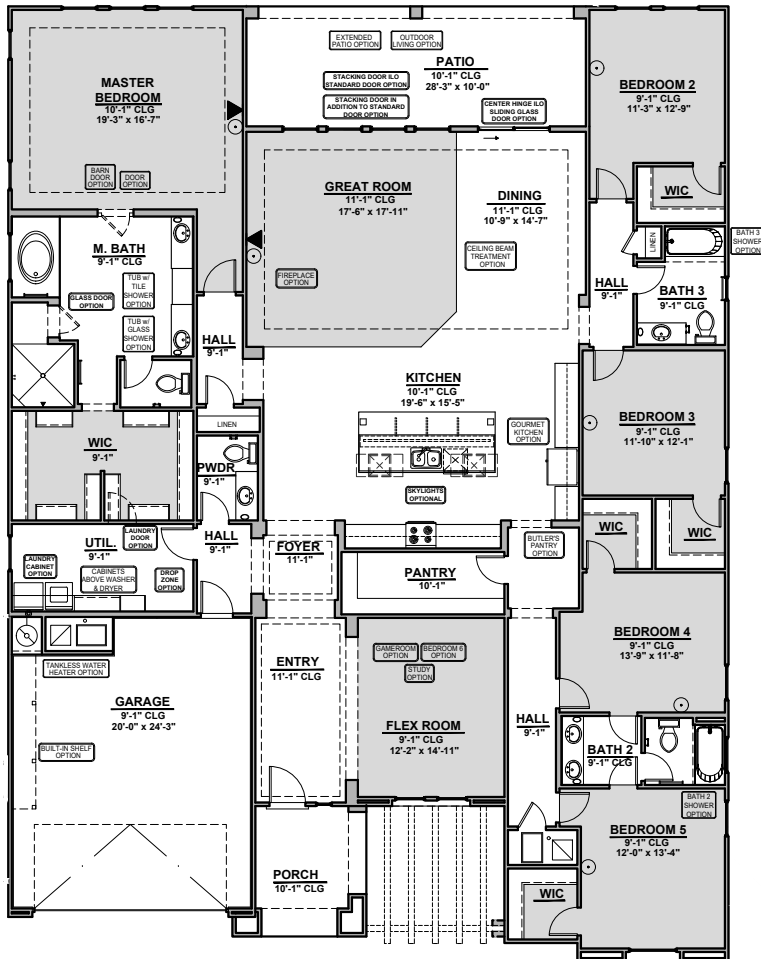

Grant

3,627 Square Feet
Community: Red Hawk Estates

LOW VOLTAGE LEGEND	
LOGO	DESCRIPTION
	CABLE TV
	CAT 5 DATA

Spanish (A)

Tuscan (B)

Contemporary (C)

Andalusian (D)

Garage Orientation: Left Right

Extended Patio

Game Room

Study

BedRoom 6

Outdoor Living

Stacking Door In Addition To Standard Door

Stacking Door ILO Standard Door

Tankless Water Heater

Bath 2 Shower

Bath 3 Shower

Butlers Pantry

Grant Options

3,627 Square Feet
Community: Red Hawk Estates

LOW VOLTAGE LEGEND	
LOGO	DESCRIPTION
	CABLE TV
	CAT 5 DATA

Ceiling Beam Treatment

Gourmet Kitchen

Laundry Door

Drop Zone

Laundry Cabinet
w/ Sink

Fireplace

72" Contemporary
Fireplace

42" Contemporary
Fireplace

Center Hinge
ILO Sliding
Glass Door

Barn Door