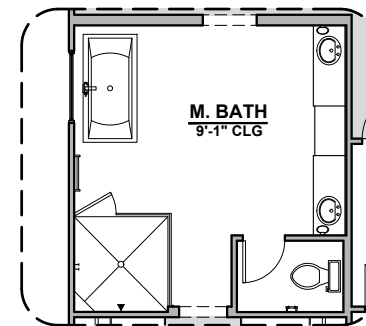

Laundry Door

Drop Zone

Laundry Cabinet
w/ Sink

Fireplace

72" Contemporary
Fireplace

42" Contemporary
Fireplace

Center Hinge
ILO Sliding
Glass Door

Barn Door