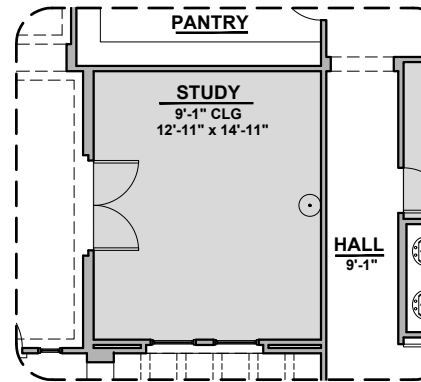

Extended Patio

Game Room

Study

BedRoom 6

Outdoor Living

Stacking Door In Addition To Standard Door

Stacking Door ILO Standard Door

Tankless Water Heater

Bath 2 Shower

Bath 3 Shower

Butlers Pantry

Grant Options

3,627 Square Feet
Community: Red Hawk Estates

LOW VOLTAGE LEGEND	
LOGO	DESCRIPTION
	CABLE TV
	CAT 5 DATA

Ceiling Beam Treatment

Gourmet Kitchen