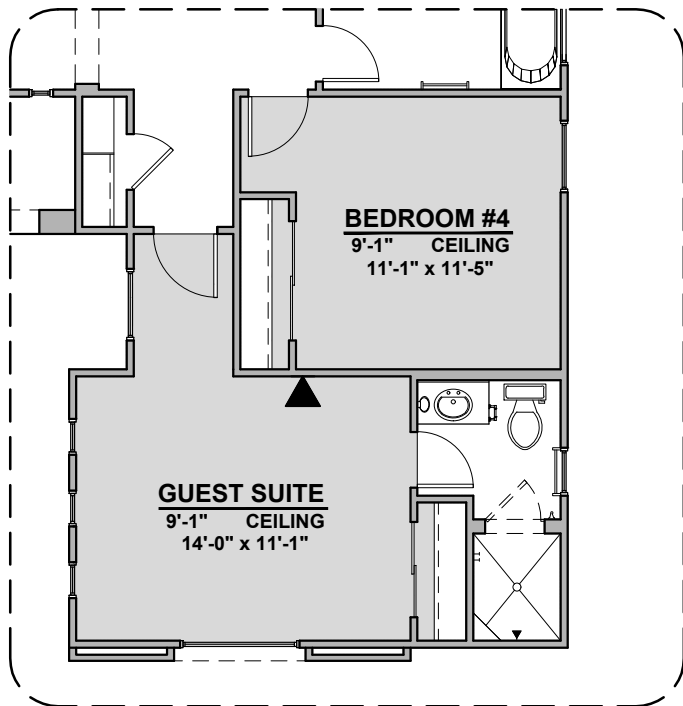

LOW VOLTAGE LEGEND	
LOGO	DESCRIPTION
	COAXIAL CABLE
	DATA
	ISP JUNCTION

Deluxe Glass Shower

Tub w/ Glass Shower

Deluxe Tile Shower

Bath 3

Bath 3 Shower

Bath 2 Shower

Tankless Water Heater

Fireplace

Traditional FP

Contemporary FP

Barn Door

Ocotillo Options

2,373 Square Feet
Community: The Trails @ Metro 1

LOW VOLTAGE LEGEND	
LOGO	DESCRIPTION
	COAXIAL CABLE
	DATA
	ISP JUNCTION

Guest Suite

Multi Gen

Ceiling Beam Treatment

Skylights in Kitchen

Gourmet Kitchen

Ocotillo Options

2,373 Square Feet
Community: The Trails @ Metro 1

LOW VOLTAGE LEGEND	
LOGO	DESCRIPTION
	COAXIAL CABLE
	DATA
	ISP JUNCTION

Laundry Cabinet
W/ Sink

Cabinets above
Washer & Dryer

Laundry Cabinet
w/ Sink

Cabs. above W &
D & Sink Option

Center Hinge ILO
Sliding Glass Door

Extended Patio

Stacking Door ILO
Standard Door

Stacking Door in Addition
to Standard Door