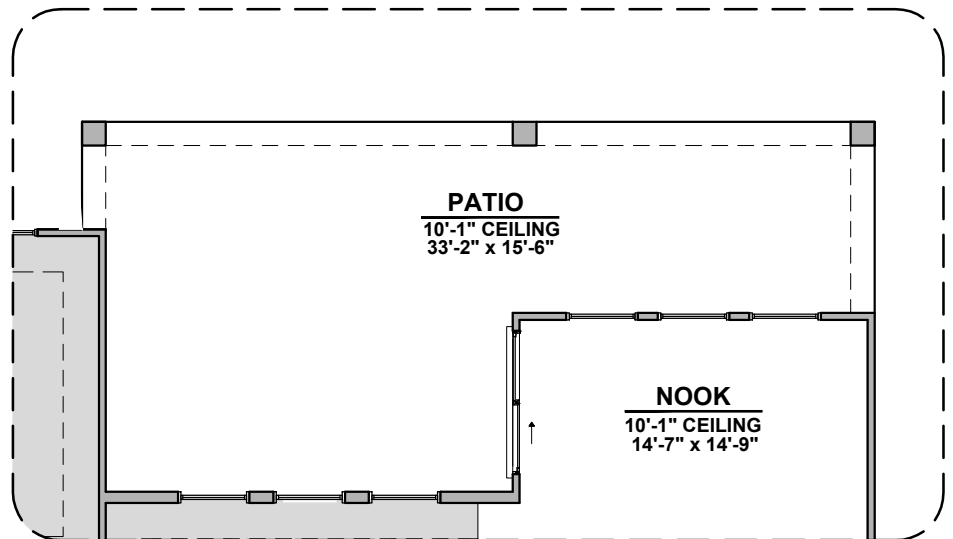

Multi Gen

Ceiling Beam Treatment

Skylights in Kitchen

Gourmet Kitchen

Ocotillo Options

2,373 Square Feet
Community: The Trails @ Metro 1

LOW VOLTAGE LEGEND	
LOGO	DESCRIPTION
	COAXIAL CABLE
	DATA
	ISP JUNCTION

Laundry Cabinet
W/ Sink

Cabinets above
Washer & Dryer

Laundry Cabinet
w/ Sink

Cabs. above W &
D & Sink Option

Center Hinge ILO
Sliding Glass Door

Extended Patio

Stacking Door ILO
Standard Door

Stacking Door in Addition
to Standard Door

Outdoor Living

Ocotillo Options

2,373 Square Feet
Community: The Trails @ Metro 1

LOW VOLTAGE LEGEND	
LOGO	DESCRIPTION
	COAXIAL CABLE
	DATA
	ISP JUNCTION

4th Car Garage

4CG Spanish Colonial (A)

4CG Tuscan (B)