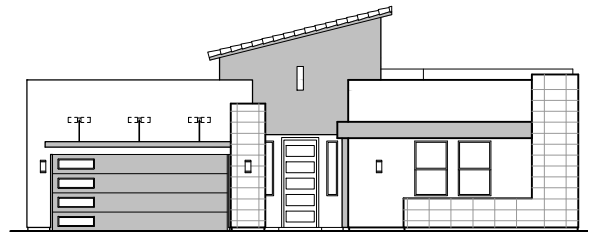

Ocotillo

2,373 Square Feet

Community: The Trails @ Metro 1

LOW VOLTAGE LEGEND	
LOGO	DESCRIPTION
	COAXIAL CABLE
	DATA
	ISP JUNCTION

Garage Orientation: Left Right

Spanish Colonial (A)

Tuscan (B)

Contemporary (C)

Andalusian (D)

- Home is complete and accepted as built. _____
- Home construction is in process, buyer accepts all option locations. _____

Ocotillo Options

2,373 Square Feet
Community: The Trails @ Metro 1