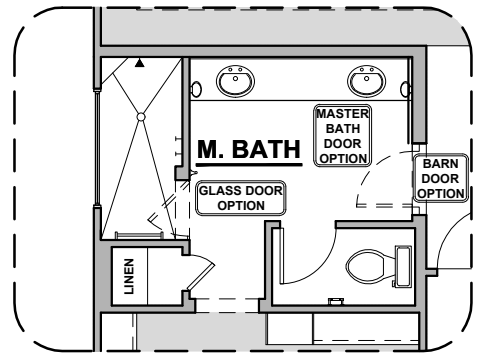

LOW VOLTAGE LEGEND	
LOGO	DESCRIPTION
	COAXIAL CABLE
	DATA
	ISP JUNCTION

Deluxe Glass Shower

Tub w/ Glass Shower

Deluxe Tile Shower

Bath 3

Bath 3 Shower

Bath 2 Shower

Tankless Water Heater