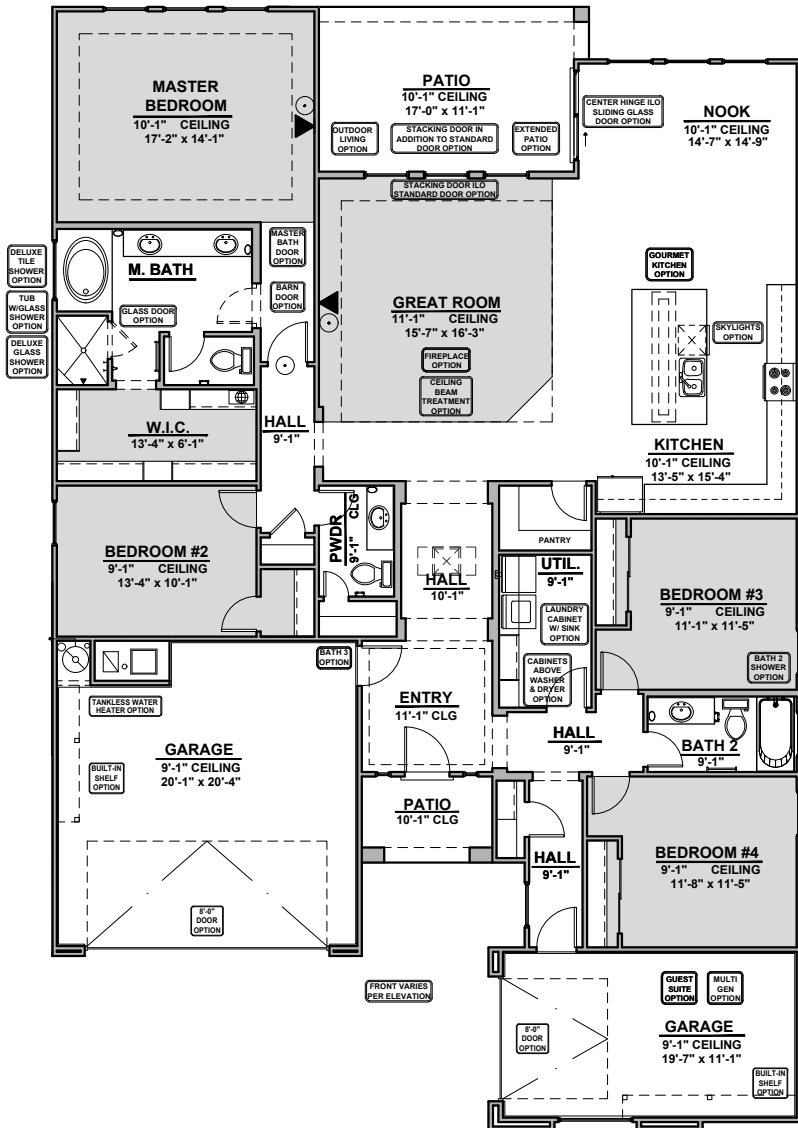

Ocotillo

2,373 Square Feet

Community: The Trails @ Metro 1

LOW VOLTAGE LEGEND	
LOGO	DESCRIPTION
	COAXIAL CABLE
	DATA
	ISP JUNCTION

Garage Orientation: Left Right

Spanish Colonial (A)

Tuscan (B)

Contemporary (C)

Andalusian (D)

- Home is complete and accepted as built. _____
- Home construction is in process, buyer accepts all option locations. _____

Ocotillo Options

2,373 Square Feet
Community: The Trails @ Metro 1

LOW VOLTAGE LEGEND	
LOGO	DESCRIPTION
	COAXIAL CABLE
	DATA
	ISP JUNCTION

Deluxe Glass Shower

Tub w/ Glass Shower

Deluxe Tile Shower

Bath 3

Bath 3 Shower

Bath 2 Shower

Tankless Water Heater

Fireplace

Traditional FP

Contemporary FP

Barn Door

Ocotillo Options

2,373 Square Feet
Community: The Trails @ Metro 1

LOW VOLTAGE LEGEND	
LOGO	DESCRIPTION
	COAXIAL CABLE
	DATA
	ISP JUNCTION

Guest Suite