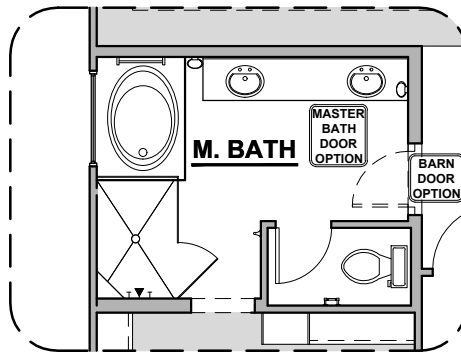

LOW VOLTAGE LEGEND	
LOGO	DESCRIPTION
	COAXIAL CABLE
	DATA
	ISP JUNCTION

Deluxe Glass Shower

Tub w/ Glass Shower

Deluxe Tile Shower

Bath 3

Bath 3 Shower

Bath 2 Shower

Tankless Water Heater