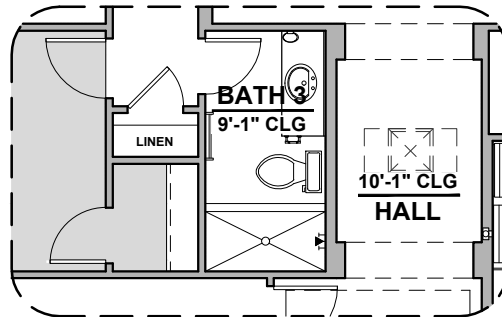

LOW VOLTAGE LEGEND	
LOGO	DESCRIPTION
	COAXIAL CABLE
	DATA
	ISP JUNCTION

Deluxe Glass Shower

Tub w/ Glass Shower

Deluxe Tile Shower

Bath 3

Bath 3 Shower

Bath 2 Shower

Tankless Water Heater

Fireplace

Traditional FP

Contemporary FP

Barn Door

Ocotillo Options

2,373 Square Feet
Community: The Trails @ Metro 1

LOW VOLTAGE LEGEND	
LOGO	DESCRIPTION
	COAXIAL CABLE
	DATA
	ISP JUNCTION

Guest Suite