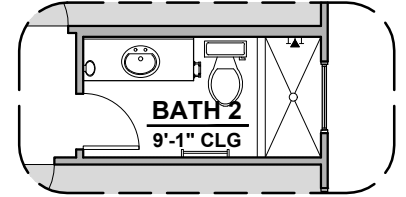

LOW VOLTAGE LEGEND	
LOGO	DESCRIPTION
	COAXIAL CABLE
	DATA
	ISP JUNCTION

Deluxe Glass Shower

Tub w/ Glass Shower

Deluxe Tile Shower

Bath 3

Bath 3 Shower

Bath 2 Shower

Tankless Water Heater