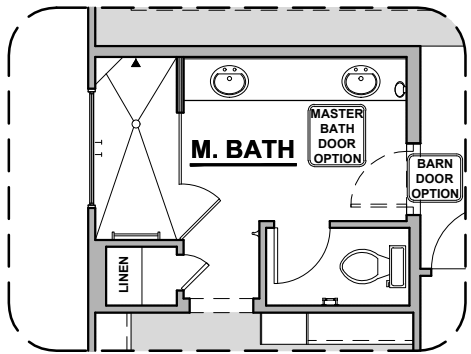

LOW VOLTAGE LEGEND	
LOGO	DESCRIPTION
	COAXIAL CABLE
	DATA
	ISP JUNCTION

Deluxe Glass Shower

Tub w/ Glass Shower

Deluxe Tile Shower

Bath 3

Bath 3 Shower

Bath 2 Shower

Tankless Water Heater