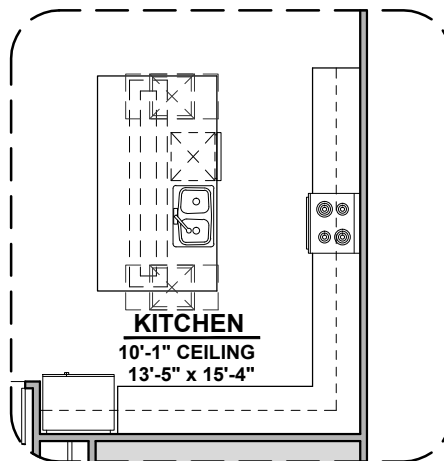

Fireplace

Traditional FP

Contemporary FP

Barn Door

Ocotillo Options

2,373 Square Feet
Community: The Trails @ Metro 1

LOW VOLTAGE LEGEND	
LOGO	DESCRIPTION
	COAXIAL CABLE
	DATA
	ISP JUNCTION

Guest Suite

Multi Gen

Ceiling Beam Treatment

Skylights in Kitchen

Gourmet Kitchen

Ocotillo Options

2,373 Square Feet
Community: The Trails @ Metro 1

LOW VOLTAGE LEGEND	
LOGO	DESCRIPTION
	COAXIAL CABLE
	DATA
	ISP JUNCTION