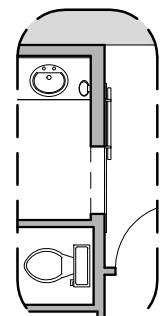

LOW VOLTAGE LEGEND	
LOGO	DESCRIPTION
	COAXIAL CABLE
	DATA
	ISP JUNCTION

Deluxe Glass Shower

Tub w/ Glass Shower

Deluxe Tile Shower

Bath 3

Bath 3 Shower

Bath 2 Shower

Tankless Water Heater

Fireplace

Traditional FP

Contemporary FP

Barn Door

Ocotillo Options

2,373 Square Feet
Community: The Trails @ Metro 1

LOW VOLTAGE LEGEND	
LOGO	DESCRIPTION
	COAXIAL CABLE
	DATA
	ISP JUNCTION

Guest Suite