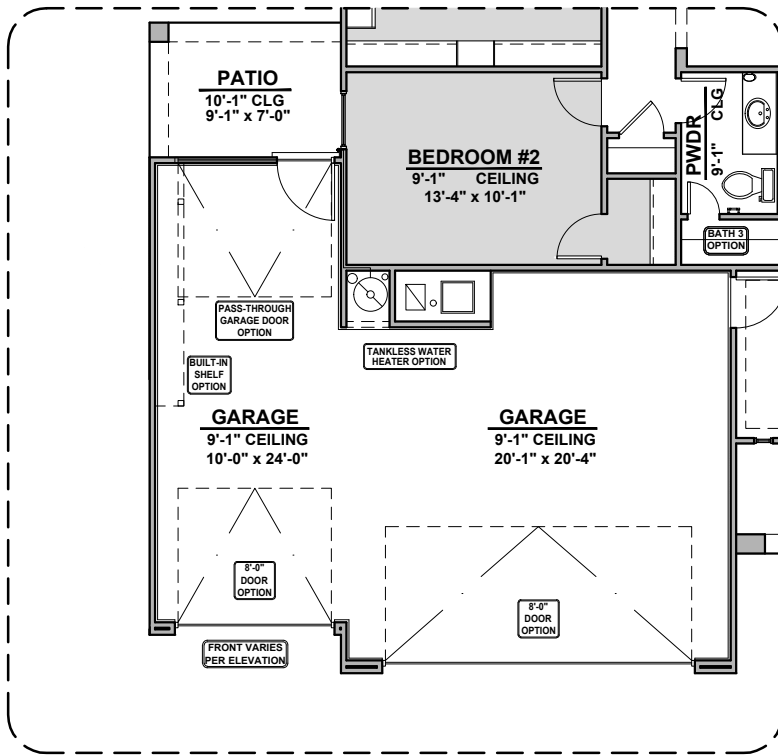

Fireplace

Traditional FP

Contemporary FP

Barn Door

Ocotillo Options

2,373 Square Feet
Community: The Trails @ Metro 1

LOW VOLTAGE LEGEND	
LOGO	DESCRIPTION
	COAXIAL CABLE
	DATA
	ISP JUNCTION

Guest Suite

Multi Gen

Ceiling Beam Treatment

Skylights in Kitchen

Gourmet Kitchen

Ocotillo Options

2,373 Square Feet
Community: The Trails @ Metro 1

LOW VOLTAGE LEGEND	
LOGO	DESCRIPTION
	COAXIAL CABLE
	DATA
	ISP JUNCTION

Laundry Cabinet
W/ Sink

Cabinets above
Washer & Dryer

Laundry Cabinet
w/ Sink

Cabs. above W &
D & Sink Option

Center Hinge ILO
Sliding Glass Door

Extended Patio

Stacking Door ILO
Standard Door

Stacking Door in Addition
to Standard Door

Outdoor Living

Ocotillo Options

2,373 Square Feet
Community: The Trails @ Metro 1

LOW VOLTAGE LEGEND	
LOGO	DESCRIPTION
	COAXIAL CABLE
	DATA
	ISP JUNCTION

4th Car Garage

4CG Spanish Colonial (A)

4CG Tuscan (B)