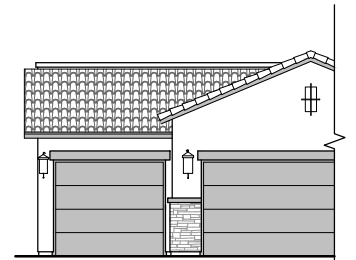

Outdoor Living

Ocotillo Options

2,373 Square Feet
Community: The Trails @ Metro 1

LOW VOLTAGE LEGEND	
LOGO	DESCRIPTION
	COAXIAL CABLE
	DATA
	ISP JUNCTION

4th Car Garage

4CG Spanish Colonial (A)

4CG Tuscan (B)