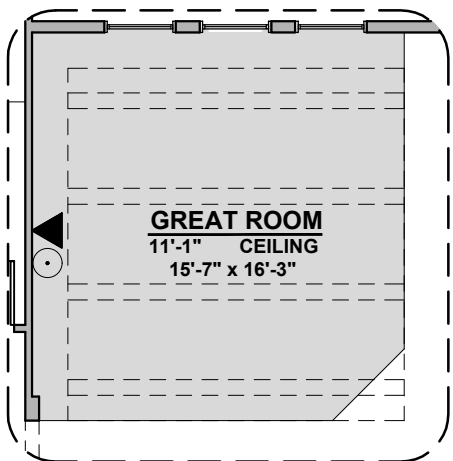

Fireplace

Traditional FP

Contemporary FP

Barn Door

Ocotillo Options

2,373 Square Feet
Community: The Trails @ Metro 1

LOW VOLTAGE LEGEND	
LOGO	DESCRIPTION
	COAXIAL CABLE
	DATA
	ISP JUNCTION

Guest Suite

Multi Gen

Ceiling Beam Treatment

Skylights in Kitchen

Gourmet Kitchen

Ocotillo Options

2,373 Square Feet
Community: The Trails @ Metro 1

LOW VOLTAGE LEGEND	
LOGO	DESCRIPTION
	COAXIAL CABLE
	DATA
	ISP JUNCTION