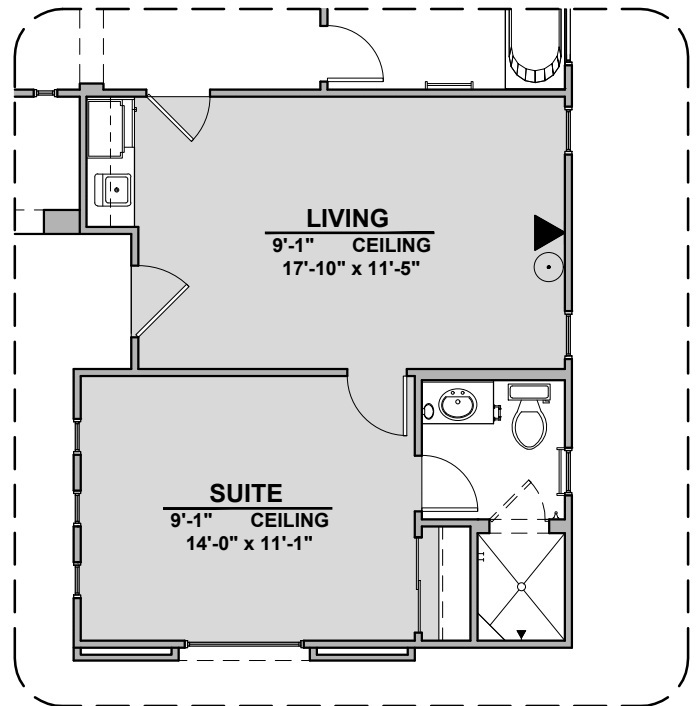

Fireplace

Traditional FP

Contemporary FP

Barn Door

Ocotillo Options

2,373 Square Feet
Community: The Trails @ Metro 1

LOW VOLTAGE LEGEND	
LOGO	DESCRIPTION
	COAXIAL CABLE
	DATA
	ISP JUNCTION

Guest Suite

Multi Gen

Ceiling Beam Treatment

Skylights in Kitchen

Gourmet Kitchen

Ocotillo Options

2,373 Square Feet
Community: The Trails @ Metro 1

LOW VOLTAGE LEGEND	
LOGO	DESCRIPTION
	COAXIAL CABLE
	DATA
	ISP JUNCTION

Laundry Cabinet
W/ Sink

Cabinets above
Washer & Dryer

Laundry Cabinet
w/ Sink

Cabs. above W &
D & Sink Option

Center Hinge ILO
Sliding Glass Door

Extended Patio

Stacking Door ILO
Standard Door

Stacking Door in Addition
to Standard Door