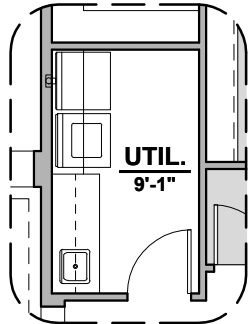

Multi Gen

Ceiling Beam Treatment

Skylights in Kitchen

Gourmet Kitchen

Ocotillo Options

2,373 Square Feet
Community: The Trails @ Metro 1

LOW VOLTAGE LEGEND	
LOGO	DESCRIPTION
	COAXIAL CABLE
	DATA
	ISP JUNCTION

Laundry Cabinet
W/ Sink

Cabinets above
Washer & Dryer

Laundry Cabinet
w/ Sink

Cabs. above W &
D & Sink Option

Center Hinge ILO
Sliding Glass Door

Extended Patio

Stacking Door ILO
Standard Door

Stacking Door in Addition
to Standard Door