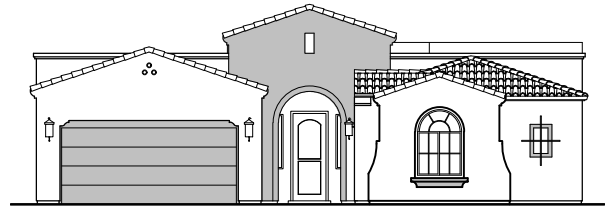

Ocotillo

2,373 Square Feet

Community: The Trails @ Metro 1

LOW VOLTAGE LEGEND	
LOGO	DESCRIPTION
	COAXIAL CABLE
	DATA
	ISP JUNCTION

Garage Orientation: Left Right

Spanish Colonial (A)

Tuscan (B)

Contemporary (C)

Andalusian (D)

- Home is complete and accepted as built. _____
- Home construction is in process, buyer accepts all option locations. _____

Ocotillo Options

2,373 Square Feet
Community: The Trails @ Metro 1