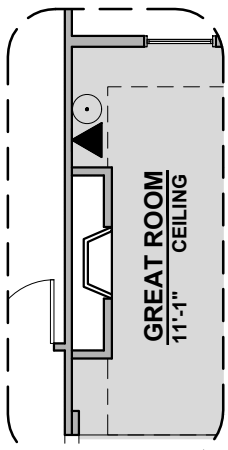

LOW VOLTAGE LEGEND	
LOGO	DESCRIPTION
	COAXIAL CABLE
	DATA
	ISP JUNCTION

Deluxe Glass Shower

Tub w/ Glass Shower

Deluxe Tile Shower

Bath 3

Bath 3 Shower

Bath 2 Shower

Tankless Water Heater

Fireplace

Traditional FP

Contemporary FP

Barn Door

Ocotillo Options

2,373 Square Feet
Community: The Trails @ Metro 1

LOW VOLTAGE LEGEND	
LOGO	DESCRIPTION
	COAXIAL CABLE
	DATA
	ISP JUNCTION

Guest Suite

Multi Gen

Ceiling Beam Treatment

Skylights in Kitchen

Gourmet Kitchen

Ocotillo Options

2,373 Square Feet
Community: The Trails @ Metro 1

LOW VOLTAGE LEGEND	
LOGO	DESCRIPTION
	COAXIAL CABLE
	DATA
	ISP JUNCTION