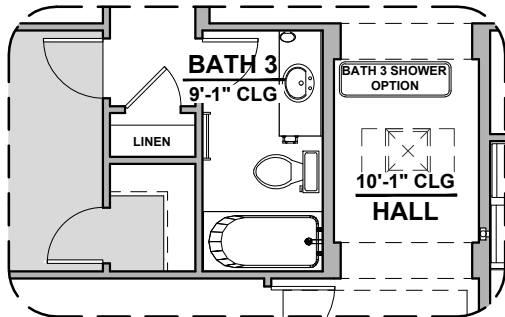

LOW VOLTAGE LEGEND	
LOGO	DESCRIPTION
	COAXIAL CABLE
	DATA
	ISP JUNCTION

Deluxe Glass Shower

Tub w/ Glass Shower

Deluxe Tile Shower

Bath 3

Bath 3 Shower

Bath 2 Shower

Tankless Water Heater

Fireplace

Traditional FP

Contemporary FP

Barn Door

Ocotillo Options

2,373 Square Feet
Community: The Trails @ Metro 1

LOW VOLTAGE LEGEND	
LOGO	DESCRIPTION
	COAXIAL CABLE
	DATA
	ISP JUNCTION

Guest Suite