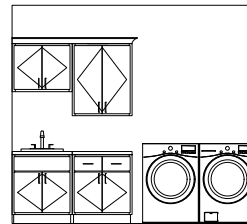

Multi Gen

Ceiling Beam Treatment

Skylights in Kitchen

Gourmet Kitchen

Ocotillo Options

2,373 Square Feet
Community: The Trails @ Metro 1

LOW VOLTAGE LEGEND	
LOGO	DESCRIPTION
	COAXIAL CABLE
	DATA
	ISP JUNCTION

Laundry Cabinet
W/ Sink

Cabinets above
Washer & Dryer

Laundry Cabinet
w/ Sink

Cabs. above W &
D & Sink Option

Center Hinge ILO
Sliding Glass Door

Extended Patio

Stacking Door ILO
Standard Door

Stacking Door in Addition
to Standard Door