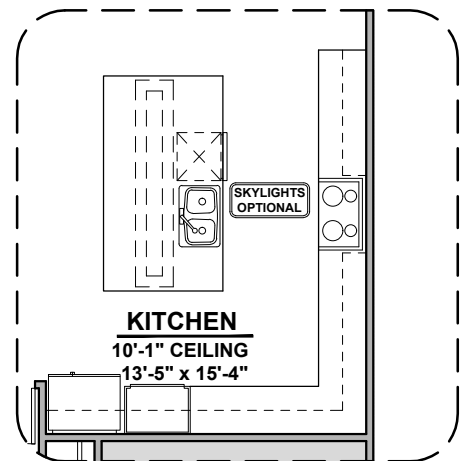

Fireplace

Traditional FP

Contemporary FP

Barn Door

Ocotillo Options

2,373 Square Feet
Community: The Trails @ Metro 1

LOW VOLTAGE LEGEND	
LOGO	DESCRIPTION
	COAXIAL CABLE
	DATA
	ISP JUNCTION

Guest Suite

Multi Gen

Ceiling Beam Treatment

Skylights in Kitchen

Gourmet Kitchen

Ocotillo Options

2,373 Square Feet
Community: The Trails @ Metro 1

LOW VOLTAGE LEGEND	
LOGO	DESCRIPTION
	COAXIAL CABLE
	DATA
	ISP JUNCTION