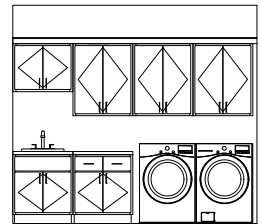

Multi Gen

Ceiling Beam Treatment

Skylights in Kitchen

Gourmet Kitchen

Ocotillo Options

2,373 Square Feet
Community: The Trails @ Metro 1

LOW VOLTAGE LEGEND	
LOGO	DESCRIPTION
	COAXIAL CABLE
	DATA
	ISP JUNCTION

Laundry Cabinet
W/ Sink

Cabinets above
Washer & Dryer

Laundry Cabinet
w/ Sink

Cabs. above W &
D & Sink Option

Center Hinge ILO
Sliding Glass Door

Extended Patio

Stacking Door ILO
Standard Door

Stacking Door in Addition
to Standard Door