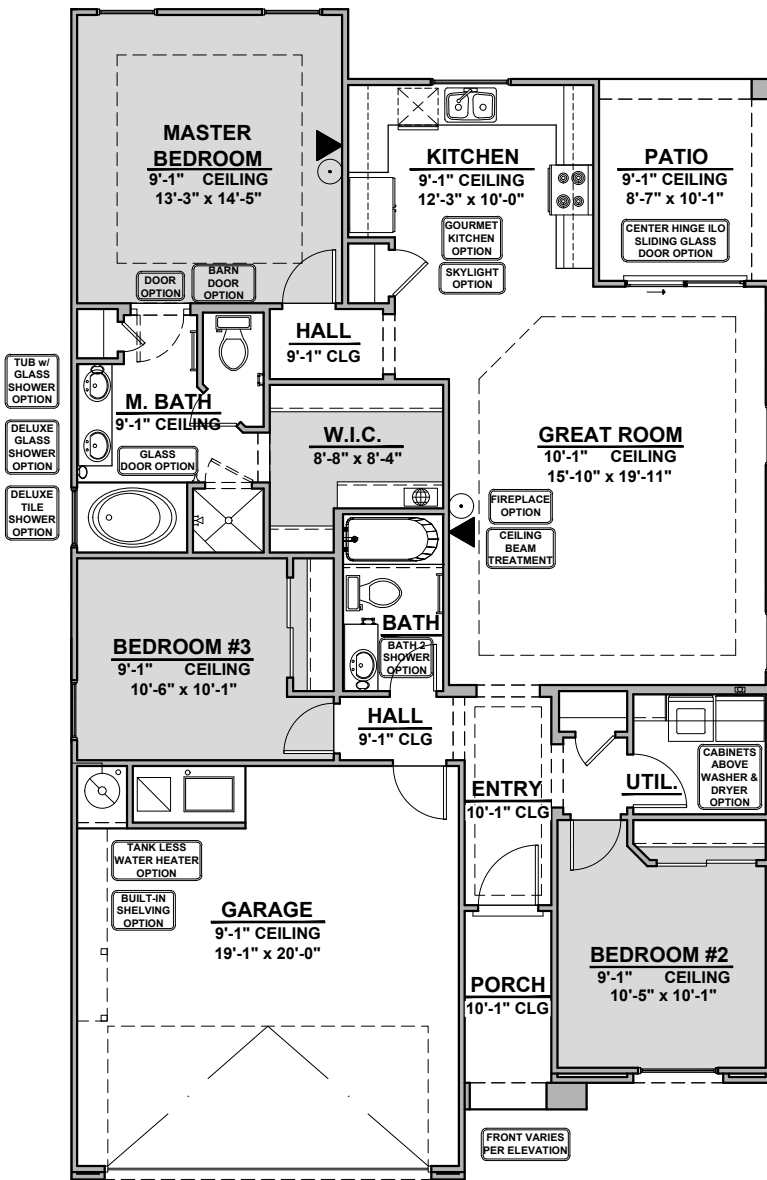

# Meadow

1,366 Square Feet

Community: The Trails @ Metro 2

LOW VOLTAGE LEGEND	DESCRIPTION
	COAXIAL CABLE
	DATA
	ISP JUNCTION

Spanish Colonial (A)

Tuscan (B)

Garage Orientation:  Left  Right

Home is complete and accepted as built. \_\_\_\_\_

# Meadow Options

1,366 Square Feet

Community: The Trails @ Metro 2

LOW VOLTAGE LEGEND	
LOGO	DESCRIPTION
	COAXIAL CABLE
	DATA
	ISP JUNCTION

Deluxe Tile Shower

Deluxe Glass Shower

Tub w/ Glass Shower

Traditional Fireplace