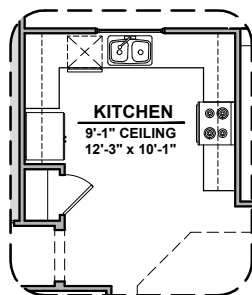

Ceiling Beam Treatment

Tankless Water Heater

Center Hinge ILO Sliding Glass Door

Bath 2 Shower

Barn Door

Contemporary Fireplace

Gourmet Kitchen

Skylight