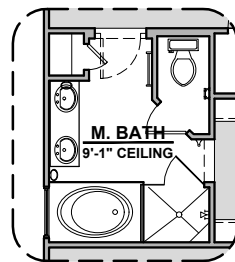

# Meadow Options

1,366 Square Feet

Community: The Trails @ Metro 2

LOW VOLTAGE LEGEND	
LOGO	DESCRIPTION
	COAXIAL CABLE
	DATA
	ISP JUNCTION

Deluxe Tile Shower

Deluxe Glass Shower

Tub w/ Glass Shower

Traditional Fireplace