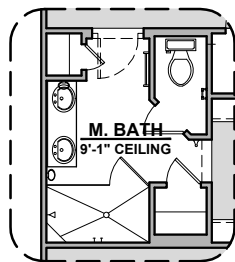

# Meadow Options

1,366 Square Feet

Community: The Trails @ Metro 2

LOW VOLTAGE LEGEND	
LOGO	DESCRIPTION
	COAXIAL CABLE
	DATA
	ISP JUNCTION

Deluxe Tile Shower

Deluxe Glass Shower

Tub w/ Glass Shower

Traditional Fireplace