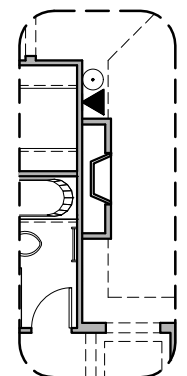

# Meadow Options

1,366 Square Feet

Community: The Trails @ Metro 2

LOW VOLTAGE LEGEND	
LOGO	DESCRIPTION
	COAXIAL CABLE
	DATA
	ISP JUNCTION

Deluxe Tile Shower

Deluxe Glass Shower

Tub w/ Glass Shower

Traditional Fireplace

Ceiling Beam Treatment

Tankless Water Heater

Center Hinge ILO Sliding Glass Door

Bath 2 Shower

Barn Door

Contemporary Fireplace

Gourmet Kitchen

Skylight