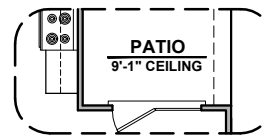

Center Hinge ILO Sliding Glass Door