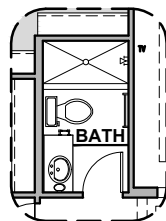

Bath 2 Shower