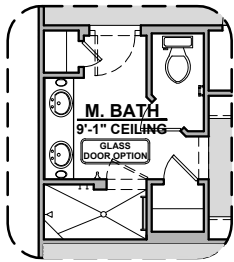

# Meadow Options

1,366 Square Feet

Community: The Trails @ Metro 2

LOW VOLTAGE LEGEND	
LOGO	DESCRIPTION
	COAXIAL CABLE
	DATA
	ISP JUNCTION

Deluxe Tile Shower

Deluxe Glass Shower

Tub w/ Glass Shower

Traditional Fireplace