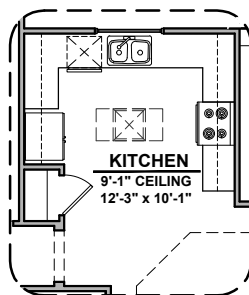

Ceiling Beam Treatment

Tankless Water Heater

Center Hinge ILO Sliding Glass Door

Bath 2 Shower

Barn Door

Contemporary Fireplace

Gourmet Kitchen

Skylight