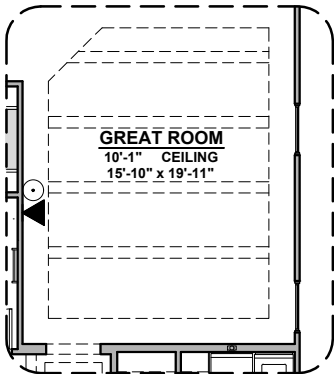

# Meadow Options

1,366 Square Feet

Community: The Trails @ Metro 2

LOW VOLTAGE LEGEND	
LOGO	DESCRIPTION
	COAXIAL CABLE
	DATA
	ISP JUNCTION

Deluxe Tile Shower

Deluxe Glass Shower

Tub w/ Glass Shower

Traditional Fireplace