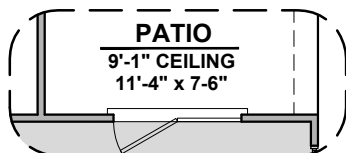

Ceiling Beam Treatment

Gourmet Kitchen

Bath 2 Shower

Tub w/ Glass Shower

Center Hinge ILO Sliding Glass Door

Tankless Water Heater

Barn Door