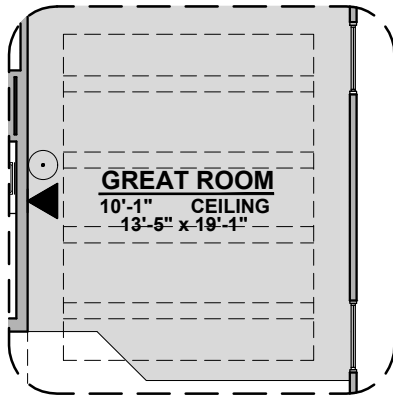

Home construction is in process, buyer accepts all option locations. _____

Aguirre Options

1,501 Square Feet

Community: The Trails @ Metro 2

LOW VOLTAGE LEGEND	
LOGO	DESCRIPTION
	COAXIAL CABLE
	DATA
	ISP JUNCTION