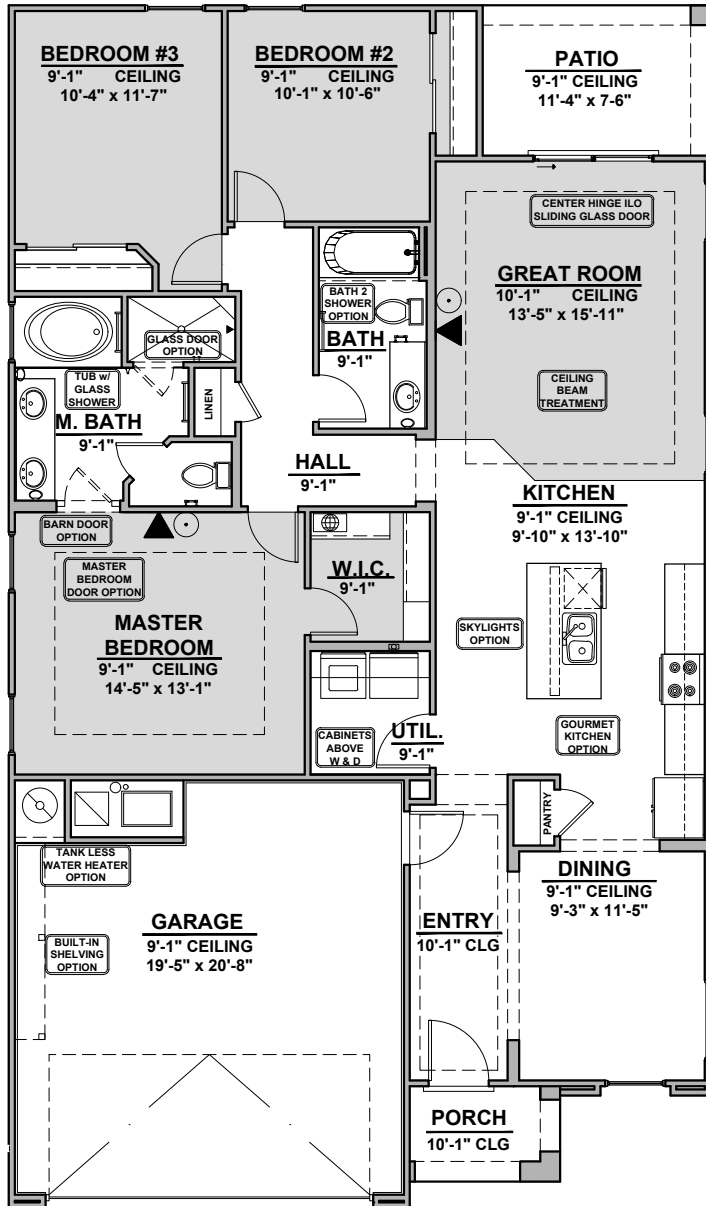

Aguirre

1,501 Square Feet

Community: The Trails @ Metro 2

LOW VOLTAGE LEGEND	
LOGO	DESCRIPTION
	COAXIAL CABLE
	DATA
	ISP JUNCTION

Spanish Colonial (A)

Tuscan (B)

Garage Orientation: Left Right

Home is complete and accepted as built. _____

Home construction is in process, buyer accepts all option locations. _____

Aguirre Options

1,501 Square Feet

Community: The Trails @ Metro 2

LOW VOLTAGE LEGEND	
LOGO	DESCRIPTION
	COAXIAL CABLE
	DATA
	ISP JUNCTION

Ceiling Beam Treatment

Gourmet Kitchen

Bath 2 Shower

Tub w/ Glass Shower

Center Hinge ILO Sliding Glass Door

Tankless Water Heater

Barn Door