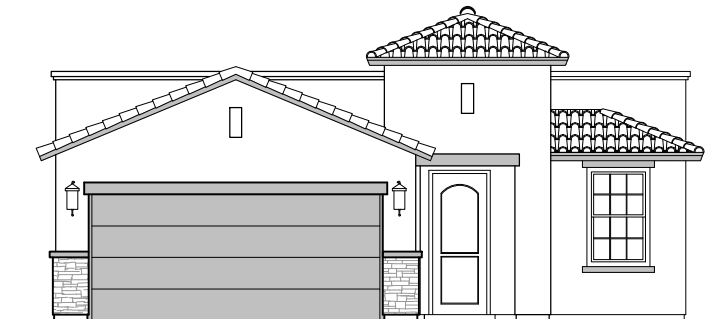

Aguirre

1,501 Square Feet

Community: The Trails @ Metro 2

LOW VOLTAGE LEGEND	
LOGO	DESCRIPTION
	COAXIAL CABLE
	DATA
	ISP JUNCTION

Spanish Colonial (A)

Tuscan (B)

Garage Orientation: Left Right

Home is complete and accepted as built. _____

Home construction is in process, buyer accepts all option locations. _____

Aguirre Options

1,501 Square Feet

Community: The Trails @ Metro 2

LOW VOLTAGE LEGEND	
LOGO	DESCRIPTION
	COAXIAL CABLE
	DATA
	ISP JUNCTION