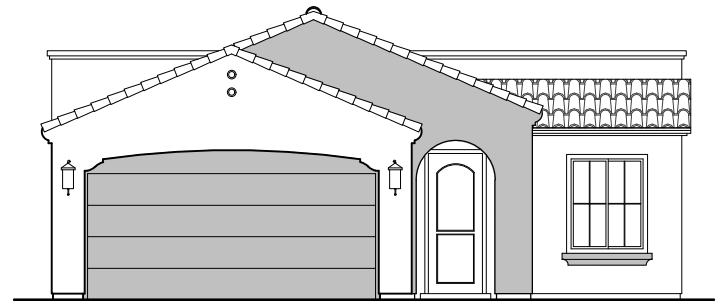

Aguirre

1,501 Square Feet

Community: The Trails @ Metro 2

LOW VOLTAGE LEGEND	
LOGO	DESCRIPTION
	COAXIAL CABLE
	DATA
	ISP JUNCTION

Spanish Colonial (A)

Tuscan (B)

Garage Orientation: Left Right

Home is complete and accepted as built. _____

Home construction is in process, buyer accepts all option locations. _____

Aguirre Options

1,501 Square Feet

Community: The Trails @ Metro 2

LOW VOLTAGE LEGEND	
LOGO	DESCRIPTION
	COAXIAL CABLE
	DATA
	ISP JUNCTION