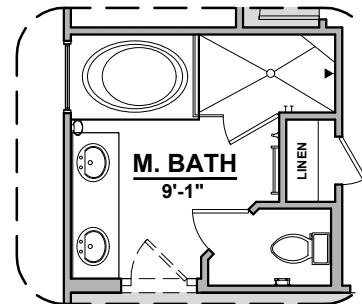

Aguirre

1,501 Square Feet

Community: The Trails @ Metro 2

LOW VOLTAGE LEGEND	
LOGO	DESCRIPTION
	COAXIAL CABLE
	DATA
	ISP JUNCTION

Spanish Colonial (A)

Tuscan (B)

Garage Orientation: Left Right

Home is complete and accepted as built. _____

Home construction is in process, buyer accepts all option locations. _____

Aguirre Options

1,501 Square Feet

Community: The Trails @ Metro 2

LOW VOLTAGE LEGEND	
LOGO	DESCRIPTION
	COAXIAL CABLE
	DATA
	ISP JUNCTION

Ceiling Beam Treatment

Gourmet Kitchen

Bath 2 Shower

Tub w/ Glass Shower

Center Hinge ILO Sliding Glass Door

Tankless Water Heater

Barn Door