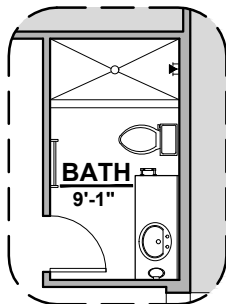

Home construction is in process, buyer accepts all option locations. _____

Aguirre Options

1,501 Square Feet

Community: The Trails @ Metro 2

LOW VOLTAGE LEGEND	
LOGO	DESCRIPTION
	COAXIAL CABLE
	DATA
	ISP JUNCTION

Ceiling Beam Treatment

Gourmet Kitchen

Bath 2 Shower

Tub w/ Glass Shower

Center Hinge ILO Sliding Glass Door

Tankless Water Heater

Barn Door