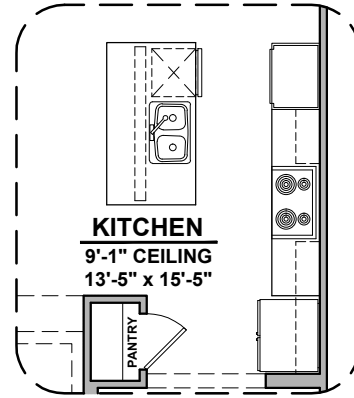

Gourmet Kitchen