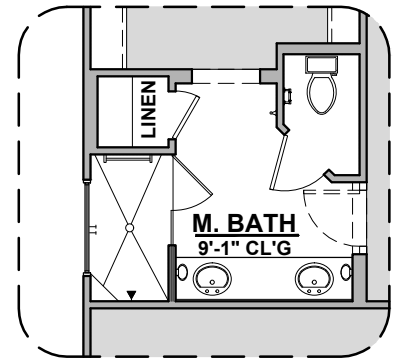

# Soledad Options

1,752 Square Feet

Community: The Trails @ Metro 2

LOW VOLTAGE LEGEND	
LOGO	DESCRIPTION
	COAXIAL CABLE
	DATA
	ISP JUNCTION

Deluxe Tile Shower

Tub w/ Glass Shower

Deluxe Glass Shower

Fireplace