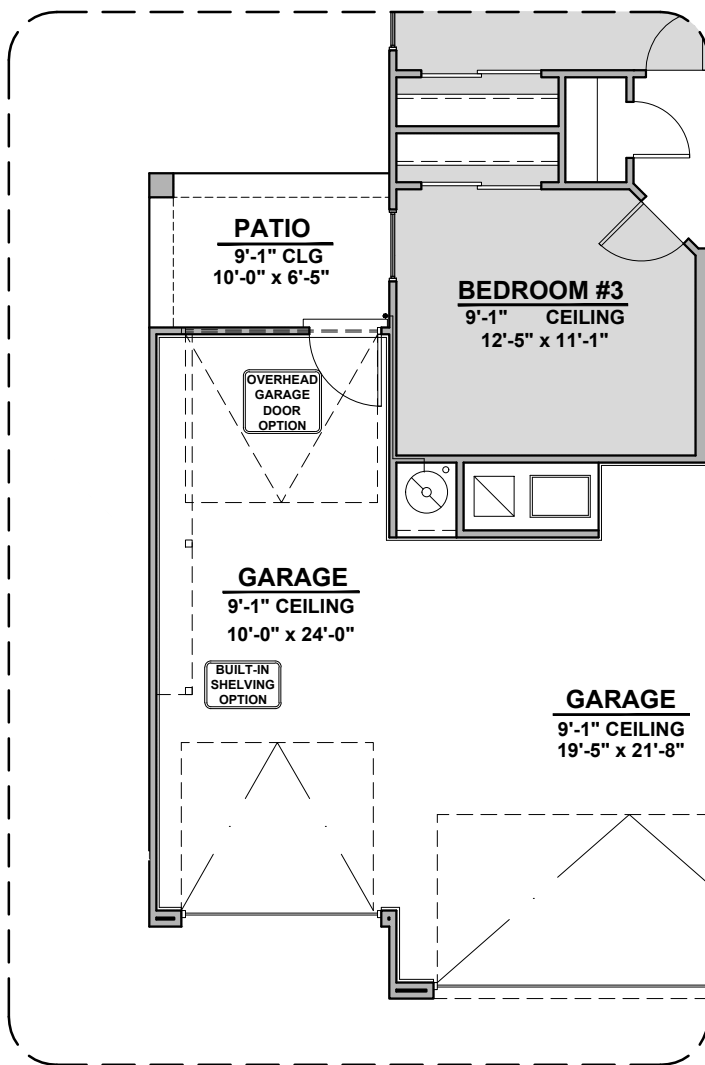

# Soledad Options

1,752 Square Feet

Community: The Trails @ Metro 2

LOW VOLTAGE LEGEND	
LOGO	DESCRIPTION
	COAXIAL CABLE
	DATA
	ISP JUNCTION

**Ceiling Beam Treatment**

**Gourmet Kitchen**

**Skylights**

**Study**

**Bedroom #4**

**Bath 2 Shower**

# Soledad Options

1,752 Square Feet

Community: The Trails @ Metro 2

LOW VOLTAGE LEGEND	
LOGO	DESCRIPTION
	COAXIAL CABLE
	DATA
	ISP JUNCTION

3rd Car Garage

Spanish Colonial (A)

Tuscan (B)