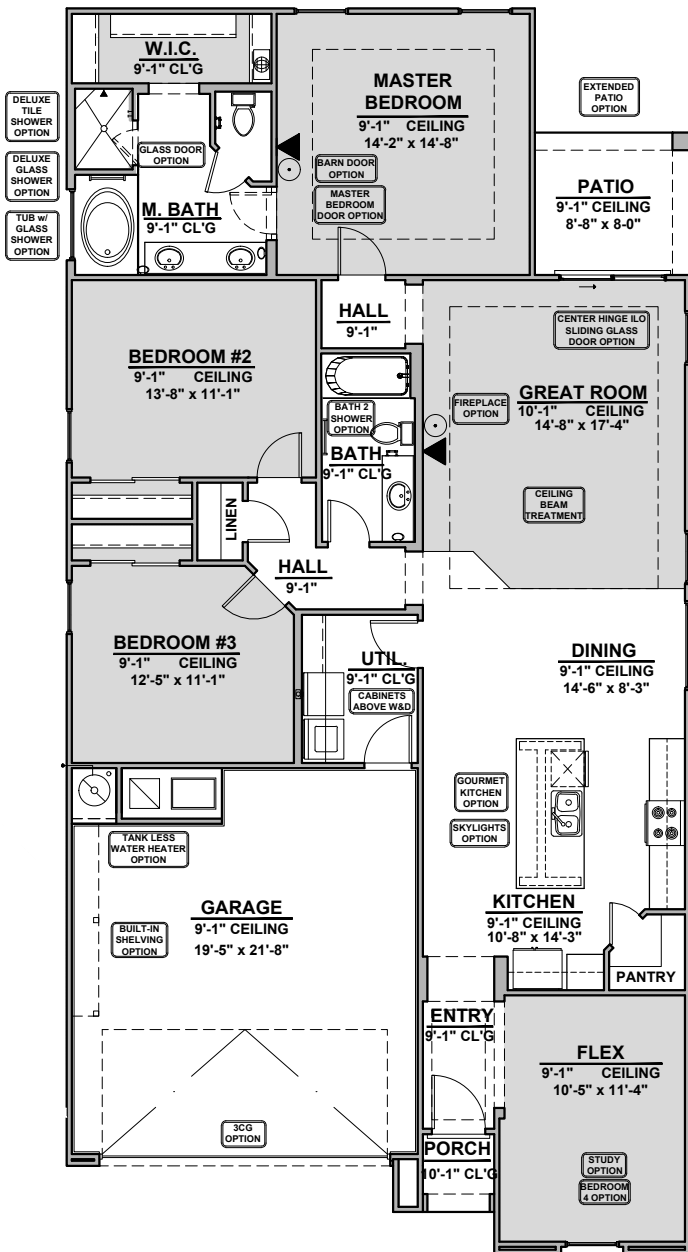

# Soledad

1,752 Square Feet

Community: The Trails @ Metro 2

LOW VOLTAGE LEGEND	
LOGO	DESCRIPTION
	COAXIAL CABLE
	DATA
	ISP JUNCTION

Spanish Colonial (A)

Tuscan (B)

Garage Orientation: Left      Right

Home is complete and accepted as built. \_\_\_\_\_

# Soledad Options

1,752 Square Feet

Community: The Trails @ Metro 2

LOW VOLTAGE LEGEND	
LOGO	DESCRIPTION
	COAXIAL CABLE
	DATA
	ISP JUNCTION

Deluxe Tile Shower

Tub w/ Glass Shower

Deluxe Glass Shower

Fireplace

**Bedroom #4**

**Bath 2 Shower**