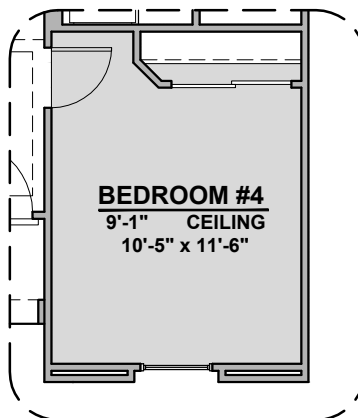

# Soledad Options

1,752 Square Feet

Community: The Trails @ Metro 2

LOW VOLTAGE LEGEND	
LOGO	DESCRIPTION
	COAXIAL CABLE
	DATA
	ISP JUNCTION

**Ceiling Beam Treatment**

**Gourmet Kitchen**

**Skylights**

**Study**

**Bedroom #4**

**Bath 2 Shower**