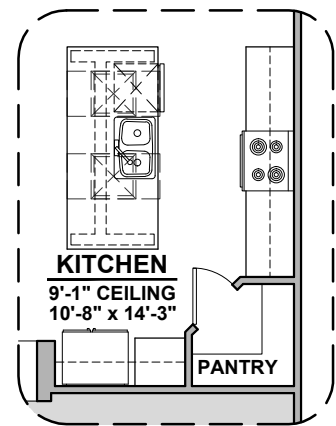

# Soledad Options

1,752 Square Feet

Community: The Trails @ Metro 2

LOW VOLTAGE LEGEND	
LOGO	DESCRIPTION
	COAXIAL CABLE
	DATA
	ISP JUNCTION

**Ceiling Beam Treatment**

**Gourmet Kitchen**

**Skylights**

**Study**