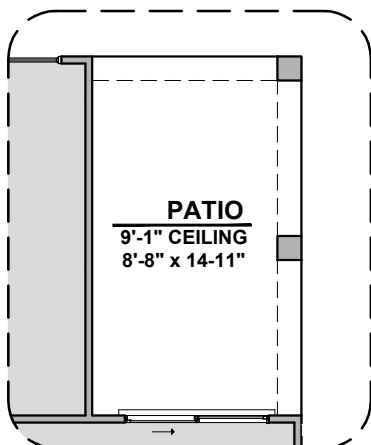

Extended Patio