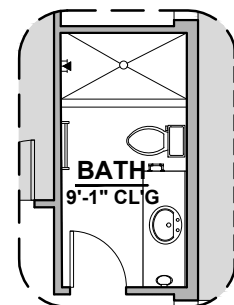

# Soledad Options

1,752 Square Feet

Community: The Trails @ Metro 2

LOW VOLTAGE LEGEND	
LOGO	DESCRIPTION
	COAXIAL CABLE
	DATA
	ISP JUNCTION

**Ceiling Beam Treatment**

**Gourmet Kitchen**

**Skylights**

**Study**

**Bedroom #4**

**Bath 2 Shower**