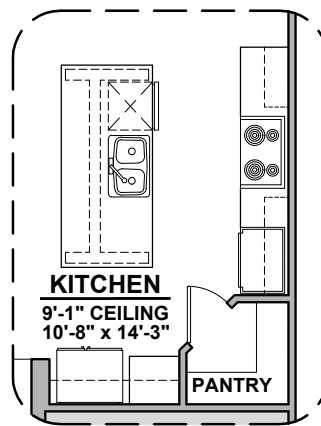

# Soledad Options

1,752 Square Feet

Community: The Trails @ Metro 2

LOW VOLTAGE LEGEND	
LOGO	DESCRIPTION
	COAXIAL CABLE
	DATA
	ISP JUNCTION

**Ceiling Beam Treatment**

**Gourmet Kitchen**

**Skylights**

**Study**