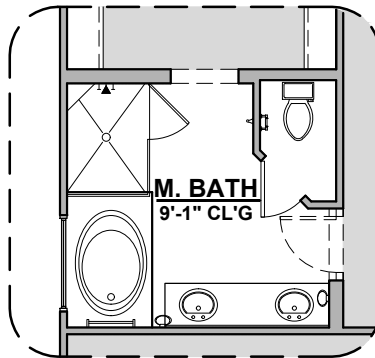

# Soledad Options

1,752 Square Feet

Community: The Trails @ Metro 2

LOW VOLTAGE LEGEND	
LOGO	DESCRIPTION
	COAXIAL CABLE
	DATA
	ISP JUNCTION

Deluxe Tile Shower

Tub w/ Glass Shower

Deluxe Glass Shower

Fireplace