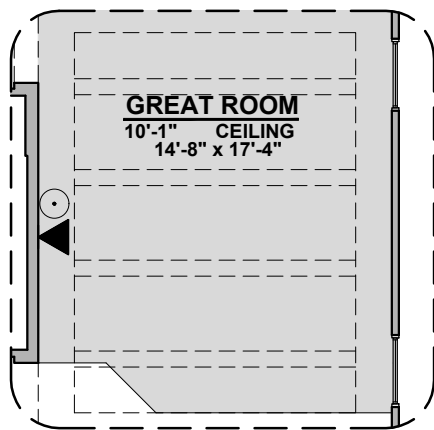

# Soledad Options

1,752 Square Feet

Community: The Trails @ Metro 2

LOW VOLTAGE LEGEND	
LOGO	DESCRIPTION
	COAXIAL CABLE
	DATA
	ISP JUNCTION

**Ceiling Beam Treatment**

**Gourmet Kitchen**

**Skylights**

**Study**