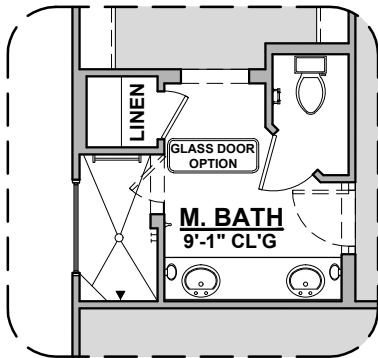

# Soledad

1,752 Square Feet

Community: The Trails @ Metro 2

LOW VOLTAGE LEGEND	
LOGO	DESCRIPTION
	COAXIAL CABLE
	DATA
	ISP JUNCTION

Spanish Colonial (A)

Tuscan (B)

Garage Orientation: Left      Right

Home is complete and accepted as built. \_\_\_\_\_

# Soledad Options

1,752 Square Feet

Community: The Trails @ Metro 2

LOW VOLTAGE LEGEND	
LOGO	DESCRIPTION
	COAXIAL CABLE
	DATA
	ISP JUNCTION

Deluxe Tile Shower

Tub w/ Glass Shower

Deluxe Glass Shower

Fireplace