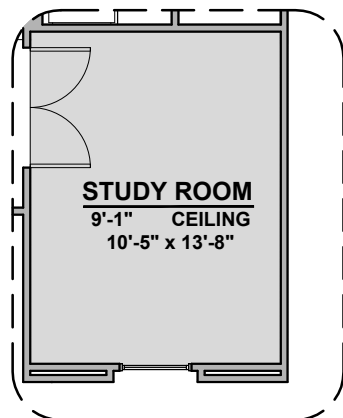

# Soledad Options

1,752 Square Feet

Community: The Trails @ Metro 2

LOW VOLTAGE LEGEND	
LOGO	DESCRIPTION
	COAXIAL CABLE
	DATA
	ISP JUNCTION

**Ceiling Beam Treatment**

**Gourmet Kitchen**

**Skylights**

**Study**

**Bedroom #4**

**Bath 2 Shower**