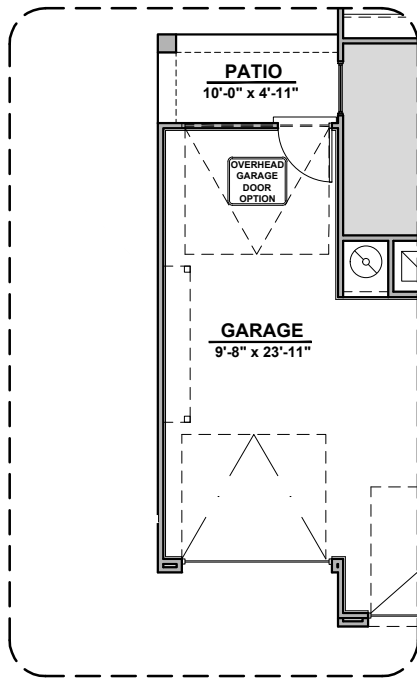

Center Hinge ILO Standard Door

Tub w/ Glass Shower

Deluxe Glass Shower

Deluxe Tile Shower

Fillmore Options

1,907 Square Feet

Community: The Trails @ Metro 2

LOW VOLTAGE LEGEND	
LOGO	DESCRIPTION
	COAXIAL CABLE
	DATA
	ISP JUNCTION