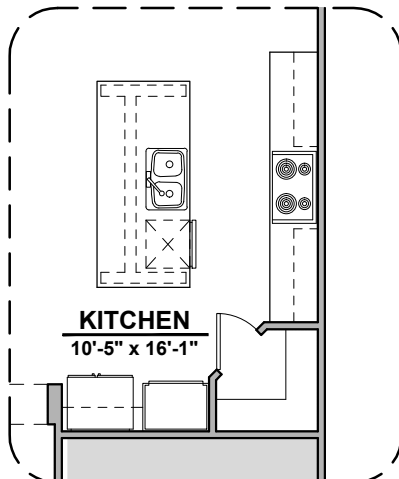

Gourmet Kitchen