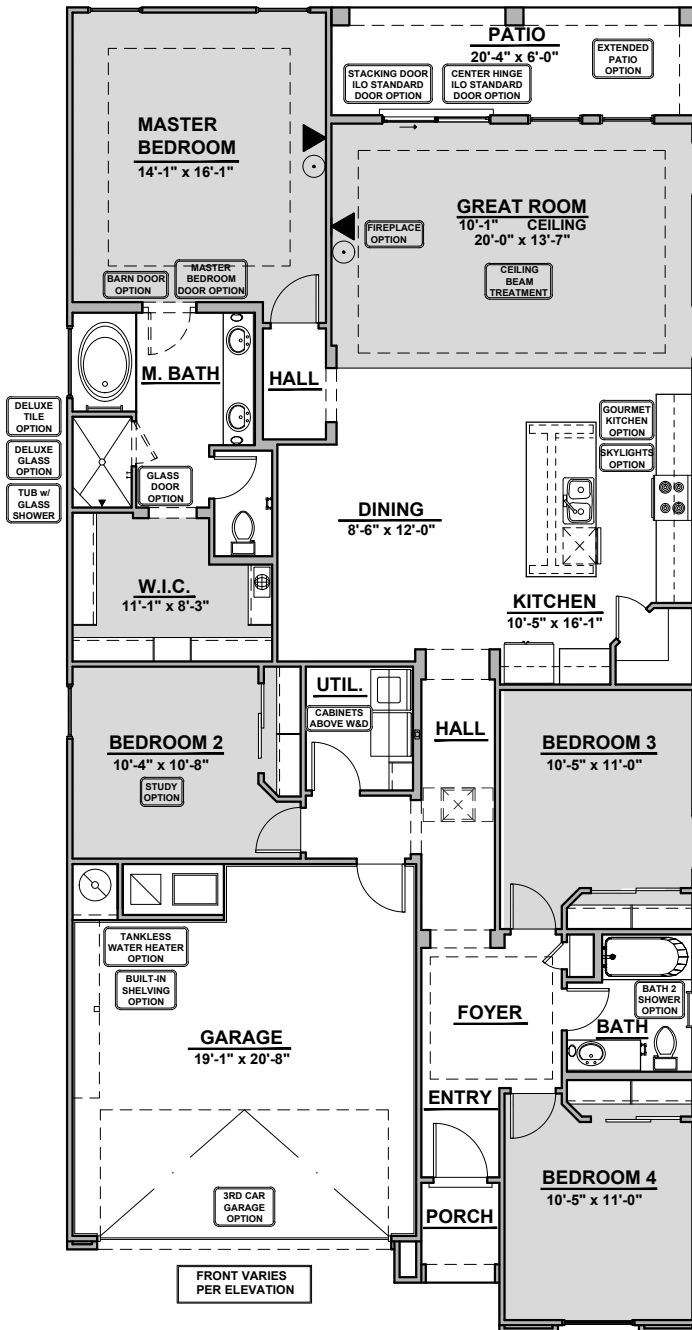

Fillmore

1,907 Square Feet

Community: The Trails @ Metro 2

LOW VOLTAGE LEGEND	
LOGO	DESCRIPTION
	COAXIAL CABLE
	DATA
	ISP JUNCTION

Spanish Colonial (A)

Tuscan (B)

Garage Orientation: Left Right

Home is complete and accepted as built. _____

Home construction is in process, buyer accepts all option locations. _____

Fillmore Options

1,907 Square Feet
Community: The Trails @ Metro 2

LOW VOLTAGE LEGEND	
LOGO	DESCRIPTION
	COAXIAL CABLE
	DATA
	ISP JUNCTION

FirePlace

**Traditional
FirePlace**

**Contemporary
FirePlace**

Barn Door

**Tankless Water
Heater**

Bath 2 Shower

Gourmet Kitchen

Skylights

Center Hinge ILO Standard Door

Tub w/ Glass Shower

Deluxe Glass Shower

Deluxe Tile Shower

Fillmore Options

1,907 Square Feet

Community: The Trails @ Metro 2

LOW VOLTAGE LEGEND	
LOGO	DESCRIPTION
	COAXIAL CABLE
	DATA
	ISP JUNCTION