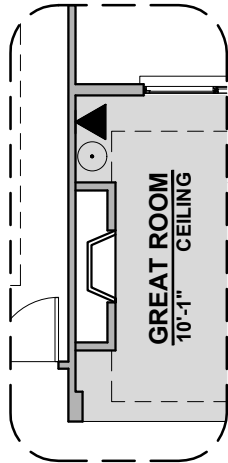

Fillmore

1,907 Square Feet

Community: The Trails @ Metro 2

LOW VOLTAGE LEGEND	
LOGO	DESCRIPTION
	COAXIAL CABLE
	DATA
	ISP JUNCTION

Spanish Colonial (A)

Tuscan (B)

Garage Orientation: Left Right

Home is complete and accepted as built. _____

Home construction is in process, buyer accepts all option locations. _____

Fillmore Options

1,907 Square Feet
Community: The Trails @ Metro 2

LOW VOLTAGE LEGEND	
LOGO	DESCRIPTION
	COAXIAL CABLE
	DATA
	ISP JUNCTION