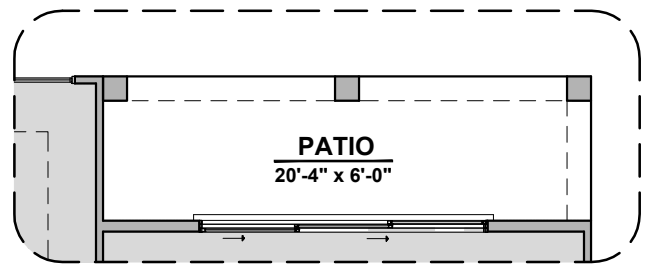

Study Option

Fillmore Options

1,907 Square Feet

Community: The Trails @ Metro 2

LOW VOLTAGE LEGEND	
LOGO	DESCRIPTION
	COAXIAL CABLE
	DATA
	ISP JUNCTION

Extended Patio

Stacking Door ILO Standard Door

Ceiling Beam Treatment

Center Hinge ILO Standard Door

Tub w/ Glass Shower

Deluxe Glass Shower

Deluxe Tile Shower

Fillmore Options

1,907 Square Feet

Community: The Trails @ Metro 2

LOW VOLTAGE LEGEND	
LOGO	DESCRIPTION
	COAXIAL CABLE
	DATA
	ISP JUNCTION