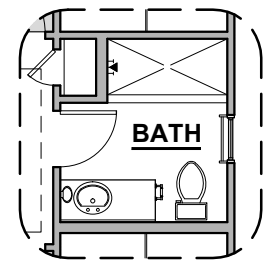

FirePlace

**Traditional
FirePlace**

**Contemporary
FirePlace**

Barn Door

**Tankless Water
Heater**

Bath 2 Shower

Gourmet Kitchen

Skylights

Study Option

Fillmore Options

1,907 Square Feet

Community: The Trails @ Metro 2

LOW VOLTAGE LEGEND	
LOGO	DESCRIPTION
	COAXIAL CABLE
	DATA
	ISP JUNCTION

Extended Patio

Stacking Door ILO Standard Door

Ceiling Beam Treatment

Center Hinge ILO Standard Door

Tub w/ Glass Shower

Deluxe Glass Shower

Deluxe Tile Shower

Fillmore Options

1,907 Square Feet

Community: The Trails @ Metro 2

LOW VOLTAGE LEGEND	
LOGO	DESCRIPTION
	COAXIAL CABLE
	DATA
	ISP JUNCTION