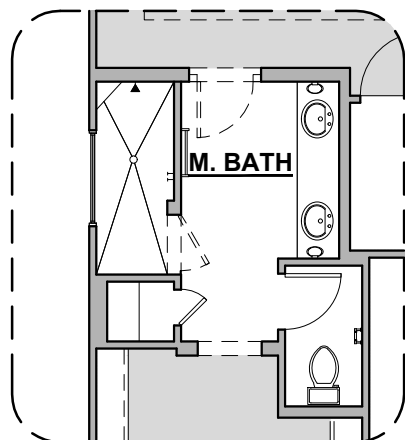

Study Option

Fillmore Options

1,907 Square Feet

Community: The Trails @ Metro 2

LOW VOLTAGE LEGEND	
LOGO	DESCRIPTION
	COAXIAL CABLE
	DATA
	ISP JUNCTION

Extended Patio

Stacking Door ILO Standard Door

Ceiling Beam Treatment

Center Hinge ILO Standard Door

Tub w/ Glass Shower

Deluxe Glass Shower

Deluxe Tile Shower

Fillmore Options

1,907 Square Feet

Community: The Trails @ Metro 2

LOW VOLTAGE LEGEND	
LOGO	DESCRIPTION
	COAXIAL CABLE
	DATA
	ISP JUNCTION