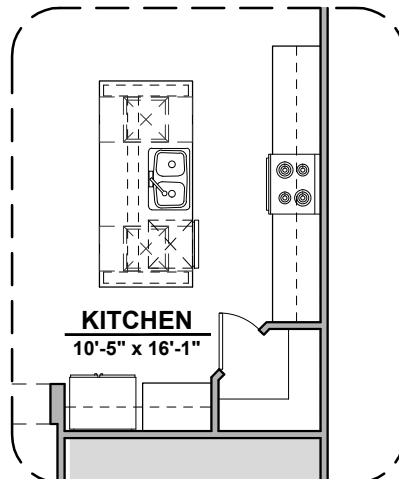

Fillmore Options

1,907 Square Feet
Community: The Trails @ Metro 2

LOW VOLTAGE LEGEND	
LOGO	DESCRIPTION
	COAXIAL CABLE
	DATA
	ISP JUNCTION

Skylights