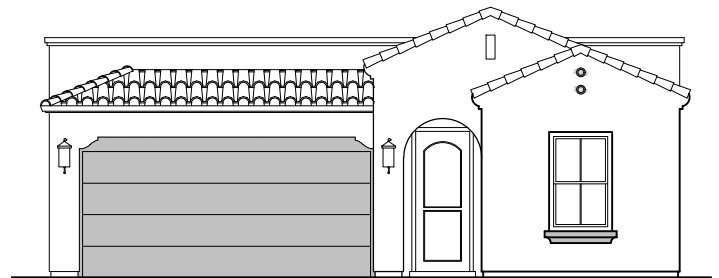

Fillmore

1,907 Square Feet

Community: The Trails @ Metro 2

LOW VOLTAGE LEGEND	
LOGO	DESCRIPTION
	COAXIAL CABLE
	DATA
	ISP JUNCTION

Spanish Colonial (A)

Tuscan (B)

Garage Orientation: Left Right

Home is complete and accepted as built. _____

Home construction is in process, buyer accepts all option locations. _____

Fillmore Options

1,907 Square Feet
Community: The Trails @ Metro 2

LOW VOLTAGE LEGEND	
LOGO	DESCRIPTION
	COAXIAL CABLE
	DATA
	ISP JUNCTION