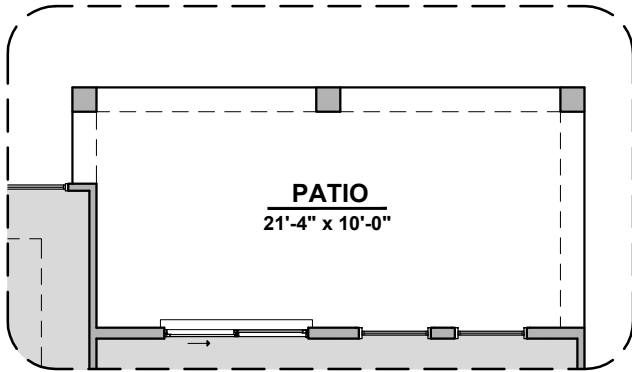

Study Option

Fillmore Options

1,907 Square Feet

Community: The Trails @ Metro 2

LOW VOLTAGE LEGEND	
LOGO	DESCRIPTION
	COAXIAL CABLE
	DATA
	ISP JUNCTION

Extended Patio

Stacking Door ILO Standard Door

Ceiling Beam Treatment

Center Hinge ILO Standard Door

Tub w/ Glass Shower

Deluxe Glass Shower

Deluxe Tile Shower

Fillmore Options

1,907 Square Feet

Community: The Trails @ Metro 2

LOW VOLTAGE LEGEND	
LOGO	DESCRIPTION
	COAXIAL CABLE
	DATA
	ISP JUNCTION