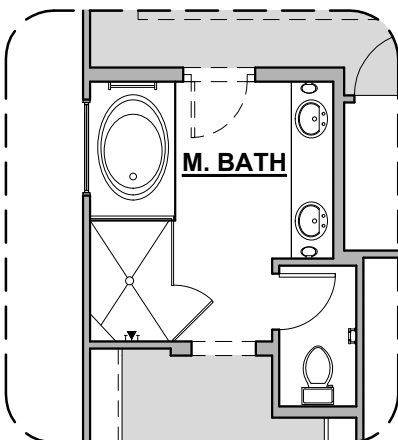

Study Option

Fillmore Options

1,907 Square Feet

Community: The Trails @ Metro 2

LOW VOLTAGE LEGEND	
LOGO	DESCRIPTION
	COAXIAL CABLE
	DATA
	ISP JUNCTION

Extended Patio

Stacking Door ILO Standard Door

Ceiling Beam Treatment

Center Hinge ILO Standard Door

Tub w/ Glass Shower

Deluxe Glass Shower

Deluxe Tile Shower

Fillmore Options

1,907 Square Feet

Community: The Trails @ Metro 2

LOW VOLTAGE LEGEND	
LOGO	DESCRIPTION
	COAXIAL CABLE
	DATA
	ISP JUNCTION