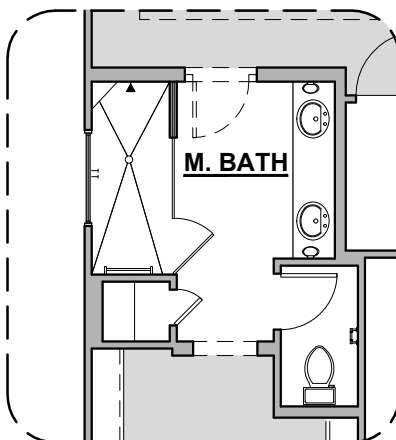

Study Option

Fillmore Options

1,907 Square Feet

Community: The Trails @ Metro 2

LOW VOLTAGE LEGEND	
LOGO	DESCRIPTION
	COAXIAL CABLE
	DATA
	ISP JUNCTION

Extended Patio

Stacking Door ILO Standard Door

Ceiling Beam Treatment

Center Hinge ILO Standard Door

Tub w/ Glass Shower

Deluxe Glass Shower

Deluxe Tile Shower

Fillmore Options

1,907 Square Feet

Community: The Trails @ Metro 2

LOW VOLTAGE LEGEND	
LOGO	DESCRIPTION
	COAXIAL CABLE
	DATA
	ISP JUNCTION