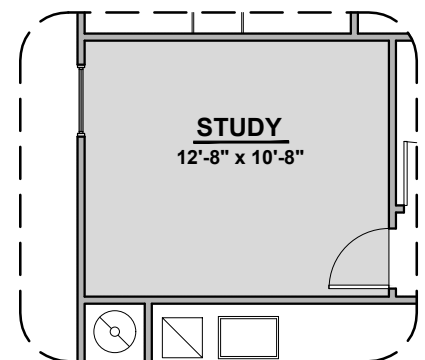

Study Option

Fillmore Options

1,907 Square Feet

Community: The Trails @ Metro 2

LOW VOLTAGE LEGEND	
LOGO	DESCRIPTION
	COAXIAL CABLE
	DATA
	ISP JUNCTION

Extended Patio

Stacking Door ILO Standard Door

Ceiling Beam Treatment

Center Hinge ILO Standard Door

Tub w/ Glass Shower

Deluxe Glass Shower

Deluxe Tile Shower

Fillmore Options

1,907 Square Feet

Community: The Trails @ Metro 2

LOW VOLTAGE LEGEND	
LOGO	DESCRIPTION
	COAXIAL CABLE
	DATA
	ISP JUNCTION