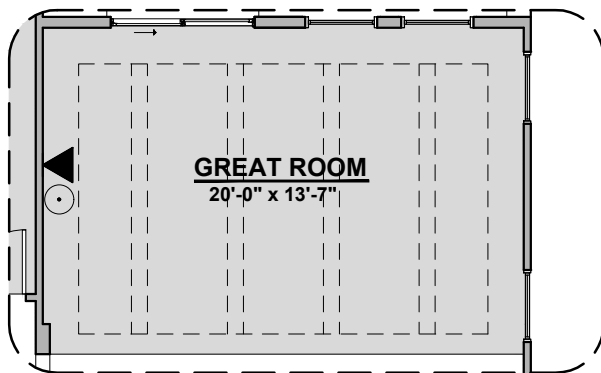

Study Option

Fillmore Options

1,907 Square Feet

Community: The Trails @ Metro 2

LOW VOLTAGE LEGEND	
LOGO	DESCRIPTION
	COAXIAL CABLE
	DATA
	ISP JUNCTION

Extended Patio

Stacking Door ILO Standard Door

Ceiling Beam Treatment

Center Hinge ILO Standard Door

Tub w/ Glass Shower

Deluxe Glass Shower

Deluxe Tile Shower

Fillmore Options

1,907 Square Feet

Community: The Trails @ Metro 2

LOW VOLTAGE LEGEND	
LOGO	DESCRIPTION
	COAXIAL CABLE
	DATA
	ISP JUNCTION