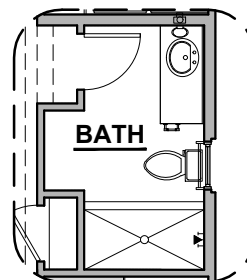

# Picacho Options

2,180 Square Feet

Community: The Trails @ Metro 2

LOW VOLTAGE LEGEND	
LOGO	DESCRIPTION
	COAXIAL CABLE
	DATA
	ISP JUNCTION

**Ceiling Beam Treatment**

**Gourmet Kitchen**

**Skylights**

**Guest Suite**

**Bath 2 Shower**

**Bath 3 Shower**