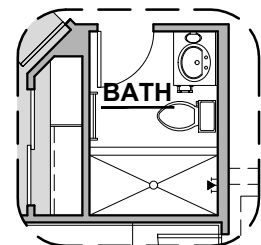

# Picacho Options

2,180 Square Feet

Community: The Trails @ Metro 2

LOW VOLTAGE LEGEND	
LOGO	DESCRIPTION
	COAXIAL CABLE
	DATA
	ISP JUNCTION

**Ceiling Beam Treatment**

**Gourmet Kitchen**

**Skylights**

**Guest Suite**

**Bath 2 Shower**

**Bath 3 Shower**