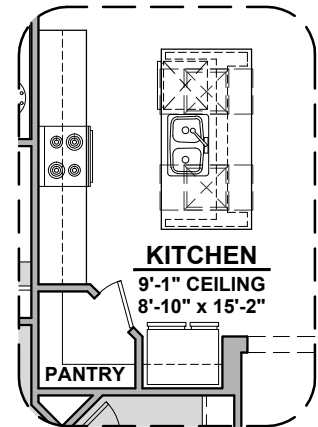

# Picacho Options

2,180 Square Feet

Community: The Trails @ Metro 2

LOW VOLTAGE LEGEND	
LOGO	DESCRIPTION
	COAXIAL CABLE
	DATA
	ISP JUNCTION

**Ceiling Beam Treatment**

**Gourmet Kitchen**

**Skylights**

**Guest Suite**