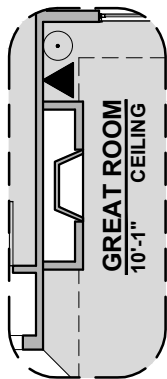

# Picacho Options

2,180 Square Feet

Community: The Trails @ Metro 2

LOW VOLTAGE LEGEND	
LOGO	DESCRIPTION
	COAXIAL CABLE
	DATA
	ISP JUNCTION

**Deluxe Glass Shower**

**Deluxe Tile Shower**

**Tub w/ Glass Shower**

**Fireplace**

**Traditional  
Fireplace**

**Contemporary  
Fireplace**

**Barn Door**

**Tankless Water  
Heater**

**Center Hinge ILO Sliding Glass Door**

**Stacking Door ILO Standard Door**