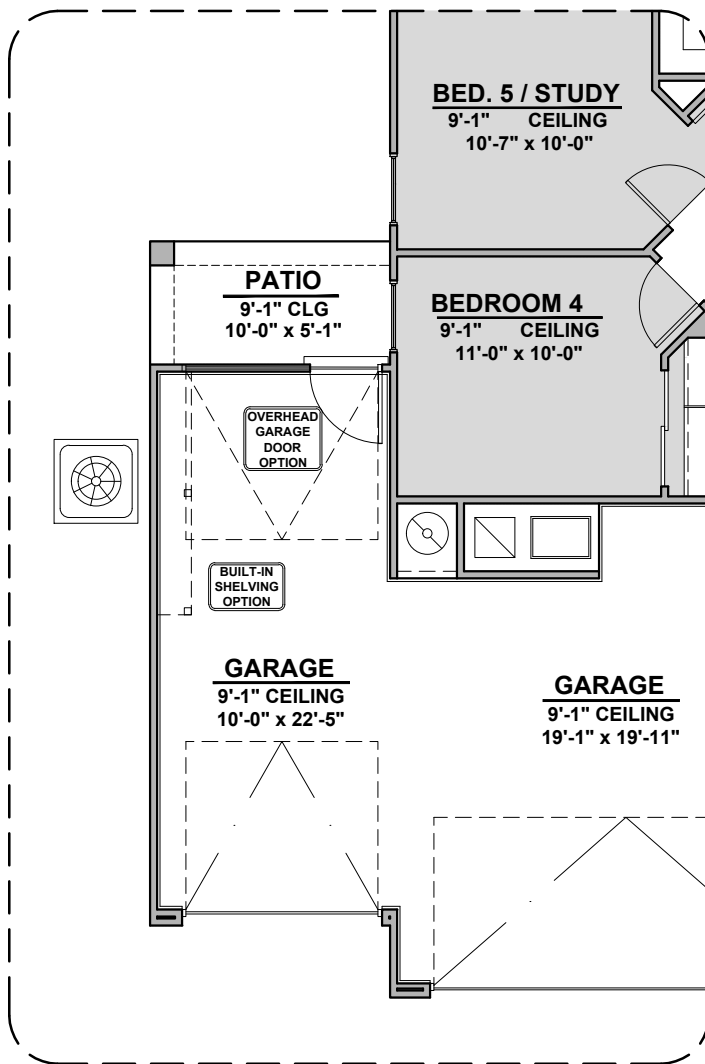

# Picacho Options

2,180 Square Feet

Community: The Trails @ Metro 2

LOW VOLTAGE LEGEND	
LOGO	DESCRIPTION
	COAXIAL CABLE
	DATA
	ISP JUNCTION

**Deluxe Glass Shower**

**Deluxe Tile Shower**

**Tub w/ Glass Shower**

# Picacho Options

2,180 Square Feet

Community: The Trails @ Metro 2

LOW VOLTAGE LEGEND	
LOGO	DESCRIPTION
	COAXIAL CABLE
	DATA
	ISP JUNCTION

**Ceiling Beam Treatment**

**Gourmet Kitchen**

**Skylights**

**Guest Suite**

**Bath 2 Shower**

**Bath 3 Shower**

# Picacho Options

2,180 Square Feet

Community: The Trails @ Metro 2

LOW VOLTAGE LEGEND	
LOGO	DESCRIPTION
	COAXIAL CABLE
	DATA
	ISP JUNCTION

3rd Car Garage