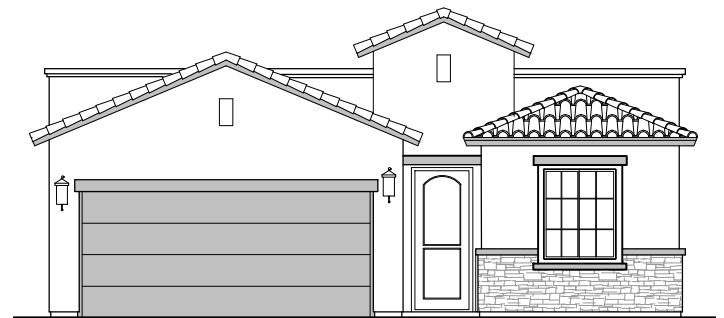

# Picacho

2,180 Square Feet

Community: The Trails @ Metro 2

LOW VOLTAGE LEGEND	
LOGO	DESCRIPTION
	COAXIAL CABLE
	DATA
	ISP JUNCTION

Spanish Colonial (A)

Tuscan (B)

Garage Orientation: Left      Right

Home is complete and accepted as built. \_\_\_\_\_

Home construction is in process, buyer accepts all option locations. \_\_\_\_\_

# Picacho Options

2,180 Square Feet

Community: The Trails @ Metro 2

LOW VOLTAGE LEGEND	
LOGO	DESCRIPTION
	COAXIAL CABLE
	DATA
	ISP JUNCTION

**Deluxe Glass Shower**

**Deluxe Tile Shower**

**Tub w/ Glass Shower**