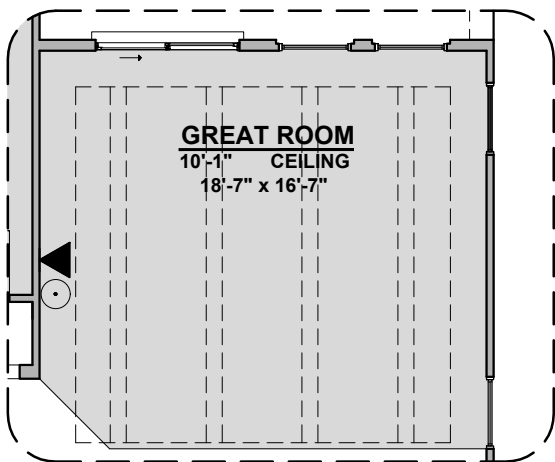

# Picacho Options

2,180 Square Feet

Community: The Trails @ Metro 2

LOW VOLTAGE LEGEND	
LOGO	DESCRIPTION
	COAXIAL CABLE
	DATA
	ISP JUNCTION

**Deluxe Glass Shower**

**Deluxe Tile Shower**

**Tub w/ Glass Shower**

**Fireplace**

**Traditional  
Fireplace**

**Contemporary  
Fireplace**

**Barn Door**

**Tankless Water  
Heater**

**Center Hinge ILO Sliding Glass Door**

**Stacking Door ILO Standard Door**

# Picacho Options

2,180 Square Feet

Community: The Trails @ Metro 2

LOW VOLTAGE LEGEND	
LOGO	DESCRIPTION
	COAXIAL CABLE
	DATA
	ISP JUNCTION

**Ceiling Beam Treatment**

**Gourmet Kitchen**

**Skylights**

**Guest Suite**