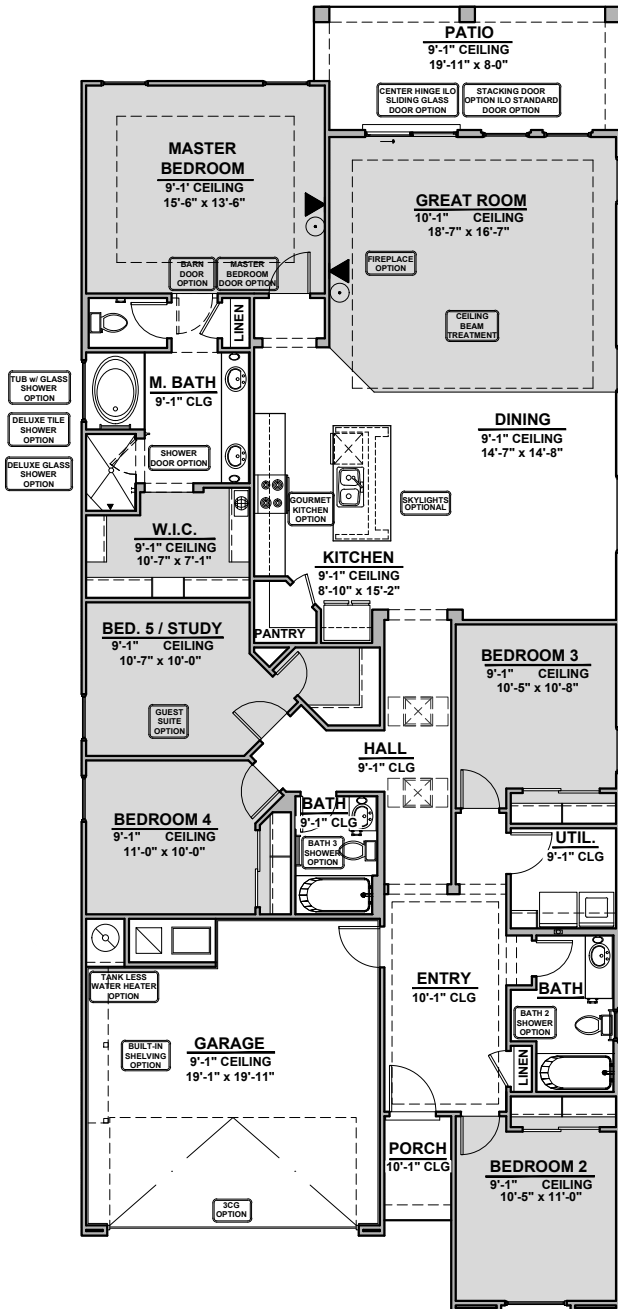

# Picacho

2,180 Square Feet

Community: The Trails @ Metro 2

LOW VOLTAGE LEGEND	
LOGO	DESCRIPTION
	COAXIAL CABLE
	DATA
	ISP JUNCTION

Spanish Colonial (A)

Tuscan (B)

Garage Orientation: Left      Right

Home is complete and accepted as built. \_\_\_\_\_

# Picacho Options

2,180 Square Feet

Community: The Trails @ Metro 2

LOW VOLTAGE LEGEND	
LOGO	DESCRIPTION
	COAXIAL CABLE
	DATA
	ISP JUNCTION

**Deluxe Glass Shower**

**Deluxe Tile Shower**

**Tub w/ Glass Shower**

**Fireplace**

**Traditional  
Fireplace**

**Contemporary  
Fireplace**

**Barn Door**

**Tankless Water  
Heater**

**Center Hinge ILO Sliding Glass Door**

**Stacking Door ILO Standard Door**