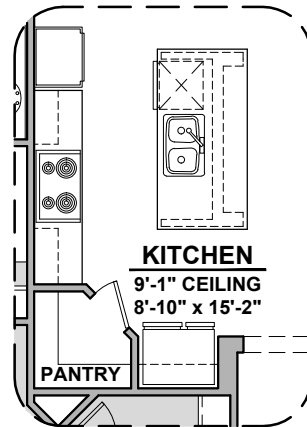

# Picacho Options

2,180 Square Feet

Community: The Trails @ Metro 2

LOW VOLTAGE LEGEND	
LOGO	DESCRIPTION
	COAXIAL CABLE
	DATA
	ISP JUNCTION

**Ceiling Beam Treatment**

**Gourmet Kitchen**

**Skylights**

**Guest Suite**