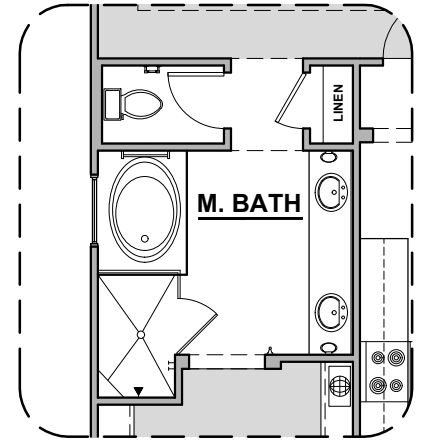

# Picacho Options

2,180 Square Feet

Community: The Trails @ Metro 2

LOW VOLTAGE LEGEND	
LOGO	DESCRIPTION
	COAXIAL CABLE
	DATA
	ISP JUNCTION

**Deluxe Glass Shower**

**Deluxe Tile Shower**

**Tub w/ Glass Shower**