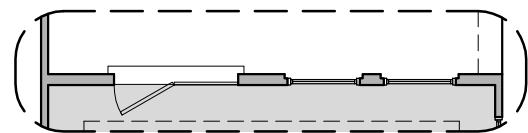

# Picacho Options

2,180 Square Feet

Community: The Trails @ Metro 2

LOW VOLTAGE LEGEND	
LOGO	DESCRIPTION
	COAXIAL CABLE
	DATA
	ISP JUNCTION

**Deluxe Glass Shower**

**Deluxe Tile Shower**

**Tub w/ Glass Shower**

**Fireplace**

**Traditional  
Fireplace**

**Contemporary  
Fireplace**

**Barn Door**

**Tankless Water  
Heater**

**Center Hinge ILO Sliding Glass Door**

**Stacking Door ILO Standard Door**

# Picacho Options

2,180 Square Feet

Community: The Trails @ Metro 2

LOW VOLTAGE LEGEND	
LOGO	DESCRIPTION
	COAXIAL CABLE
	DATA
	ISP JUNCTION

**Ceiling Beam Treatment**

**Gourmet Kitchen**

**Skylights**

**Guest Suite**