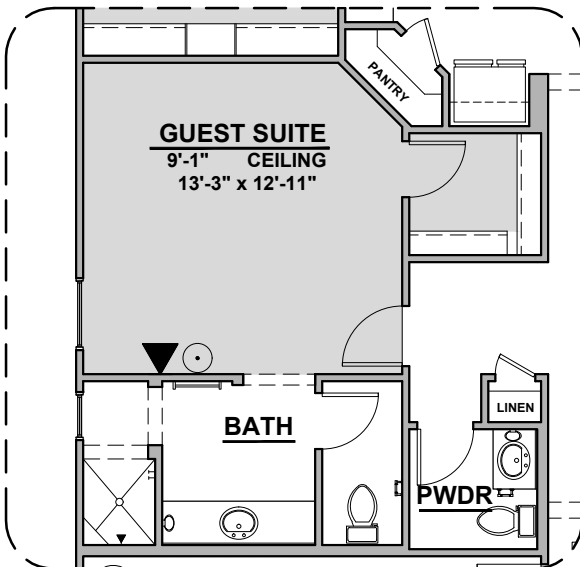

# Picacho Options

2,180 Square Feet

Community: The Trails @ Metro 2

LOW VOLTAGE LEGEND	
LOGO	DESCRIPTION
	COAXIAL CABLE
	DATA
	ISP JUNCTION

**Deluxe Glass Shower**

**Deluxe Tile Shower**

**Tub w/ Glass Shower**

**Fireplace**

**Traditional  
Fireplace**

**Contemporary  
Fireplace**

**Barn Door**

**Tankless Water  
Heater**

**Center Hinge ILO Sliding Glass Door**

**Stacking Door ILO Standard Door**

# Picacho Options

2,180 Square Feet

Community: The Trails @ Metro 2

LOW VOLTAGE LEGEND	
LOGO	DESCRIPTION
	COAXIAL CABLE
	DATA
	ISP JUNCTION

**Ceiling Beam Treatment**

**Gourmet Kitchen**

**Skylights**

**Guest Suite**

**Bath 2 Shower**

**Bath 3 Shower**