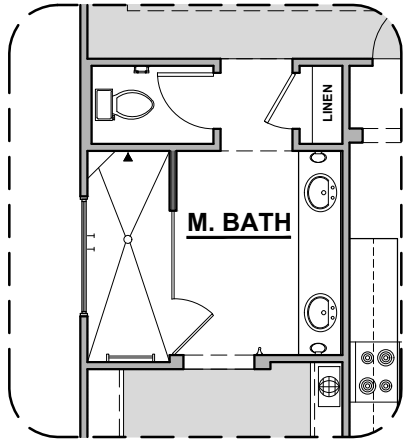

# Picacho Options

2,180 Square Feet

Community: The Trails @ Metro 2

LOW VOLTAGE LEGEND	
LOGO	DESCRIPTION
	COAXIAL CABLE
	DATA
	ISP JUNCTION

**Deluxe Glass Shower**

**Deluxe Tile Shower**

**Tub w/ Glass Shower**