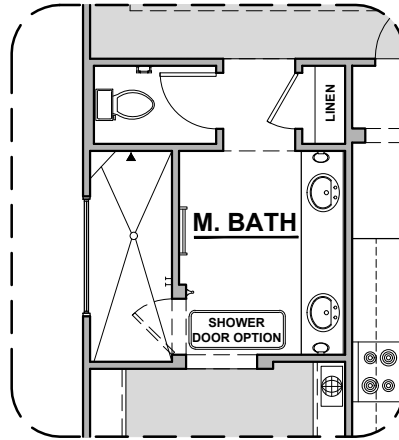

# Picacho Options

2,180 Square Feet

Community: The Trails @ Metro 2

LOW VOLTAGE LEGEND	
LOGO	DESCRIPTION
	COAXIAL CABLE
	DATA
	ISP JUNCTION

**Deluxe Glass Shower**

**Deluxe Tile Shower**

**Tub w/ Glass Shower**