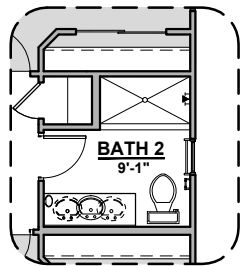

Roosevelt

2,088 Square Feet

Community: Sonoma Ranch

LOW VOLTAGE LEGEND	LOGO	DESCRIPTION
		COAXIAL CABLE
		DATA
		ISP JUNCTION

Spanish (A)

Tuscan (B)

Contemporary (C)

Andalusian (D)

Garage Orientation: Left Right

Home is complete and accepted as built. _____

Home construction is in process, buyer accepts all option locations. _____

Roosevelt Options

2,088 Square Feet

Community: Sonoma Ranch

LOW VOLTAGE LEGEND	
LOGO	DESCRIPTION
	COAXIAL CABLE
	DATA
	ISP JUNCTION

Bath 2 Shower

Stacking Door ILO Standard Door

Stacking Door In Addition To Standard Door

Extended Patio

Fire Place

42" Contemporary Fireplace