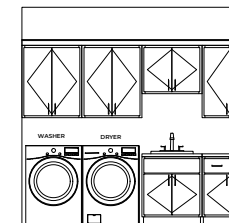

Study Option

Bedroom 4

Tub w/ Glass Shower

Tub w/ Tile Shower

Ceiling Beam Treatment

Tankless Water Heater

Gourmet Kitchen

Center Hinge ILO Sliding Glass Door

Laundry Cabinet w/ Sink Option

Laundry Cabinet w/ sink

Cabinets above Washer & Dryer

Cabinets above Washer & Dryer & Cab. above W&D