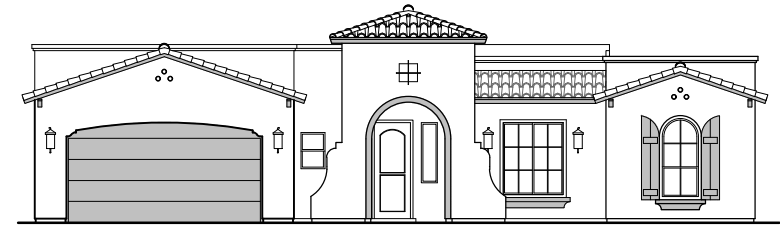

Roosevelt

2,088 Square Feet

Community: Sonoma Ranch

LOW VOLTAGE LEGEND	LOGO	DESCRIPTION
		COAXIAL CABLE
		DATA
		ISP JUNCTION

Spanish (A)

Tuscan (B)

Contemporary (C)

Andalusian (D)

Garage Orientation: Left Right

Home is complete and accepted as built. _____

Home construction is in process, buyer accepts all option locations. _____

Roosevelt Options

2,088 Square Feet

Community: Sonoma Ranch