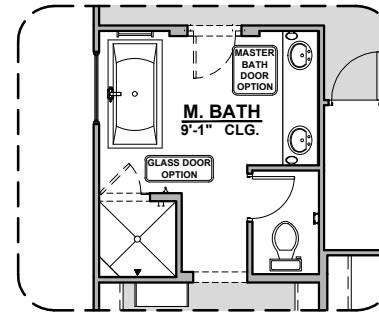

LOW VOLTAGE LEGEND	
LOGO	DESCRIPTION
	COAXIAL CABLE
	DATA
	ISP JUNCTION

Bath 2 Shower

Stacking Door ILO Standard Door

Stacking Door In Addition To Standard Door

Extended Patio

Fire Place

42" Contemporary Fireplace

72" Contemporary Fireplace

Barn Door

Tankless Water Heater

Outdoor Living

Roosevelt Options

2,088 Square Feet

Community: Sonoma Ranch

LOW VOLTAGE LEGEND	
LOGO	DESCRIPTION
	COAXIAL CABLE
	DATA
	ISP JUNCTION

Study Option

Bedroom 4

Tub w/ Glass Shower

Tub w/ Tile Shower

Ceiling Beam Treatment

Tankless Water Heater

Gourmet Kitchen

Center Hinge ILO Sliding Glass Door