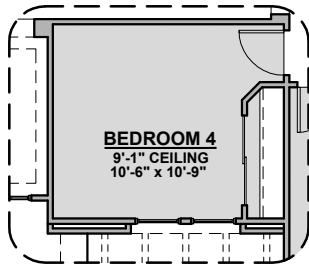

LOW VOLTAGE LEGEND	
LOGO	DESCRIPTION
	COAXIAL CABLE
	DATA
	ISP JUNCTION

Bath 2 Shower

Stacking Door ILO Standard Door

Stacking Door In Addition To Standard Door

Extended Patio

Fire Place

42" Contemporary Fireplace

72" Contemporary Fireplace

Barn Door

Tankless Water Heater

Outdoor Living

Roosevelt Options

2,088 Square Feet

Community: Sonoma Ranch

LOW VOLTAGE LEGEND	
LOGO	DESCRIPTION
	COAXIAL CABLE
	DATA
	ISP JUNCTION

Study Option

Bedroom 4

Tub w/ Glass Shower

Tub w/ Tile Shower

Ceiling Beam Treatment

Tankless Water Heater

Gourmet Kitchen

Center Hinge ILO Sliding Glass Door