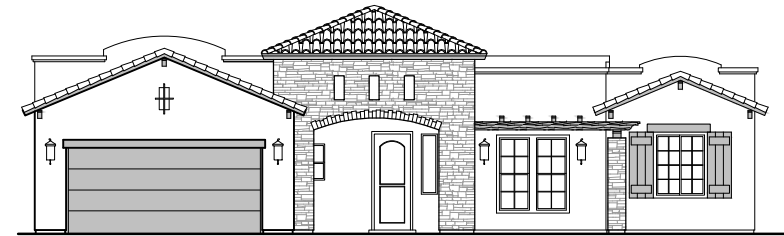

Roosevelt

2,088 Square Feet

Community: Sonoma Ranch

LOW VOLTAGE LEGEND	LOGO	DESCRIPTION
		COAXIAL CABLE
		DATA
		ISP JUNCTION

Spanish (A)

Tuscan (B)

Contemporary (C)

Andalusian (D)

Garage Orientation: Left Right

Home is complete and accepted as built. _____

Home construction is in process, buyer accepts all option locations. _____

Roosevelt Options

2,088 Square Feet

Community: Sonoma Ranch

LOW VOLTAGE LEGEND	
LOGO	DESCRIPTION
	COAXIAL CABLE
	DATA
	ISP JUNCTION

Bath 2 Shower

Stacking Door ILO Standard Door

Stacking Door In Addition To Standard Door

Extended Patio

Fire Place

42" Contemporary Fireplace

72" Contemporary Fireplace

Barn Door

Tankless Water Heater

Outdoor Living

Roosevelt Options

2,088 Square Feet

Community: Sonoma Ranch

LOW VOLTAGE LEGEND	
LOGO	DESCRIPTION
	COAXIAL CABLE
	DATA
	ISP JUNCTION