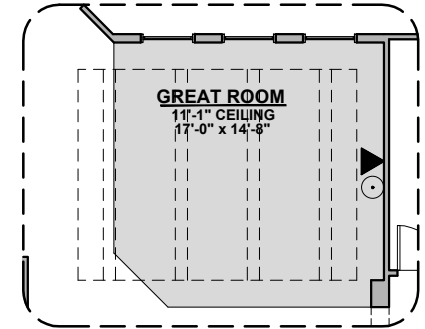

72" Contemporary Fireplace

Barn Door

Tankless Water Heater

Outdoor Living

Roosevelt Options

2,088 Square Feet

Community: Sonoma Ranch

LOW VOLTAGE LEGEND	
LOGO	DESCRIPTION
	COAXIAL CABLE
	DATA
	ISP JUNCTION

Study Option

Bedroom 4

Tub w/ Glass Shower

Tub w/ Tile Shower

Ceiling Beam Treatment

Tankless Water Heater

Gourmet Kitchen

Center Hinge ILO Sliding Glass Door