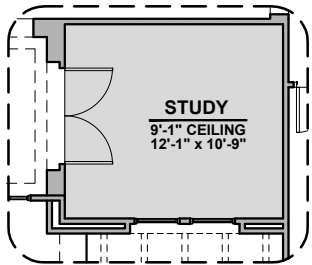

LOW VOLTAGE LEGEND	
LOGO	DESCRIPTION
	COAXIAL CABLE
	DATA
	ISP JUNCTION

Bath 2 Shower

Stacking Door ILO Standard Door

Stacking Door In Addition To Standard Door

Extended Patio

Fire Place

42" Contemporary Fireplace

72" Contemporary Fireplace

Barn Door

Tankless Water Heater

Outdoor Living

Roosevelt Options

2,088 Square Feet

Community: Sonoma Ranch

LOW VOLTAGE LEGEND	
LOGO	DESCRIPTION
	COAXIAL CABLE
	DATA
	ISP JUNCTION

Study Option

Bedroom 4

Tub w/ Glass Shower

Tub w/ Tile Shower

Ceiling Beam Treatment

Tankless Water Heater

Gourmet Kitchen

Center Hinge ILO Sliding Glass Door