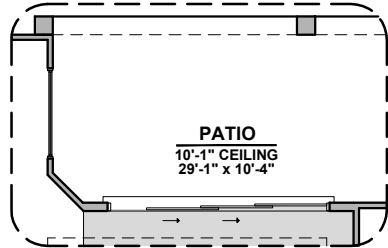

Roosevelt

2,088 Square Feet

Community: Sonoma Ranch

LOW VOLTAGE LEGEND	LOGO	DESCRIPTION
		COAXIAL CABLE
		DATA
		ISP JUNCTION

Spanish (A)

Tuscan (B)

Contemporary (C)

Andalusian (D)

Garage Orientation: Left Right

Home is complete and accepted as built. _____

Home construction is in process, buyer accepts all option locations. _____

Roosevelt Options

2,088 Square Feet

Community: Sonoma Ranch

LOW VOLTAGE LEGEND	
LOGO	DESCRIPTION
	COAXIAL CABLE
	DATA
	ISP JUNCTION

Bath 2 Shower

Stacking Door ILO Standard Door

Stacking Door In Addition To Standard Door

Extended Patio

Fire Place

42" Contemporary Fireplace

72" Contemporary Fireplace

Barn Door

Tankless Water Heater

Outdoor Living

Roosevelt Options

2,088 Square Feet

Community: Sonoma Ranch

LOW VOLTAGE LEGEND	
LOGO	DESCRIPTION
	COAXIAL CABLE
	DATA
	ISP JUNCTION