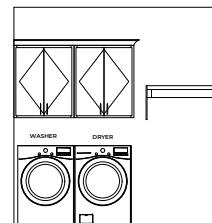

Study Option

Bedroom 4

Tub w/ Glass Shower

Tub w/ Tile Shower

Ceiling Beam Treatment

Tankless Water Heater

Gourmet Kitchen

Center Hinge ILO Sliding Glass Door

Laundry Cabinet w/ Sink Option

Laundry Cabinet w/ sink

Cabinets above Washer & Dryer

Cabinets above Washer & Dryer & Cab. above W&D