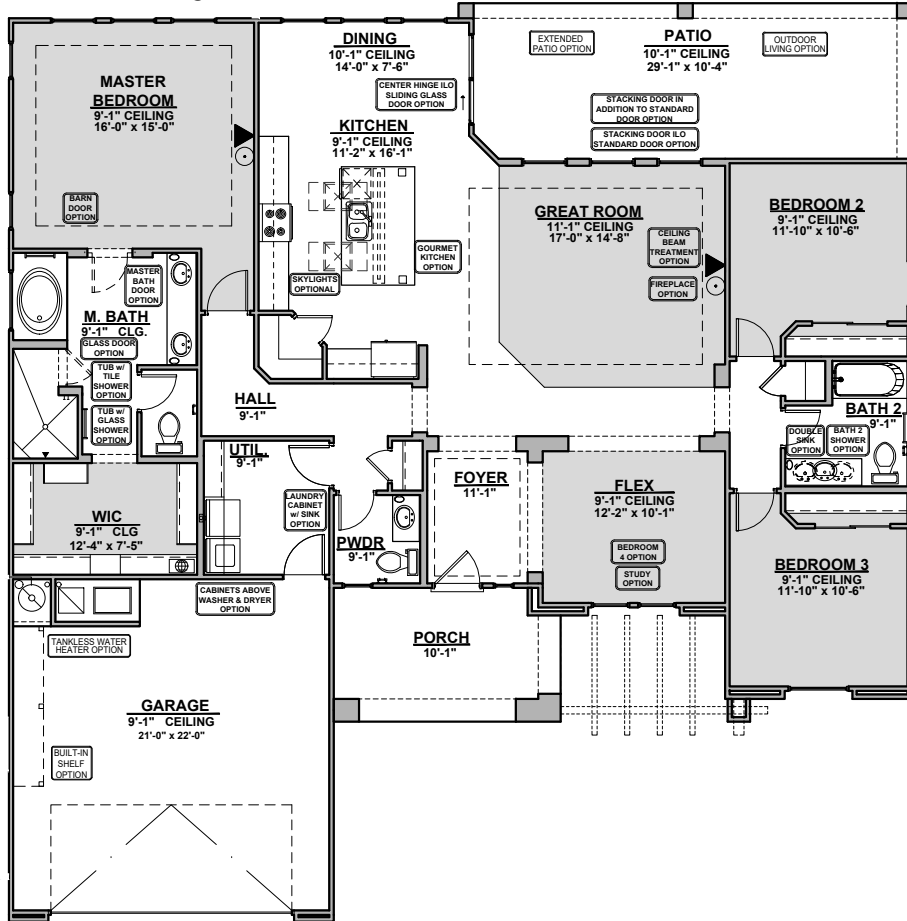

Roosevelt

2,088 Square Feet

Community: Sonoma Ranch

LOW VOLTAGE LEGEND	LOGO	DESCRIPTION
		COAXIAL CABLE
		DATA
		ISP JUNCTION

Spanish (A)

Tuscan (B)

Contemporary (C)

Andalusian (D)

Garage Orientation: Left Right

Home is complete and accepted as built. _____

Home construction is in process, buyer accepts all option locations. _____

Roosevelt Options

2,088 Square Feet

Community: Sonoma Ranch

LOW VOLTAGE LEGEND	
LOGO	DESCRIPTION
	COAXIAL CABLE
	DATA
	ISP JUNCTION

Bath 2 Shower

Stacking Door ILO Standard Door

Stacking Door In Addition To Standard Door

Extended Patio

Fire Place

42" Contemporary Fireplace

72" Contemporary Fireplace

Barn Door

Tankless Water Heater

Outdoor Living

Roosevelt Options

2,088 Square Feet

Community: Sonoma Ranch

LOW VOLTAGE LEGEND	
LOGO	DESCRIPTION
	COAXIAL CABLE
	DATA
	ISP JUNCTION