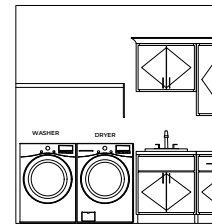

Study Option

Bedroom 4

Tub w/ Glass Shower

Tub w/ Tile Shower

Ceiling Beam Treatment

Tankless Water Heater

Gourmet Kitchen

Center Hinge ILO Sliding Glass Door

Laundry Cabinet w/ Sink Option

Laundry Cabinet w/ sink

Cabinets above Washer & Dryer

Cabinets above Washer & Dryer & Cab. above W&D