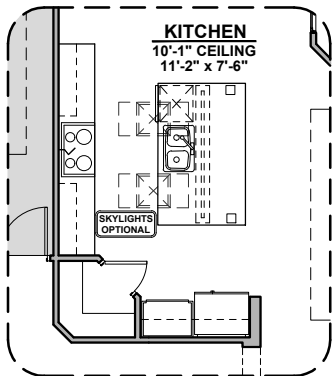

LOW VOLTAGE LEGEND	
LOGO	DESCRIPTION
	COAXIAL CABLE
	DATA
	ISP JUNCTION

Bath 2 Shower

Stacking Door ILO Standard Door

Stacking Door In Addition To Standard Door

Extended Patio

Fire Place

42" Contemporary Fireplace

72" Contemporary Fireplace

Barn Door

Tankless Water Heater

Outdoor Living

Roosevelt Options

2,088 Square Feet

Community: Sonoma Ranch

LOW VOLTAGE LEGEND	
LOGO	DESCRIPTION
	COAXIAL CABLE
	DATA
	ISP JUNCTION

Study Option

Bedroom 4

Tub w/ Glass Shower

Tub w/ Tile Shower

Ceiling Beam Treatment

Tankless Water Heater

Gourmet Kitchen

Center Hinge ILO Sliding Glass Door

Laundry Cabinet w/ Sink Option

Laundry Cabinet w/ sink

Cabinets above Washer & Dryer

Cabinets above Washer & Dryer & Cab. above W&D