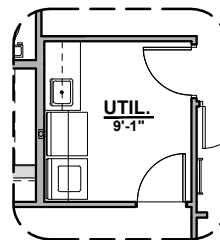

72" Contemporary Fireplace

Barn Door

Tankless Water Heater

Outdoor Living

Roosevelt Options

2,088 Square Feet

Community: Sonoma Ranch

LOW VOLTAGE LEGEND	
LOGO	DESCRIPTION
	COAXIAL CABLE
	DATA
	ISP JUNCTION

Study Option

Bedroom 4

Tub w/ Glass Shower

Tub w/ Tile Shower

Ceiling Beam Treatment

Tankless Water Heater

Gourmet Kitchen

Center Hinge ILO Sliding Glass Door