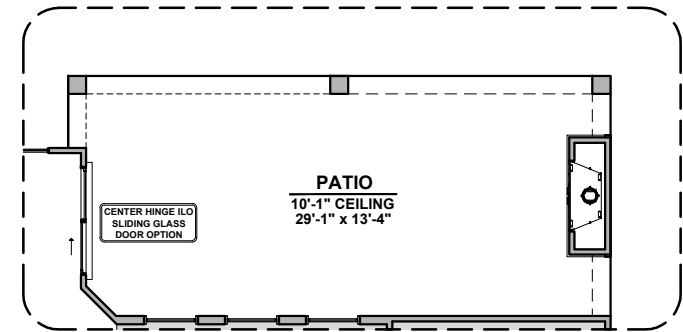

Garage Orientation: Left Right

Home is complete and accepted as built. _____

Home construction is in process, buyer accepts all option locations. _____

Roosevelt Options

2,088 Square Feet

Community: Sonoma Ranch

LOW VOLTAGE LEGEND	
LOGO	DESCRIPTION
	COAXIAL CABLE
	DATA
	ISP JUNCTION

Bath 2 Shower

Stacking Door ILO Standard Door

Stacking Door In Addition To Standard Door

Extended Patio

Fire Place

42" Contemporary Fireplace

72" Contemporary Fireplace

Barn Door

Tankless Water Heater

Outdoor Living

Roosevelt Options

2,088 Square Feet

Community: Sonoma Ranch

LOW VOLTAGE LEGEND	
LOGO	DESCRIPTION
	COAXIAL CABLE
	DATA
	ISP JUNCTION