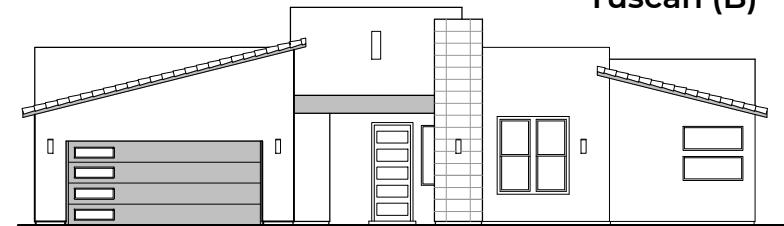

Roosevelt

2,088 Square Feet

Community: Sonoma Ranch

LOW VOLTAGE LEGEND	LOGO	DESCRIPTION
		COAXIAL CABLE
		DATA
		ISP JUNCTION

Spanish (A)

Tuscan (B)

Contemporary (C)

Andalusian (D)

Garage Orientation: Left Right

Home is complete and accepted as built. _____

Home construction is in process, buyer accepts all option locations. _____

Roosevelt Options

2,088 Square Feet

Community: Sonoma Ranch