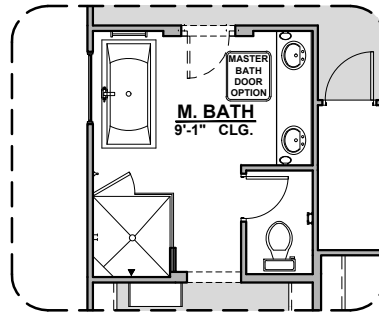

LOW VOLTAGE LEGEND	
LOGO	DESCRIPTION
	COAXIAL CABLE
	DATA
	ISP JUNCTION

Bath 2 Shower

Stacking Door ILO Standard Door

Stacking Door In Addition To Standard Door

Extended Patio

Fire Place

42" Contemporary Fireplace

72" Contemporary Fireplace

Barn Door

Tankless Water Heater

Outdoor Living

Roosevelt Options

2,088 Square Feet

Community: Sonoma Ranch

LOW VOLTAGE LEGEND	
LOGO	DESCRIPTION
	COAXIAL CABLE
	DATA
	ISP JUNCTION

Study Option

Bedroom 4

Tub w/ Glass Shower

Tub w/ Tile Shower

Ceiling Beam Treatment

Tankless Water Heater

Gourmet Kitchen

Center Hinge ILO Sliding Glass Door