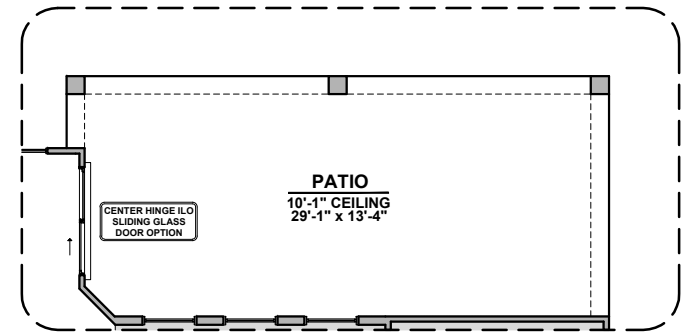

Garage Orientation: Left Right

Home is complete and accepted as built. _____

Home construction is in process, buyer accepts all option locations. _____

Roosevelt Options

2,088 Square Feet

Community: Sonoma Ranch

LOW VOLTAGE LEGEND	
LOGO	DESCRIPTION
	COAXIAL CABLE
	DATA
	ISP JUNCTION

Bath 2 Shower

Stacking Door ILO Standard Door

Stacking Door In Addition To Standard Door

Extended Patio

Fire Place

42" Contemporary Fireplace

72" Contemporary Fireplace

Barn Door

Tankless Water Heater

Outdoor Living

Roosevelt Options

2,088 Square Feet

Community: Sonoma Ranch

LOW VOLTAGE LEGEND	
LOGO	DESCRIPTION
	COAXIAL CABLE
	DATA
	ISP JUNCTION