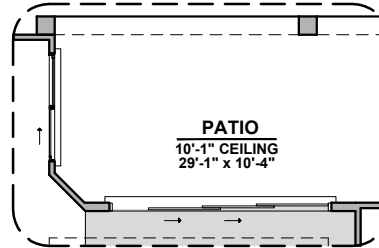

Roosevelt

2,088 Square Feet

Community: Sonoma Ranch

LOW VOLTAGE LEGEND	LOGO	DESCRIPTION
		COAXIAL CABLE
		DATA
		ISP JUNCTION

Spanish (A)

Tuscan (B)

Contemporary (C)

Andalusian (D)

Garage Orientation: Left Right

Home is complete and accepted as built. _____

Home construction is in process, buyer accepts all option locations. _____

Roosevelt Options

2,088 Square Feet

Community: Sonoma Ranch

LOW VOLTAGE LEGEND	
LOGO	DESCRIPTION
	COAXIAL CABLE
	DATA
	ISP JUNCTION

Bath 2 Shower

Stacking Door ILO Standard Door

Stacking Door In Addition To Standard Door

Extended Patio

Fire Place

42" Contemporary Fireplace

72" Contemporary Fireplace

Barn Door

Tankless Water Heater

Outdoor Living

Roosevelt Options

2,088 Square Feet

Community: Sonoma Ranch

LOW VOLTAGE LEGEND	
LOGO	DESCRIPTION
	COAXIAL CABLE
	DATA
	ISP JUNCTION