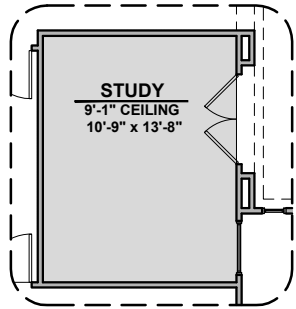

# Lincoln Options

3,010 Square Feet  
Community: Rancho Del Gallo

Guest Suite w/ Living

Drop Zone

Extended Patio

Laundry Cabinet w/ Sink

Outdoor Living

Cabinets above Washer & Dryer

Master Bedroom Patio

Tankless Water Heater

Barn Door

# Lincoln Options

3,010 Square Feet  
Community: Rancho Del Gallo

LOW VOLTAGE LEGEND	
LOGO	DESCRIPTION
	COAXIAL CABLE
	DATA
	ISP JUNCTION

Study

Bath 3

Fireplace

36" Traditional  
Fireplace

72" Contemporary  
Fireplace