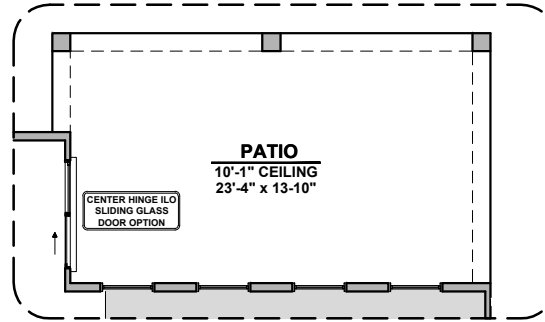

# Lincoln Options

3,010 Square Feet  
Community: Rancho Del Gallo

Guest Suite w/ Living

Drop Zone

Extended Patio

Laundry Cabinet w/ Sink

Outdoor Living

Cabinets above Washer & Dryer