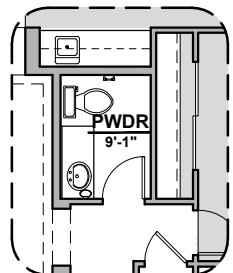

# Lincoln Options

3,010 Square Feet  
Community: Rancho Del Gallo

LOW VOLTAGE LEGEND	
LOGO	DESCRIPTION
	COAXIAL CABLE
	DATA
	ISP JUNCTION

Study

Bath 3

Fireplace

36" Traditional  
Fireplace

72" Contemporary  
Fireplace

Bath 2 Shower

Gourmet  
Kitchen

Tech Center

42" Contemporary  
Fireplace

Laundry Door

Center Hinge ILO  
Sliding Glass Door

Tub w/ Tile Shower

Wet Bar