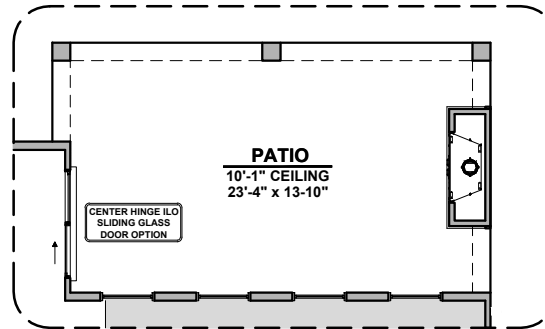

# Lincoln Options

3,010 Square Feet  
Community: Rancho Del Gallo

Guest Suite w/ Living

Drop Zone

Extended Patio

Laundry Cabinet w/ Sink

Outdoor Living

Cabinets above Washer & Dryer