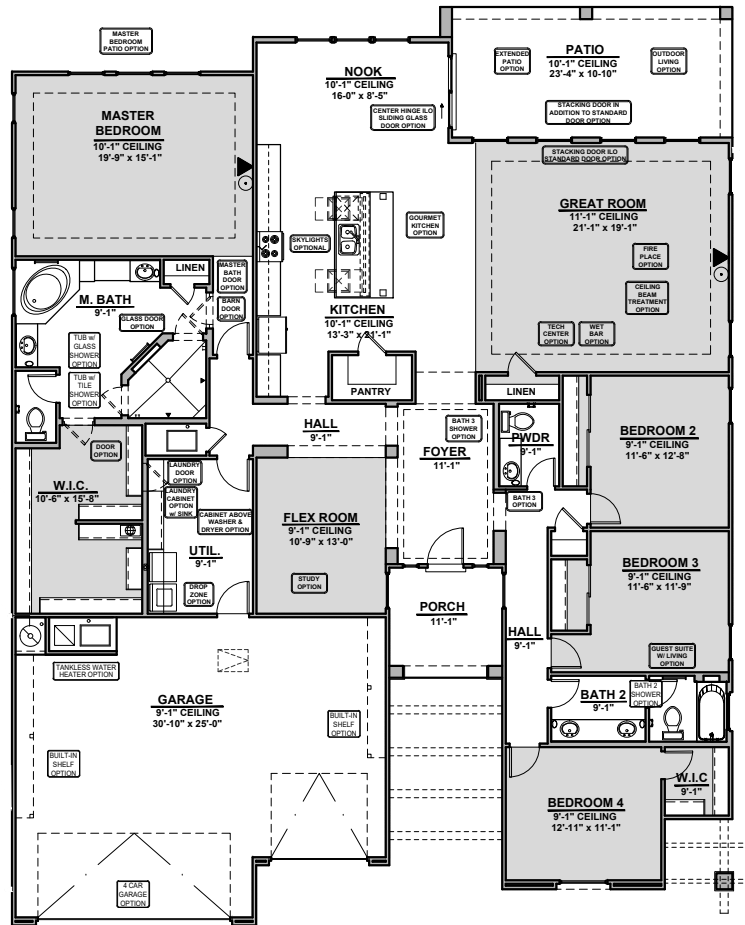

# Lincoln

3,010 Square Feet

Community: Rancho Del Gallo

LOW VOLTAGE LEGEND	
LOGO	DESCRIPTION
	COAXIAL CABLE
	DATA
	ISP JUNCTION

Garage Orientation:  Left  Right

Home is complete and accepted as built.

Home construction is in process, buyer accepts all option locations.

# Lincoln Options

3,010 Square Feet  
Community: Rancho Del Gallo

Guest Suite w/ Living

Drop Zone

Extended Patio

Laundry Cabinet w/ Sink

Outdoor Living

Cabinets above Washer & Dryer

Laundry Cabinet w/ Sink

Cabinets above Washer & Dryer & Cabs. above W&D

LOW VOLTAGE LEGEND	
LOGO	DESCRIPTION
	COAXIAL CABLE
	DATA
	ISP JUNCTION

Stacking Door In Addition To Standard Door

Stacking Door ILO Standard Door

Bath 2 Shower

Gourmet  
Kitchen

Tech Center

42" Contemporary  
Fireplace

Laundry Door

Center Hinge ILO  
Sliding Glass Door

Tub w/ Tile Shower

Wet Bar