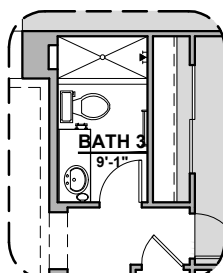

# Lincoln Options

3,010 Square Feet  
Community: Rancho Del Gallo

LOW VOLTAGE LEGEND	
LOGO	DESCRIPTION
	COAXIAL CABLE
	DATA
	ISP JUNCTION

Study

Bath 3

Fireplace

36" Traditional  
Fireplace

72" Contemporary  
Fireplace

Bath 2 Shower

Gourmet  
Kitchen

Tech Center

42" Contemporary  
Fireplace

Laundry Door

Center Hinge ILO  
Sliding Glass Door

Tub w/ Tile Shower

Wet Bar

Bath 3  
Shower

Ceiling Beam Treatment

Tub w/ Glass Shower