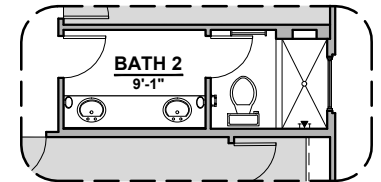

# Lincoln Options

3,010 Square Feet  
Community: Rancho Del Gallo

LOW VOLTAGE LEGEND	
LOGO	DESCRIPTION
	COAXIAL CABLE
	DATA
	ISP JUNCTION

Study

Bath 3

Fireplace

36" Traditional  
Fireplace

72" Contemporary  
Fireplace

Bath 2 Shower

Gourmet  
Kitchen

Tech Center

42" Contemporary  
Fireplace

Laundry Door

Center Hinge ILO  
Sliding Glass Door

Tub w/ Tile Shower

Wet Bar