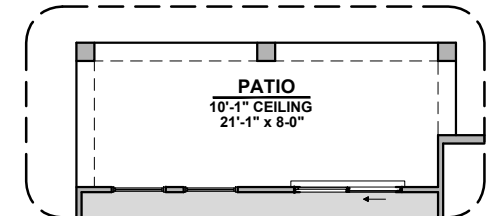

# Lincoln Options

3,010 Square Feet  
Community: Rancho Del Gallo

Guest Suite w/ Living

Drop Zone

Extended Patio

Laundry Cabinet w/ Sink

Outdoor Living

Cabinets above Washer & Dryer

Laundry Cabinet w/ Sink

Cabinets above Washer & Dryer & Cabs. above W&D

LOW VOLTAGE LEGEND	
LOGO	DESCRIPTION
	COAXIAL CABLE
	DATA
	ISP JUNCTION

Stacking Door In Addition To Standard Door

Stacking Door ILO Standard Door