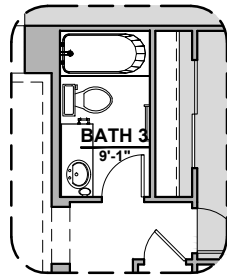

# Lincoln Options

3,010 Square Feet  
Community: Rancho Del Gallo

Guest Suite w/ Living

Drop Zone

Extended Patio

Laundry Cabinet w/ Sink

Outdoor Living

Cabinets above Washer & Dryer

Master Bedroom Patio

Tankless Water Heater

Barn Door

# Lincoln Options

3,010 Square Feet  
Community: Rancho Del Gallo

LOW VOLTAGE LEGEND	
LOGO	DESCRIPTION
	COAXIAL CABLE
	DATA
	ISP JUNCTION

Study

Bath 3

Fireplace

36" Traditional  
Fireplace

72" Contemporary  
Fireplace