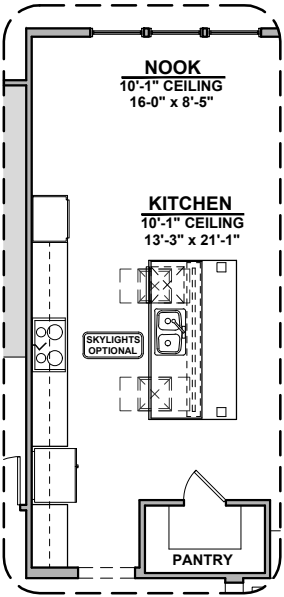

# Lincoln Options

3,010 Square Feet  
Community: Rancho Del Gallo

Guest Suite w/ Living

Drop Zone

Extended Patio

Laundry Cabinet w/ Sink

Outdoor Living

Cabinets above Washer & Dryer

# Lincoln Options

3,010 Square Feet  
Community: Rancho Del Gallo

LOW VOLTAGE LEGEND	
LOGO	DESCRIPTION
	COAXIAL CABLE
	DATA
	ISP JUNCTION

Study

Bath 3

Fireplace

36" Traditional  
Fireplace

72" Contemporary  
Fireplace

Bath 2 Shower

Gourmet  
Kitchen

Tech Center

42" Contemporary  
Fireplace

Laundry Door

Center Hinge ILO  
Sliding Glass Door

Tub w/ Tile Shower

Wet Bar