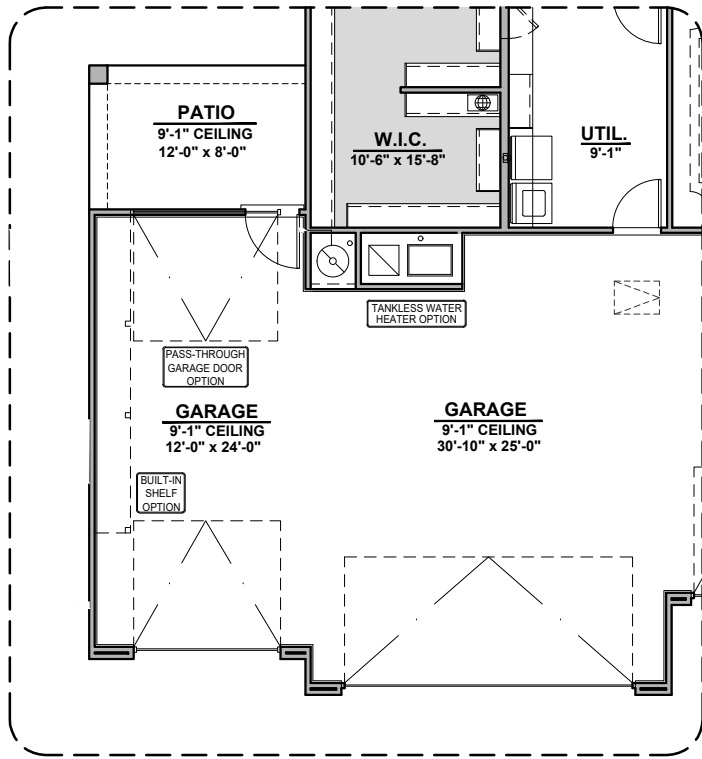

# Lincoln Options

3,010 Square Feet  
Community: Rancho Del Gallo

Guest Suite w/ Living

Drop Zone

Extended Patio

Laundry Cabinet w/ Sink

Outdoor Living

Cabinets above Washer & Dryer

Bath 2 Shower

Gourmet  
Kitchen

Tech Center

42" Contemporary  
Fireplace

Laundry Door

Center Hinge ILO  
Sliding Glass Door

Tub w/ Tile Shower

Wet Bar

Bath 3  
Shower

Ceiling Beam Treatment

Tub w/ Glass Shower

# Lincoln Options

3,010 Square Feet  
Community: Rancho Del Gallo

LOW VOLTAGE LEGEND	
LOGO	DESCRIPTION
	COAXIAL CABLE
	DATA
	ISP JUNCTION

4 Car Garage

Spanish 4CG (A)

Contemporary 4CG (C)

Tuscan 4CG (B)

Andalusian 4CG (D)