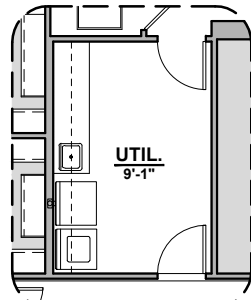

# Lincoln Options

3,010 Square Feet  
Community: Rancho Del Gallo

Guest Suite w/ Living

Drop Zone

Extended Patio

Laundry Cabinet w/ Sink

Outdoor Living

Cabinets above Washer & Dryer