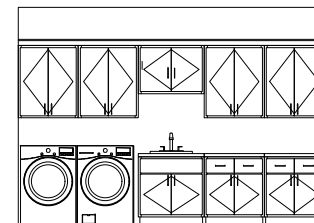

# Lincoln Options

3,010 Square Feet  
Community: Rancho Del Gallo

Guest Suite w/ Living

Drop Zone

Extended Patio

Laundry Cabinet w/ Sink

Outdoor Living

Cabinets above Washer & Dryer

Laundry Cabinet w/ Sink

Cabinets above Washer & Dryer & Cabs. above W&D

LOW VOLTAGE LEGEND	
LOGO	DESCRIPTION
	COAXIAL CABLE
	DATA
	ISP JUNCTION

Stacking Door In Addition To Standard Door

Stacking Door ILO Standard Door