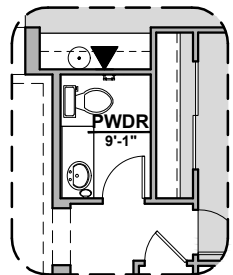

# Lincoln Options

3,010 Square Feet  
Community: Rancho Del Gallo

LOW VOLTAGE LEGEND	
LOGO	DESCRIPTION
	COAXIAL CABLE
	DATA
	ISP JUNCTION

Study

Bath 3

Fireplace

36" Traditional  
Fireplace

72" Contemporary  
Fireplace

Bath 2 Shower

Gourmet  
Kitchen

Tech Center

42" Contemporary  
Fireplace

Laundry Door

Center Hinge ILO  
Sliding Glass Door

Tub w/ Tile Shower

Wet Bar