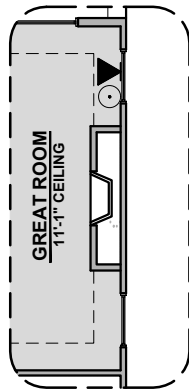

# Lincoln Options

3,010 Square Feet  
Community: Rancho Del Gallo

Guest Suite w/ Living

Drop Zone

Extended Patio

Laundry Cabinet w/ Sink

Outdoor Living

Cabinets above Washer & Dryer

# Lincoln Options

3,010 Square Feet  
Community: Rancho Del Gallo

LOW VOLTAGE LEGEND	
LOGO	DESCRIPTION
	COAXIAL CABLE
	DATA
	ISP JUNCTION

Study

Bath 3

Fireplace

36" Traditional  
Fireplace

72" Contemporary  
Fireplace

Bath 2 Shower

Gourmet  
Kitchen

Tech Center

42" Contemporary  
Fireplace

Laundry Door

Center Hinge ILO  
Sliding Glass Door

Tub w/ Tile Shower

Wet Bar