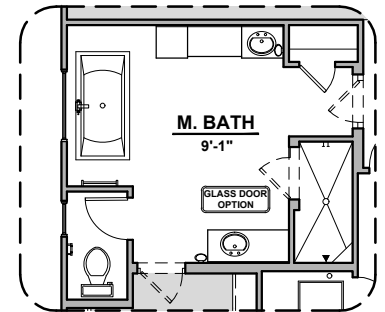

# Lincoln Options

3,010 Square Feet  
Community: Rancho Del Gallo

Guest Suite w/ Living

Drop Zone

Extended Patio

Laundry Cabinet w/ Sink

Outdoor Living

Cabinets above Washer & Dryer

# Lincoln Options

3,010 Square Feet  
Community: Rancho Del Gallo

LOW VOLTAGE LEGEND	
LOGO	DESCRIPTION
	COAXIAL CABLE
	DATA
	ISP JUNCTION

Study

Bath 3

Fireplace

36" Traditional  
Fireplace

72" Contemporary  
Fireplace

Bath 2 Shower

Gourmet  
Kitchen

Tech Center

42" Contemporary  
Fireplace

Laundry Door

Center Hinge ILO  
Sliding Glass Door

Tub w/ Tile Shower

Wet Bar

Bath 3  
Shower

Ceiling Beam Treatment

Tub w/ Glass Shower