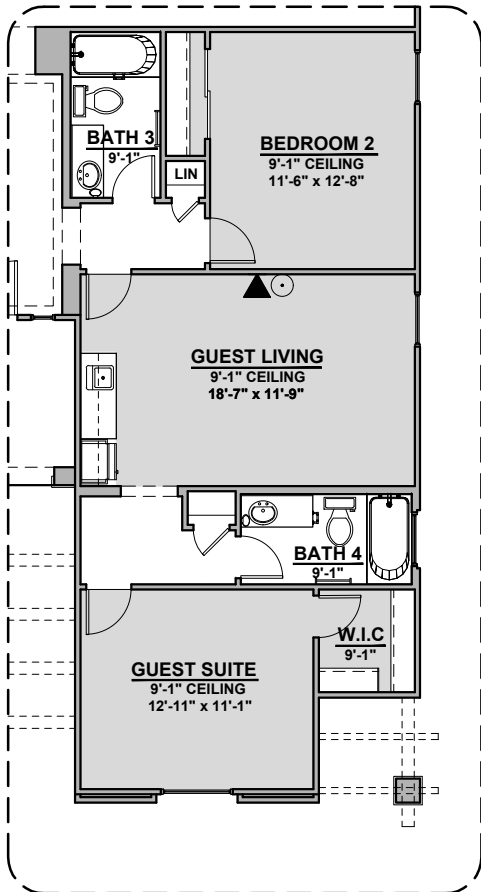

# Lincoln

3,010 Square Feet

Community: Rancho Del Gallo

LOW VOLTAGE LEGEND	
LOGO	DESCRIPTION
	COAXIAL CABLE
	DATA
	ISP JUNCTION

Garage Orientation:  Left  Right

Home is complete and accepted as built.

Home construction is in process, buyer accepts all option locations.

# Lincoln Options

3,010 Square Feet  
Community: Rancho Del Gallo

Guest Suite w/ Living

Drop Zone

Extended Patio

Laundry Cabinet w/ Sink

Outdoor Living

Cabinets above Washer & Dryer

Laundry Cabinet w/ Sink

Cabinets above Washer & Dryer & Cabs. above W&D

LOW VOLTAGE LEGEND	
LOGO	DESCRIPTION
	COAXIAL CABLE
	DATA
	ISP JUNCTION

Stacking Door In Addition To Standard Door

Stacking Door ILO Standard Door