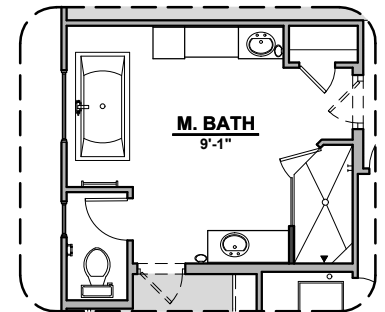

# Lincoln Options

3,010 Square Feet  
Community: Rancho Del Gallo

LOW VOLTAGE LEGEND	
LOGO	DESCRIPTION
	COAXIAL CABLE
	DATA
	ISP JUNCTION

Study

Bath 3

Fireplace

36" Traditional  
Fireplace

72" Contemporary  
Fireplace

Bath 2 Shower

Gourmet  
Kitchen

Tech Center

42" Contemporary  
Fireplace

Laundry Door

Center Hinge ILO  
Sliding Glass Door

Tub w/ Tile Shower

Wet Bar

Bath 3  
Shower

Ceiling Beam Treatment

Tub w/ Glass Shower