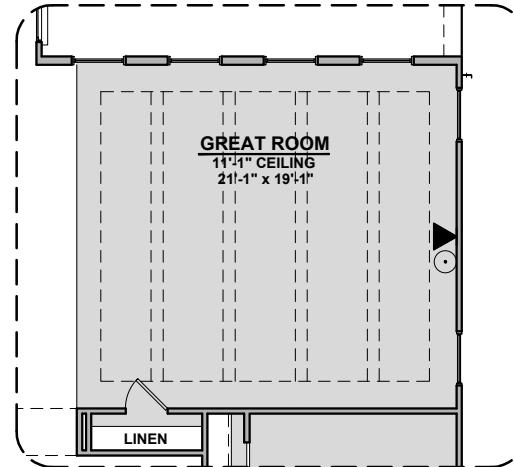

Ceiling Beam Treatment