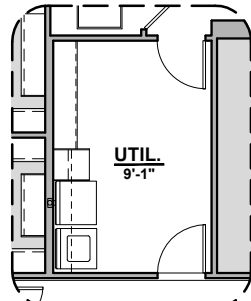

# Lincoln

3,010 Square Feet

Community: Rancho Del Gallo

LOW VOLTAGE LEGEND	
LOGO	DESCRIPTION
	COAXIAL CABLE
	DATA
	ISP JUNCTION

Garage Orientation:  Left  Right

Home is complete and accepted as built.

Home construction is in process, buyer accepts all option locations.

# Lincoln Options

3,010 Square Feet  
Community: Rancho Del Gallo

Guest Suite w/ Living

Drop Zone

Extended Patio

Laundry Cabinet w/ Sink

Outdoor Living

Cabinets above Washer & Dryer