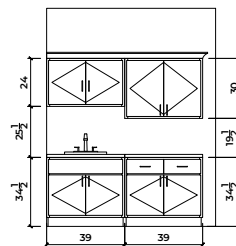

Agave Options

2,740 Square Feet
Community: Sonoma Ranch

LOW VOLTAGE LEGEND	
LOGO	DESCRIPTION
	COAXIAL CABLE
	DATA
	ISP JUNCTION

**Stacking Door
in Addition
to Standard Door**

**Stacking Door
ILO of Standard Door**

**Center Hinge
ILO Sliding
Glass Door**

**Cabinets above
Washer & Dryer**

**Laundry Cabinet
w/ Sink**

**Laundry Cabinet
w/ Sink**

Agave Options

2,740 Square Feet

Community: Sonoma Ranch

3rd Car Garage