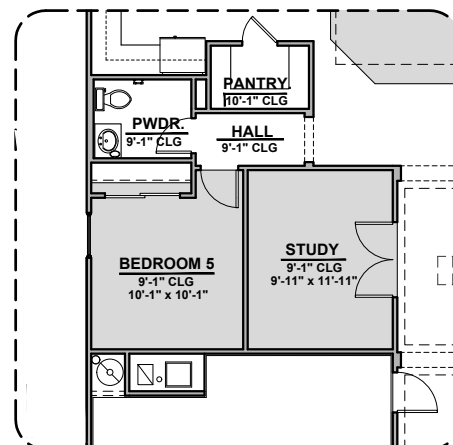

Bath 2 Shower

Barn Door

Tankless Water Heater

Tub w/ Glass Shower

Deluxe Glass Shower

Deluxe Tile Shower

Agave Options

2,740 Square Feet
Community: Sonoma Ranch

LOW VOLTAGE LEGEND	
LOGO	DESCRIPTION
	COAXIAL CABLE
	DATA
	ISP JUNCTION

Skylights

Dining Room

Guest Suite

Extended Patio

Outdoor Living

Ceiling Beam Treatment

Study Room

Agave Options

2,740 Square Feet
Community: Sonoma Ranch

LOW VOLTAGE LEGEND	
LOGO	DESCRIPTION
	COAXIAL CABLE
	DATA
	ISP JUNCTION

**Stacking Door
in Addition
to Standard Door**

**Stacking Door
ILO of Standard Door**

**Center Hinge
ILO Sliding
Glass Door**

**Cabinets above
Washer & Dryer**

**Laundry Cabinet
w/ Sink**

**Laundry Cabinet
w/ Sink**

Agave Options

2,740 Square Feet

Community: Sonoma Ranch

3rd Car Garage