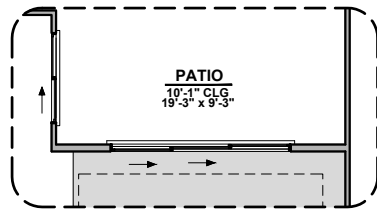

Agave Options

2,740 Square Feet
Community: Sonoma Ranch

LOW VOLTAGE LEGEND	
LOGO	DESCRIPTION
	COAXIAL CABLE
	DATA
	ISP JUNCTION

**Stacking Door
in Addition
to Standard Door**

**Stacking Door
ILO of Standard Door**