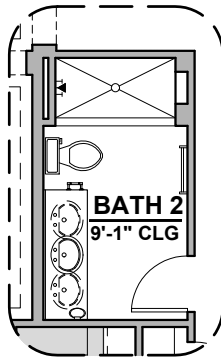

Agave

2,740 Square Feet

Community: Sonoma Ranch

LOGO	DESCRIPTION
	COAXIAL CABLE
	DATA
	ISP JUNCTION

Garage Orientation: Left Right

- Home is complete and accepted as built. _____
- Home construction is in process, buyer accepts all option locations. _____

2,740 Square Feet

Community: Sonoma Ranch

LOW VOLTAGE LEGEND	
LOGO	DESCRIPTION
	COAXIAL CABLE
	DATA
	ISP JUNCTION

Gourmet Kitchen

Traditional FP

Contemporary FP

Fireplace

Laundry Door

Bath 2 Shower

Barn Door

Tankless Water Heater

Tub w/ Glass Shower

Deluxe Glass Shower

Deluxe Tile Shower

Agave Options

2,740 Square Feet
Community: Sonoma Ranch