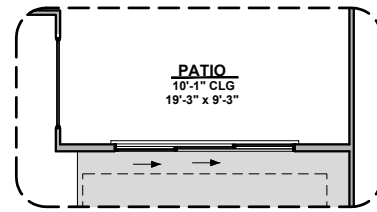

Agave

2,740 Square Feet

Community: Sonoma Ranch

LOGO	DESCRIPTION
	COAXIAL CABLE
	DATA
	ISP JUNCTION

Garage Orientation: Left Right

- Home is complete and accepted as built. _____
- Home construction is in process, buyer accepts all option locations. _____

2,740 Square Feet

Community: Sonoma Ranch

LOW VOLTAGE LEGEND	
LOGO	DESCRIPTION
	COAXIAL CABLE
	DATA
	ISP JUNCTION

Gourmet Kitchen

Traditional FP

Contemporary FP

Fireplace

Laundry Door

Bath 2 Shower

Barn Door

Tankless Water Heater

Tub w/ Glass Shower

Deluxe Glass Shower

Deluxe Tile Shower

Agave Options

2,740 Square Feet
Community: Sonoma Ranch

Agave Options

2,740 Square Feet
Community: Sonoma Ranch

LOW VOLTAGE LEGEND	
LOGO	DESCRIPTION
	COAXIAL CABLE
	DATA
	ISP JUNCTION

**Stacking Door
in Addition
to Standard Door**

**Stacking Door
ILO of Standard Door**