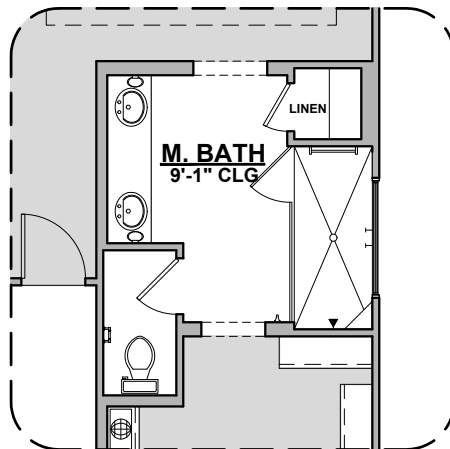

2,740 Square Feet

Community: Sonoma Ranch

LOW VOLTAGE LEGEND	
LOGO	DESCRIPTION
	COAXIAL CABLE
	DATA
	ISP JUNCTION

Gourmet Kitchen

Traditional FP

Contemporary FP

Fireplace

Laundry Door

Bath 2 Shower

Barn Door

Tankless Water Heater

Tub w/ Glass Shower

Deluxe Glass Shower

Deluxe Tile Shower

Agave Options

2,740 Square Feet
Community: Sonoma Ranch

LOW VOLTAGE LEGEND	
LOGO	DESCRIPTION
	COAXIAL CABLE
	DATA
	ISP JUNCTION

Skylights

Dining Room

Guest Suite

Extended Patio

Outdoor Living

Ceiling Beam Treatment

Study Room

Agave Options

2,740 Square Feet
Community: Sonoma Ranch

LOW VOLTAGE LEGEND	
LOGO	DESCRIPTION
	COAXIAL CABLE
	DATA
	ISP JUNCTION

**Stacking Door
in Addition
to Standard Door**

**Stacking Door
ILO of Standard Door**