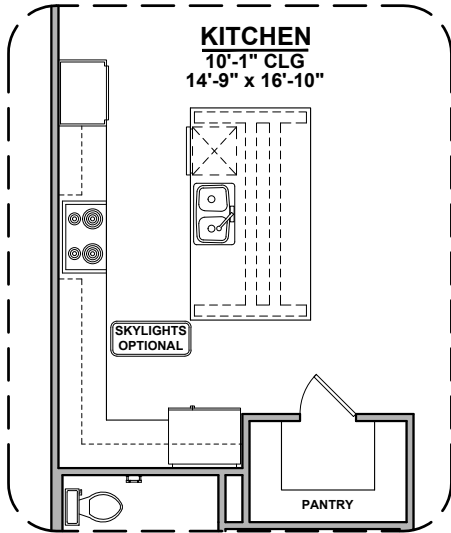

Agave

2,740 Square Feet

Community: Sonoma Ranch

LOGO	DESCRIPTION
	COAXIAL CABLE
	DATA
	ISP JUNCTION

Garage Orientation: Left Right

- Home is complete and accepted as built. _____
- Home construction is in process, buyer accepts all option locations. _____

Agave

2,740 Square Feet

Community: Sonoma Ranch

Spanish Colonial (A)

Tuscan (B)

Contemporary (C)

Andalusian (D)

Agave Options

2,740 Square Feet

Community: Sonoma Ranch

LOW VOLTAGE LEGEND	
LOGO	DESCRIPTION
	COAXIAL CABLE
	DATA
	ISP JUNCTION

Gourmet Kitchen

Traditional FP

Contemporary FP

Fireplace

Laundry Door

Bath 2 Shower

Barn Door

Tankless Water Heater

Tub w/ Glass Shower

Deluxe Glass Shower

Deluxe Tile Shower

Agave Options

2,740 Square Feet
Community: Sonoma Ranch