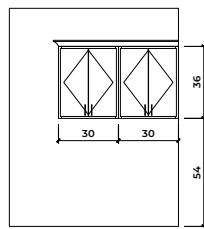

Agave

2,740 Square Feet

Community: Sonoma Ranch

LOGO	DESCRIPTION
	COAXIAL CABLE
	DATA
	ISP JUNCTION

Garage Orientation: Left Right

- Home is complete and accepted as built. _____
- Home construction is in process, buyer accepts all option locations. _____

Agave Options

2,740 Square Feet
Community: Sonoma Ranch

LOW VOLTAGE LEGEND	
LOGO	DESCRIPTION
	COAXIAL CABLE
	DATA
	ISP JUNCTION

**Stacking Door
in Addition
to Standard Door**

**Stacking Door
ILO of Standard Door**

**Center Hinge
ILO Sliding
Glass Door**

**Cabinets above
Washer & Dryer**

**Laundry Cabinet
w/ Sink**

**Laundry Cabinet
w/ Sink**

Agave Options

2,740 Square Feet

Community: Sonoma Ranch

3rd Car Garage