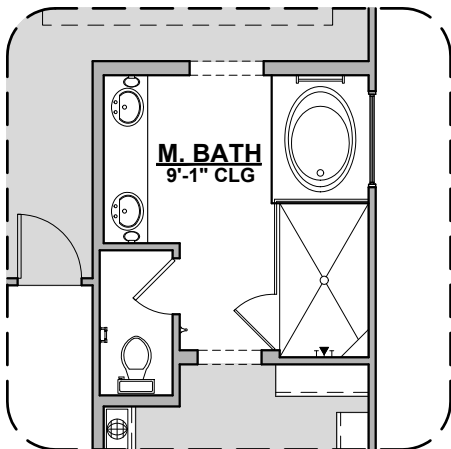

Agave

2,740 Square Feet

Community: Sonoma Ranch

LOGO	DESCRIPTION
	COAXIAL CABLE
	DATA
	ISP JUNCTION

Garage Orientation: Left Right

- Home is complete and accepted as built. _____
- Home construction is in process, buyer accepts all option locations. _____

2,740 Square Feet

Community: Sonoma Ranch

LOW VOLTAGE LEGEND	
LOGO	DESCRIPTION
	COAXIAL CABLE
	DATA
	ISP JUNCTION

Gourmet Kitchen

Traditional FP

Contemporary FP

Fireplace

Laundry Door

Bath 2 Shower

Barn Door

Tankless Water Heater

Tub w/ Glass Shower

Deluxe Glass Shower

Deluxe Tile Shower

Agave Options

2,740 Square Feet
Community: Sonoma Ranch