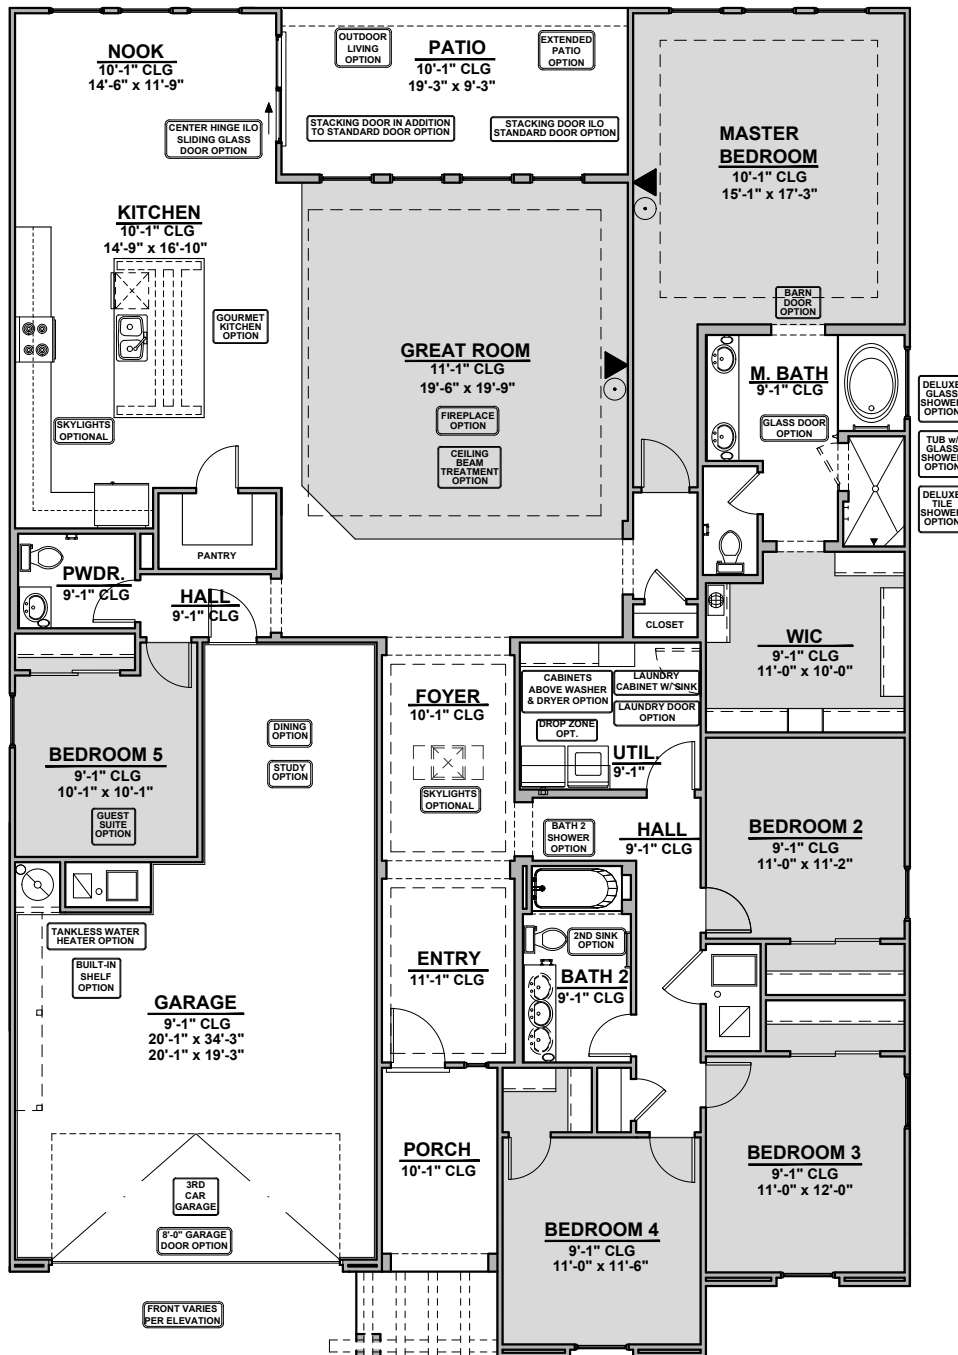

Agave

2,740 Square Feet

Community: Sonoma Ranch

LOGO	DESCRIPTION
	COAXIAL CABLE
	DATA
	ISP JUNCTION

Garage Orientation: Left Right

- Home is complete and accepted as built. _____
- Home construction is in process, buyer accepts all option locations. _____

Agave

2,740 Square Feet

Community: Sonoma Ranch

Spanish Colonial (A)

Tuscan (B)

Contemporary (C)

Andalusian (D)

Agave Options

2,740 Square Feet

Community: Sonoma Ranch

LOW VOLTAGE LEGEND	
LOGO	DESCRIPTION
	COAXIAL CABLE
	DATA
	ISP JUNCTION

Gourmet Kitchen

Traditional FP

Contemporary FP

Fireplace

Laundry Door

Bath 2 Shower

Barn Door

Tankless Water Heater

Tub w/ Glass Shower

Deluxe Glass Shower

Deluxe Tile Shower

Agave Options

2,740 Square Feet
Community: Sonoma Ranch