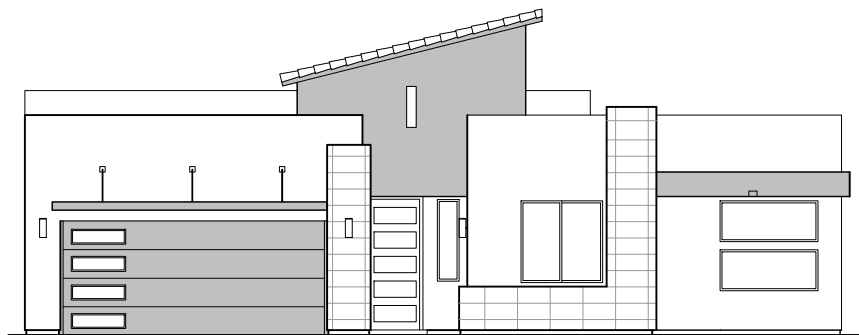

Agave

2,740 Square Feet

Community: Sonoma Ranch

LOGO	DESCRIPTION
	COAXIAL CABLE
	DATA
	ISP JUNCTION

Garage Orientation: Left Right

- Home is complete and accepted as built. _____
- Home construction is in process, buyer accepts all option locations. _____

Agave

2,740 Square Feet

Community: Sonoma Ranch

Spanish Colonial (A)

Tuscan (B)

Contemporary (C)

Andalusian (D)

Agave Options

2,740 Square Feet

Community: Sonoma Ranch

LOW VOLTAGE LEGEND	
LOGO	DESCRIPTION
	COAXIAL CABLE
	DATA
	ISP JUNCTION

Gourmet Kitchen

Traditional FP

Contemporary FP

Fireplace

Laundry Door

Bath 2 Shower

Barn Door

Tankless Water Heater

Tub w/ Glass Shower

Deluxe Glass Shower

Deluxe Tile Shower

Agave Options

2,740 Square Feet
Community: Sonoma Ranch