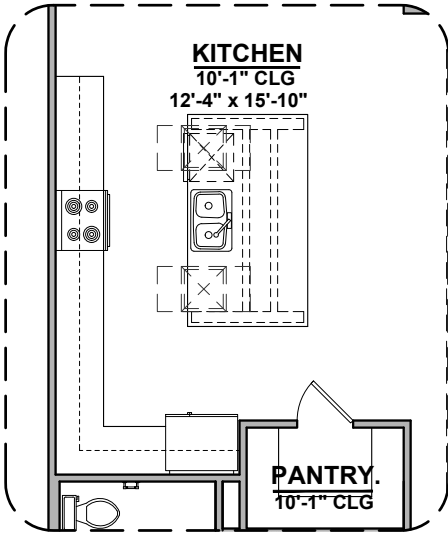

Agave Options

2,740 Square Feet
Community: Sonoma Ranch

LOW VOLTAGE LEGEND	
LOGO	DESCRIPTION
	COAXIAL CABLE
	DATA
	ISP JUNCTION

Skylights