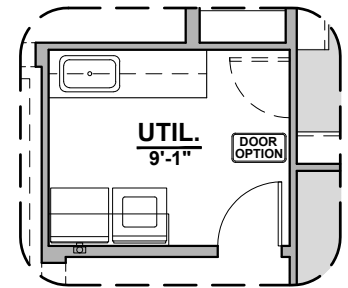

Agave Options

2,740 Square Feet
Community: Sonoma Ranch

LOW VOLTAGE LEGEND	
LOGO	DESCRIPTION
	COAXIAL CABLE
	DATA
	ISP JUNCTION

**Stacking Door
in Addition
to Standard Door**

**Stacking Door
ILO of Standard Door**

**Center Hinge
ILO Sliding
Glass Door**

**Cabinets above
Washer & Dryer**

**Laundry Cabinet
w/ Sink**

**Laundry Cabinet
w/ Sink**

Agave Options

2,740 Square Feet

Community: Sonoma Ranch

3rd Car Garage