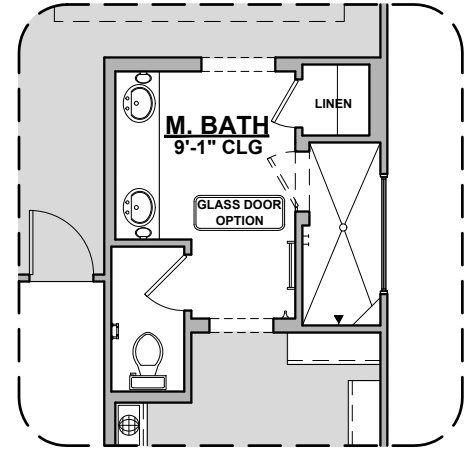

2,740 Square Feet

Community: Sonoma Ranch

LOW VOLTAGE LEGEND	
LOGO	DESCRIPTION
	COAXIAL CABLE
	DATA
	ISP JUNCTION

Gourmet Kitchen

Traditional FP

Contemporary FP

Fireplace

Laundry Door

Bath 2 Shower

Barn Door

Tankless Water Heater

Tub w/ Glass Shower

Deluxe Glass Shower

Deluxe Tile Shower

Agave Options

2,740 Square Feet
Community: Sonoma Ranch

LOW VOLTAGE LEGEND	
LOGO	DESCRIPTION
	COAXIAL CABLE
	DATA
	ISP JUNCTION

Skylights

Dining Room

Guest Suite

Extended Patio

Outdoor Living

Ceiling Beam Treatment

Study Room

Agave Options

2,740 Square Feet
Community: Sonoma Ranch

LOW VOLTAGE LEGEND	
LOGO	DESCRIPTION
	COAXIAL CABLE
	DATA
	ISP JUNCTION

**Stacking Door
in Addition
to Standard Door**

**Stacking Door
ILO of Standard Door**