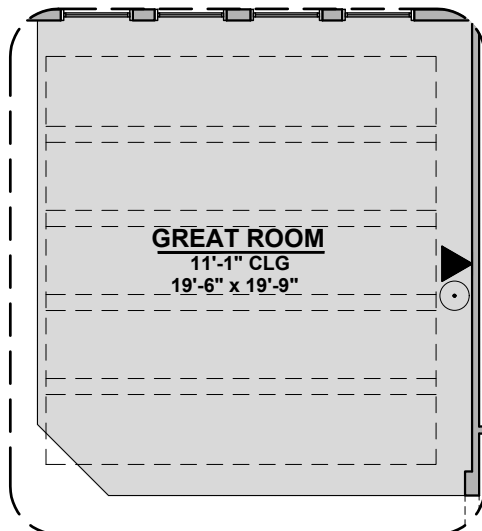

Ceiling Beam Treatment