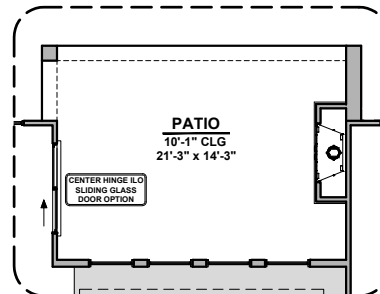

Outdoor Living