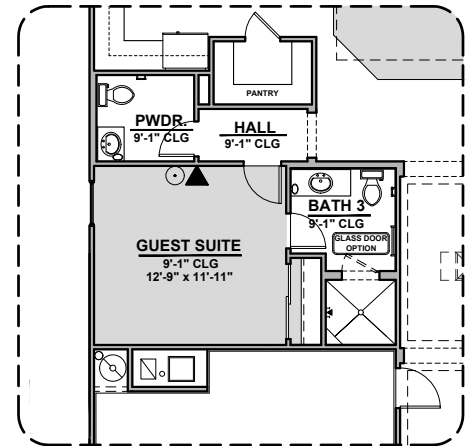

2,740 Square Feet

Community: Sonoma Ranch

LOW VOLTAGE LEGEND	
LOGO	DESCRIPTION
	COAXIAL CABLE
	DATA
	ISP JUNCTION

Gourmet Kitchen

Traditional FP

Contemporary FP

Fireplace

Laundry Door

Bath 2 Shower

Barn Door

Tankless Water Heater

Tub w/ Glass Shower

Deluxe Glass Shower

Deluxe Tile Shower

Agave Options

2,740 Square Feet
Community: Sonoma Ranch

LOW VOLTAGE LEGEND	
LOGO	DESCRIPTION
	COAXIAL CABLE
	DATA
	ISP JUNCTION

Skylights

Dining Room

Guest Suite

Extended Patio

Outdoor Living

Ceiling Beam Treatment

Study Room

Agave Options

2,740 Square Feet
Community: Sonoma Ranch

LOW VOLTAGE LEGEND	
LOGO	DESCRIPTION
	COAXIAL CABLE
	DATA
	ISP JUNCTION

**Stacking Door
in Addition
to Standard Door**

**Stacking Door
ILO of Standard Door**