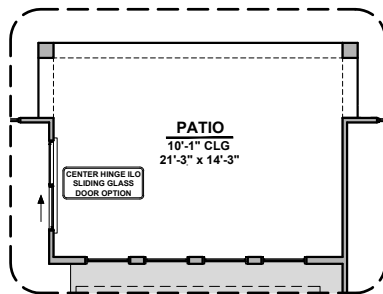

Extended Patio