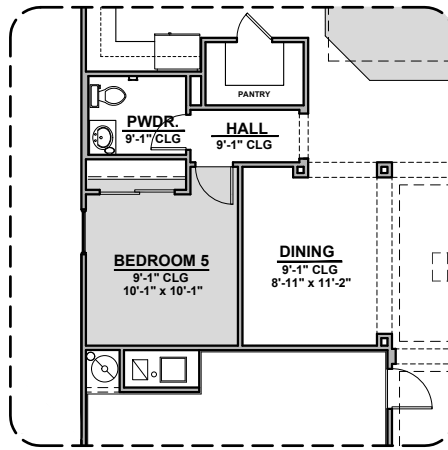

2,740 Square Feet

Community: Sonoma Ranch

LOW VOLTAGE LEGEND	
LOGO	DESCRIPTION
	COAXIAL CABLE
	DATA
	ISP JUNCTION

Gourmet Kitchen

Traditional FP

Contemporary FP

Fireplace

Laundry Door

Bath 2 Shower

Barn Door

Tankless Water Heater

Tub w/ Glass Shower

Deluxe Glass Shower

Deluxe Tile Shower

Agave Options

2,740 Square Feet
Community: Sonoma Ranch

LOW VOLTAGE LEGEND	
LOGO	DESCRIPTION
	COAXIAL CABLE
	DATA
	ISP JUNCTION

Skylights

Dining Room

Guest Suite

Extended Patio

Outdoor Living

Ceiling Beam Treatment

Study Room