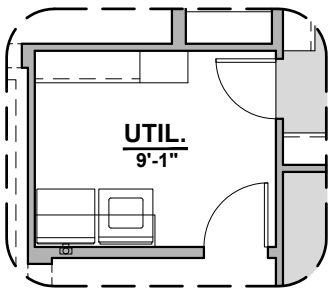

Agave

2,740 Square Feet

Community: Sonoma Ranch

LOGO	DESCRIPTION
	COAXIAL CABLE
	DATA
	ISP JUNCTION

Garage Orientation: Left Right

- Home is complete and accepted as built. _____
- Home construction is in process, buyer accepts all option locations. _____

2,740 Square Feet

Community: Sonoma Ranch

LOW VOLTAGE LEGEND	
LOGO	DESCRIPTION
	COAXIAL CABLE
	DATA
	ISP JUNCTION

Gourmet Kitchen

Traditional FP

Contemporary FP

Fireplace

Laundry Door

Bath 2 Shower

Barn Door

Tankless Water Heater

Tub w/ Glass Shower

Deluxe Glass Shower

Deluxe Tile Shower

Agave Options

2,740 Square Feet
Community: Sonoma Ranch