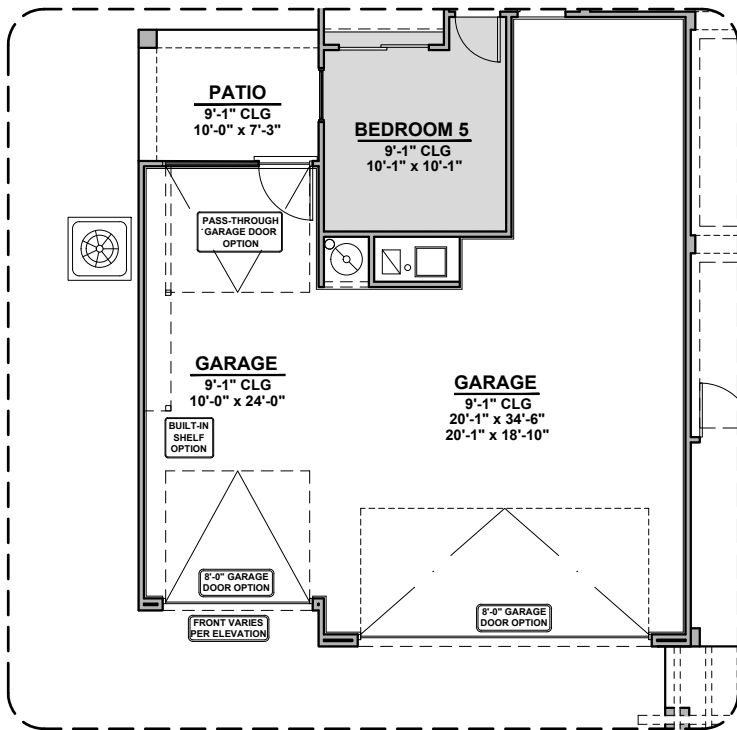

Agave

2,740 Square Feet

Community: Sonoma Ranch

LOGO	DESCRIPTION
	COAXIAL CABLE
	DATA
	ISP JUNCTION

Garage Orientation: Left Right

- Home is complete and accepted as built. _____
- Home construction is in process, buyer accepts all option locations. _____

2,740 Square Feet

Community: Sonoma Ranch

LOW VOLTAGE LEGEND	
LOGO	DESCRIPTION
	COAXIAL CABLE
	DATA
	ISP JUNCTION

Gourmet Kitchen

Traditional FP

Contemporary FP

Fireplace

Laundry Door

Agave Options

2,740 Square Feet
Community: Sonoma Ranch

LOW VOLTAGE LEGEND	
LOGO	DESCRIPTION
	COAXIAL CABLE
	DATA
	ISP JUNCTION

**Stacking Door
in Addition
to Standard Door**

**Stacking Door
ILO of Standard Door**

**Center Hinge
ILO Sliding
Glass Door**

**Cabinets above
Washer & Dryer**

**Laundry Cabinet
w/ Sink**

**Laundry Cabinet
w/ Sink**

Agave Options

2,740 Square Feet

Community: Sonoma Ranch

3rd Car Garage