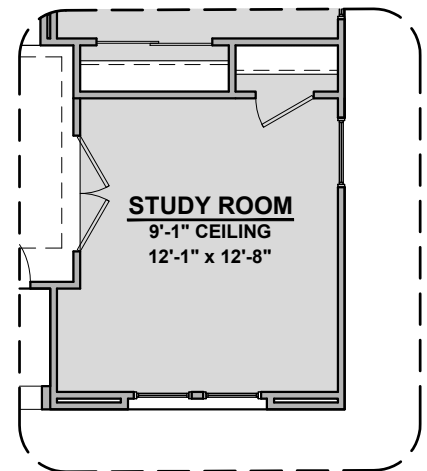

Tub w/ Glass
Shower

Deluxe Glass
Shower

Shower

Tankless
Water Heater

Sage Options

1,900 Square Feet

Community: Paseo Del Este

LOW VOLTAGE LEGEND	
LOGO	DESCRIPTION
	COAXIAL CABLE
	DATA
	ISP JUNCTION

Extended Patio

Ceiling Treatment

Gourmet Kitchen

Bedroom 4

Study Room