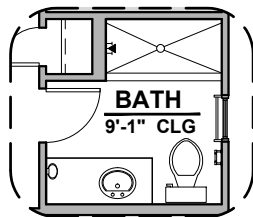

Sage

1,900 Square Feet

Community: Paseo Del Este

LOW VOLTAGE LEGEND	
LOGO	DESCRIPTION
	COAXIAL CABLE
	DATA
	ISP JUNCTION

Tuscan (B)

Spanish Colonial (A)

Garage Orientation: Left Right

- Home is complete and accepted as built. _____
- Home construction is in process, buyer accepts all option locations. _____

Sage Options

1,900 Square Feet

Community: Paseo Del Este

LOW VOLTAGE LEGEND	
LOGO	DESCRIPTION
	COAXIAL CABLE
	DATA
	ISP JUNCTION

Fireplace

Traditional
Fireplace

Contemporary
Fireplace

Deluxe Tile
Shower

Tub w/ Glass
Shower

Deluxe Glass
Shower

Shower

Tankless
Water Heater

Sage Options

1,900 Square Feet

Community: Paseo Del Este

LOW VOLTAGE LEGEND	
LOGO	DESCRIPTION
	COAXIAL CABLE
	DATA
	ISP JUNCTION