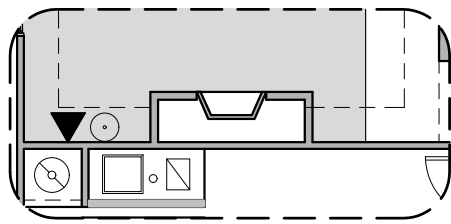

Sage

1,900 Square Feet

Community: Paseo Del Este

LOW VOLTAGE LEGEND	
LOGO	DESCRIPTION
	COAXIAL CABLE
	DATA
	ISP JUNCTION

Tuscan (B)

Spanish Colonial (A)

Garage Orientation: Left Right

- Home is complete and accepted as built. _____
- Home construction is in process, buyer accepts all option locations. _____

Sage Options

1,900 Square Feet

Community: Paseo Del Este

LOW VOLTAGE LEGEND	
LOGO	DESCRIPTION
	COAXIAL CABLE
	DATA
	ISP JUNCTION

Fireplace

Traditional
Fireplace

Contemporary
Fireplace

Deluxe Tile
Shower

Tub w/ Glass
Shower

Deluxe Glass
Shower

Shower

Tankless
Water Heater

Sage Options

1,900 Square Feet

Community: Paseo Del Este

LOW VOLTAGE LEGEND	
LOGO	DESCRIPTION
	COAXIAL CABLE
	DATA
	ISP JUNCTION