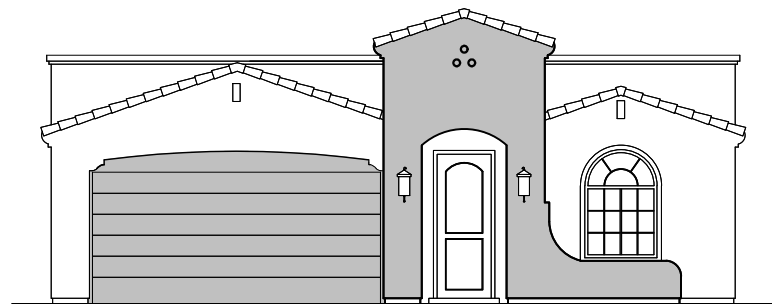

Sage

1,900 Square Feet

Community: Paseo Del Este

LOW VOLTAGE LEGEND	
LOGO	DESCRIPTION
	COAXIAL CABLE
	DATA
	ISP JUNCTION

Tuscan (B)

Spanish Colonial (A)

Garage Orientation: Left Right

- Home is complete and accepted as built. _____
- Home construction is in process, buyer accepts all option locations. _____

Sage Options

1,900 Square Feet

Community: Paseo Del Este

LOW VOLTAGE LEGEND	
LOGO	DESCRIPTION
	COAXIAL CABLE
	DATA
	ISP JUNCTION

Fireplace

Traditional
Fireplace

Contemporary
Fireplace

Deluxe Tile
Shower

Tub w/ Glass
Shower

Deluxe Glass
Shower

Shower

Tankless
Water Heater

Sage Options

1,900 Square Feet

Community: Paseo Del Este

LOW VOLTAGE LEGEND	
LOGO	DESCRIPTION
	COAXIAL CABLE
	DATA
	ISP JUNCTION