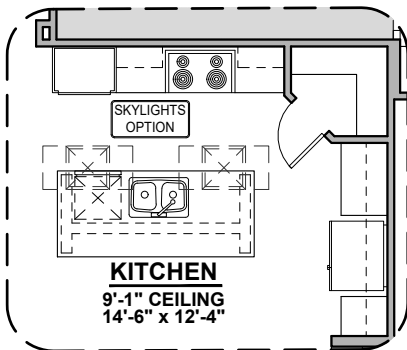

Tub w/ Glass
Shower

Deluxe Glass
Shower

Shower

Tankless
Water Heater

Sage Options

1,900 Square Feet

Community: Paseo Del Este

LOW VOLTAGE LEGEND	
LOGO	DESCRIPTION
	COAXIAL CABLE
	DATA
	ISP JUNCTION

Extended Patio

Ceiling Treatment

Gourmet Kitchen

Bedroom 4

Study Room