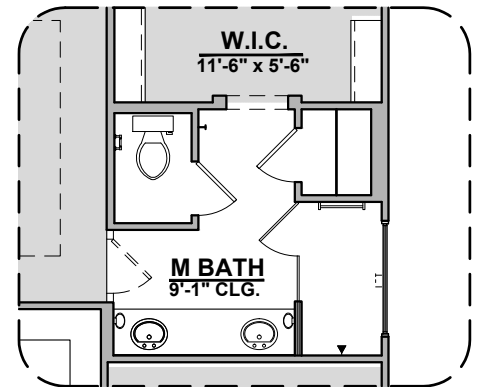

Sage

1,900 Square Feet

Community: Paseo Del Este

LOW VOLTAGE LEGEND	
LOGO	DESCRIPTION
	COAXIAL CABLE
	DATA
	ISP JUNCTION

Tuscan (B)

Spanish Colonial (A)

Garage Orientation: Left Right

- Home is complete and accepted as built. _____
- Home construction is in process, buyer accepts all option locations. _____

Sage Options

1,900 Square Feet

Community: Paseo Del Este

LOW VOLTAGE LEGEND	
LOGO	DESCRIPTION
	COAXIAL CABLE
	DATA
	ISP JUNCTION

Fireplace

Traditional
Fireplace

Contemporary
Fireplace

Deluxe Tile
Shower

Tub w/ Glass
Shower

Deluxe Glass
Shower

Shower

Tankless
Water Heater

Sage Options

1,900 Square Feet

Community: Paseo Del Este

LOW VOLTAGE LEGEND	
LOGO	DESCRIPTION
	COAXIAL CABLE
	DATA
	ISP JUNCTION

Extended Patio

Ceiling Treatment

Gourmet Kitchen

Bedroom 4

Study Room