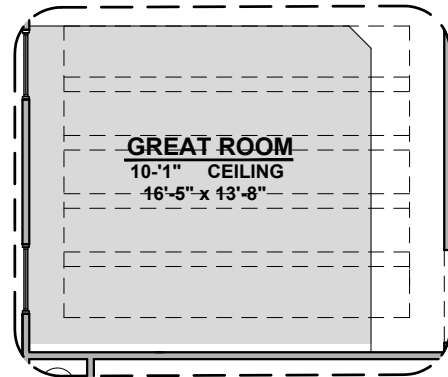

Ceiling Treatment