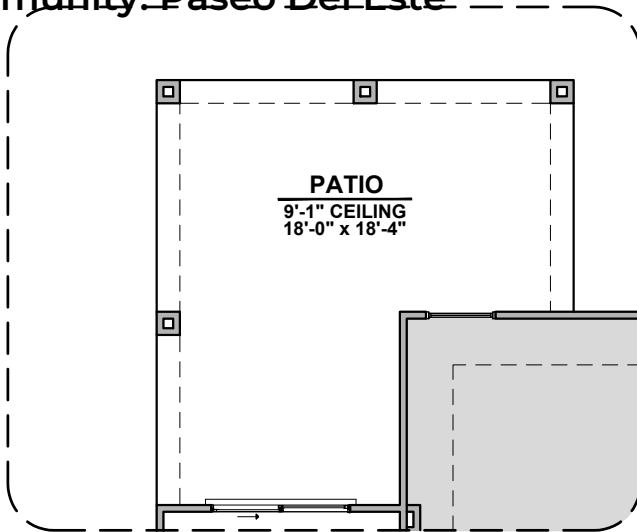

Tub w/ Glass
Shower

Deluxe Glass
Shower

Shower

Tankless
Water Heater

Sage Options

1,900 Square Feet

Community: Paseo Del Este

LOW VOLTAGE LEGEND	
LOGO	DESCRIPTION
	COAXIAL CABLE
	DATA
	ISP JUNCTION

Extended Patio

Ceiling Treatment

Gourmet Kitchen

Bedroom 4

Study Room