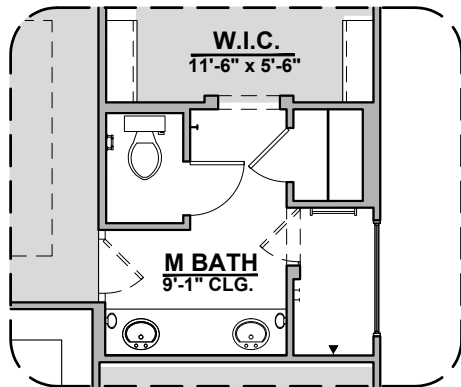

Sage Options

1,900 Square Feet

Community: Paseo Del Este

LOW VOLTAGE LEGEND	
LOGO	DESCRIPTION
	COAXIAL CABLE
	DATA
	ISP JUNCTION

Fireplace

Traditional
Fireplace

Contemporary
Fireplace

Deluxe Tile
Shower

Tub w/ Glass
Shower

Deluxe Glass
Shower

Shower

Tankless
Water Heater

Sage Options

1,900 Square Feet

Community: Paseo Del Este

LOW VOLTAGE LEGEND	
LOGO	DESCRIPTION
	COAXIAL CABLE
	DATA
	ISP JUNCTION

Extended Patio

Ceiling Treatment

Gourmet Kitchen

Bedroom 4

Study Room