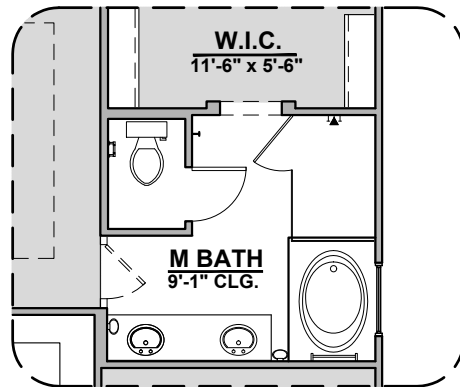

Sage Options

1,900 Square Feet

Community: Paseo Del Este

LOW VOLTAGE LEGEND	
LOGO	DESCRIPTION
	COAXIAL CABLE
	DATA
	ISP JUNCTION

Fireplace

Traditional
Fireplace

Contemporary
Fireplace

Deluxe Tile
Shower

Tub w/ Glass
Shower

Deluxe Glass
Shower

Shower

Tankless
Water Heater

Sage Options

1,900 Square Feet

Community: Paseo Del Este

LOW VOLTAGE LEGEND	
LOGO	DESCRIPTION
	COAXIAL CABLE
	DATA
	ISP JUNCTION