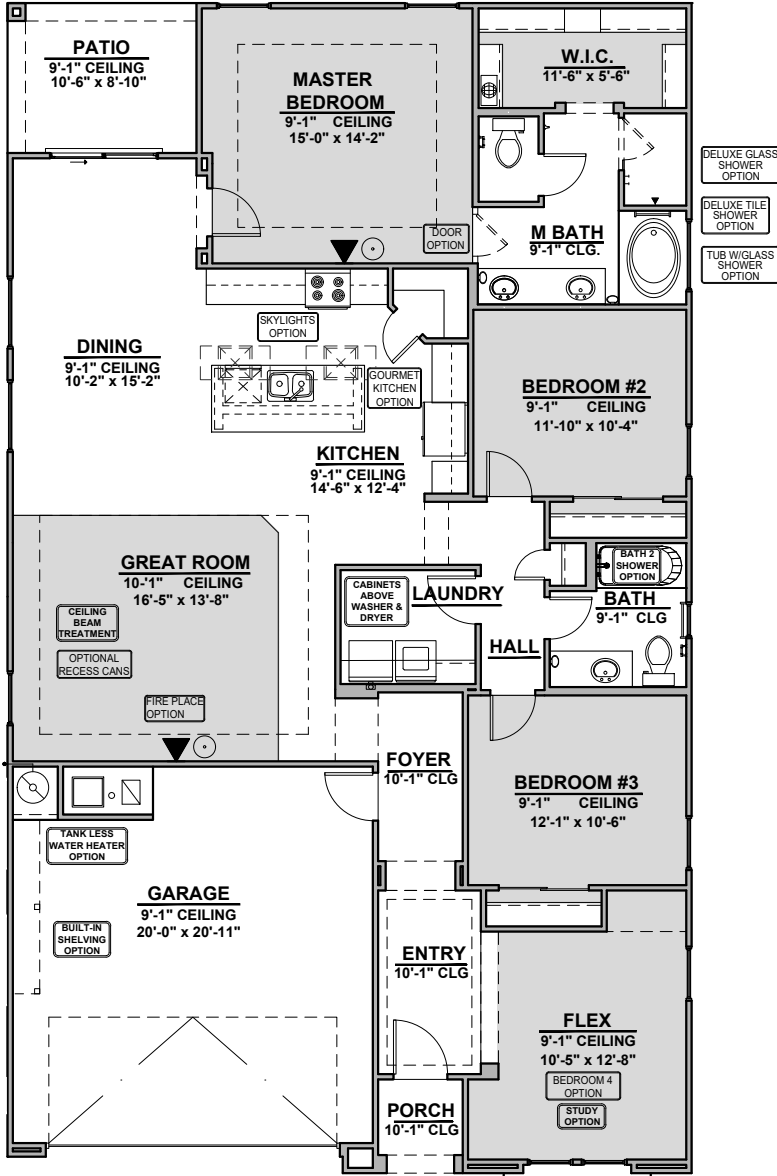

Sage

1,900 Square Feet

Community: Paseo Del Este

LOW VOLTAGE LEGEND	
LOGO	DESCRIPTION
	COAXIAL CABLE
	DATA
	ISP JUNCTION

Tuscan (B)

Spanish Colonial (A)

Garage Orientation: Left Right

- Home is complete and accepted as built. _____
- Home construction is in process, buyer accepts all option locations. _____

Sage Options

1,900 Square Feet

Community: Paseo Del Este

LOW VOLTAGE LEGEND	
LOGO	DESCRIPTION
	COAXIAL CABLE
	DATA
	ISP JUNCTION

Fireplace

Traditional
Fireplace

Contemporary
Fireplace

Deluxe Tile
Shower

Tub w/ Glass
Shower

Deluxe Glass
Shower

Shower

Tankless
Water Heater

Sage Options

1,900 Square Feet

Community: Paseo Del Este

LOW VOLTAGE LEGEND	
LOGO	DESCRIPTION
	COAXIAL CABLE
	DATA
	ISP JUNCTION

Extended Patio

Ceiling Treatment

Gourmet Kitchen

Bedroom 4

Study Room