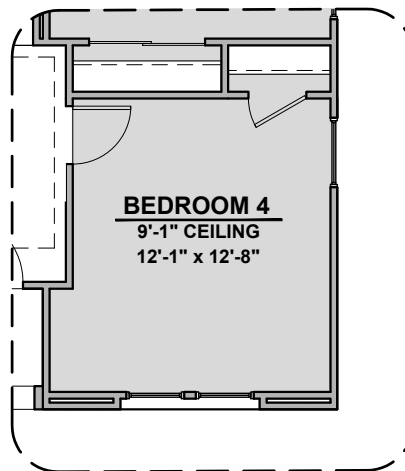

Tub w/ Glass
Shower

Deluxe Glass
Shower

Shower

Tankless
Water Heater

Sage Options

1,900 Square Feet

Community: Paseo Del Este

LOW VOLTAGE LEGEND	
LOGO	DESCRIPTION
	COAXIAL CABLE
	DATA
	ISP JUNCTION

Extended Patio

Ceiling Treatment

Gourmet Kitchen

Bedroom 4

Study Room