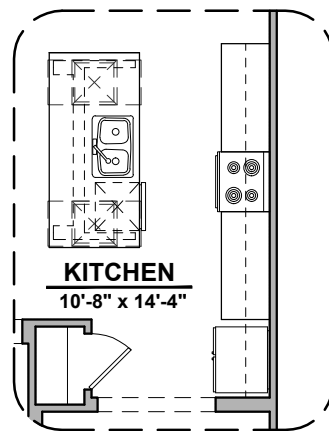

Willow Options

1,649 Square Feet

Community: Paseo Del Este

LOW VOLTAGE LEGEND	
LOGO	DESCRIPTION
	COAXIAL CABLE
	DATA
	ISP JUNCTION

Skylights