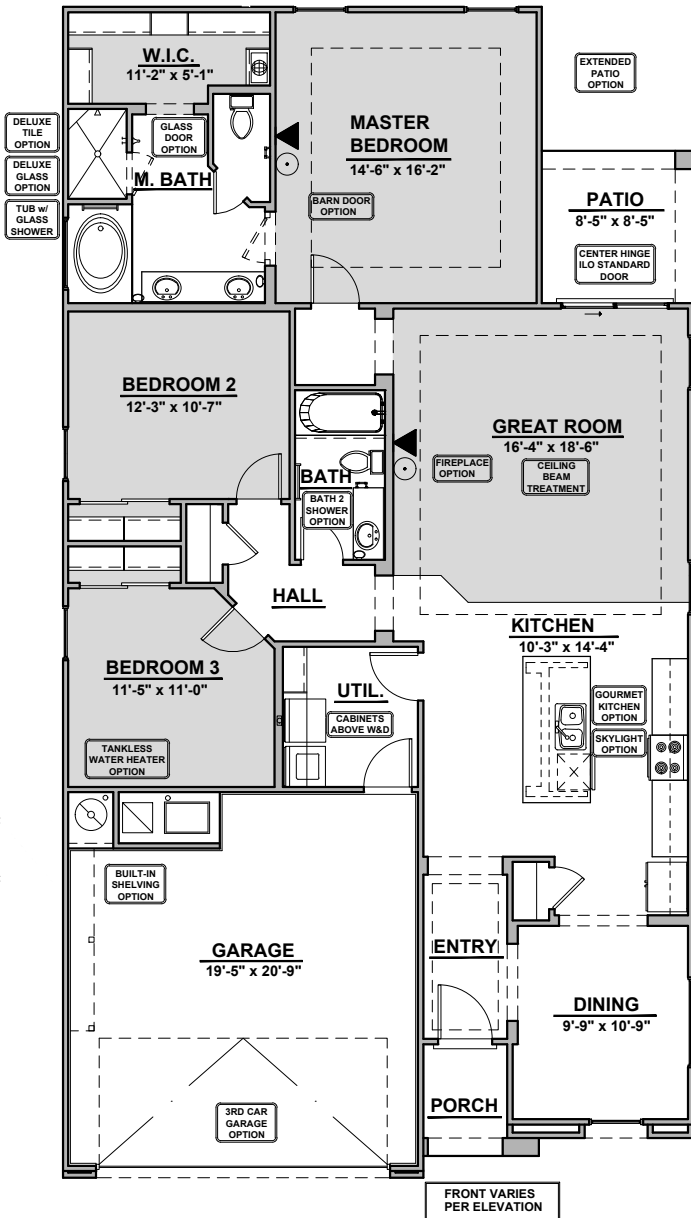

Willow

1,649 Square Feet

Community: Paseo Del Este

LOW VOLTAGE LEGEND	
LOGO	DESCRIPTION
	COAXIAL CABLE
	DATA
	ISP JUNCTION

Spanish Colonial (A)

Tuscan (B)

Garage Orientation: Left Right

Home is complete and accepted as built. _____

Home construction is in process, buyer accepts all option locations. _____

Willow Options

1,649 Square Feet

Community: Paseo Del Este

LOW VOLTAGE LEGEND	
LOGO	DESCRIPTION
	COAXIAL CABLE
	DATA
	ISP JUNCTION

1,649 Square Feet

Community: Paseo Del Este

LOW VOLTAGE LEGEND	
LOGO	DESCRIPTION
	COAXIAL CABLE
	DATA
	ISP JUNCTION

Bath 2 Shower

Extended Patio

Tankless Water Heater

Center Hinge ILO Standard Door

Tub w/ Glass Shower

Deluxe Glass Shower

Deluxe Tile Shower

Willow Options

1,649 Square Feet

Community: Paseo Del Este

LOW VOLTAGE LEGEND	
LOGO	DESCRIPTION
	COAXIAL CABLE
	DATA
	ISP JUNCTION

3rd Car Garage

3CG Spanish Colonial (A)