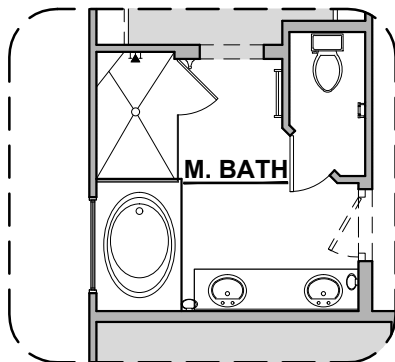

1,649 Square Feet

Community: Paseo Del Este

LOW VOLTAGE LEGEND	
LOGO	DESCRIPTION
	COAXIAL CABLE
	DATA
	ISP JUNCTION

Bath 2 Shower

Extended Patio

Tankless Water Heater

Center Hinge ILO Standard Door

Tub w/ Glass Shower

Deluxe Glass Shower

Deluxe Tile Shower

Willow Options

1,649 Square Feet

Community: Paseo Del Este

LOW VOLTAGE LEGEND	
LOGO	DESCRIPTION
	COAXIAL CABLE
	DATA
	ISP JUNCTION

3rd Car Garage

3CG Spanish Colonial (A)