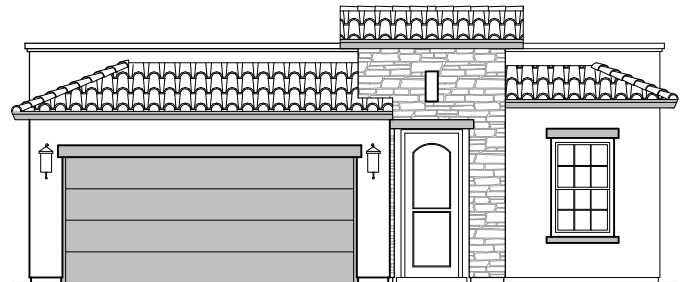

Willow

1,649 Square Feet

Community: Paseo Del Este

LOW VOLTAGE LEGEND	
LOGO	DESCRIPTION
	COAXIAL CABLE
	DATA
	ISP JUNCTION

Spanish Colonial (A)

Tuscan (B)

Garage Orientation: Left Right

Home is complete and accepted as built. _____

Home construction is in process, buyer accepts all option locations. _____

Willow Options

1,649 Square Feet

Community: Paseo Del Este

LOW VOLTAGE LEGEND	
LOGO	DESCRIPTION
	COAXIAL CABLE
	DATA
	ISP JUNCTION