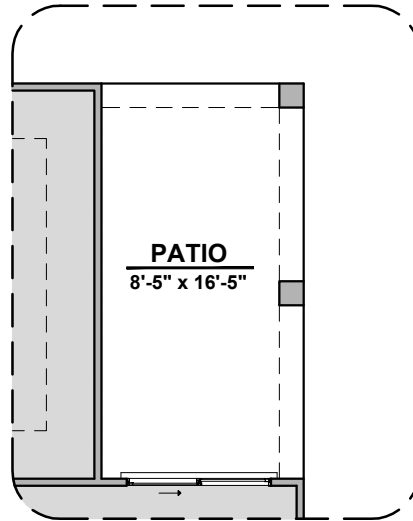

1,649 Square Feet

Community: Paseo Del Este

LOW VOLTAGE LEGEND	
LOGO	DESCRIPTION
	COAXIAL CABLE
	DATA
	ISP JUNCTION

Bath 2 Shower

Extended Patio

Tankless Water Heater

Center Hinge ILO Standard Door

Tub w/ Glass Shower