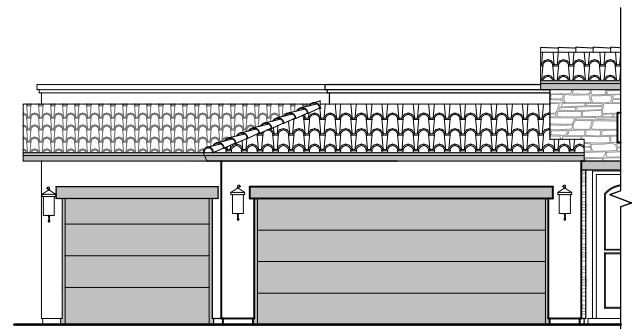

Deluxe Glass Shower

Deluxe Tile Shower

Willow Options

1,649 Square Feet

Community: Paseo Del Este

LOW VOLTAGE LEGEND	
LOGO	DESCRIPTION
	COAXIAL CABLE
	DATA
	ISP JUNCTION

3rd Car Garage

3CG Spanish Colonial (A)