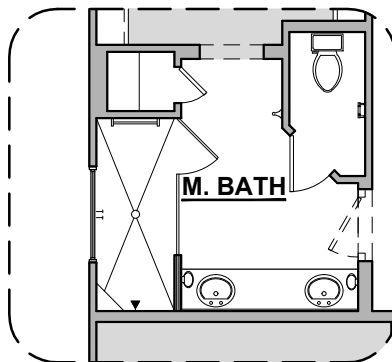

1,649 Square Feet

Community: Paseo Del Este

LOW VOLTAGE LEGEND	
LOGO	DESCRIPTION
	COAXIAL CABLE
	DATA
	ISP JUNCTION

Bath 2 Shower

Extended Patio

Tankless Water Heater

Center Hinge ILO Standard Door

Tub w/ Glass Shower

Deluxe Glass Shower

Deluxe Tile Shower

Willow Options

1,649 Square Feet

Community: Paseo Del Este

LOW VOLTAGE LEGEND	
LOGO	DESCRIPTION
	COAXIAL CABLE
	DATA
	ISP JUNCTION

3rd Car Garage

3CG Spanish Colonial (A)