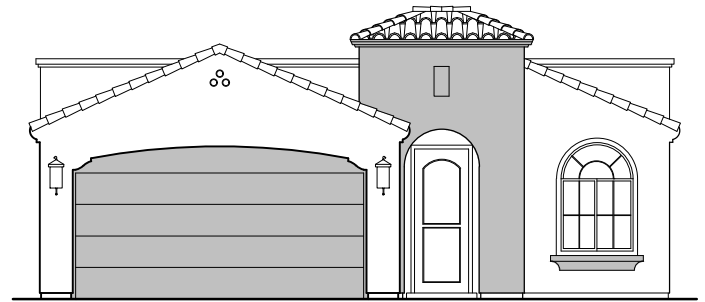

Willow

1,649 Square Feet

Community: Paseo Del Este

LOW VOLTAGE LEGEND	
LOGO	DESCRIPTION
	COAXIAL CABLE
	DATA
	ISP JUNCTION

Spanish Colonial (A)

Tuscan (B)

Garage Orientation: Left Right

Home is complete and accepted as built. _____

Home construction is in process, buyer accepts all option locations. _____

Willow Options

1,649 Square Feet

Community: Paseo Del Este

LOW VOLTAGE LEGEND	
LOGO	DESCRIPTION
	COAXIAL CABLE
	DATA
	ISP JUNCTION