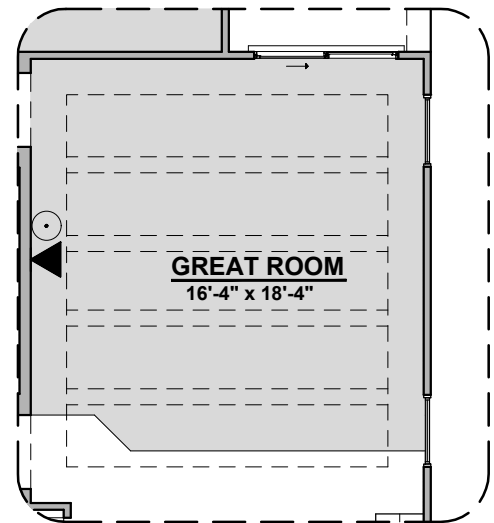

Ceiling Beam Treatment