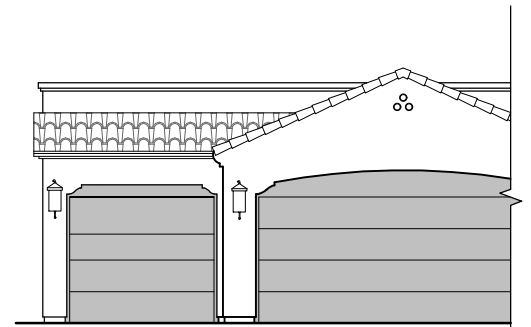

Deluxe Glass Shower

Deluxe Tile Shower

Willow Options

1,649 Square Feet

Community: Paseo Del Este

LOW VOLTAGE LEGEND	
LOGO	DESCRIPTION
	COAXIAL CABLE
	DATA
	ISP JUNCTION

3rd Car Garage

3CG Spanish Colonial (A)