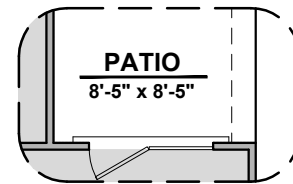

1,649 Square Feet

Community: Paseo Del Este

LOW VOLTAGE LEGEND	
LOGO	DESCRIPTION
	COAXIAL CABLE
	DATA
	ISP JUNCTION

Bath 2 Shower

Extended Patio

Tankless Water Heater

Center Hinge ILO Standard Door

Tub w/ Glass Shower

Deluxe Glass Shower

Deluxe Tile Shower

Willow Options

1,649 Square Feet

Community: Paseo Del Este

LOW VOLTAGE LEGEND	
LOGO	DESCRIPTION
	COAXIAL CABLE
	DATA
	ISP JUNCTION

3rd Car Garage

3CG Spanish Colonial (A)