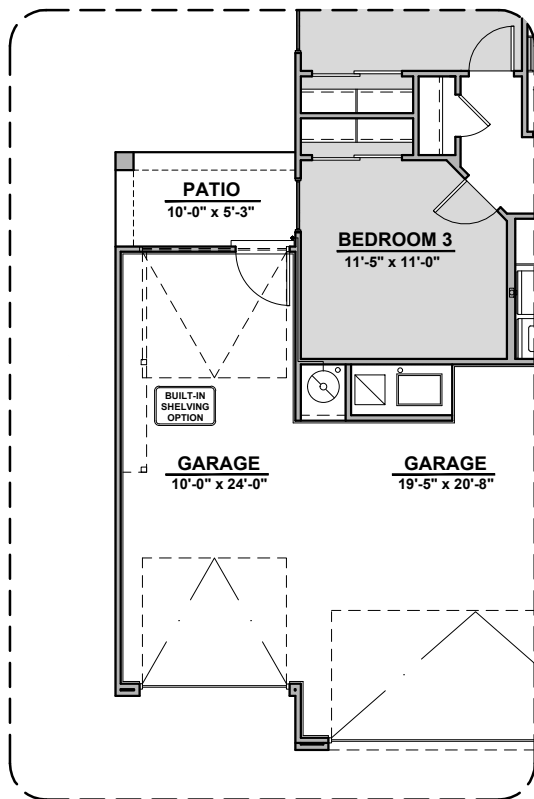

1,649 Square Feet

Community: Paseo Del Este

LOW VOLTAGE LEGEND	
LOGO	DESCRIPTION
	COAXIAL CABLE
	DATA
	ISP JUNCTION

Bath 2 Shower

Extended Patio

Tankless Water Heater

Center Hinge ILO Standard Door

Tub w/ Glass Shower

Deluxe Glass Shower

Deluxe Tile Shower

Willow Options

1,649 Square Feet

Community: Paseo Del Este

LOW VOLTAGE LEGEND	
LOGO	DESCRIPTION
	COAXIAL CABLE
	DATA
	ISP JUNCTION

3rd Car Garage

3CG Spanish Colonial (A)