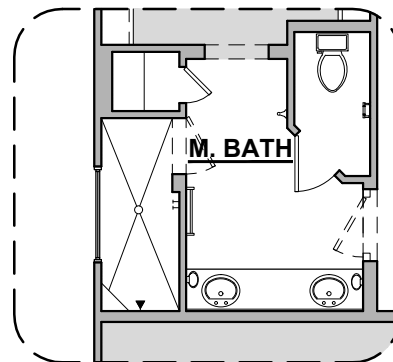

1,649 Square Feet

Community: Paseo Del Este

LOW VOLTAGE LEGEND	
LOGO	DESCRIPTION
	COAXIAL CABLE
	DATA
	ISP JUNCTION

Bath 2 Shower

Extended Patio

Tankless Water Heater

Center Hinge ILO Standard Door

Tub w/ Glass Shower

Deluxe Glass Shower

Deluxe Tile Shower

Willow Options

1,649 Square Feet

Community: Paseo Del Este

LOW VOLTAGE LEGEND	
LOGO	DESCRIPTION
	COAXIAL CABLE
	DATA
	ISP JUNCTION

3rd Car Garage

3CG Spanish Colonial (A)