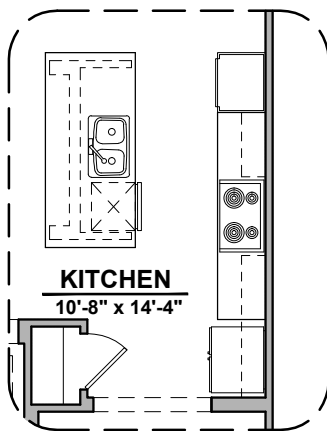

Gourmet Kitchen