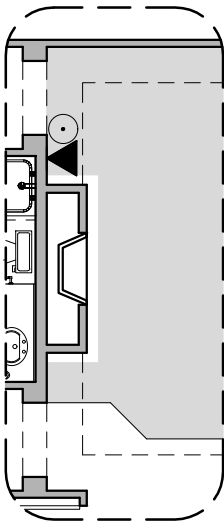

Willow

1,649 Square Feet

Community: Paseo Del Este

LOW VOLTAGE LEGEND	
LOGO	DESCRIPTION
	COAXIAL CABLE
	DATA
	ISP JUNCTION

Spanish Colonial (A)

Tuscan (B)

Garage Orientation: Left Right

Home is complete and accepted as built. _____

Home construction is in process, buyer accepts all option locations. _____

Willow Options

1,649 Square Feet

Community: Paseo Del Este

LOW VOLTAGE LEGEND	
LOGO	DESCRIPTION
	COAXIAL CABLE
	DATA
	ISP JUNCTION

1,649 Square Feet

Community: Paseo Del Este

LOW VOLTAGE LEGEND	
LOGO	DESCRIPTION
	COAXIAL CABLE
	DATA
	ISP JUNCTION

Bath 2 Shower

Extended Patio

Tankless Water Heater

Center Hinge ILO Standard Door

Tub w/ Glass Shower