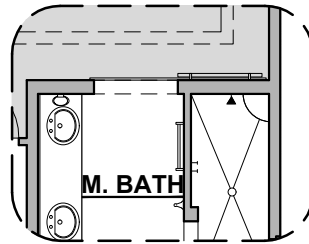

1920 Plan Options

Community: Los Diamantes

LOW VOLTAGE LEGEND	
LOGO	DESCRIPTION
	CABLE TV
	CAT 5 DATA

Barn Door Option