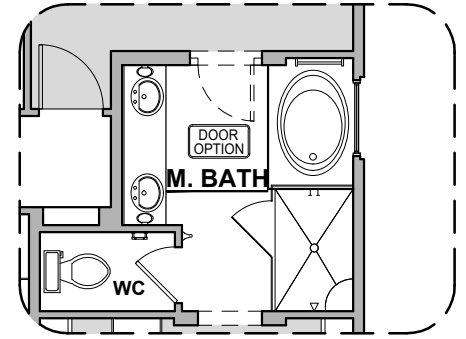

Tub w/Glass Shower Option

LOW VOLTAGE LEGEND	
LOGO	DESCRIPTION
	CABLE TV
	CAT 5 DATA

Fireplace Option

Traditional Fireplace

Contemporary Fireplace

Bedroom ILO Flex

Powder Room Option

Gourmet Kitchen Option