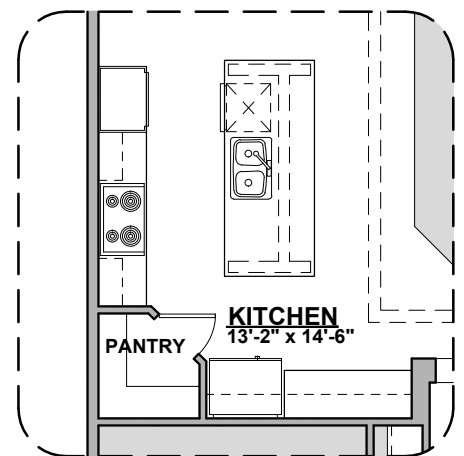

Tub w/Glass Shower Option

LOW VOLTAGE LEGEND	
LOGO	DESCRIPTION
	CABLE TV
	CAT 5 DATA

Fireplace Option

Traditional Fireplace

Contemporary Fireplace

Bedroom ILO Flex

Powder Room Option

Gourmet Kitchen Option