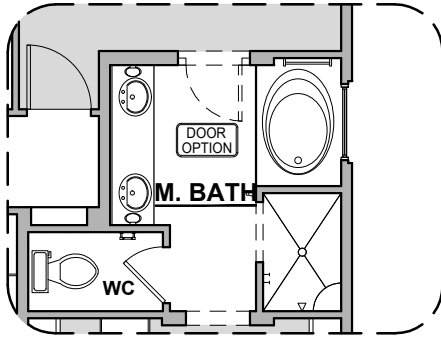

1920 Plan Options

Community: Los Diamantes

Tub w/Tile Shower Option