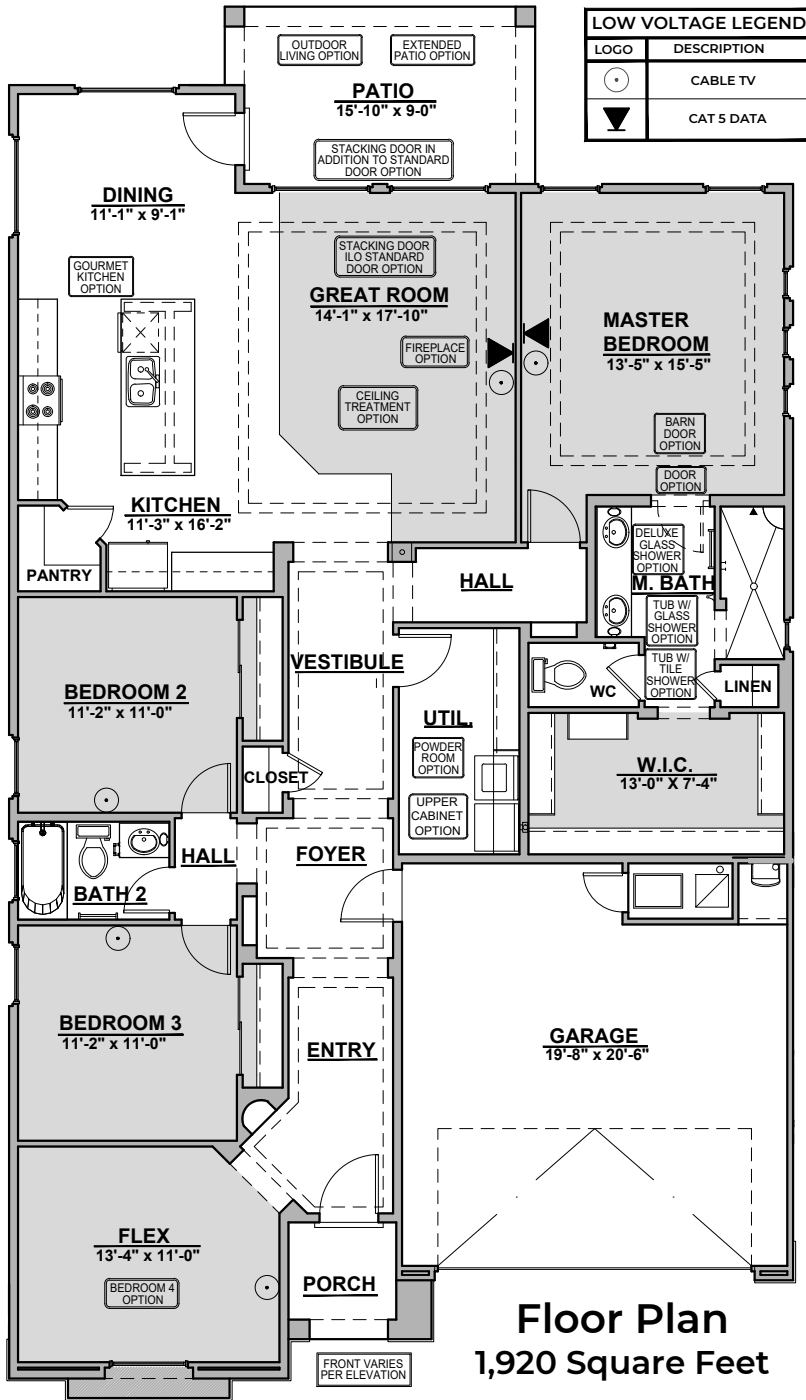

1920 Plan

Community: Los Diamantes

Tuscan (T)

Spanish Colonial (S)

Contemporary (C)

Mediterranean (M)

Andalusian (A)

Garage Orientation: Left Right

Home is complete and accepted as built. _____

Home construction is in process, buyer accepts all option locations. _____

1920 Plan Options

Community: Los Diamantes

Tub w/Tile Shower Option

Deluxe Glass Shower Option

Tub w/Glass Shower Option

LOW VOLTAGE LEGEND	
LOGO	DESCRIPTION
	CABLE TV
	CAT 5 DATA

Fireplace Option

Traditional Fireplace

Contemporary Fireplace

Bedroom ILO Flex

Powder Room Option

Gourmet Kitchen Option