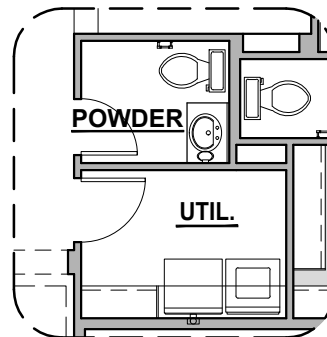

Tub w/Glass Shower Option

LOW VOLTAGE LEGEND	
LOGO	DESCRIPTION
	CABLE TV
	CAT 5 DATA

Fireplace Option

Traditional Fireplace

Contemporary Fireplace

Bedroom ILO Flex

Powder Room Option

Gourmet Kitchen Option