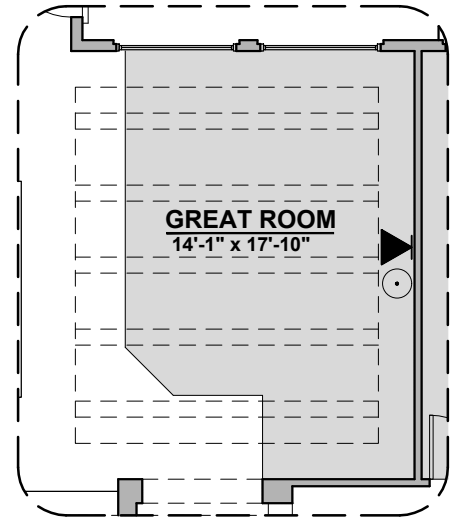

Ceiling Treatment Option