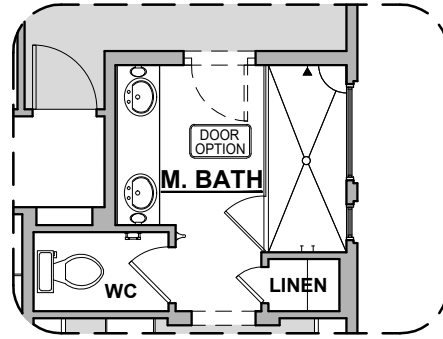

Deluxe Glass Shower Option