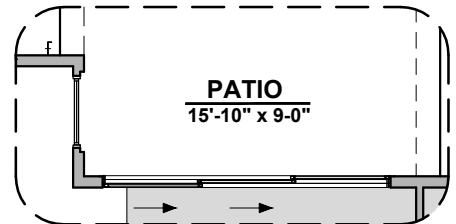

1920 Plan Options

Community: Los Diamantes

LOW VOLTAGE LEGEND	
LOGO	DESCRIPTION
	CABLE TV
	CAT 5 DATA

Barn Door Option

Ceiling Treatment Option

Extended Patio Option

Stacking Door ILO Standard Door

Outdoor Living Option