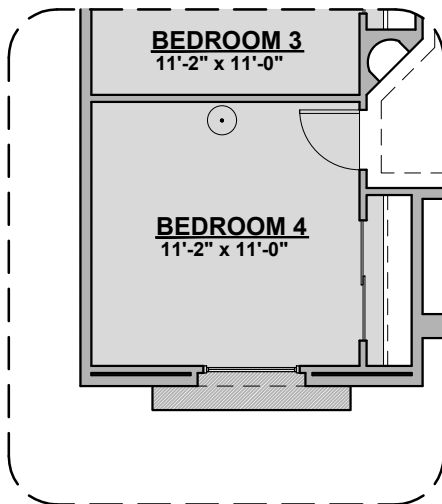

Tub w/Glass Shower Option

LOW VOLTAGE LEGEND	
LOGO	DESCRIPTION
	CABLE TV
	CAT 5 DATA

Fireplace Option

Traditional Fireplace

Contemporary Fireplace

Bedroom ILO Flex

Powder Room Option

Gourmet Kitchen Option