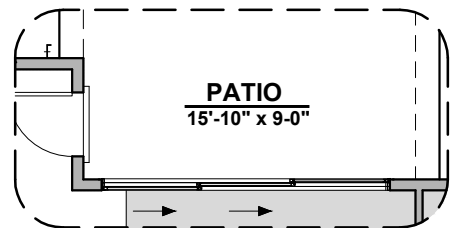

1920 Plan Options

Community: Los Diamantes

LOW VOLTAGE LEGEND	
LOGO	DESCRIPTION
	CABLE TV
	CAT 5 DATA

Barn Door Option

Ceiling Treatment Option

Extended Patio Option

Stacking Door ILO Standard Door

Outdoor Living Option