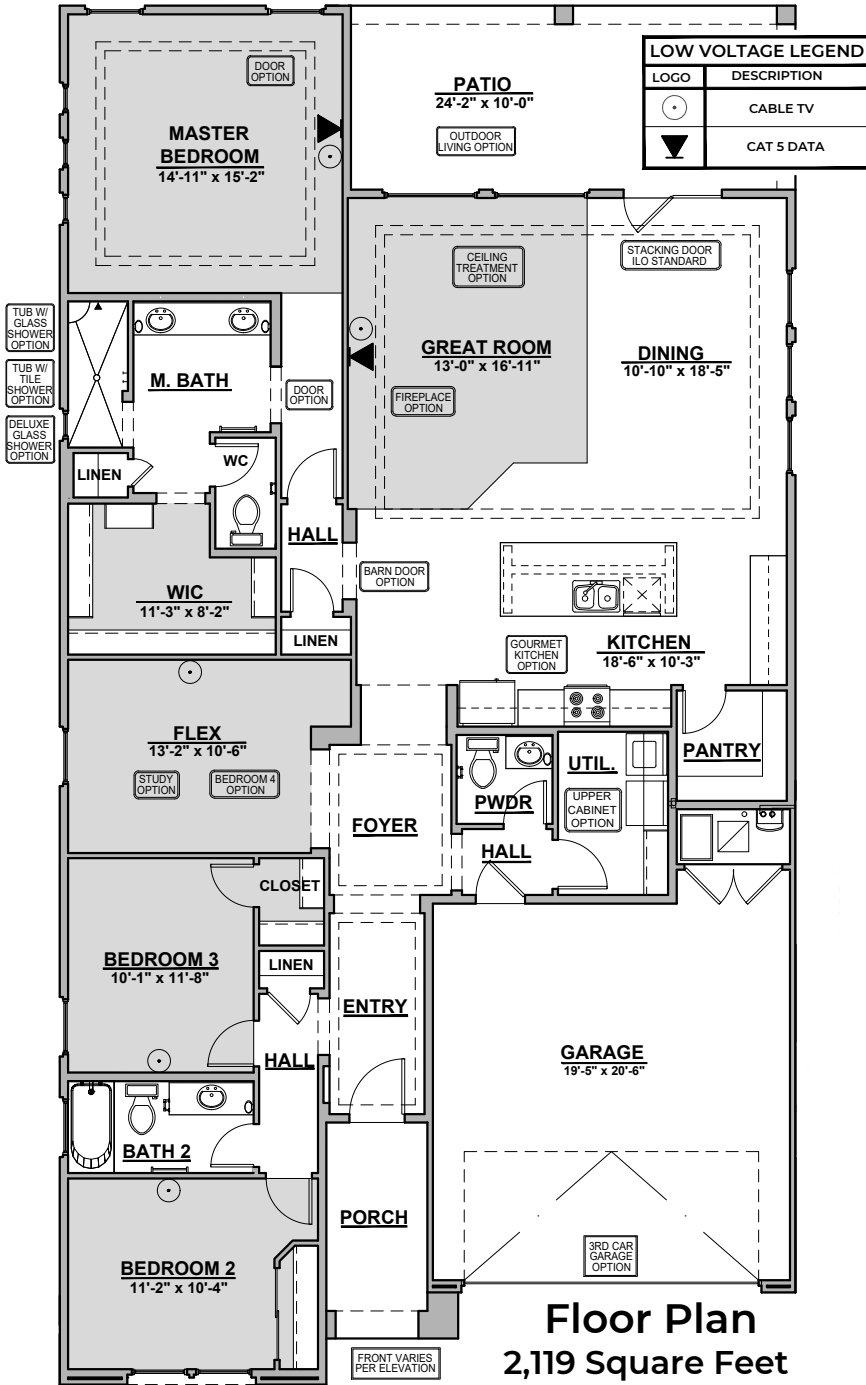

# 2119 Plan

Community: Los Diamantes

**Tuscan (T)**

**Spanish Colonial (S)**

**Contemporary (C)**

**Mediterranean (M)**

**Andalusian (A)**

Garage Orientation: Left    Right

# 2119 Plan Options

## Community: Los Diamantes

LOW VOLTAGE LEGEND	
LOGO	DESCRIPTION
	CABLE TV
	CAT 5 DATA

**Tub w/Glass  
Shower Option**

**Tub w/Tile  
Shower Option**

**Deluxe Glass  
Shower Option**

**Outdoor Living Option**