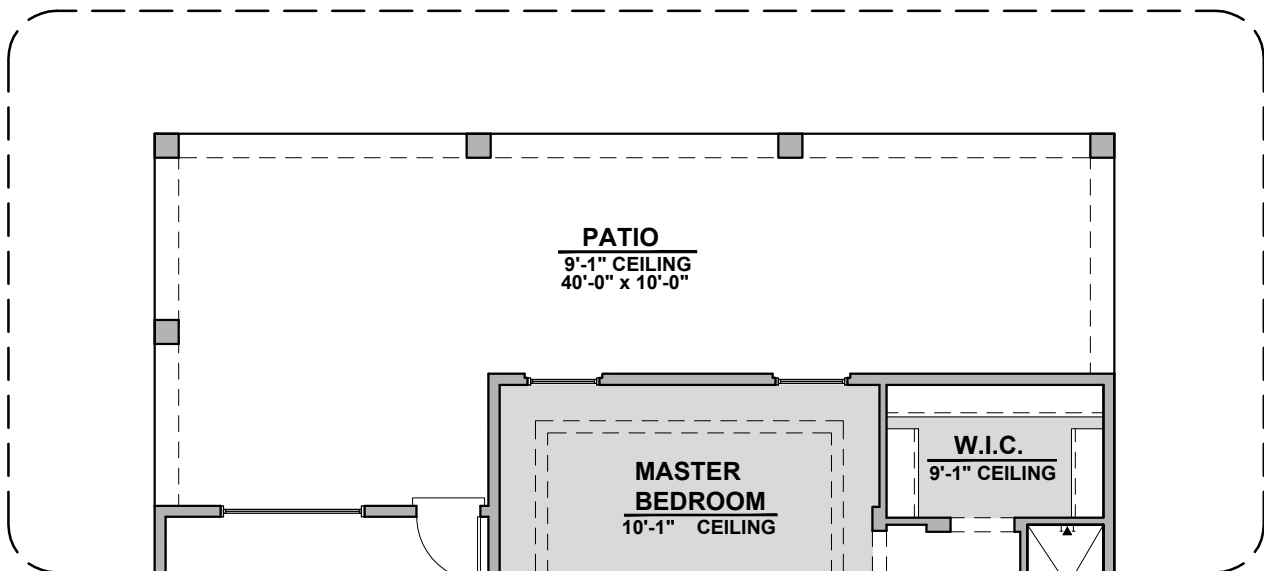

2127 Plan

Community: Los Diamantes

LOGO	DESCRIPTION
	CABLE TV
	CAT 5 DATA

Tuscan (T)

Mediterranean (M)

Floor Plan
2,127 Square Feet

Garage Orientation: Left Right

Home is complete and accepted as built. _____

Stacking ILO Standard Door

Extended Patio Option

2127 Plan Options

Community: Los Diamantes

LOW VOLTAGE LEGEND	
LOGO	DESCRIPTION
	CABLE TV
	CAT 5 DATA

Fireplace Option

Contemporary Option

Traditional Option