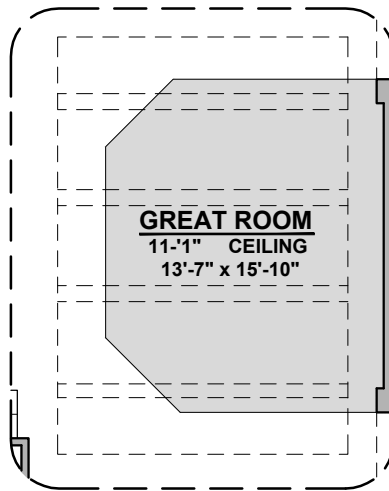

Ceiling Treatment Option

LOW VOLTAGE LEGEND	
LOGO	DESCRIPTION
	CABLE TV
	CAT 5 DATA