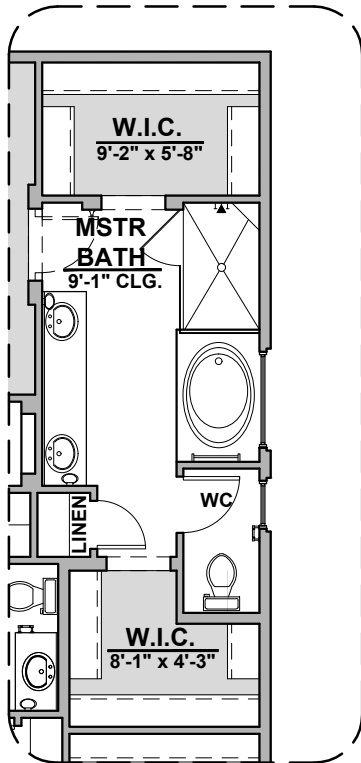

2127 Plan

Community: Los Diamantes

LOGO	DESCRIPTION
	CABLE TV
	CAT 5 DATA

Tuscan (T)

Mediterranean (M)

Floor Plan
2,127 Square Feet

Garage Orientation: Left Right

Home is complete and accepted as built. _____

Stacking ILO Standard Door

Extended Patio Option

2127 Plan Options

Community: Los Diamantes

LOW VOLTAGE LEGEND	
LOGO	DESCRIPTION
	CABLE TV
	CAT 5 DATA

Fireplace Option

Contemporary Option

Traditional Option

Barn Door Option

Bathroom 3 Option

Tub w/Glass Shower Option

Deluxe Glass Shower Option

Tub w/Tile Shower Option