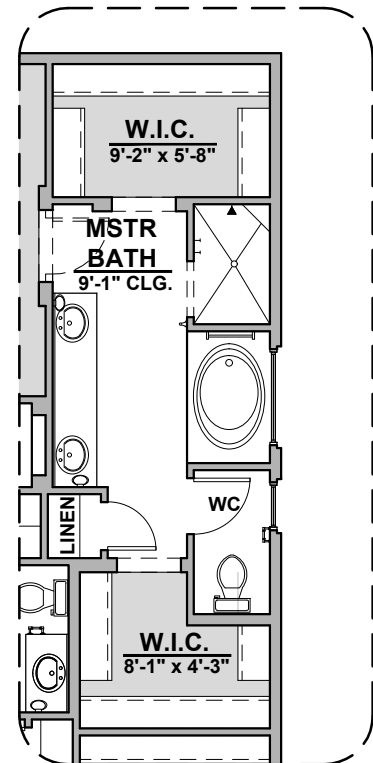

2127 Plan

Community: Los Diamantes

LOGO	DESCRIPTION
	CABLE TV
	CAT 5 DATA

Tuscan (T)

Mediterranean (M)

Floor Plan
2,127 Square Feet

Garage Orientation: Left Right

Home is complete and accepted as built. _____

Barn Door Option

Bathroom 3 Option

Tub w/Glass Shower Option

Deluxe Glass Shower Option

Tub w/Tile Shower Option