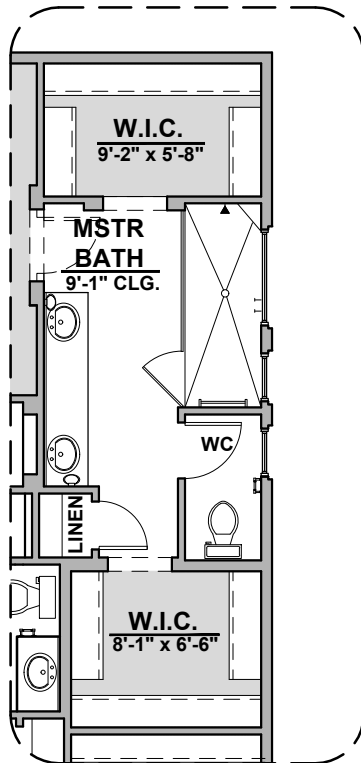

Deluxe Glass Shower Option