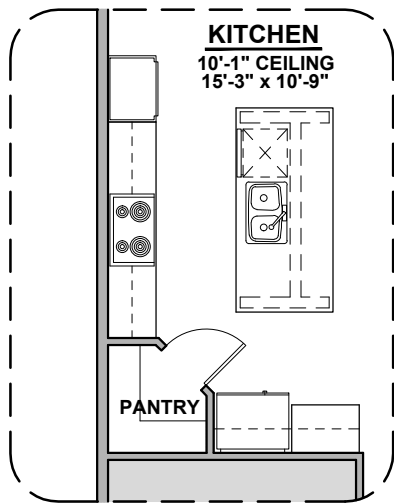

2127 Plan Options

Community: Los Diamantes

Gourmet Kitchen Option