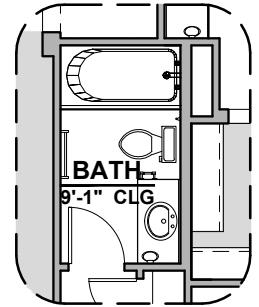

Stacking ILO Standard Door

Extended Patio Option

2127 Plan Options

Community: Los Diamantes

LOW VOLTAGE LEGEND	
LOGO	DESCRIPTION
	CABLE TV
	CAT 5 DATA

Fireplace Option

Contemporary Option

Traditional Option

Barn Door Option

Bathroom 3 Option

Tub w/Glass Shower Option

Deluxe Glass Shower Option

Tub w/Tile Shower Option