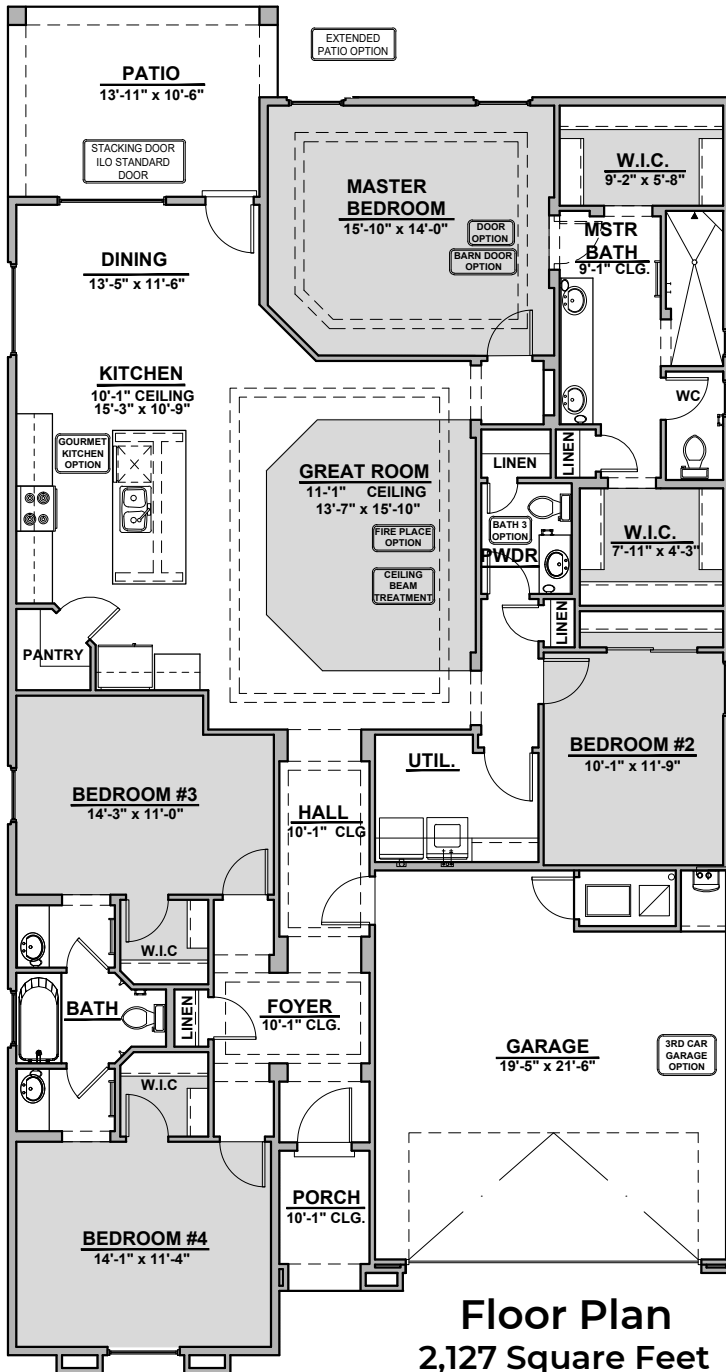

2127 Plan

Community: Los Diamantes

LOGO	DESCRIPTION
	CABLE TV
	CAT 5 DATA

Tuscan (T)

Mediterranean (M)

Floor Plan
2,127 Square Feet

Garage Orientation: Left Right

Home is complete and accepted as built. _____

Home construction is in process, buyer accepts all option locations. _____

2127 Plan Options

Community: Los Diamantes

Gourmet Kitchen Option

Ceiling Treatment Option

LOW VOLTAGE LEGEND	
LOGO	DESCRIPTION
	CABLE TV
	CAT 5 DATA

Stacking ILO Standard Door

Extended Patio Option

2127 Plan Options

Community: Los Diamantes

LOW VOLTAGE LEGEND	
LOGO	DESCRIPTION
	CABLE TV
	CAT 5 DATA

Fireplace Option

Contemporary Option

Traditional Option

Barn Door Option

Bathroom 3 Option

Tub w/Glass Shower Option

Deluxe Glass Shower Option

Tub w/Tile Shower Option