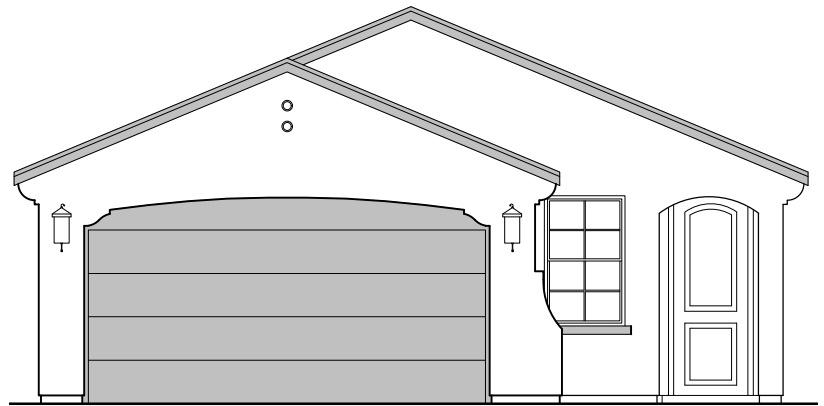

Jemez

1,284 Square Feet

Community: Carriage Cove

LOGO	DESCRIPTION
	CABLE TV
	CAT 5 DATA

Tuscan (B)

Mediterranean (E)

Extended Patio

Garage Orientation: Left Right

Home is complete and accepted as built. _____

Home construction is in process, buyer accepts all option locations. _____