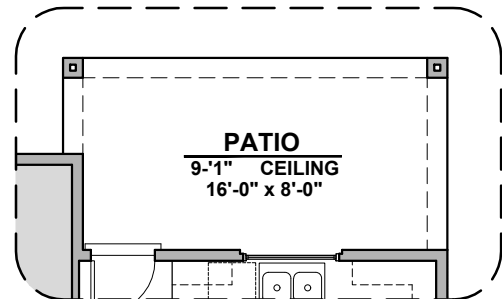

Jemez

1,284 Square Feet

Community: Carriage Cove

LOGO	DESCRIPTION
	CABLE TV
	CAT 5 DATA

Tuscan (B)

Mediterranean (E)

Extended Patio

Garage Orientation: Left Right