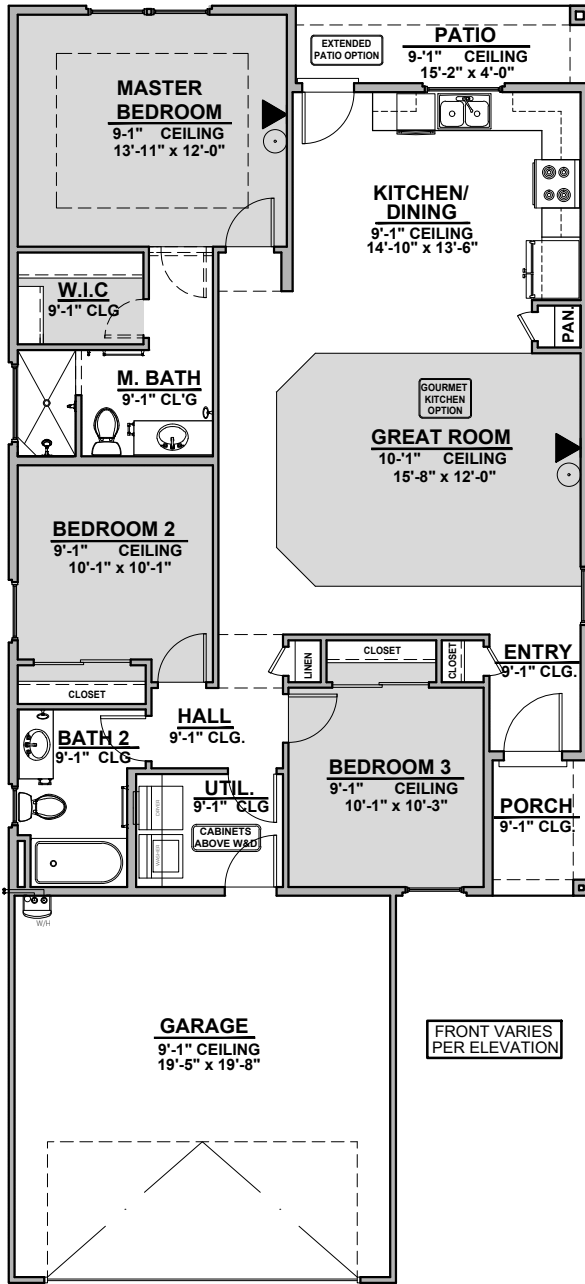

Jemez

1,284 Square Feet

Community: Carriage Cove

LOGO	DESCRIPTION
	CABLE TV
	CAT 5 DATA

Tuscan (B)

Mediterranean (E)

Extended Patio

Garage Orientation: Left Right