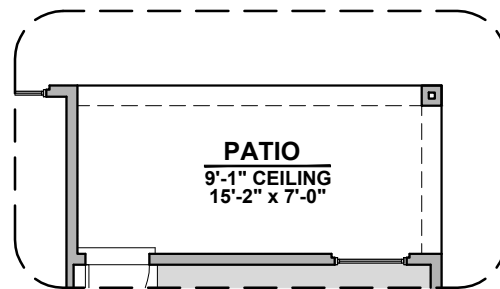

# Chama

1,358 Square Feet

Community: Carriage Cove

LOGO	DESCRIPTION
	CABLE TV
	CAT 5 DATA

**Tuscan (B)**

**Mediterranean (E)**

Garage Orientation:  Left  Right

Home is complete and accepted as built. \_\_\_\_\_

# Chama Options

1,358 Square Feet

Community: Carriage Cove

**Sliding Glass ILO  
Standard Door**

**Center Hinge ILO  
Standard Door**

**Extended Patio**