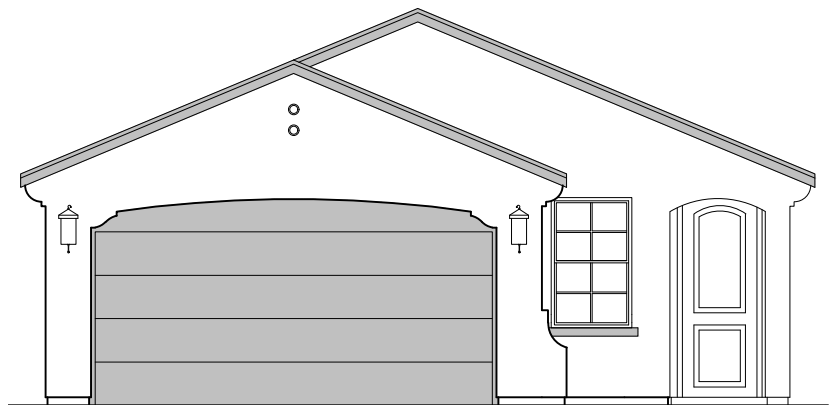

# Chama

1,358 Square Feet

Community: Carriage Cove

LOGO	DESCRIPTION
	CABLE TV
	CAT 5 DATA

**Tuscan (B)**

**Mediterranean (E)**

Garage Orientation:  Left  Right

Home is complete and accepted as built. \_\_\_\_\_

Home construction is in process, buyer accepts all option locations. \_\_\_\_\_

# Chama Options

1,358 Square Feet

Community: Carriage Cove

**Sliding Glass ILO  
Standard Door**

**Center Hinge ILO  
Standard Door**

**Extended Patio**