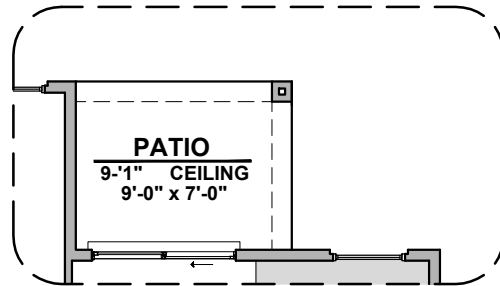

# Chama

1,358 Square Feet

Community: Carriage Cove

LOGO	DESCRIPTION
	CABLE TV
	CAT 5 DATA

**Tuscan (B)**

**Mediterranean (E)**

Garage Orientation:  Left  Right

Home is complete and accepted as built. \_\_\_\_\_

# Chama Options

1,358 Square Feet

Community: Carriage Cove

**Sliding Glass ILO  
Standard Door**

**Center Hinge ILO  
Standard Door**

**Extended Patio**