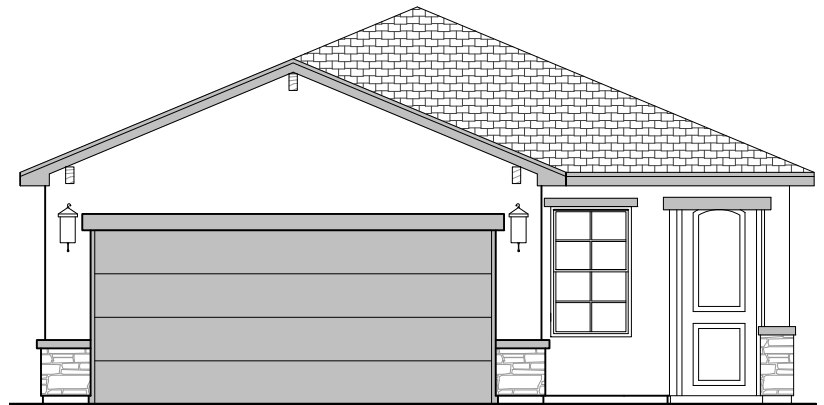

# Chama

1,358 Square Feet

Community: Carriage Cove

LOGO	DESCRIPTION
	CABLE TV
	CAT 5 DATA

**Tuscan (B)**

**Mediterranean (E)**

Garage Orientation:  Left  Right

Home is complete and accepted as built. \_\_\_\_\_

Home construction is in process, buyer accepts all option locations. \_\_\_\_\_

# Chama Options

1,358 Square Feet

Community: Carriage Cove

**Sliding Glass ILO  
Standard Door**

**Center Hinge ILO  
Standard Door**

**Extended Patio**