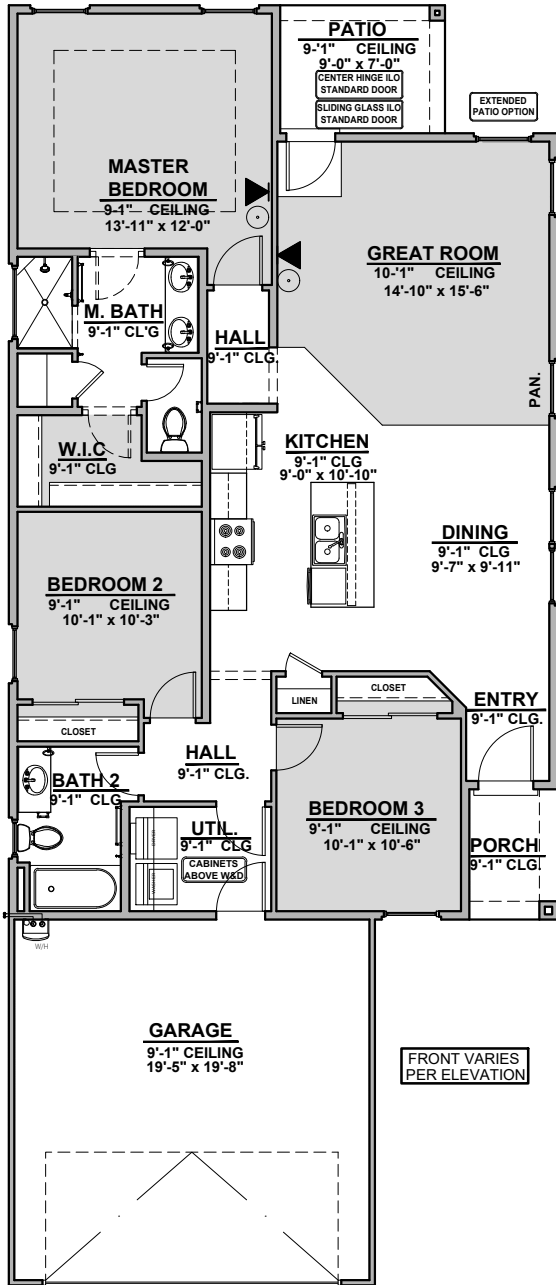

# Chama

1,358 Square Feet

Community: Carriage Cove

LOGO	DESCRIPTION
	CABLE TV
	CAT 5 DATA

**Tuscan (B)**

**Mediterranean (E)**

Garage Orientation:  Left  Right

Home is complete and accepted as built. \_\_\_\_\_

# Chama Options

1,358 Square Feet

Community: Carriage Cove

**Sliding Glass ILO  
Standard Door**

**Center Hinge ILO  
Standard Door**

**Extended Patio**