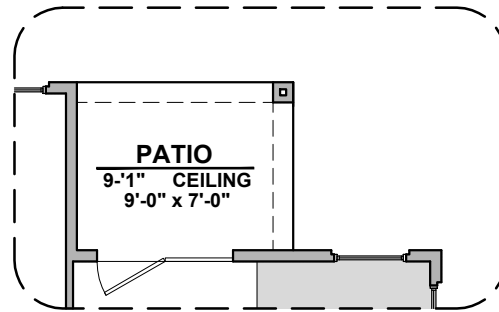

# Chama Options

1,358 Square Feet

Community: Carriage Cove

**Sliding Glass ILO  
Standard Door**

**Center Hinge ILO  
Standard Door**

**Extended Patio**