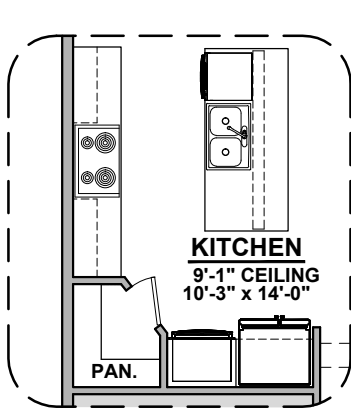

# Shiprock Options

1,416 Square Feet

Community: Carriage Cove

LOW VOLTAGE LEGEND	
LOGO	DESCRIPTION
	CABLE TV
	CAT 5 DATA

**Gourmet Kitchen**

**Fireplace**

**Traditional  
Fireplace**

**Contemporary  
Fireplace**