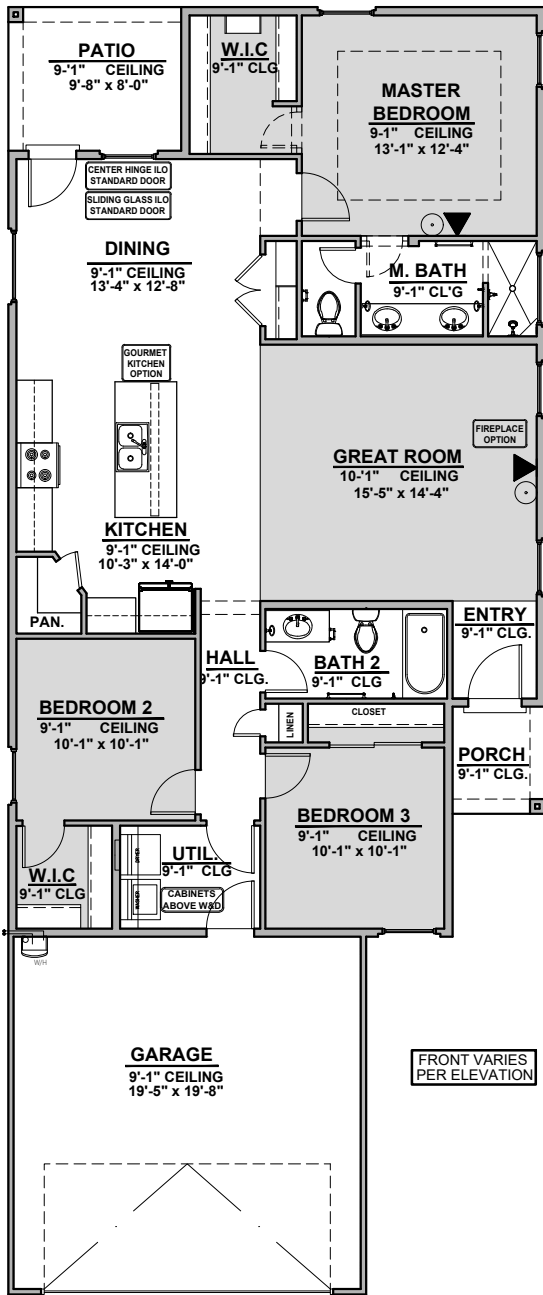

# Shiprock

1,416 Square Feet

Community: Carriage Cove

LOGO	DESCRIPTION
	CABLE TV
	CAT 5 DATA

**Tuscan (B)**

**Mediterranean (E)**

Garage Orientation:  Left  Right

Home is complete and accepted as built. \_\_\_\_\_

# Shiprock Options

1,416 Square Feet

Community: Carriage Cove

LOW VOLTAGE LEGEND	
LOGO	DESCRIPTION
	CABLE TV
	CAT 5 DATA

**Gourmet Kitchen**

**Fireplace**

**Traditional  
Fireplace**

**Contemporary  
Fireplace**