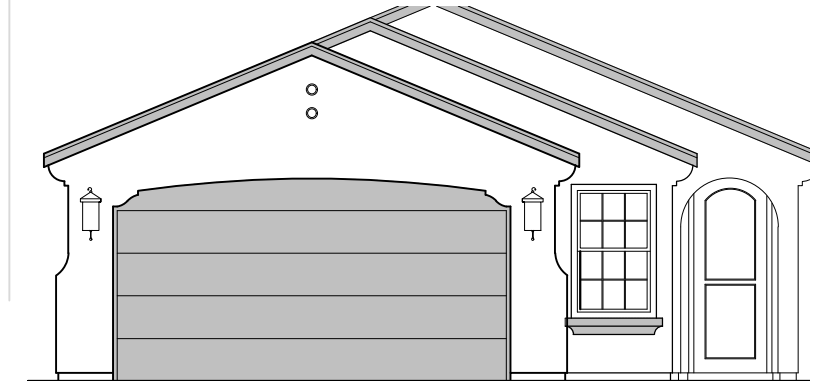

# Shiprock

1,416 Square Feet

Community: Carriage Cove

LOGO	DESCRIPTION
	CABLE TV
	CAT 5 DATA

**Tuscan (B)**

**Mediterranean (E)**

Garage Orientation:  Left  Right

Home is complete and accepted as built. \_\_\_\_\_

Home construction is in process, buyer accepts all option locations. \_\_\_\_\_