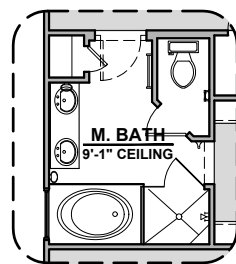

# Meadow Options

1,366 Square Feet  
Community: Painted Desert

LOW VOLTAGE LEGEND	
LOGO	DESCRIPTION
	COAXIAL CABLE
	DATA
	ISP JUNCTION

Deluxe Tile Shower

Deluxe Glass Shower

Tub w/ Glass Shower

Traditional Fireplace