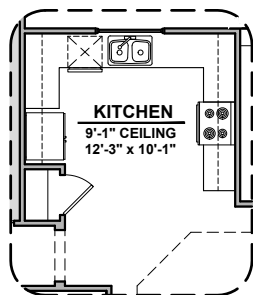

# Meadow Options

1,366 Square Feet  
Community: Painted Desert

LOW VOLTAGE LEGEND	
LOGO	DESCRIPTION
	COAXIAL CABLE
	DATA
	ISP JUNCTION

Deluxe Tile Shower

Deluxe Glass Shower

Tub w/ Glass Shower

Traditional Fireplace

Ceiling Beam Treatment

Tankless Water Heater

Center Hinge ILO Sliding Glass Door

Bath 2 Shower

Barn Door

Contemporary Fireplace

Gourmet Kitchen

Skylight