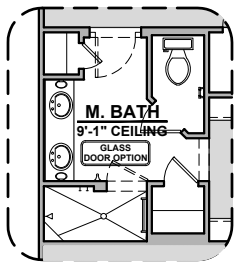

# Meadow

1,366 Square Feet

Community: Painted Desert 4

LOW VOLTAGE LEGEND	
LOGO	DESCRIPTION
	COAXIAL CABLE
	DATA
	ISP JUNCTION

Spanish Colonial (A)

Tuscan (B)

Garage Orientation: Left      Right

Home is complete and accepted as built. \_\_\_\_\_

# Meadow Options

1,366 Square Feet  
Community: Painted Desert

LOW VOLTAGE LEGEND	
LOGO	DESCRIPTION
	COAXIAL CABLE
	DATA
	ISP JUNCTION

Deluxe Tile Shower

Deluxe Glass Shower

Tub w/ Glass Shower

Traditional Fireplace