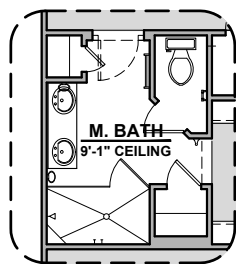

# Meadow Options

1,366 Square Feet  
Community: Painted Desert

LOW VOLTAGE LEGEND	
LOGO	DESCRIPTION
	COAXIAL CABLE
	DATA
	ISP JUNCTION

Deluxe Tile Shower

Deluxe Glass Shower

Tub w/ Glass Shower

Traditional Fireplace