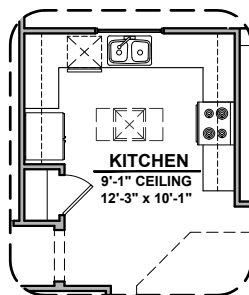

# Meadow Options

1,366 Square Feet  
Community: Painted Desert

LOW VOLTAGE LEGEND	
LOGO	DESCRIPTION
	COAXIAL CABLE
	DATA
	ISP JUNCTION

Deluxe Tile Shower

Deluxe Glass Shower

Tub w/ Glass Shower

Traditional Fireplace

Ceiling Beam Treatment

Tankless Water Heater

Center Hinge ILO Sliding Glass Door

Bath 2 Shower

Barn Door

Contemporary Fireplace

Gourmet Kitchen

Skylight