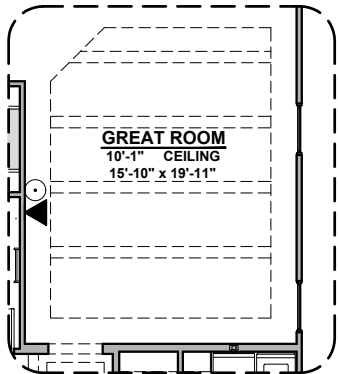

# Meadow Options

1,366 Square Feet  
Community: Painted Desert

LOW VOLTAGE LEGEND	
LOGO	DESCRIPTION
	COAXIAL CABLE
	DATA
	ISP JUNCTION

Deluxe Tile Shower

Deluxe Glass Shower

Tub w/ Glass Shower

Traditional Fireplace