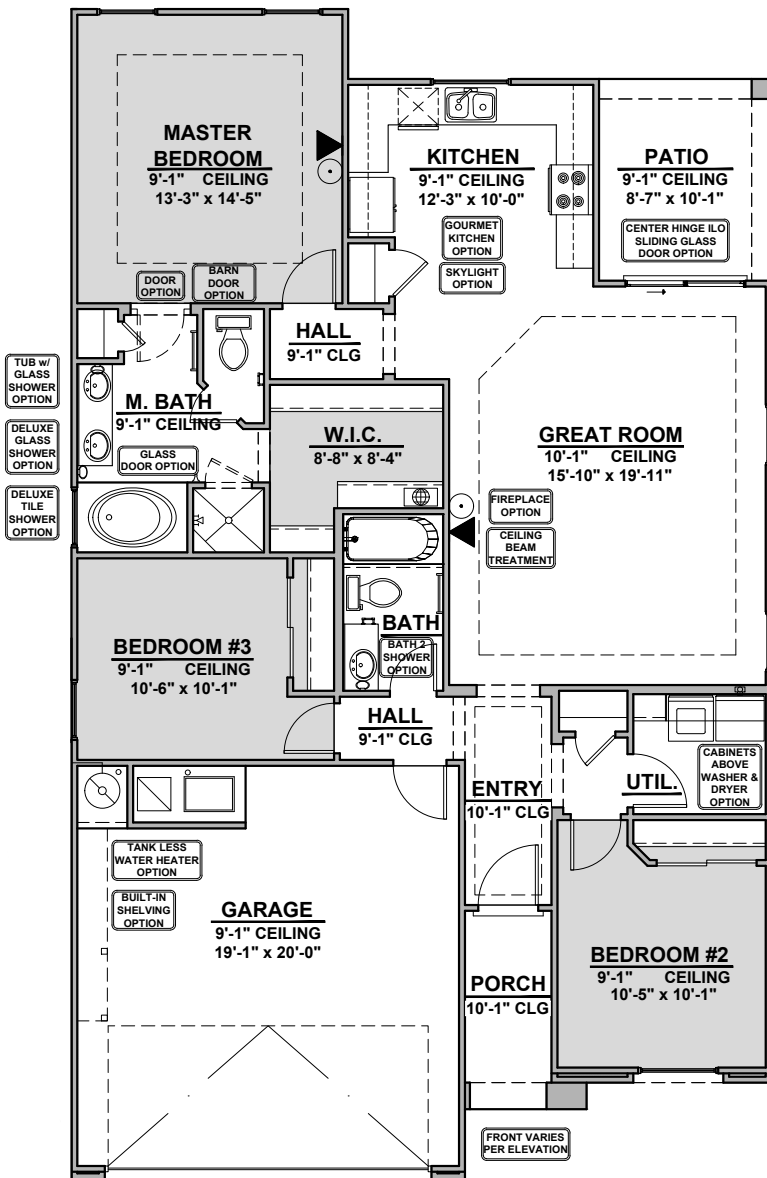

# Meadow

1,366 Square Feet

Community: Painted Desert 4

LOW VOLTAGE LEGEND	
LOGO	DESCRIPTION
	COAXIAL CABLE
	DATA
	ISP JUNCTION

Spanish Colonial (A)

Tuscan (B)

Garage Orientation: Left      Right

Home is complete and accepted as built. \_\_\_\_\_

Home construction is in process, buyer accepts all option locations. \_\_\_\_\_

# Meadow Options

1,366 Square Feet  
Community: Painted Desert

LOW VOLTAGE LEGEND	
LOGO	DESCRIPTION
	COAXIAL CABLE
	DATA
	ISP JUNCTION

Deluxe Tile Shower

Deluxe Glass Shower

Tub w/ Glass Shower

Traditional Fireplace