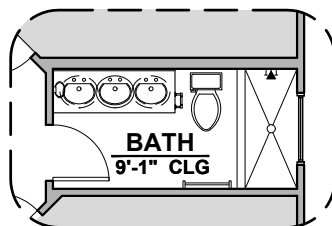

Pershing Options

1,957 Square Feet

Community: Painted Desert 4

LOGO	DESCRIPTION
	COAXIAL CABLE
	DATA
	ISP JUNCTION

**Traditional
Fireplace**

**Contemporary
Fireplace**

Study

Fireplace

**Ceiling Beam
Treatment**

Bedroom 4

Bath 2 Shower

Barn Door

Tankless W/H