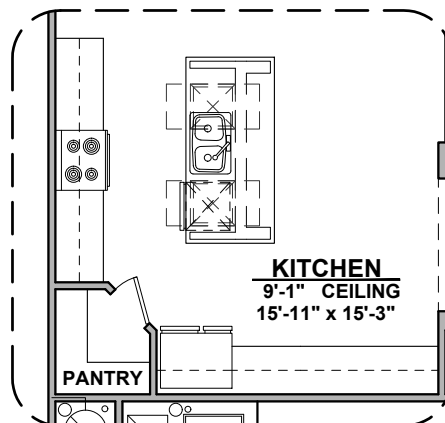

Extended Patio Option

**Center Hinge ILO
Standard Door**

**Stacking Door ILO
Standard Door**

Deluxe Glass Shower

Deluxe Tile Shower

Tub w/ Glass Shower

Gourmet Kitchen

Skylights

Pershing Options

1,957 Square Feet

Community: Painted Desert 4

LOGO	DESCRIPTION
	COAXIAL CABLE
	DATA
	ISP JUNCTION

**Traditional
Fireplace**

**Contemporary
Fireplace**

Study

Fireplace