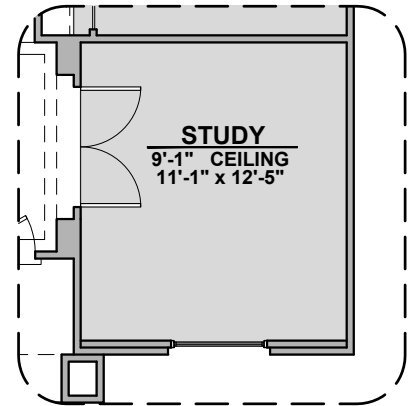

Pershing Options

1,957 Square Feet

Community: Painted Desert 4

LOGO	DESCRIPTION
	COAXIAL CABLE
	DATA
	ISP JUNCTION

**Traditional
Fireplace**

**Contemporary
Fireplace**

Study

Fireplace

**Ceiling Beam
Treatment**

Bedroom 4

Bath 2 Shower

Barn Door

Tankless W/H