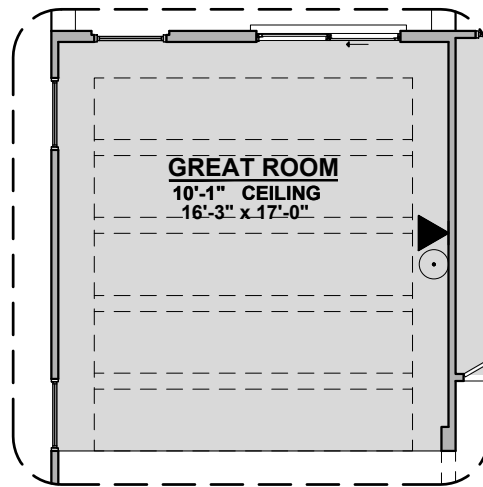

Pershing Options

1,957 Square Feet

Community: Painted Desert 4

LOGO	DESCRIPTION
	COAXIAL CABLE
	DATA
	ISP JUNCTION

**Traditional
Fireplace**

**Contemporary
Fireplace**

Study

Fireplace