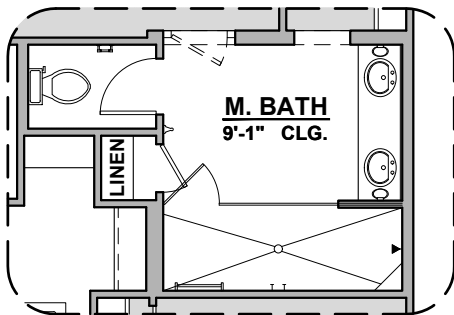

Deluxe Glass Shower