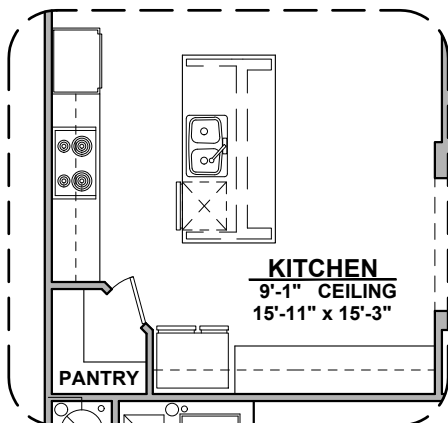

Extended Patio Option

**Center Hinge ILO
Standard Door**

**Stacking Door ILO
Standard Door**

Deluxe Glass Shower

Deluxe Tile Shower

Tub w/ Glass Shower

Gourmet Kitchen

Skylights

Pershing Options

1,957 Square Feet

Community: Painted Desert 4

LOGO	DESCRIPTION
	COAXIAL CABLE
	DATA
	ISP JUNCTION

**Traditional
Fireplace**

**Contemporary
Fireplace**

Study

Fireplace