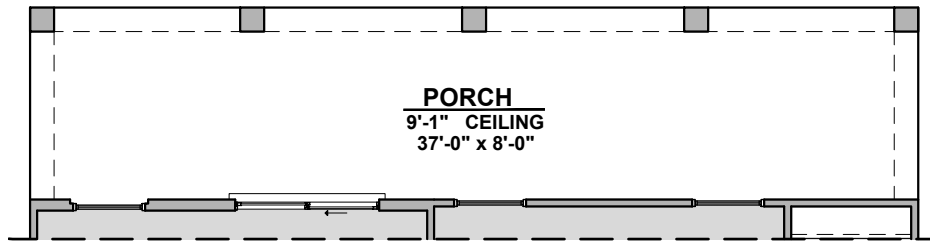

Home construction is in process, buyer accepts all option locations. _____

Pershing Options

1,957 Square Feet

Community: Painted Desert 4

LOW VOLTAGE LEGEND	
LOGO	DESCRIPTION
	COAXIAL CABLE
	DATA
	ISP JUNCTION

Extended Patio Option

**Center Hinge ILO
Standard Door**

**Stacking Door ILO
Standard Door**

Deluxe Glass Shower

Deluxe Tile Shower

Tub w/ Glass Shower

Gourmet Kitchen

Skylights