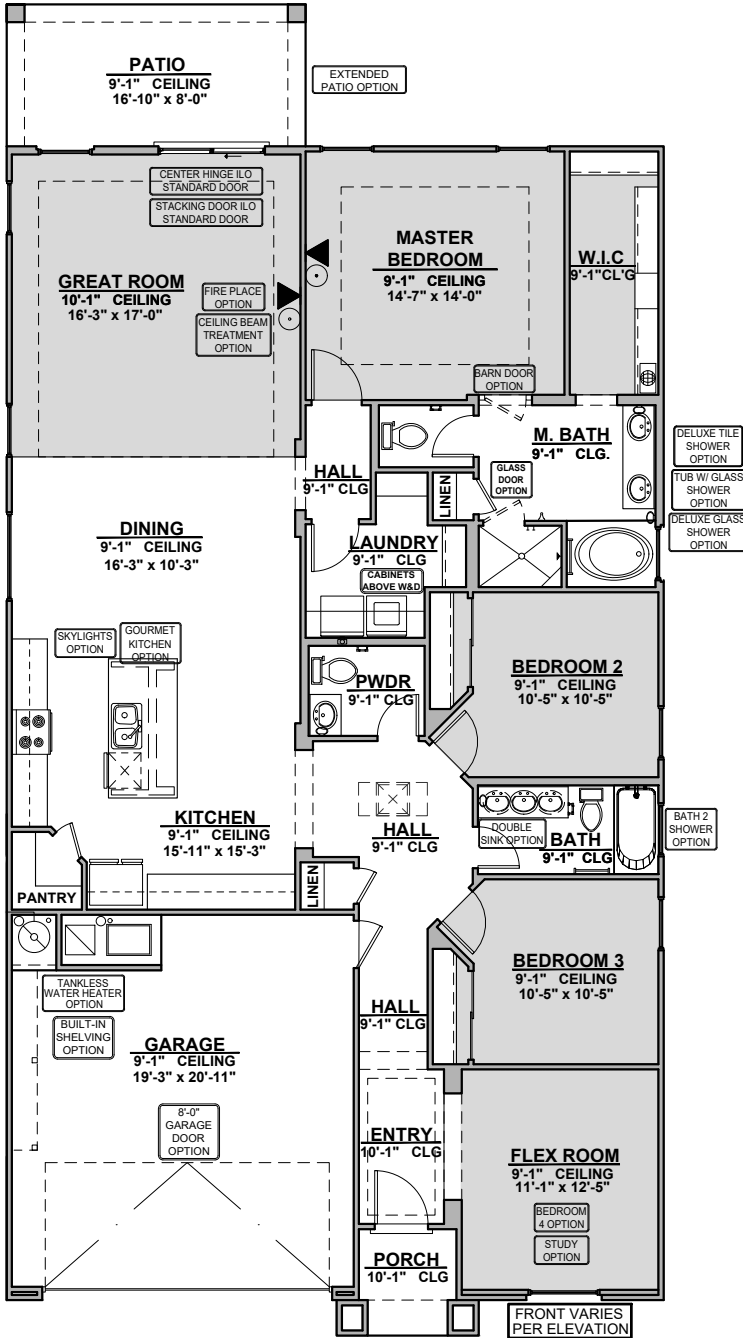

Pershing

1,957 Square Feet
Community: Painted Desert 4

LOGO	DESCRIPTION
	COAXIAL CABLE
	DATA
	ISP JUNCTION

Spanish Colonial (A)

Tuscan (B)

Garage Orientation: Left Right

Home is complete and accepted as built. _____

Home construction is in process, buyer accepts all option locations. _____

Pershing Options

1,957 Square Feet

Community: Painted Desert 4

LOW VOLTAGE LEGEND	
LOGO	DESCRIPTION
	COAXIAL CABLE
	DATA
	ISP JUNCTION

Extended Patio Option

**Center Hinge ILO
Standard Door**

**Stacking Door ILO
Standard Door**

Deluxe Glass Shower

Deluxe Tile Shower

Tub w/ Glass Shower

Gourmet Kitchen

Skylights

Pershing Options

1,957 Square Feet

Community: Painted Desert 4

LOGO	DESCRIPTION
	COAXIAL CABLE
	DATA
	ISP JUNCTION

**Traditional
Fireplace**

**Contemporary
Fireplace**

Study

Fireplace