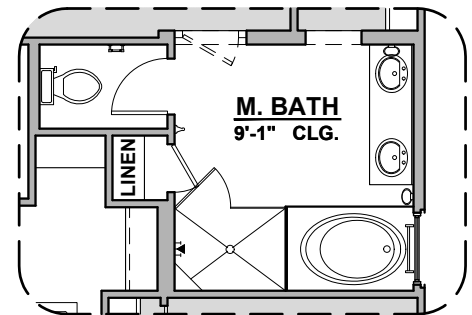

Extended Patio Option

**Center Hinge ILO
Standard Door**

**Stacking Door ILO
Standard Door**

Deluxe Glass Shower

Deluxe Tile Shower

Tub w/ Glass Shower

Gourmet Kitchen

Skylights

Pershing Options

1,957 Square Feet

Community: Painted Desert 4

LOGO	DESCRIPTION
	COAXIAL CABLE
	DATA
	ISP JUNCTION

**Traditional
Fireplace**

**Contemporary
Fireplace**

Study

Fireplace