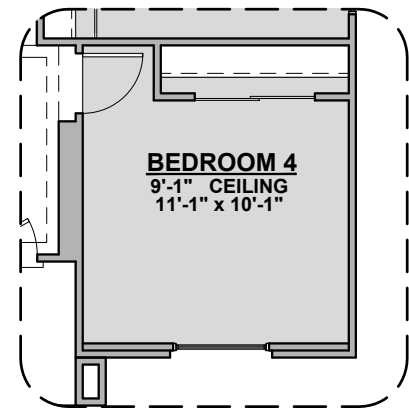

Pershing Options

1,957 Square Feet

Community: Painted Desert 4

LOGO	DESCRIPTION
	COAXIAL CABLE
	DATA
	ISP JUNCTION

**Traditional
Fireplace**

**Contemporary
Fireplace**

Study

Fireplace

**Ceiling Beam
Treatment**

Bedroom 4

Bath 2 Shower

Barn Door

Tankless W/H