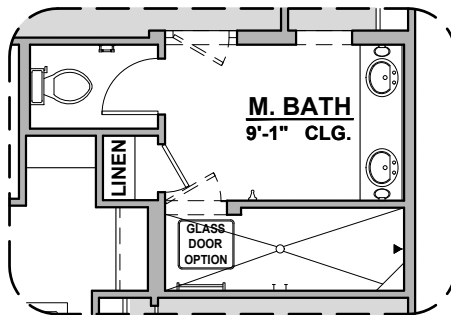

Extended Patio Option

**Center Hinge ILO
Standard Door**

**Stacking Door ILO
Standard Door**

Deluxe Glass Shower

Deluxe Tile Shower

Tub w/ Glass Shower

Gourmet Kitchen

Skylights

Pershing Options

1,957 Square Feet

Community: Painted Desert 4

LOGO	DESCRIPTION
	COAXIAL CABLE
	DATA
	ISP JUNCTION

**Traditional
Fireplace**

**Contemporary
Fireplace**

Study

Fireplace